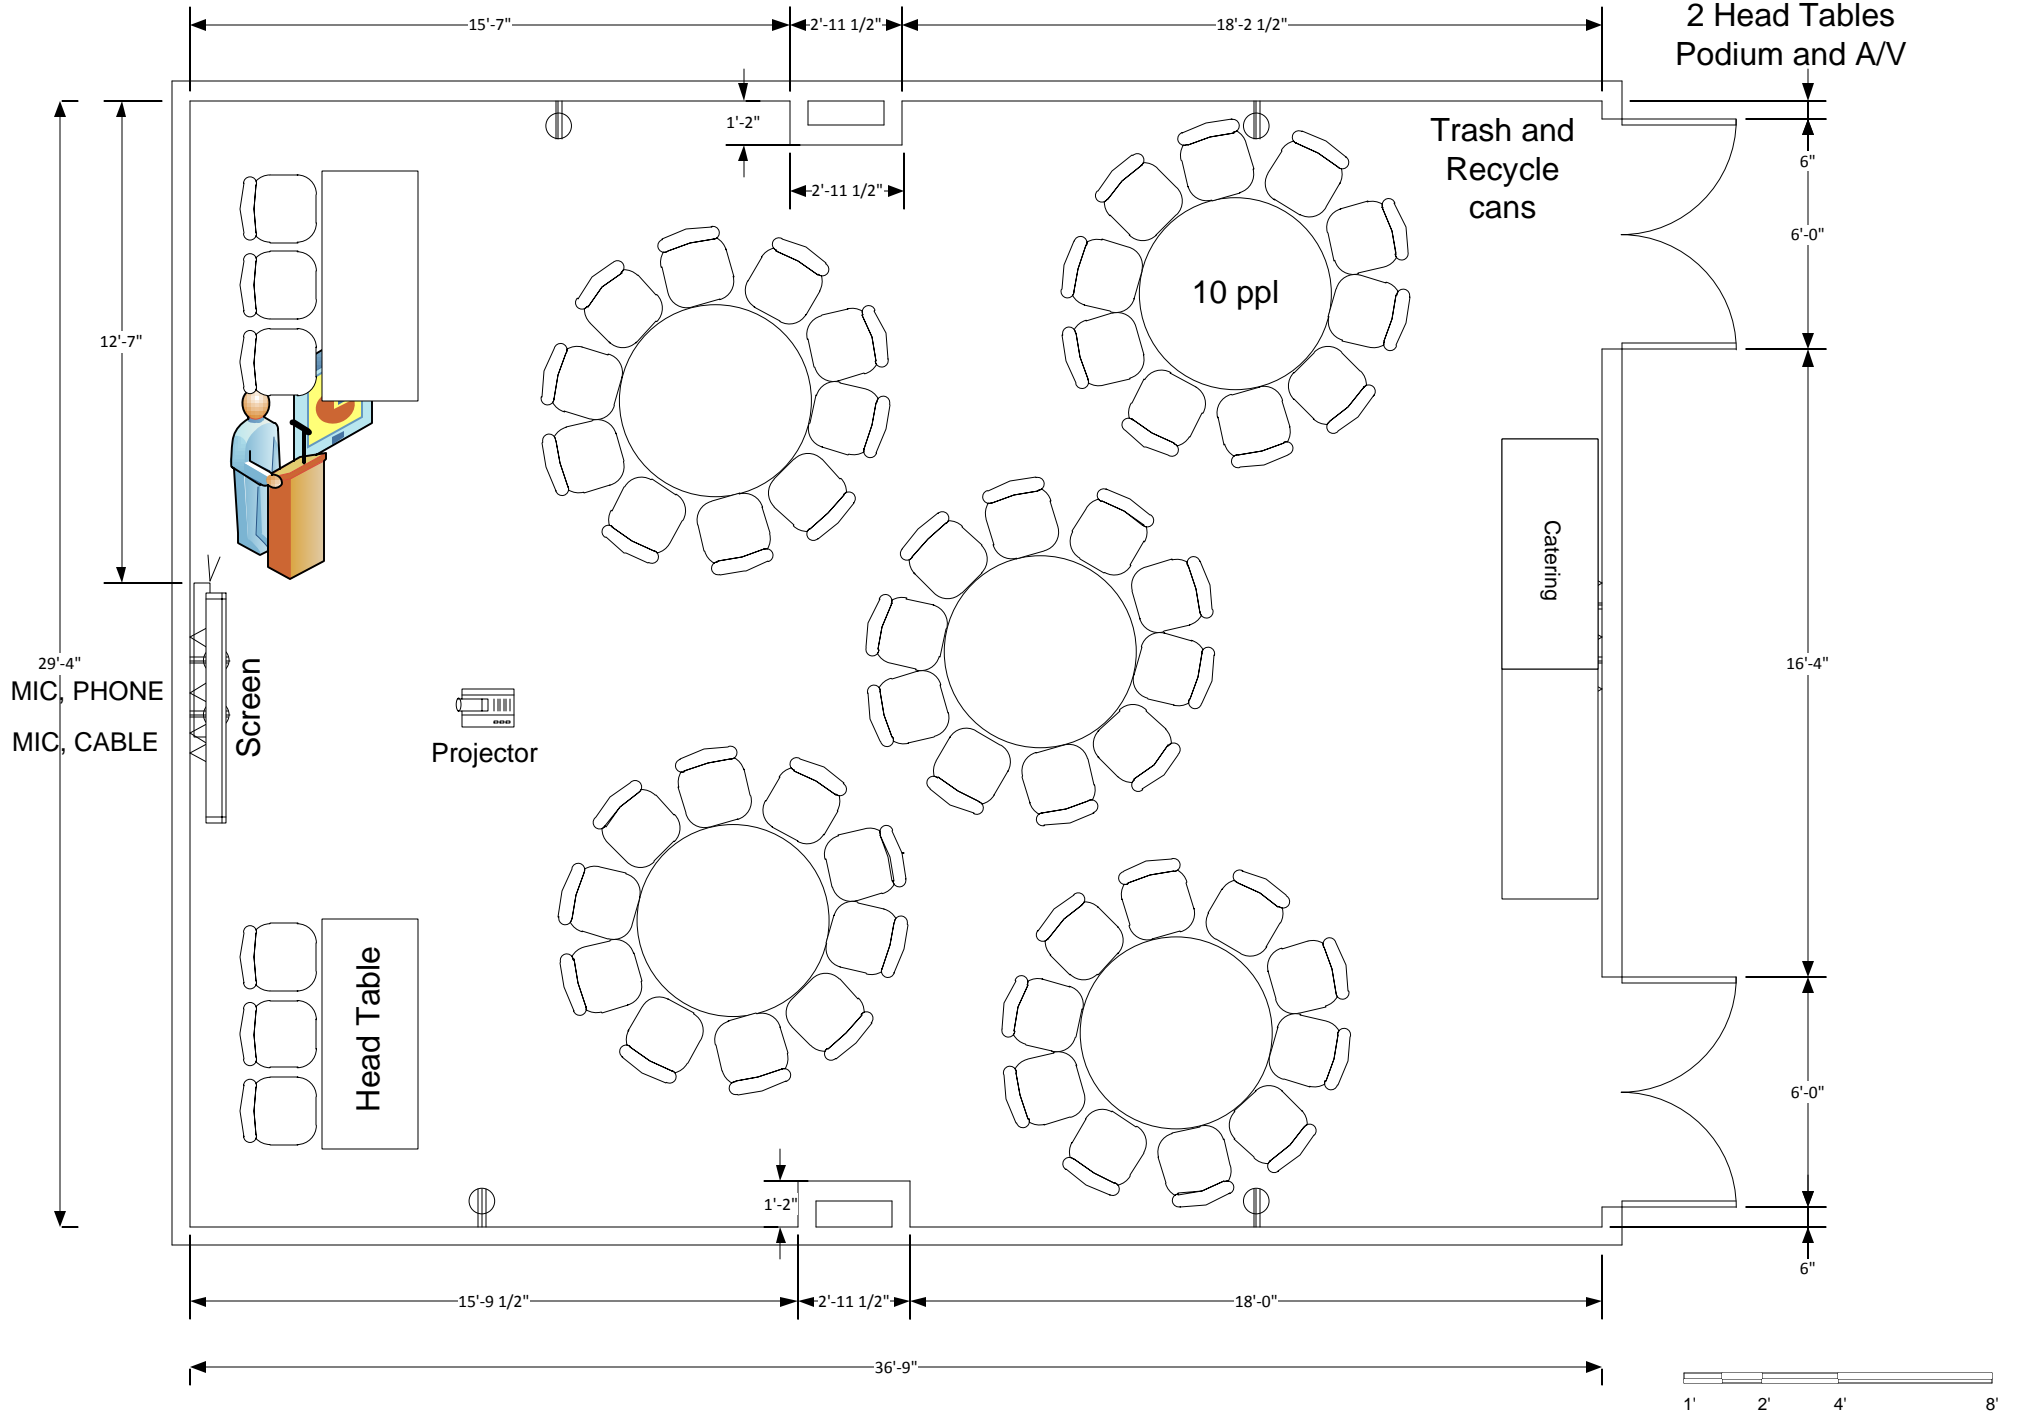

Marvin Center Room 302

Banquet to max (80)
2 Catering Tables

Marvin Center Room 302

Banquet to max (50)
2 Catering Tables
2 Head Tables
Podium and A/V

Marvin Center Room 302

Banquet to max (60)
2 Head Tables
Podium and A/V