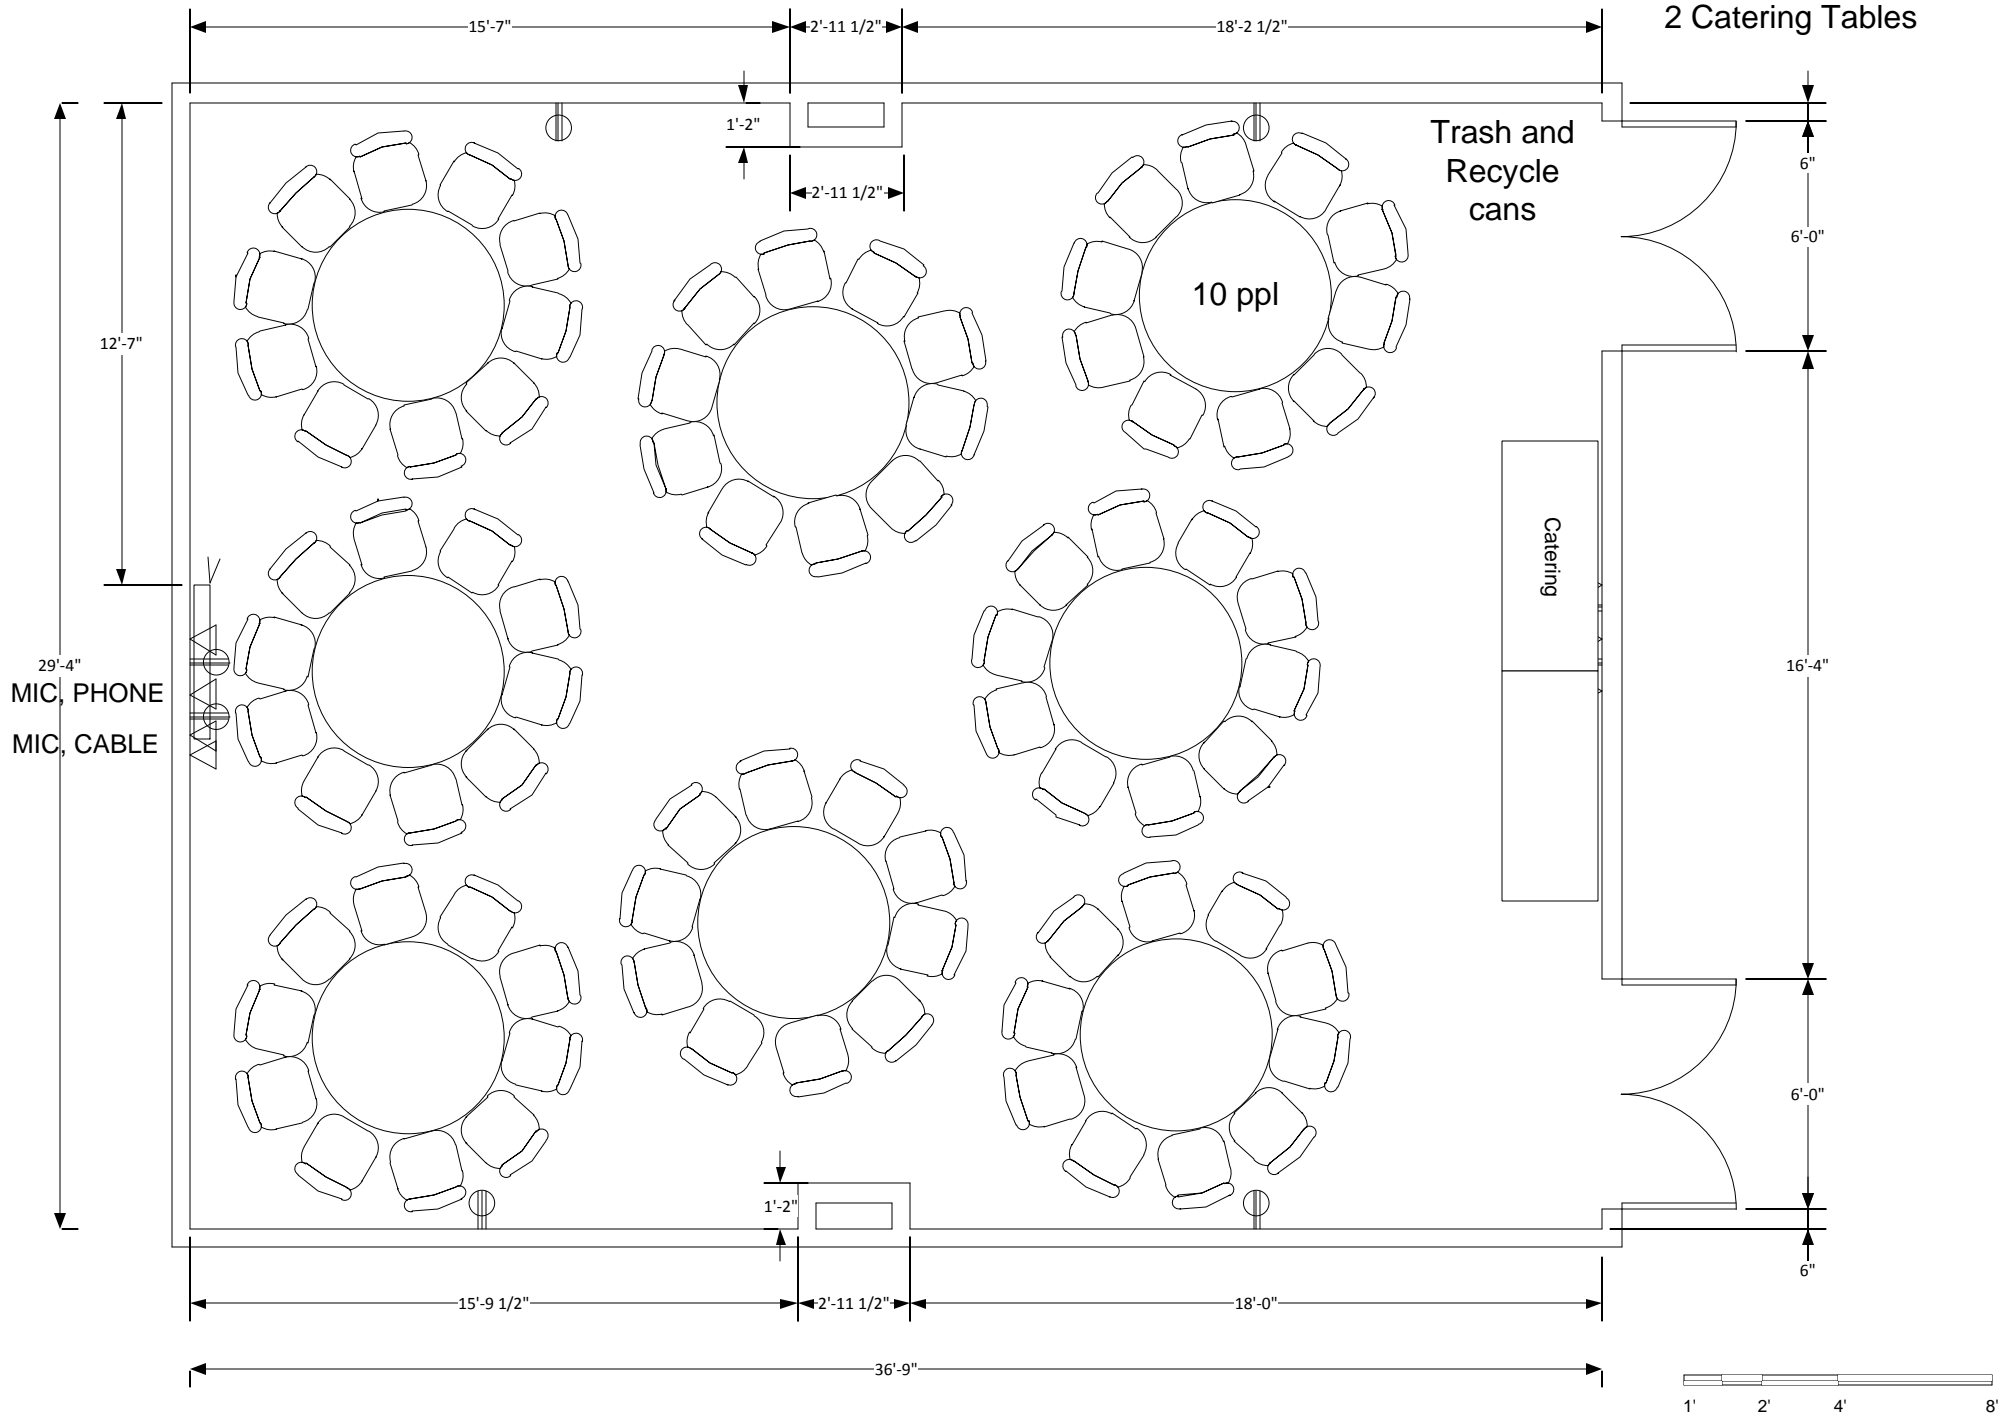

Marvin Center Room 302

Banquet to max (80)
2 Catering Tables

Marvin Center Room 302

Banquet to max (50)
2 Catering Tables
2 Head Tables
Podium and A/V

Marvin Center Room 302

Banquet to max (60)
2 Head Tables
Podium and A/V