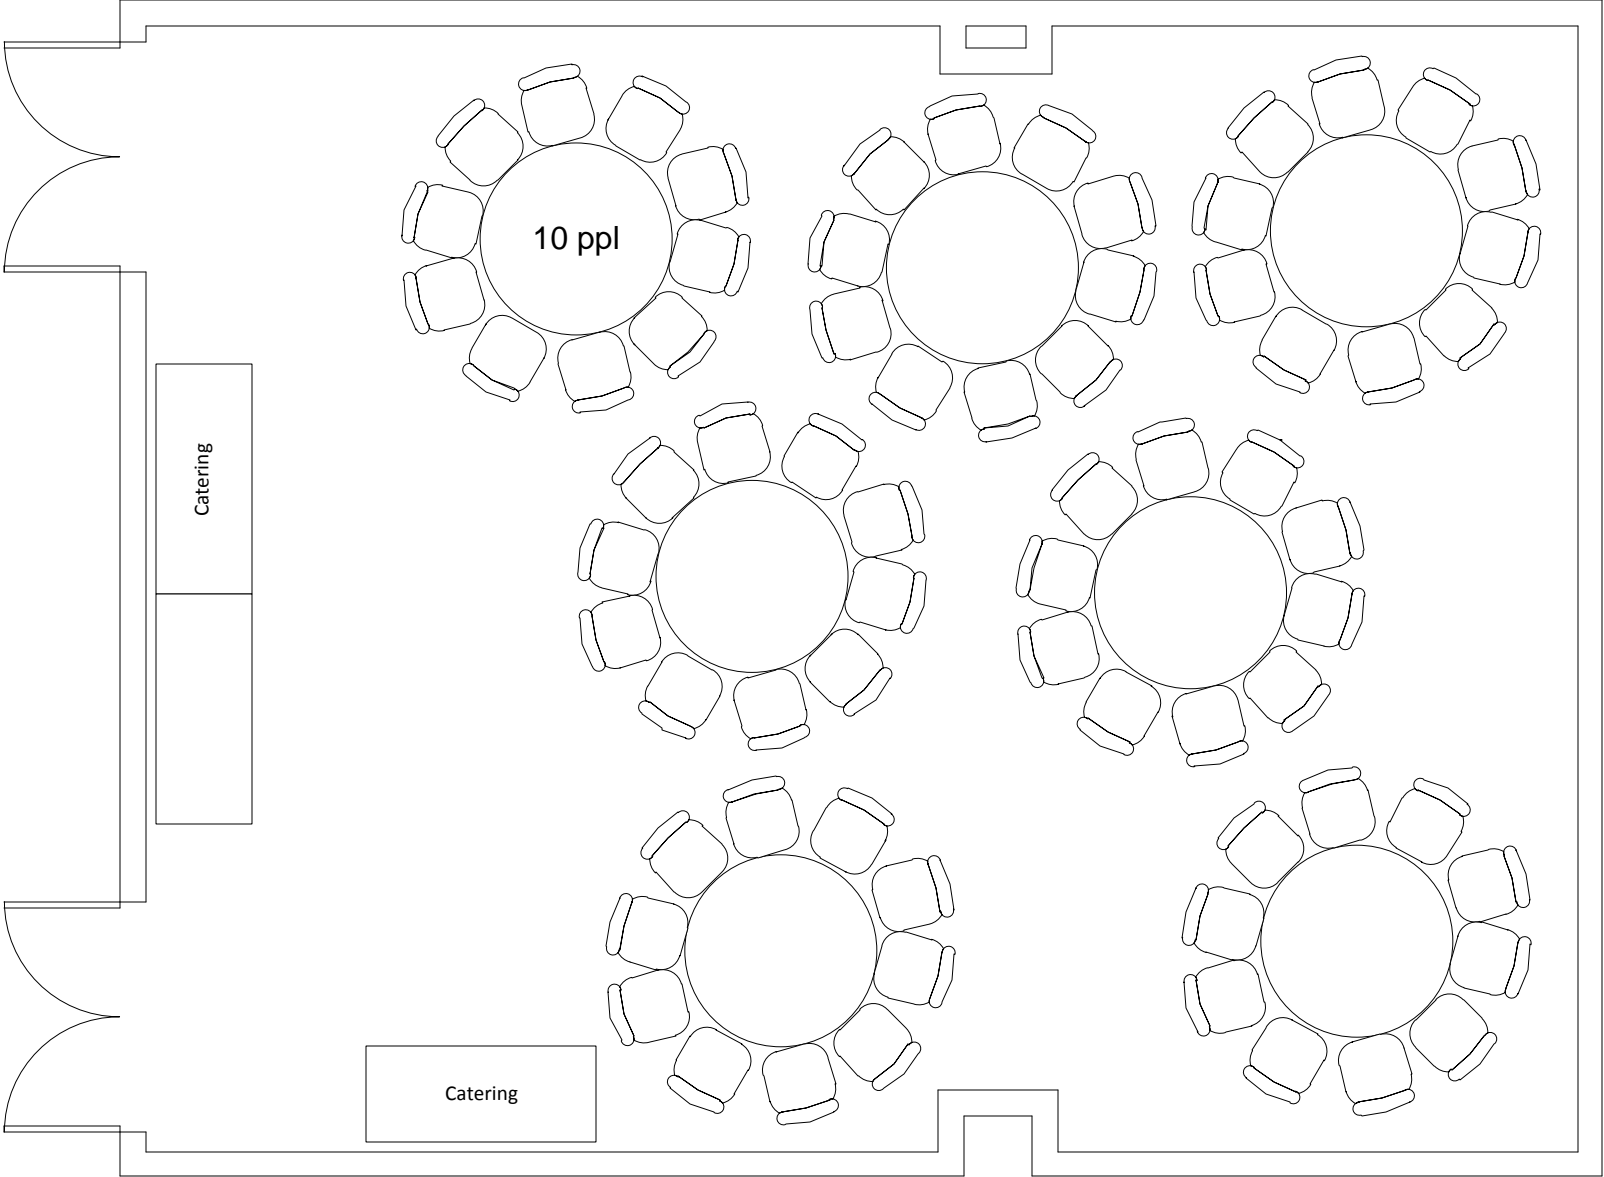

**Marvin Center  
Room 307**

Banquet to max (70)  
3 Catering Tables

**Marvin Center  
Room 307**

Banquet to max (50)  
3 Catering Tables  
2 Head Tables  
Podium and A/V

**Marvin Center  
Room 307**

Banquet to max (60)  
2 Head Tables  
Podium and A/V