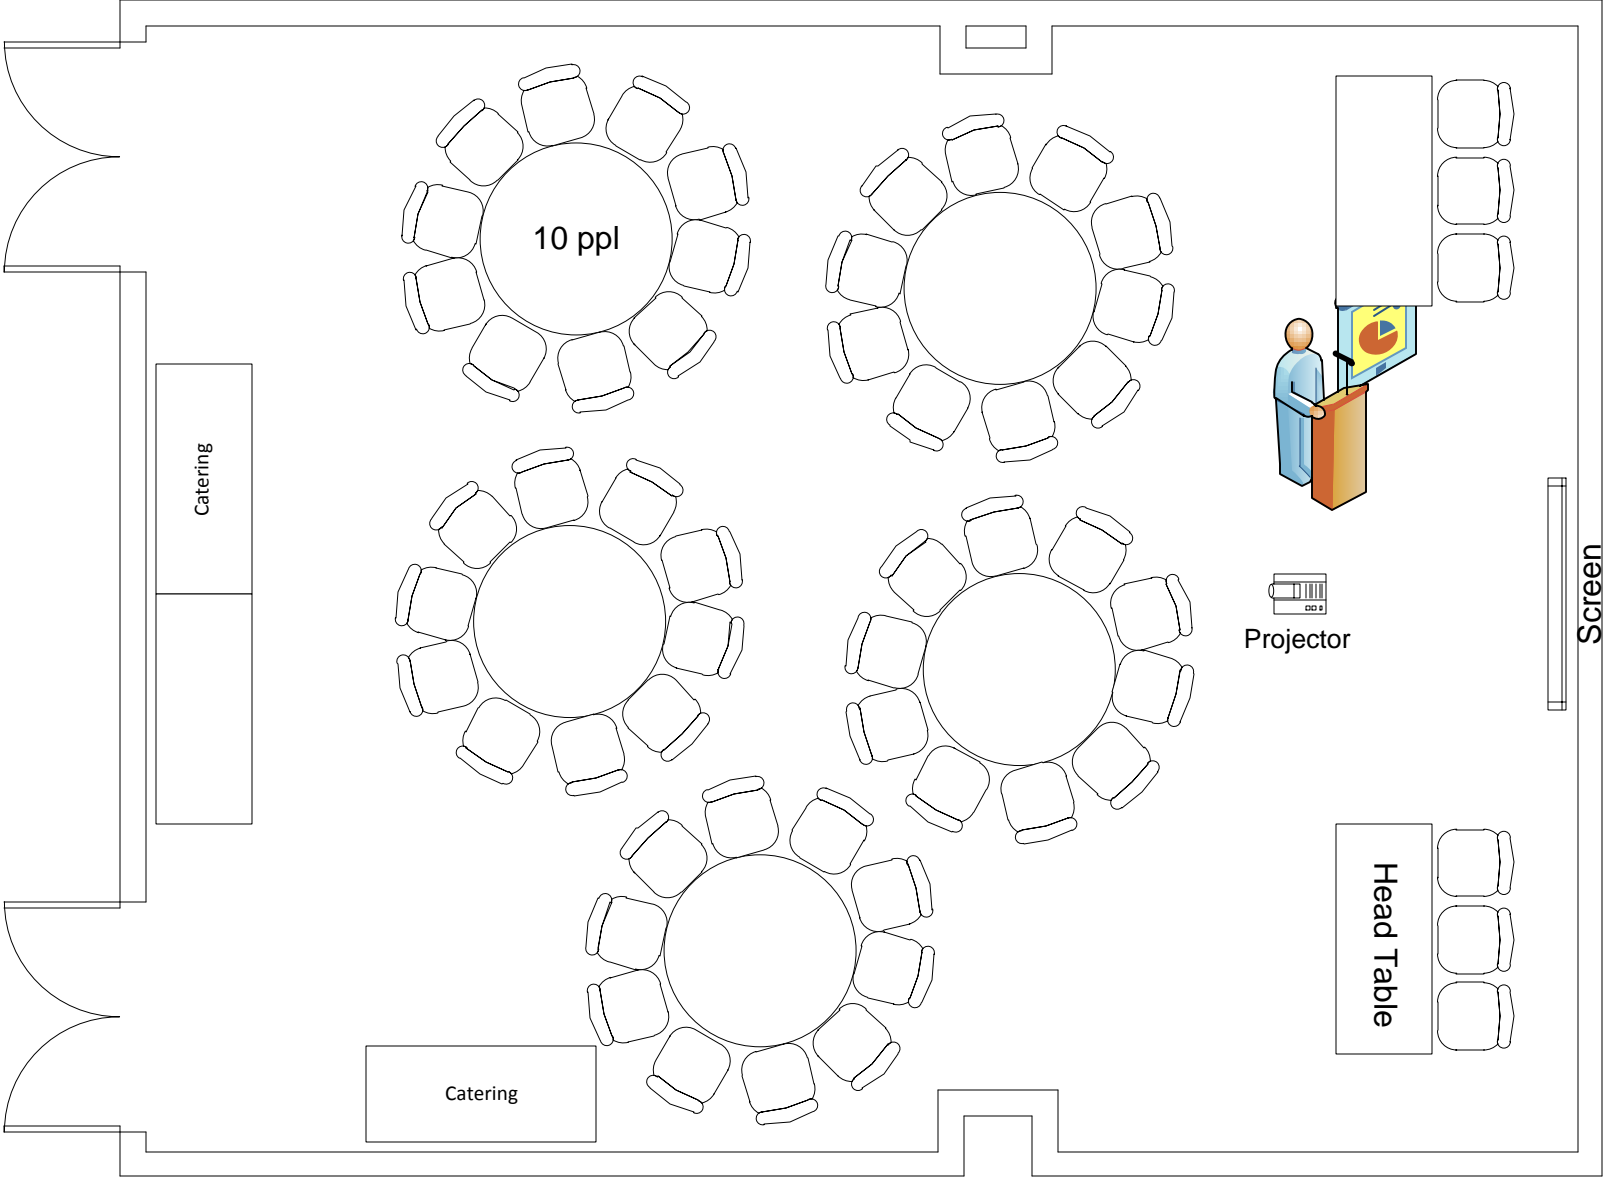

**Marvin Center  
Room 307**

Banquet to max (70)  
3 Catering Tables

**Marvin Center  
Room 307**

Banquet to max (50)  
3 Catering Tables  
2 Head Tables  
Podium and A/V

**Marvin Center  
Room 307**

Banquet to max (60)  
2 Head Tables  
Podium and A/V