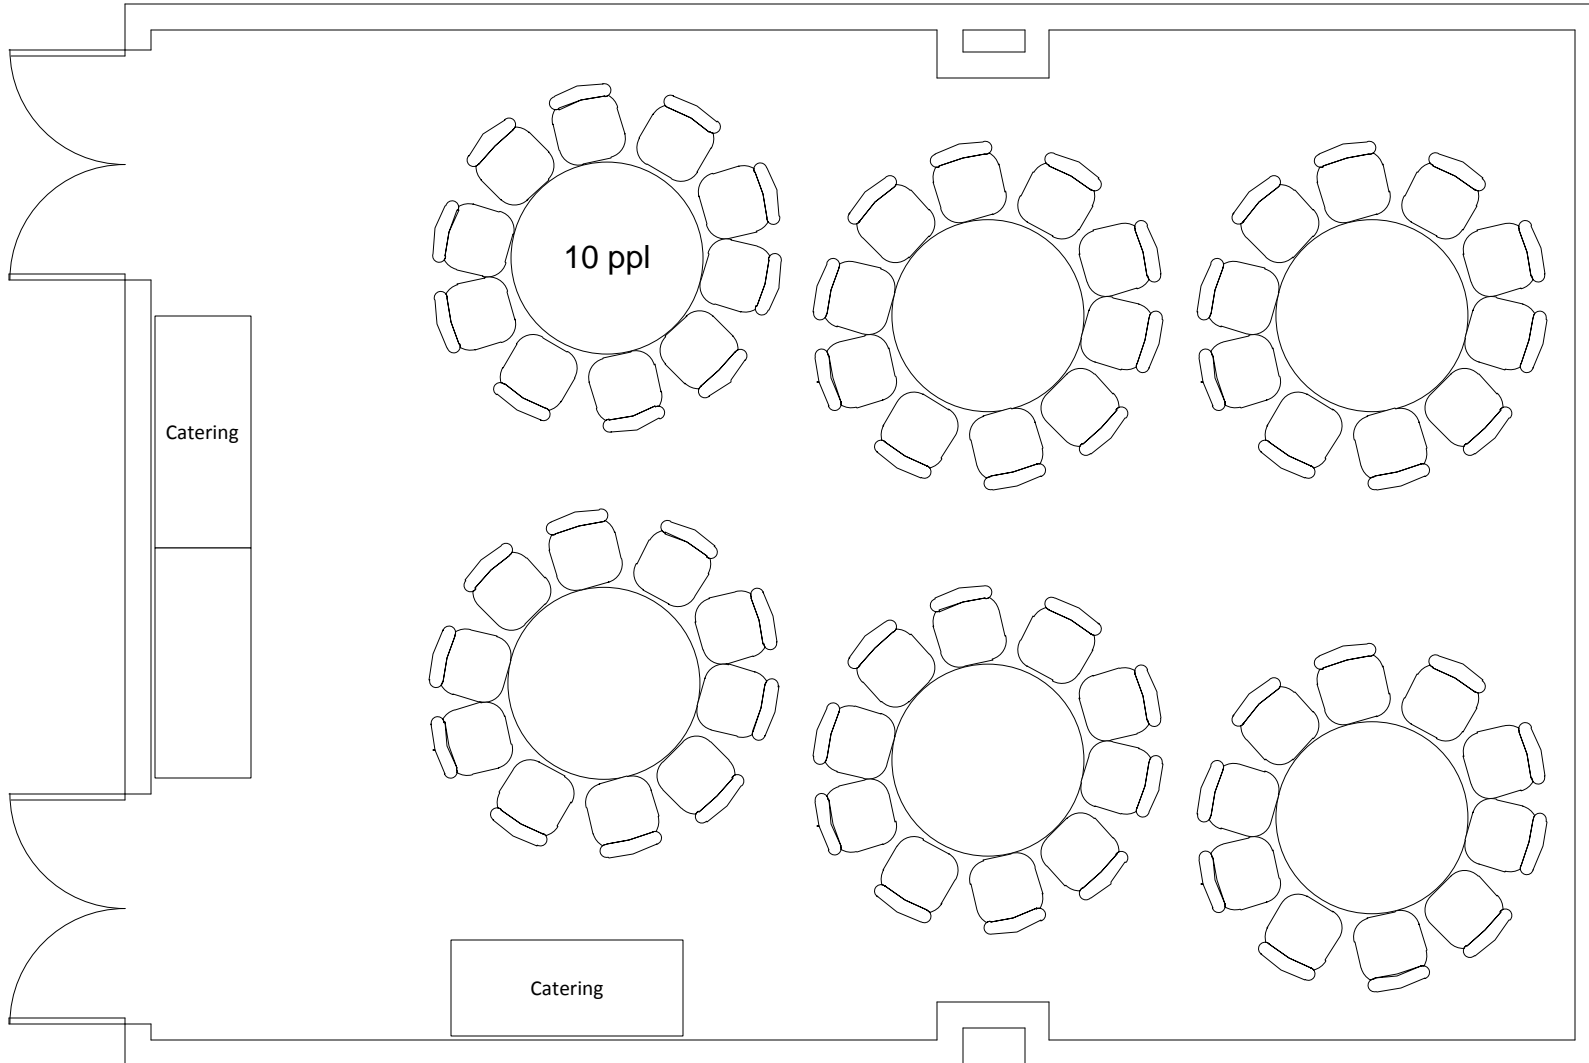

**Marvin Center
Room 308**

Banquet to max (60)
3 Catering Tables

**Marvin Center
Room 308**

Banquet to max (40)
3 Catering Tables
2 Head Tables
Podium and A/V

**Marvin Center
Room 308**

Banquet to max (50)
2 Head Tables
Podium and AV