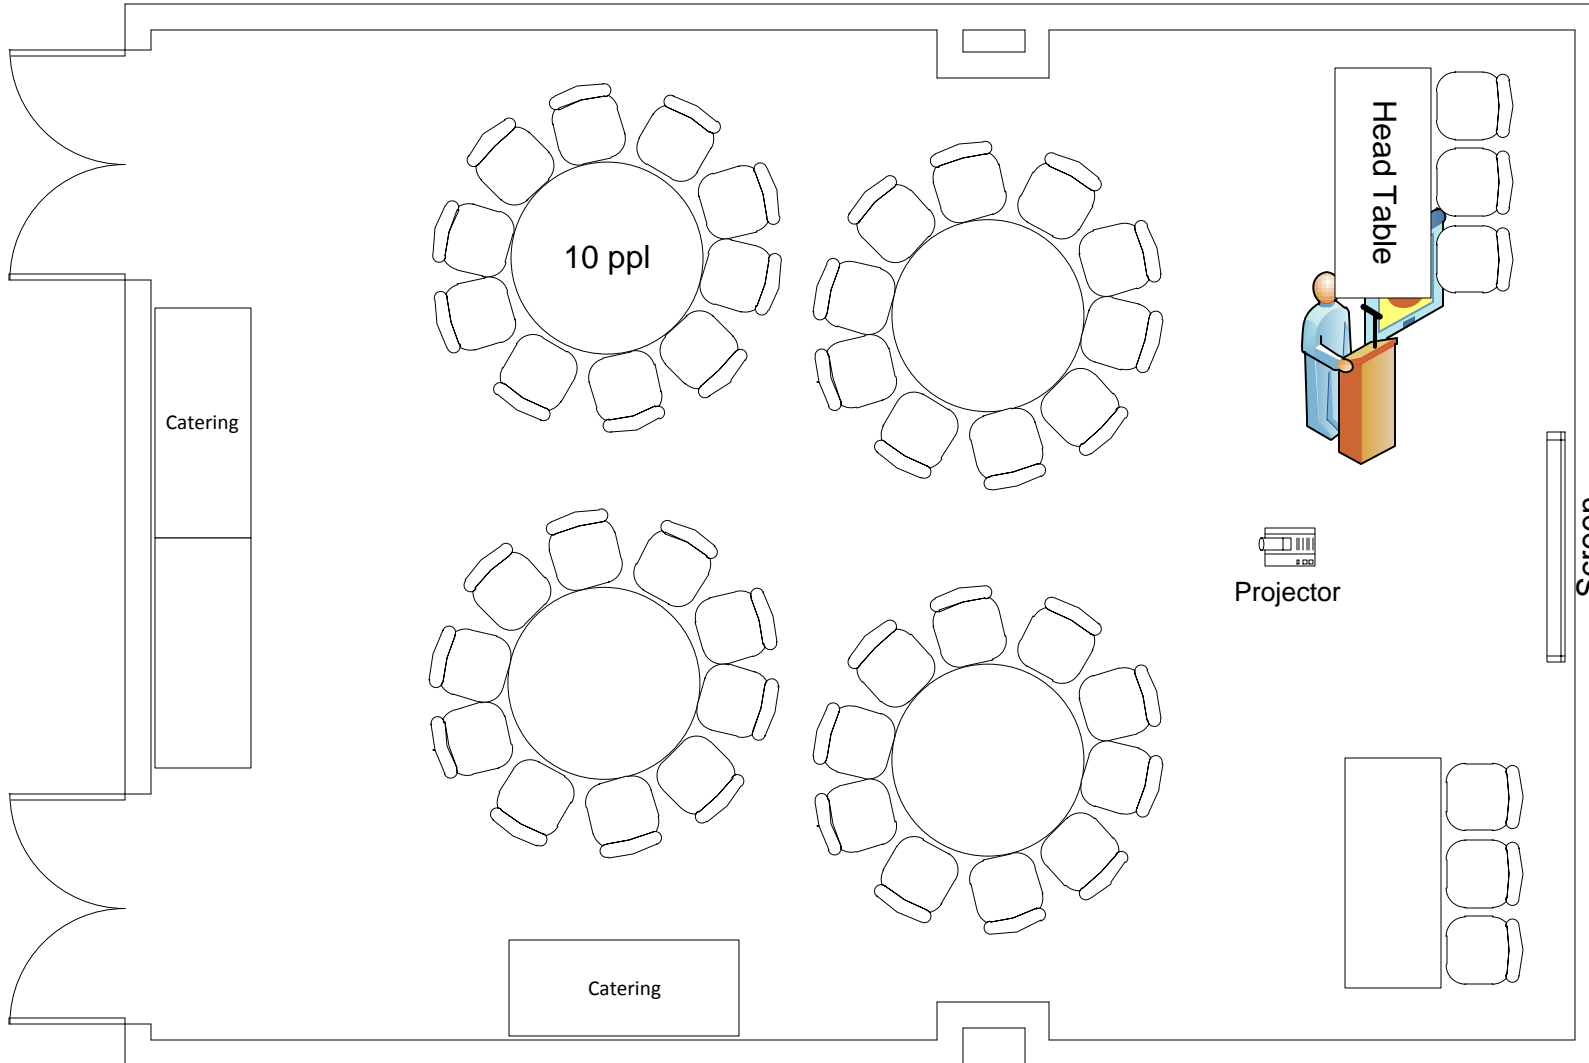

**Marvin Center
Room 308**

Banquet to max (60)
3 Catering Tables

**Marvin Center
Room 308**

Banquet to max (40)
3 Catering Tables
2 Head Tables
Podium and A/V

**Marvin Center
Room 308**

Banquet to max (50)
2 Head Tables
Podium and AV