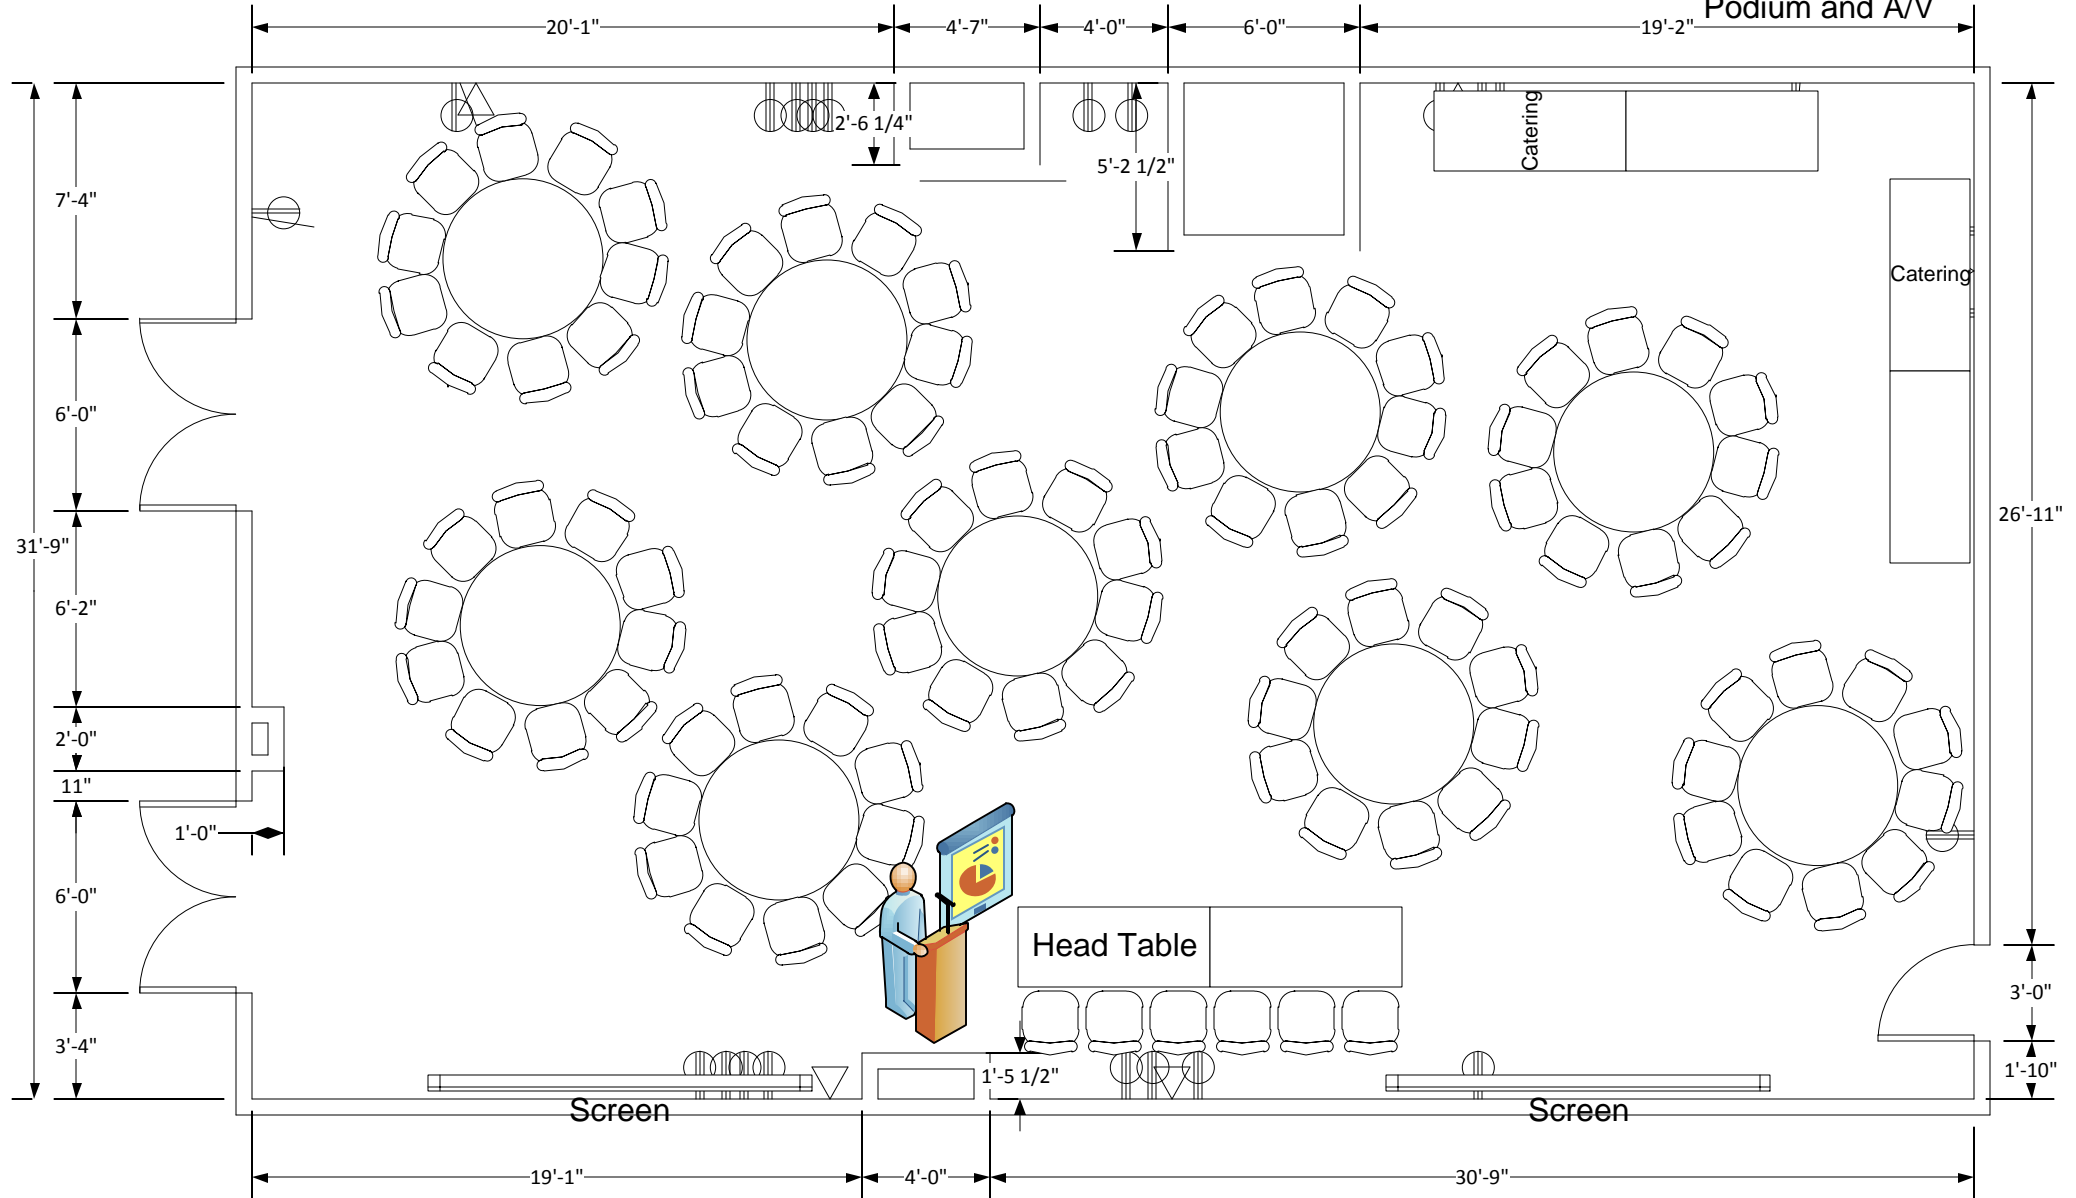

# Marvin Center Room 309

Banquet Max (110)  
4 Catering Tables  
Podium

# Marvin Center Room 309

Banquet Max (90)  
4 Catering Tables  
2 Head Tables  
Podium and A/V

# Marvin Center Room 309

Banquet Max (100)  
2 Head Tables  
Podium and A/V