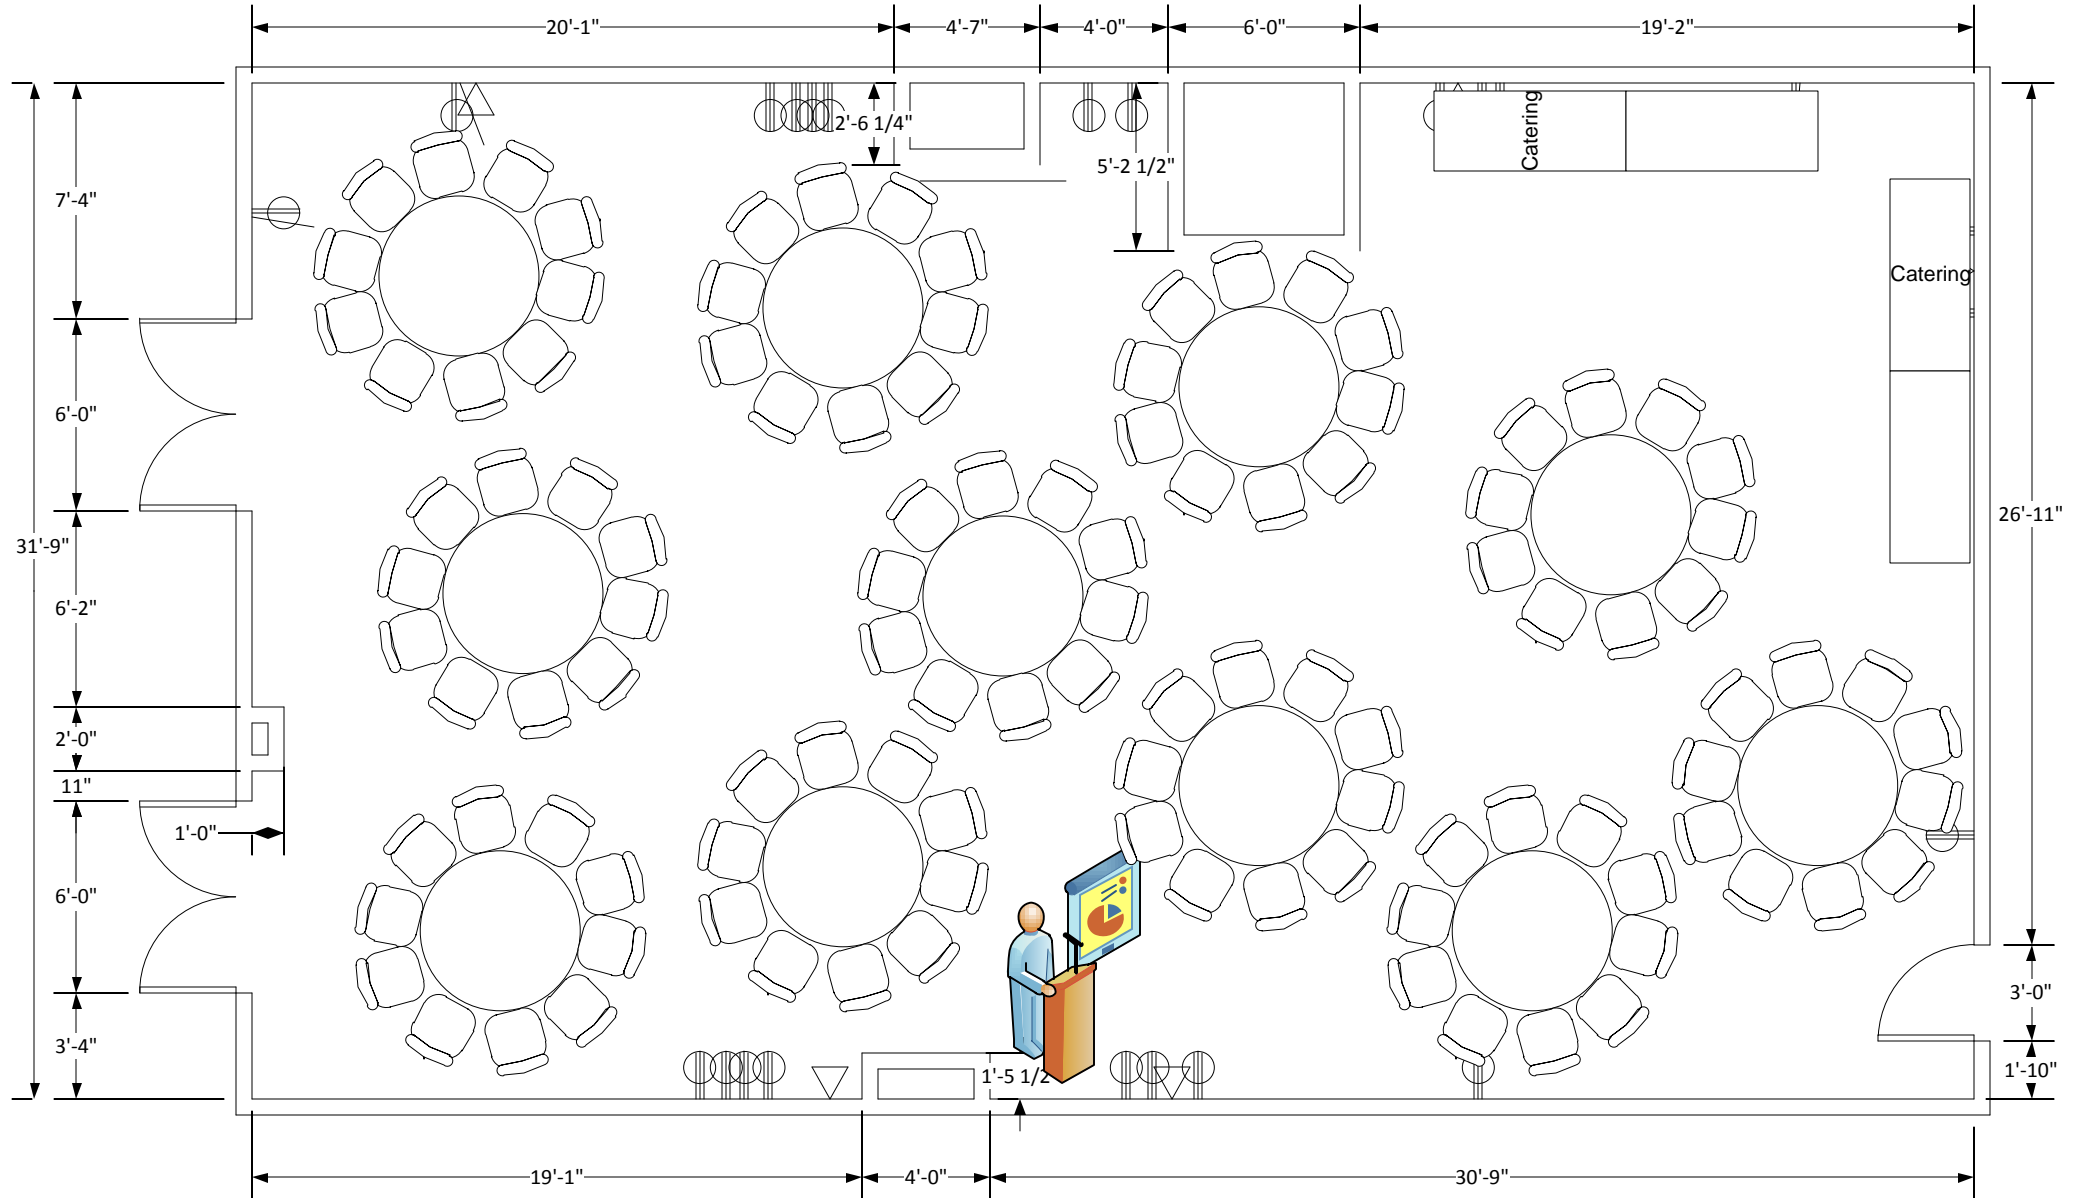

# Marvin Center Room 309

Banquet Max (110)  
4 Catering Tables  
Podium

# Marvin Center Room 309

Banquet Max (90)  
4 Catering Tables  
2 Head Tables  
Podium and A/V

# Marvin Center Room 309

Banquet Max (100)  
2 Head Tables  
Podium and A/V