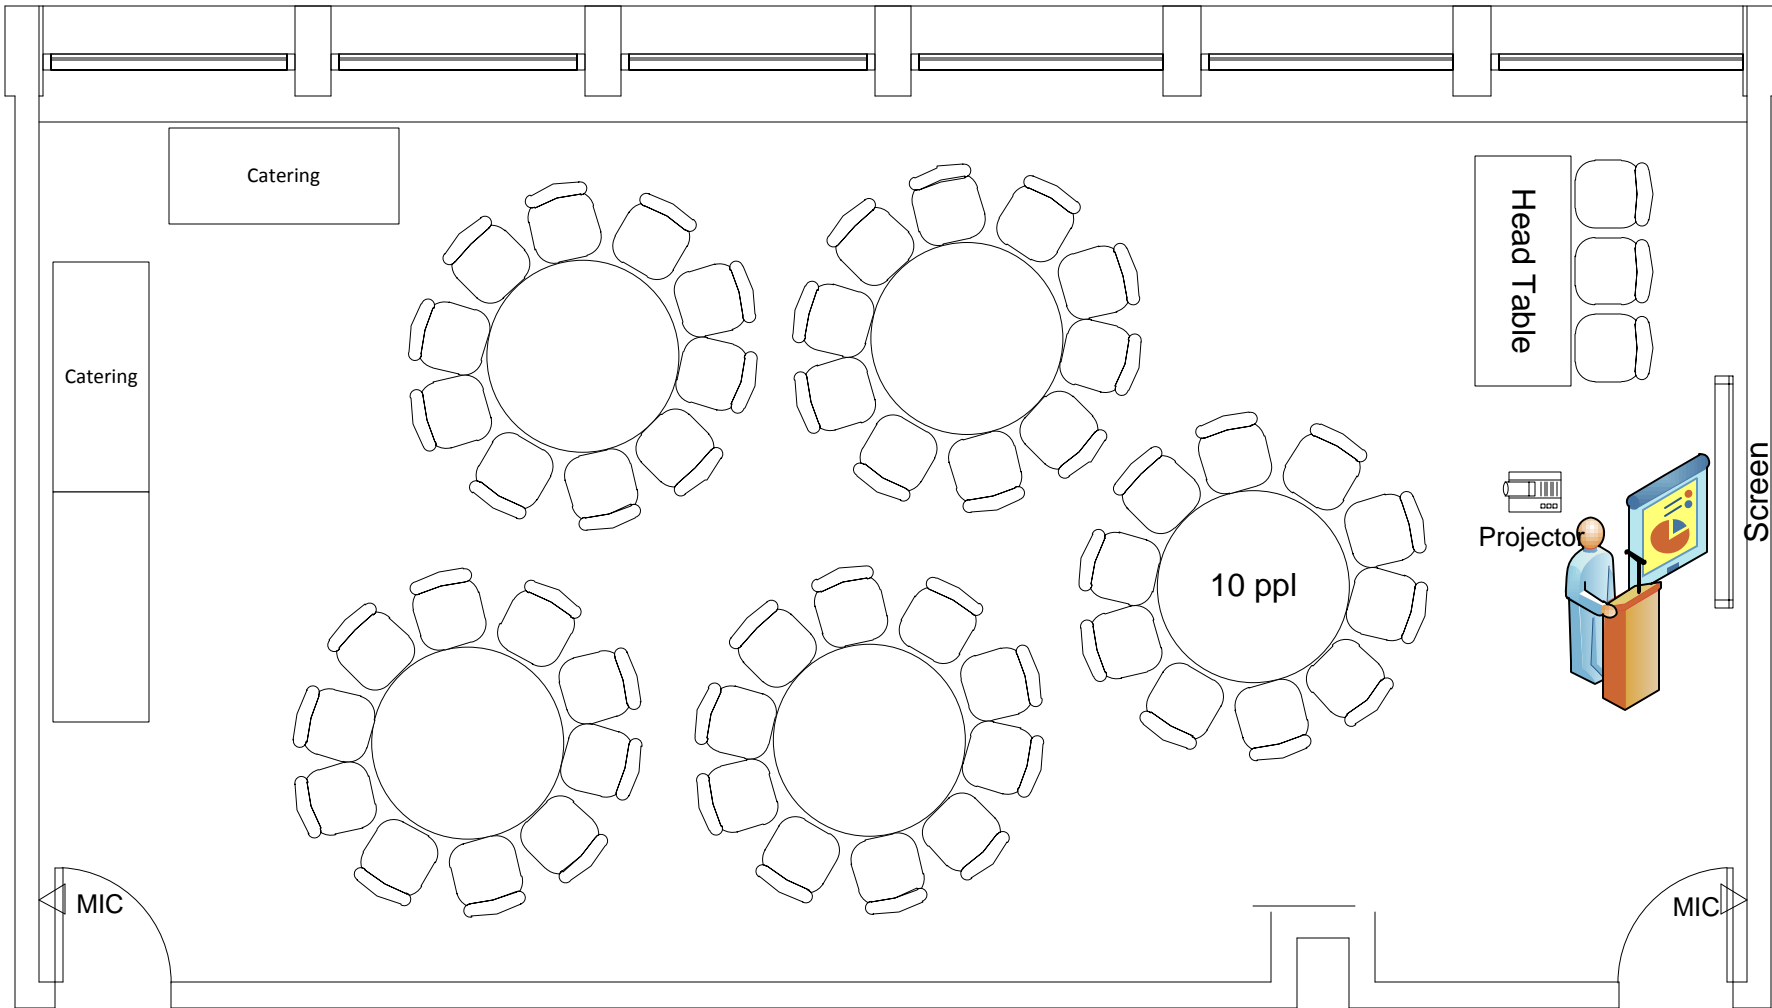

# Marvin Center Room 310

Banquet to max (60)  
3 Catering Tables

# Marvin Center Room 310

Banquet to max (50)  
3 Catering Tables  
Head Table  
Podium and A/V

# Marvin Center Room 310

Banquet to max (60)  
Head Table  
Podium and A/V