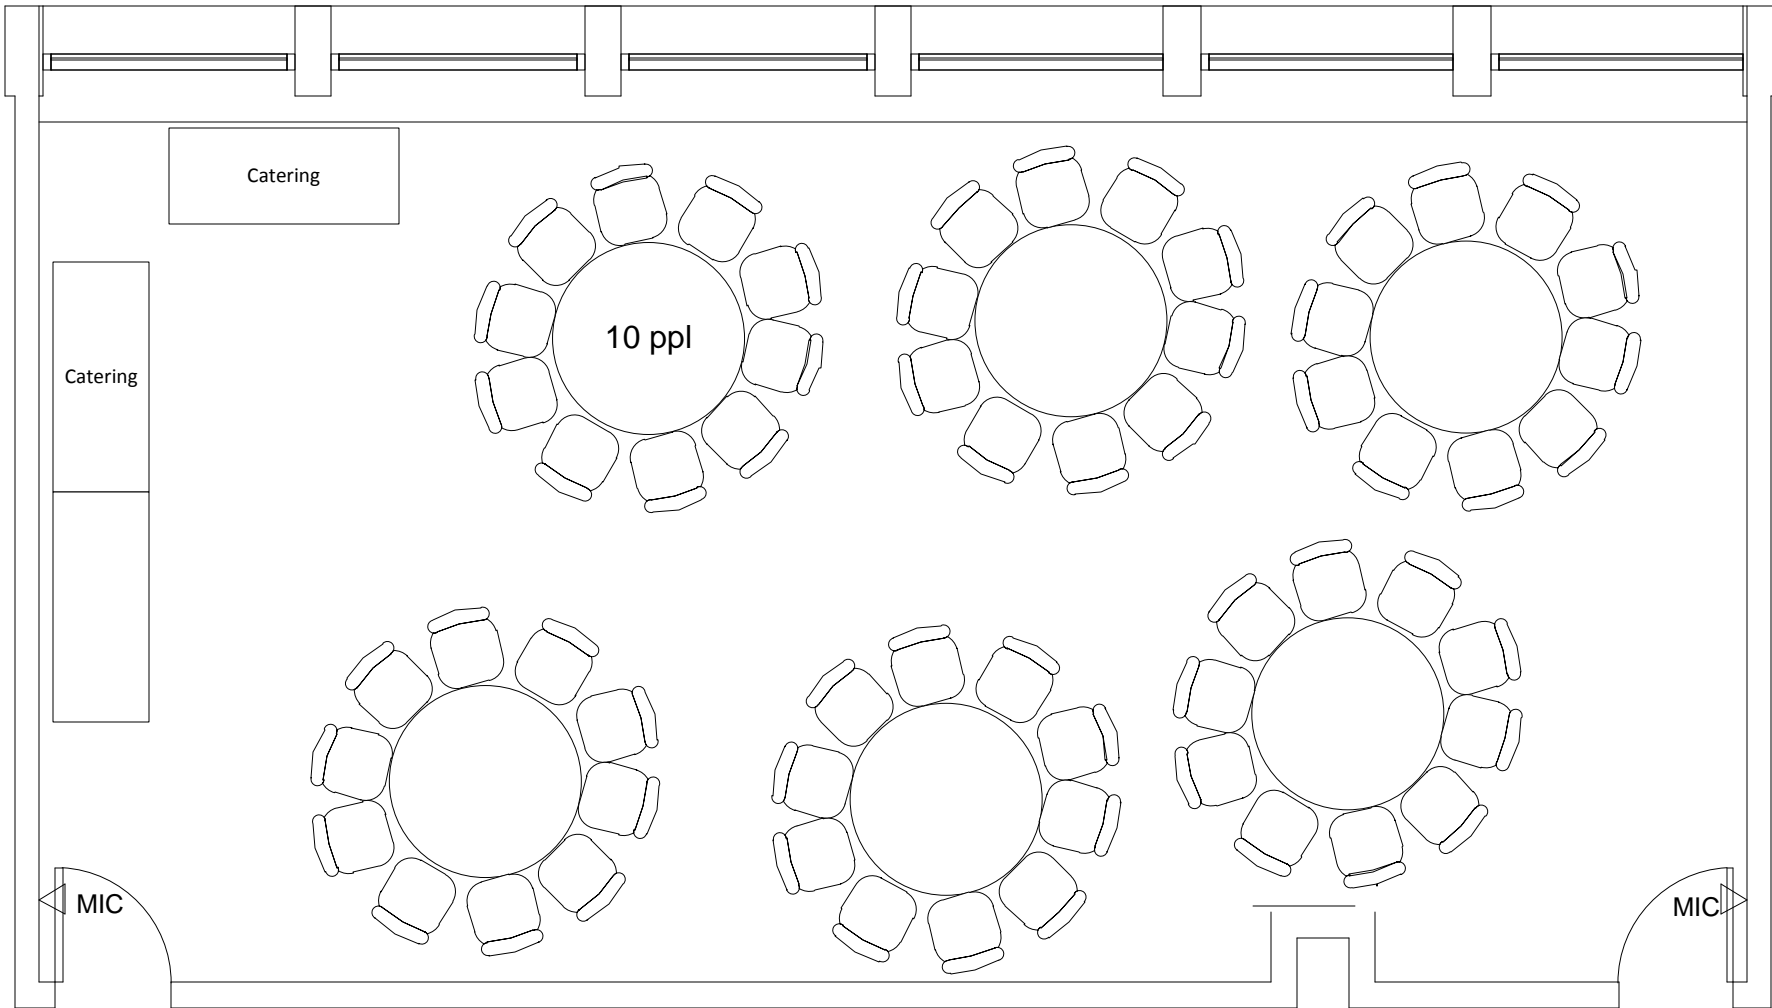

# Marvin Center Room 310

Banquet to max (60)  
3 Catering Tables

# Marvin Center Room 310

Banquet to max (50)  
3 Catering Tables  
Head Table  
Podium and A/V

# Marvin Center Room 310

Banquet to max (60)  
Head Table  
Podium and A/V