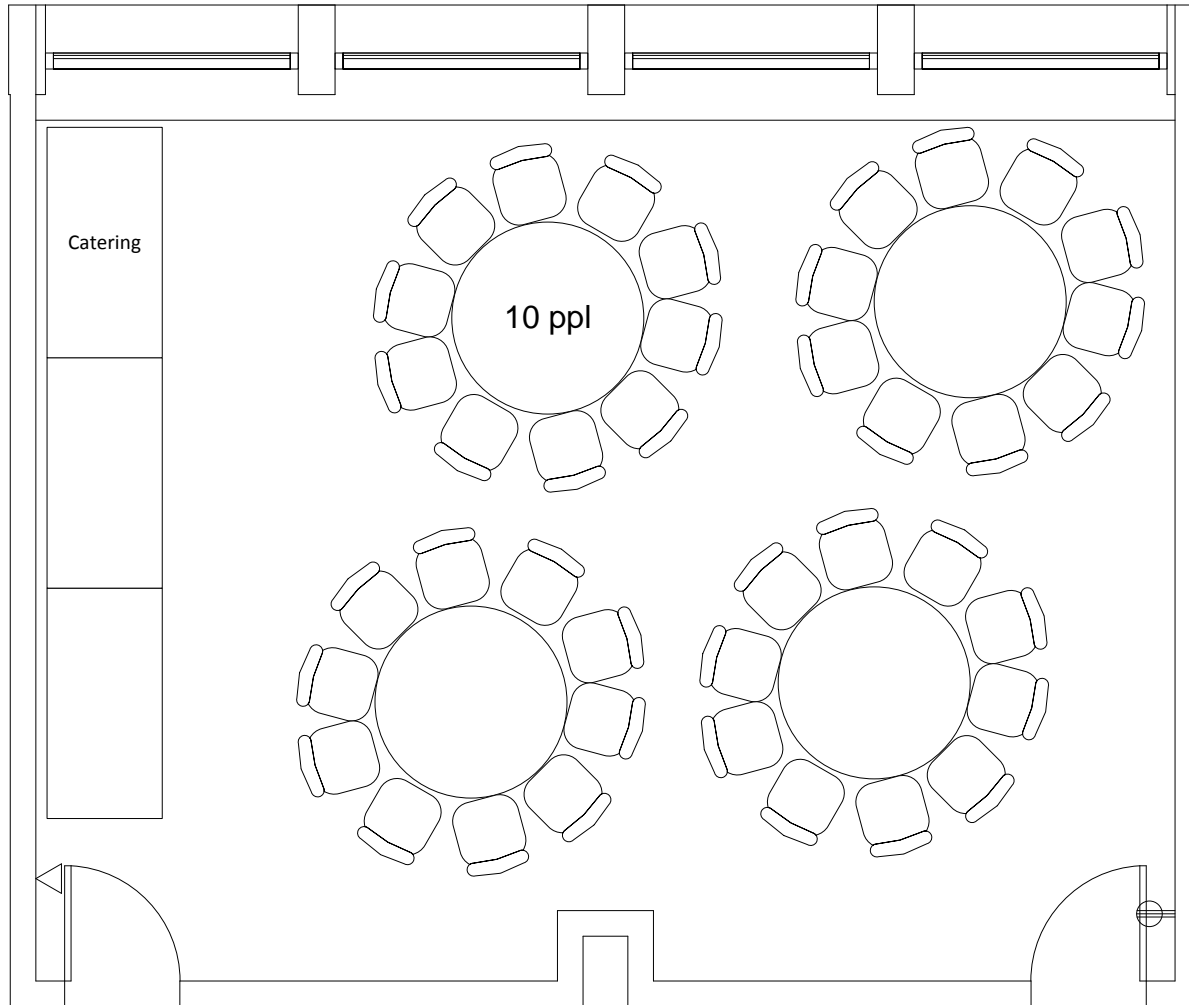

**Marvin Center
Room 311**

Banquet to max (40)
3 Catering Tables

**Marvin Center
Room 311**

Banquet max (20)
3 Catering Tables
Head Table
Podium and A/V

**Marvin Center
Room 311**

Banquet max (30)
Head Table
Podium and A/V