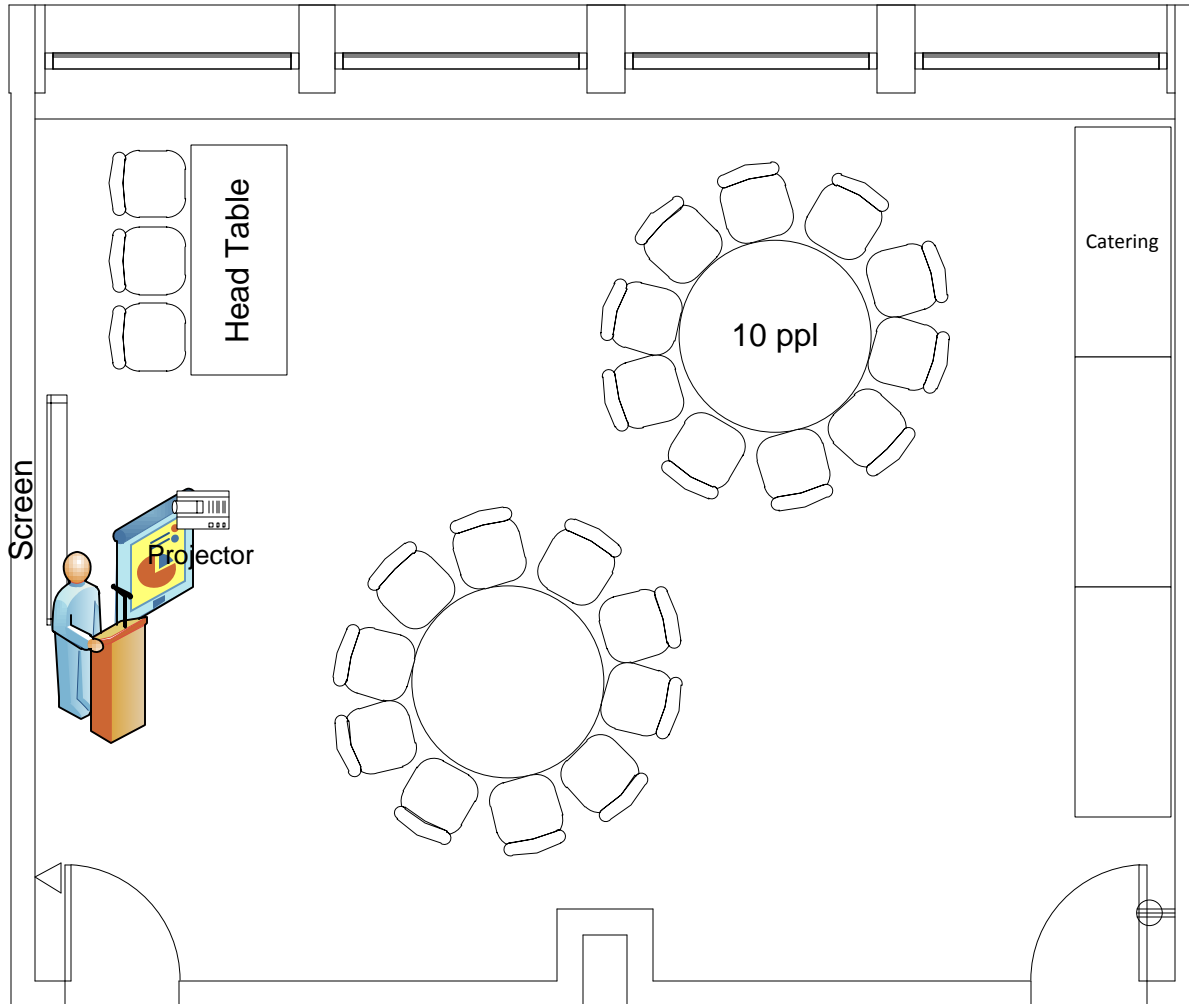

**Marvin Center
Room 311**

Banquet to max (40)
3 Catering Tables

**Marvin Center
Room 311**

Banquet max (20)
3 Catering Tables
Head Table
Podium and A/V

**Marvin Center
Room 311**

Banquet max (30)
Head Table
Podium and A/V