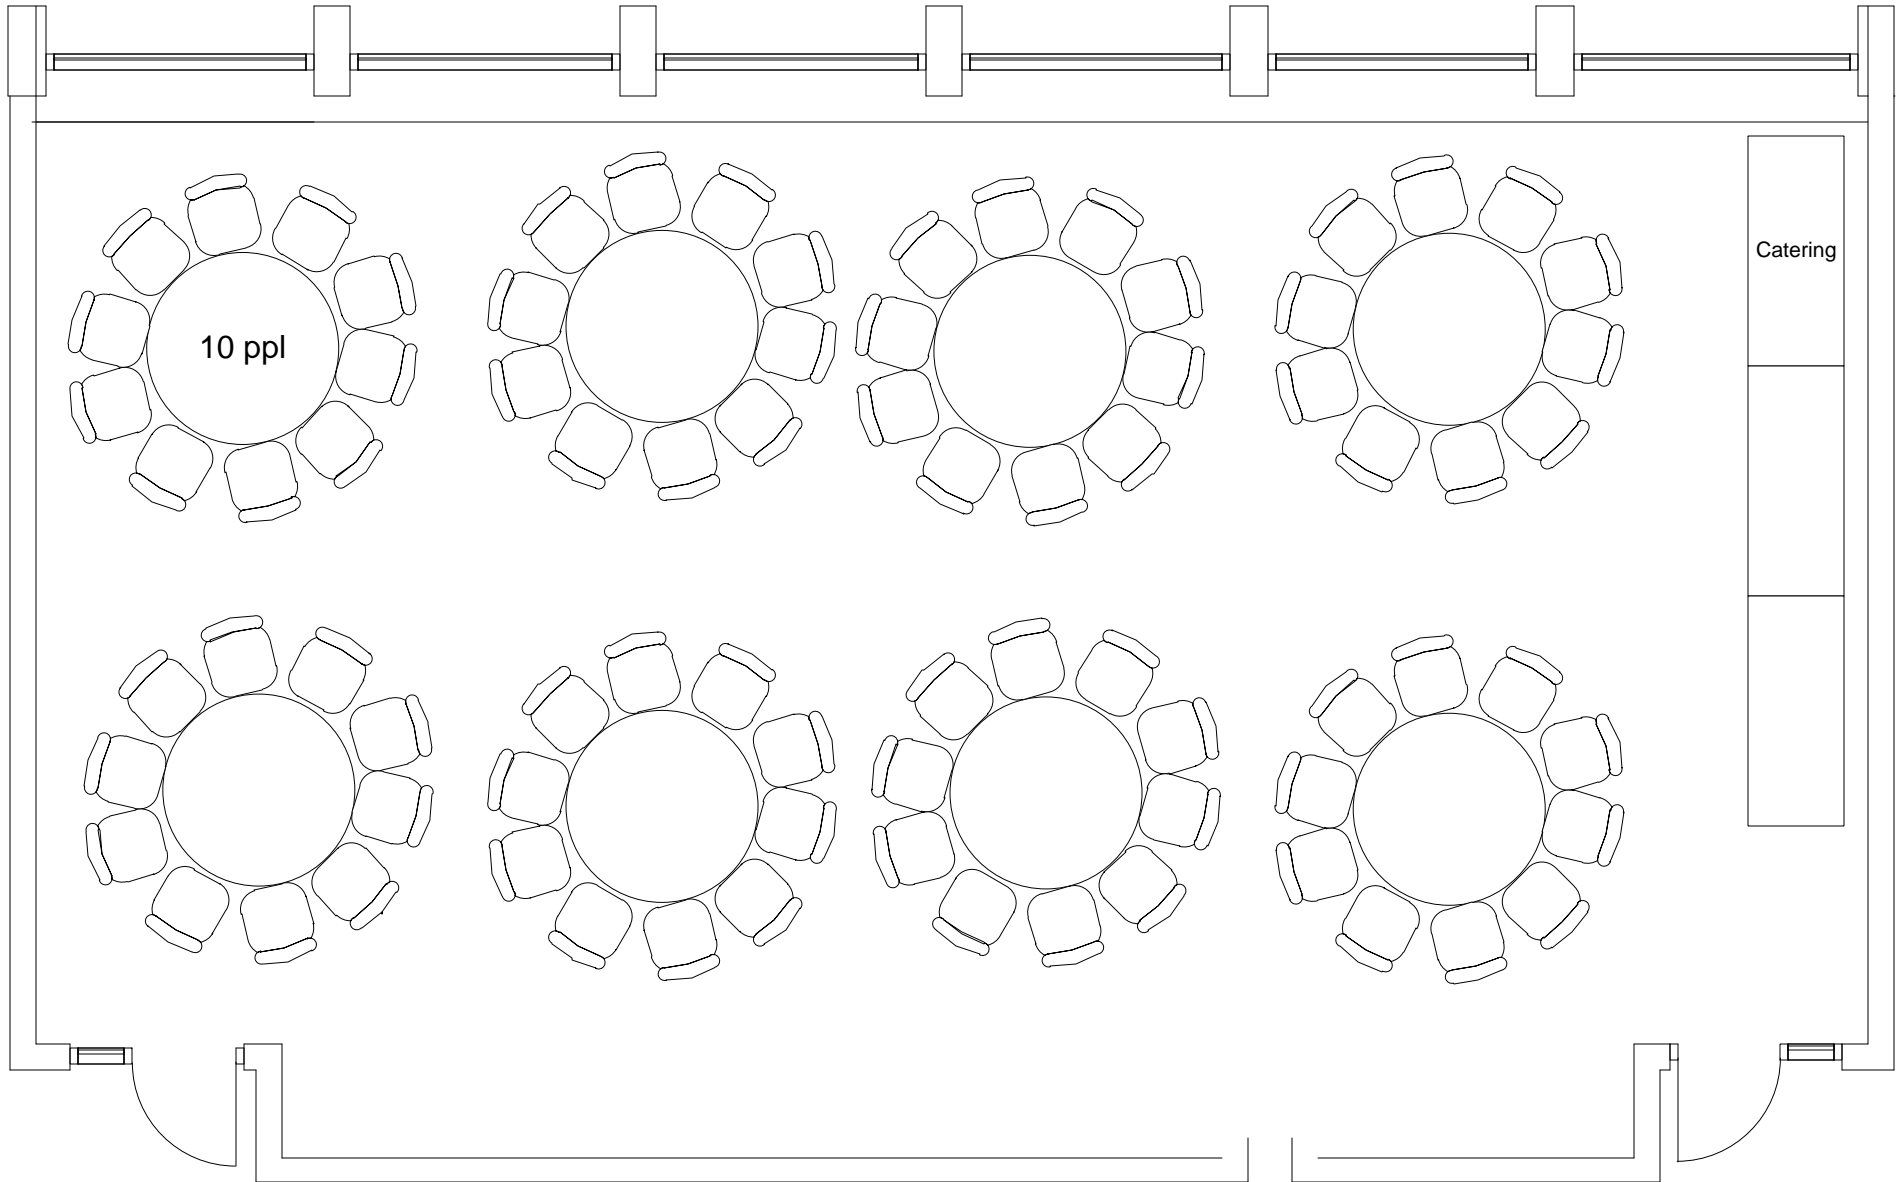

**Marvin Center
Room 403**

Banquet to max (80)
3 Catering Tables

**Marvin Center
Room 403**

Banquet to max (60)
3 Catering Tables
Head Table
Podium and A/V

**Marvin Center
Room 403**

Banquet to max (70)
Head Table
Podium and A/V