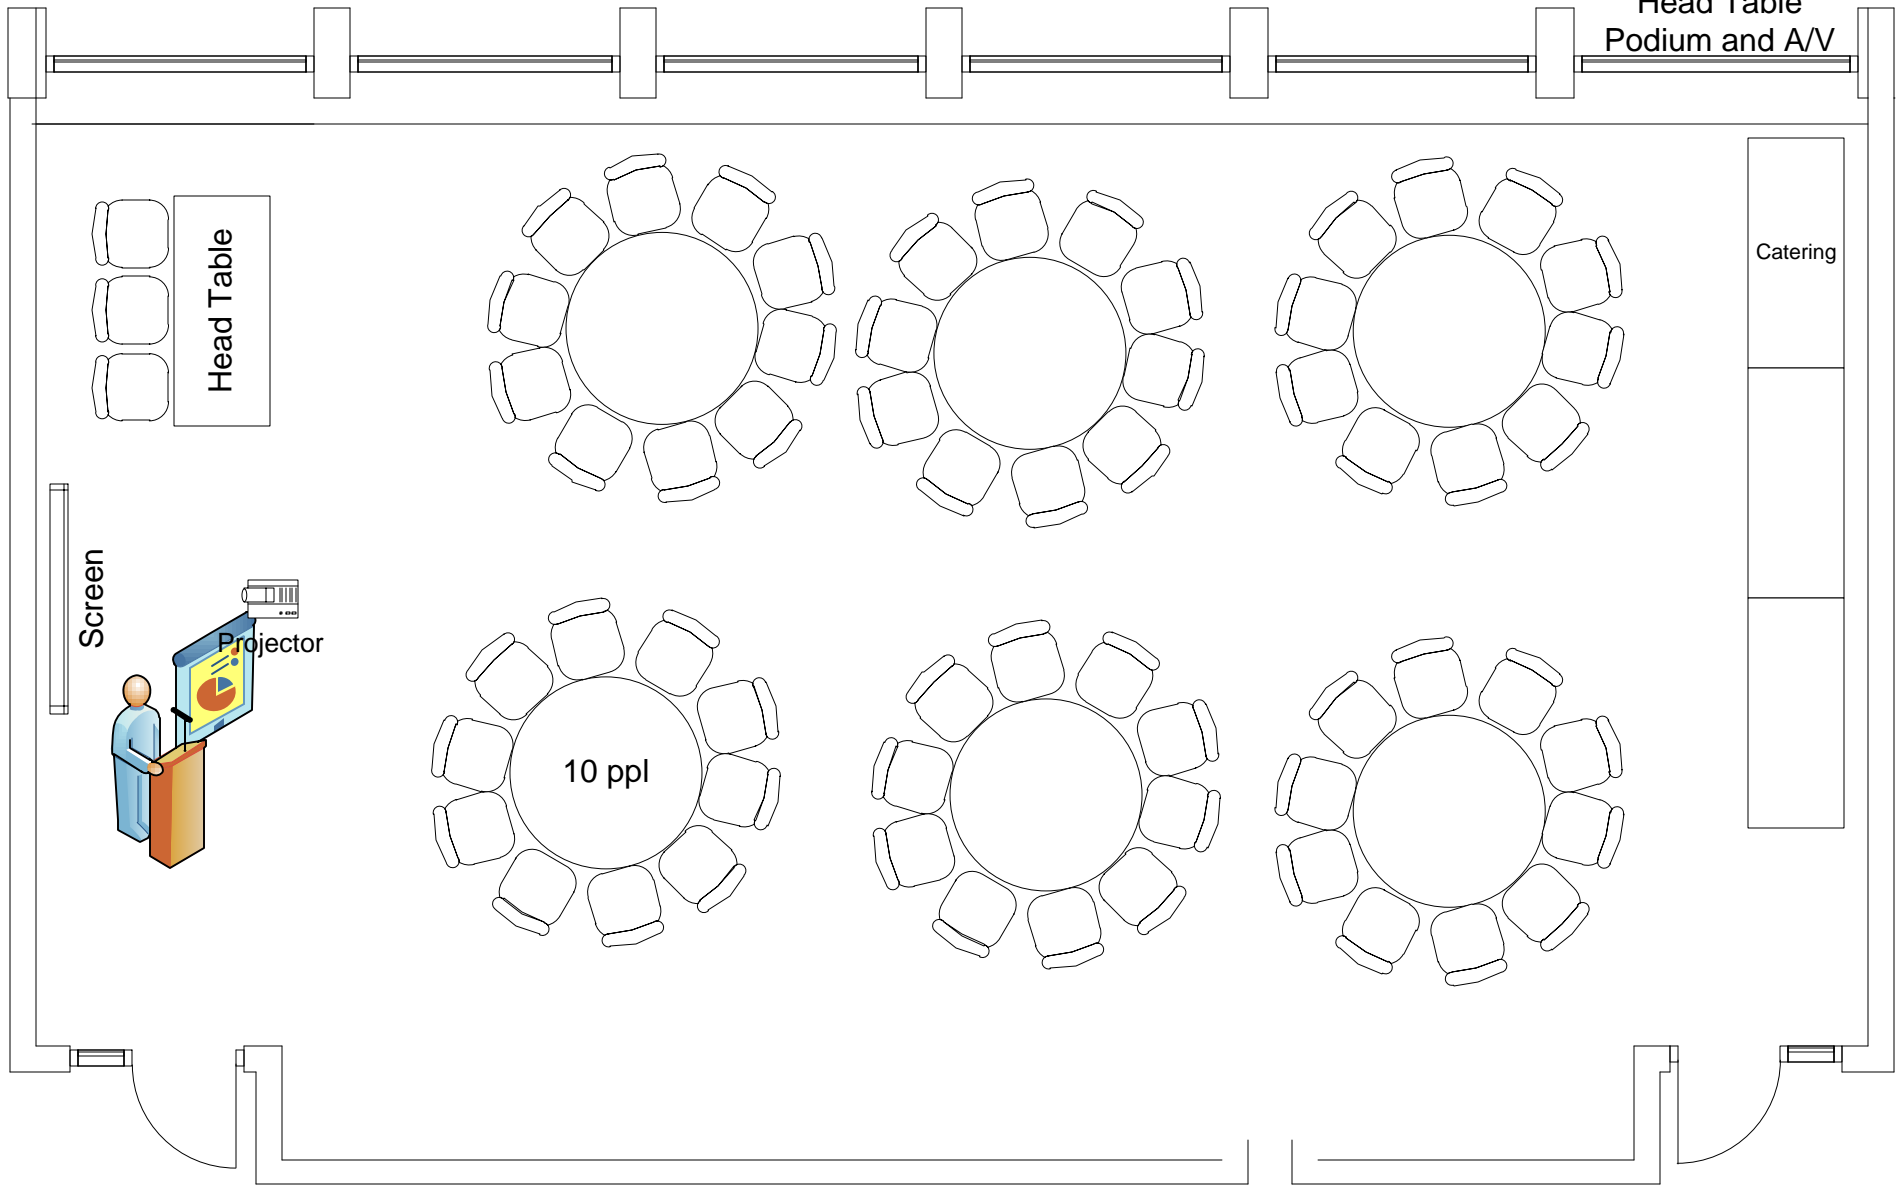

**Marvin Center
Room 403**

Banquet to max (80)
3 Catering Tables

**Marvin Center
Room 403**

Banquet to max (60)
3 Catering Tables
Head Table
Podium and A/V

**Marvin Center
Room 403**

Banquet to max (70)
Head Table
Podium and A/V