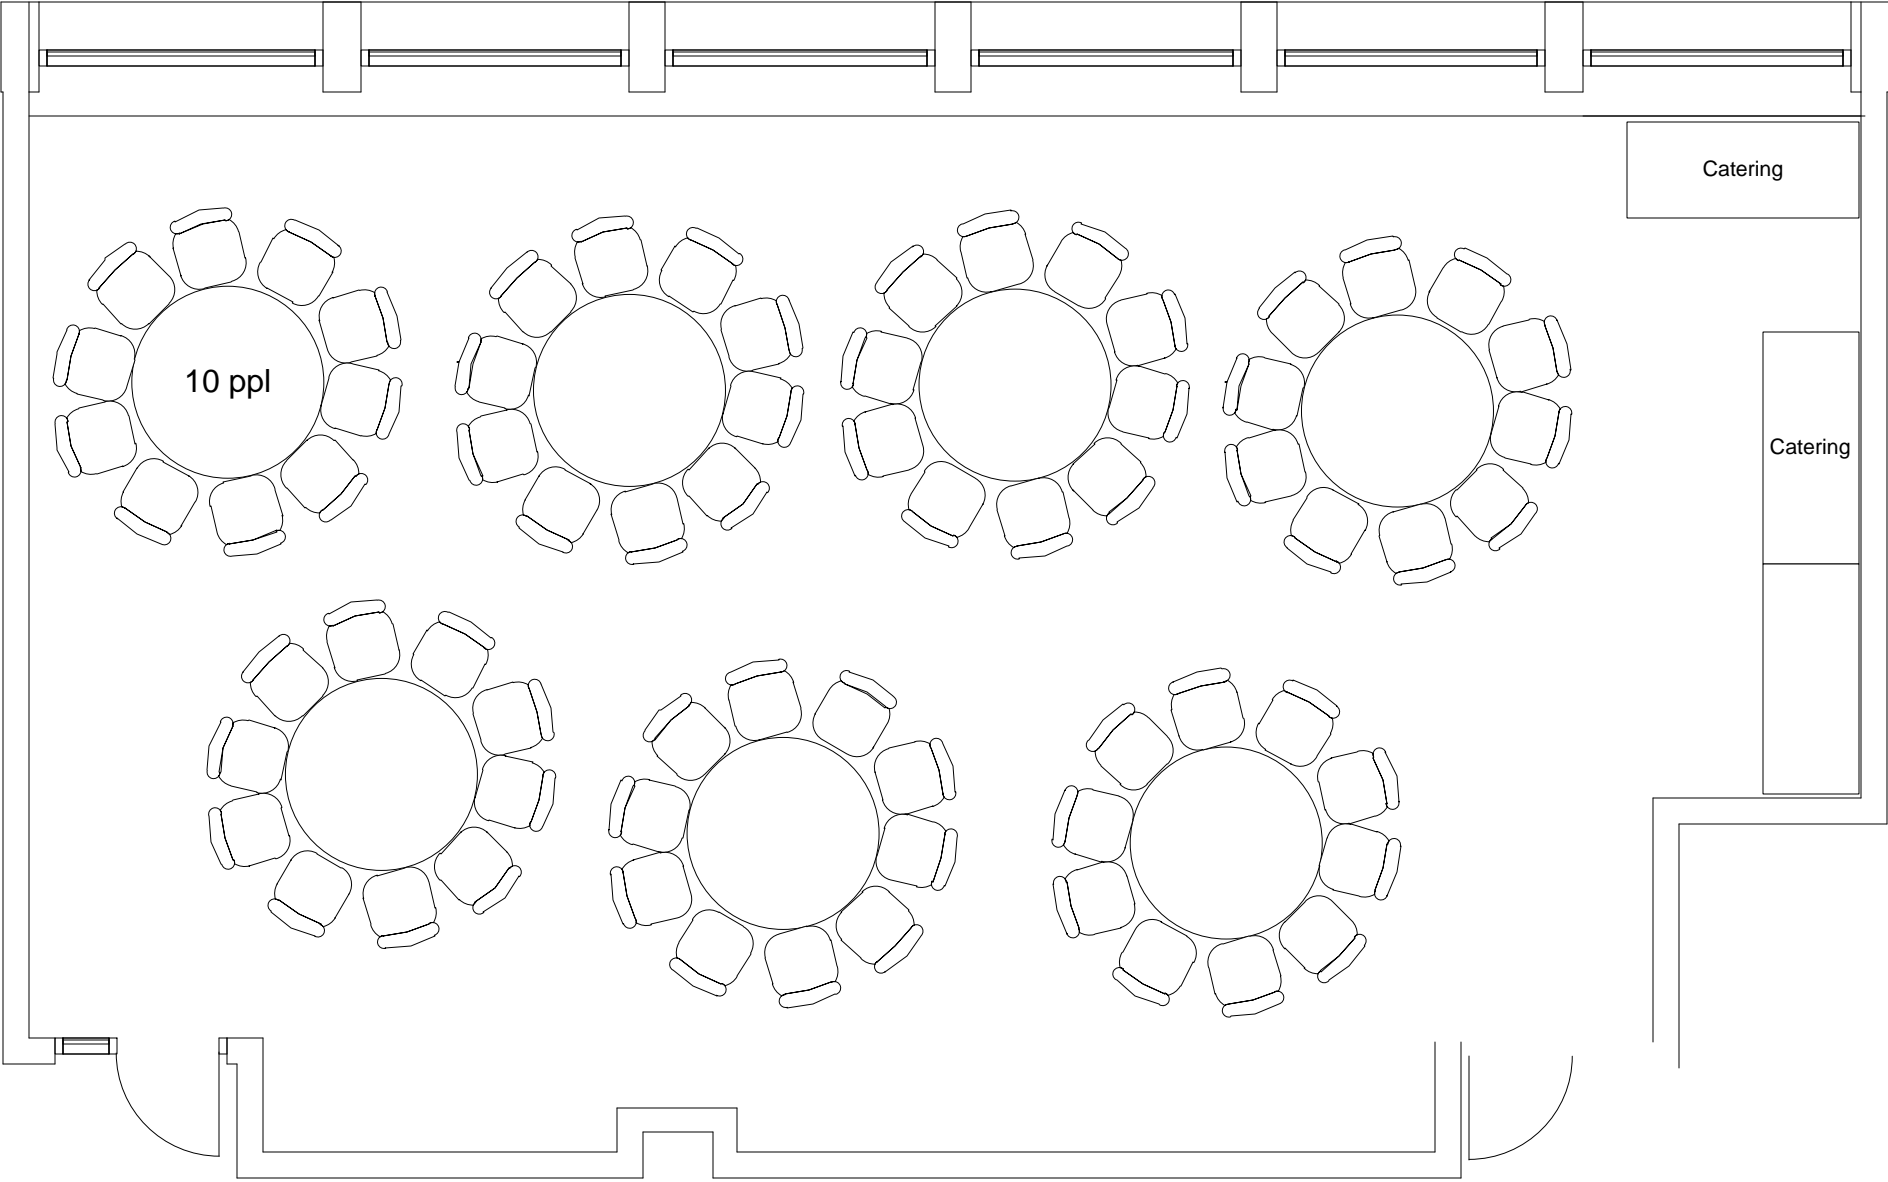

**Marvin Center  
Room 405**

Banquet to max (70)  
3 Catering Tables

**Marvin Center  
Room 405**

Banquet (50)  
3 Catering Tables  
2 Head Tables  
Podium and A/V

**Marvin Center  
Room 405**

Banquet (60)  
2 Head Tables  
Podium and A/V