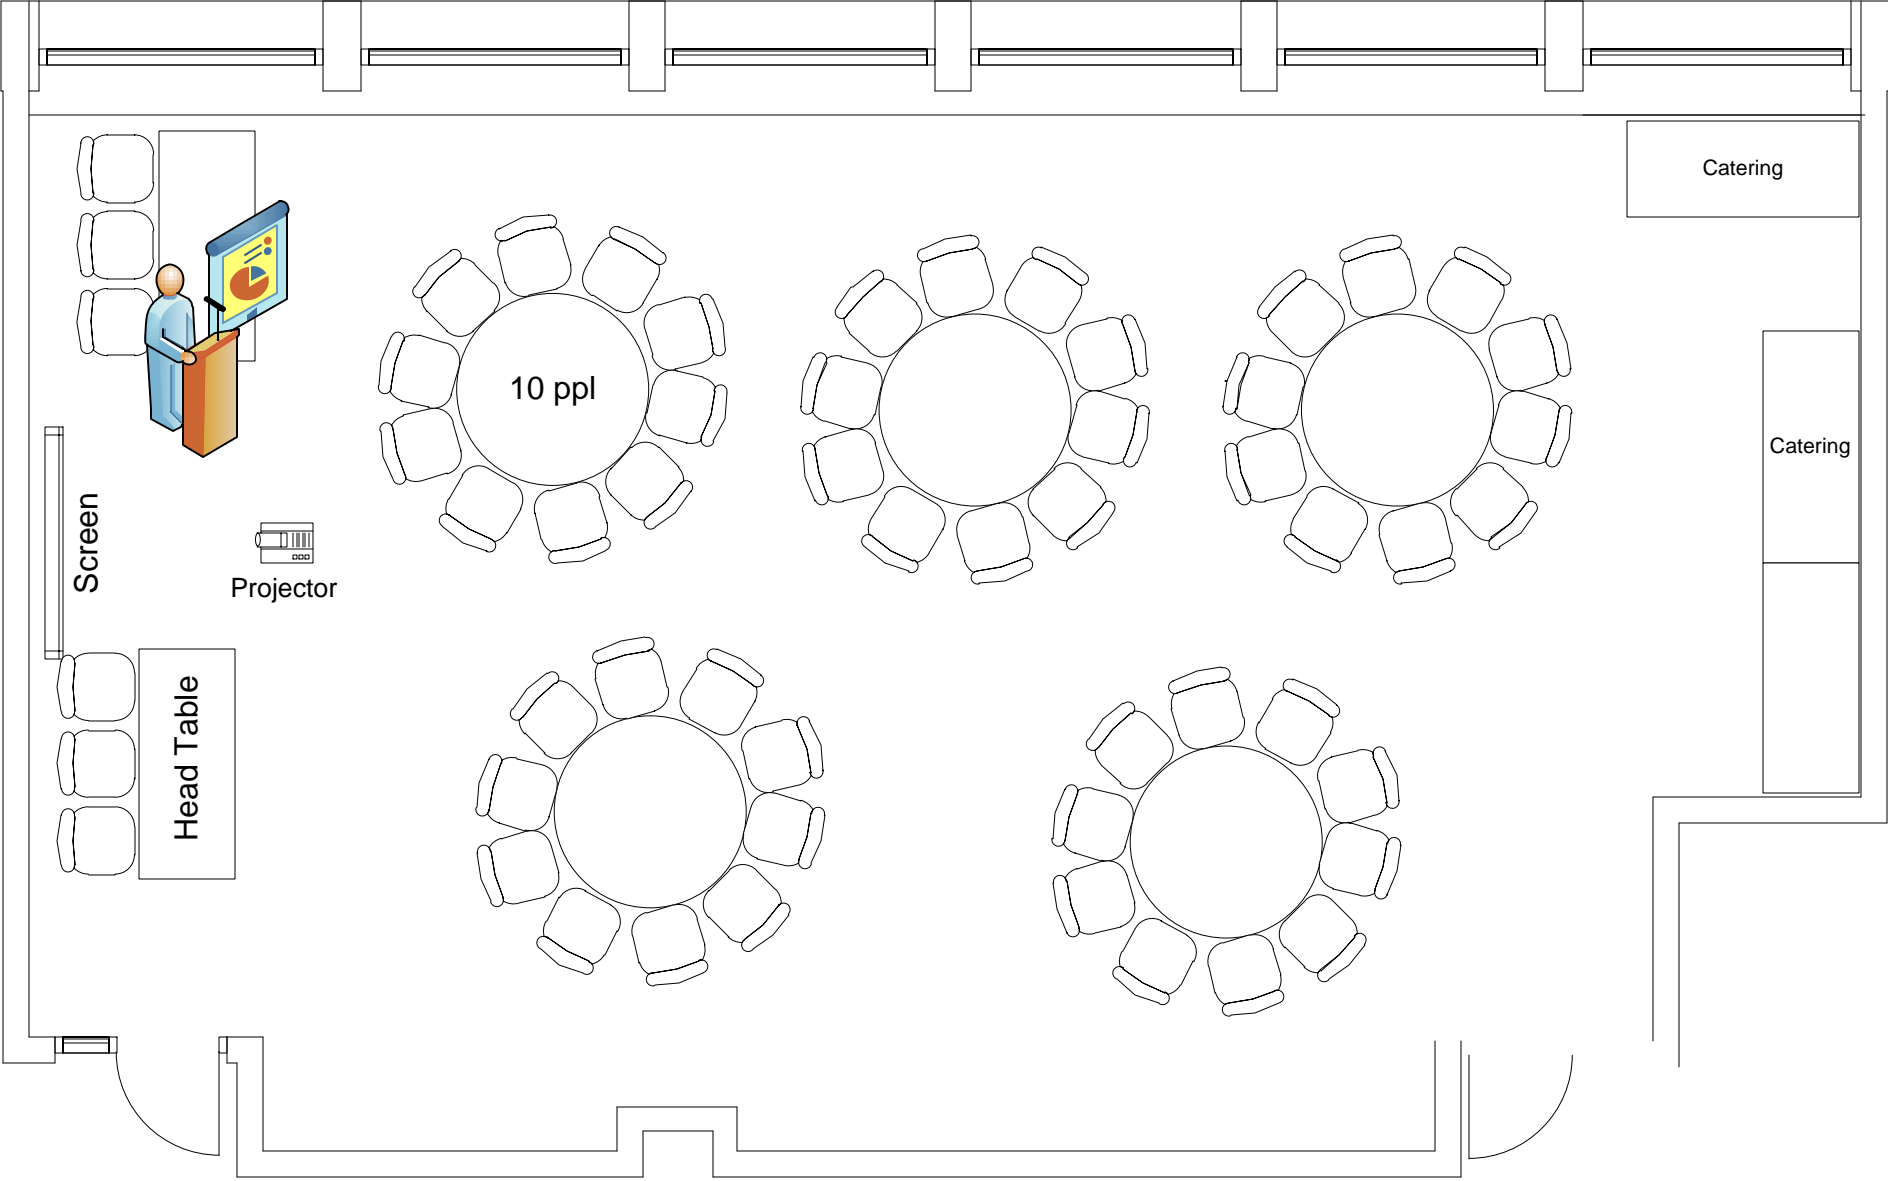

**Marvin Center  
Room 405**

Banquet to max (70)  
3 Catering Tables

**Marvin Center  
Room 405**

Banquet (50)  
3 Catering Tables  
2 Head Tables  
Podium and A/V

**Marvin Center  
Room 405**

Banquet (60)  
2 Head Tables  
Podium and A/V