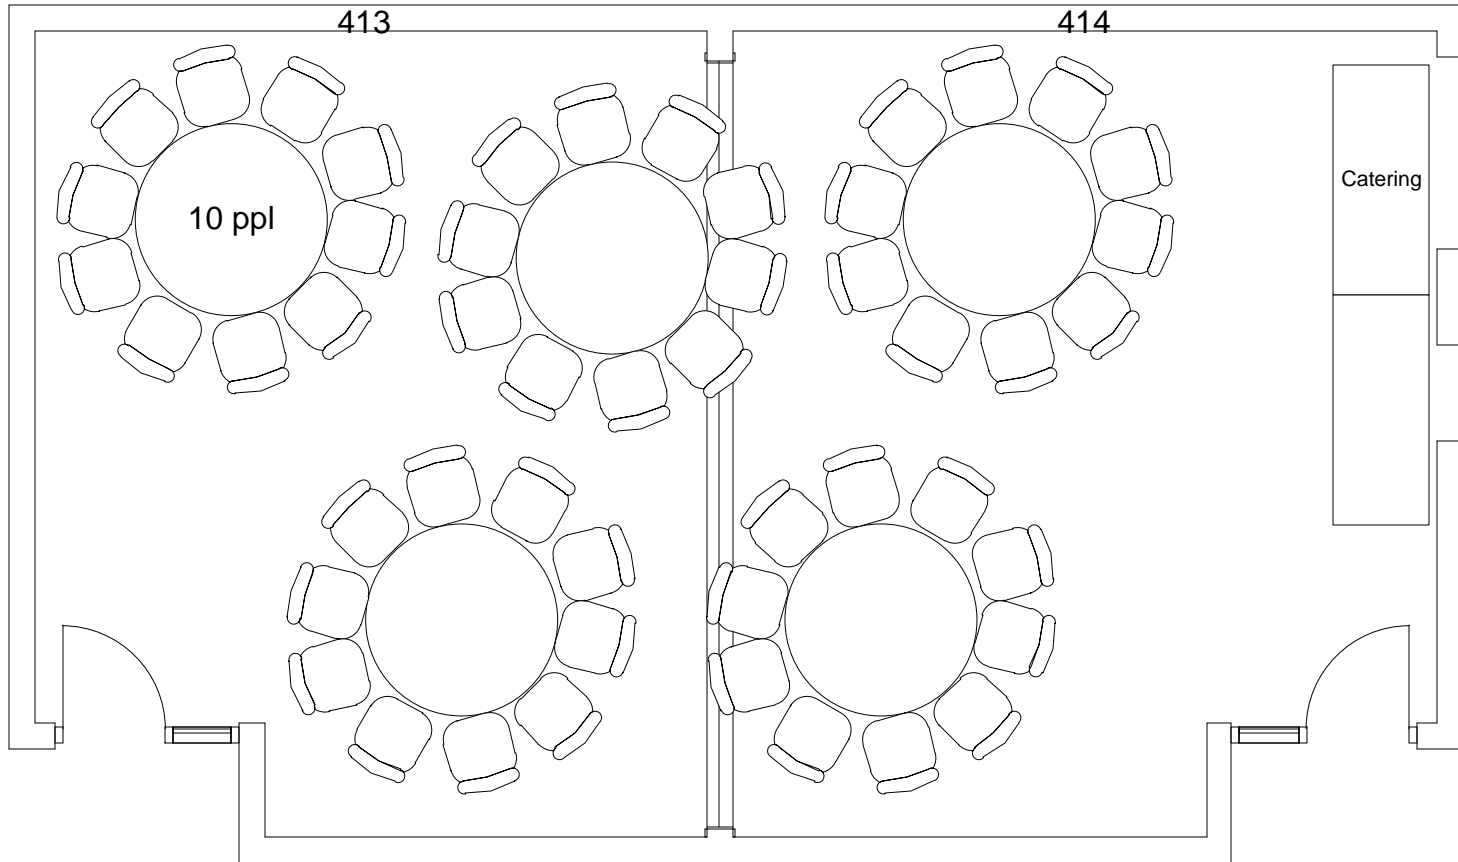

**Marvin Center  
Room 413-414**

Banquet to max (50)  
2 Catering Tables

**Marvin Center  
Room 413-414**

Banquet to max (40)  
2 Catering Tables  
Head Table  
Podium and A/V

**Marvin Center  
Room 413-414**

Banquet to max (50)  
Head Table  
Podium and A/V