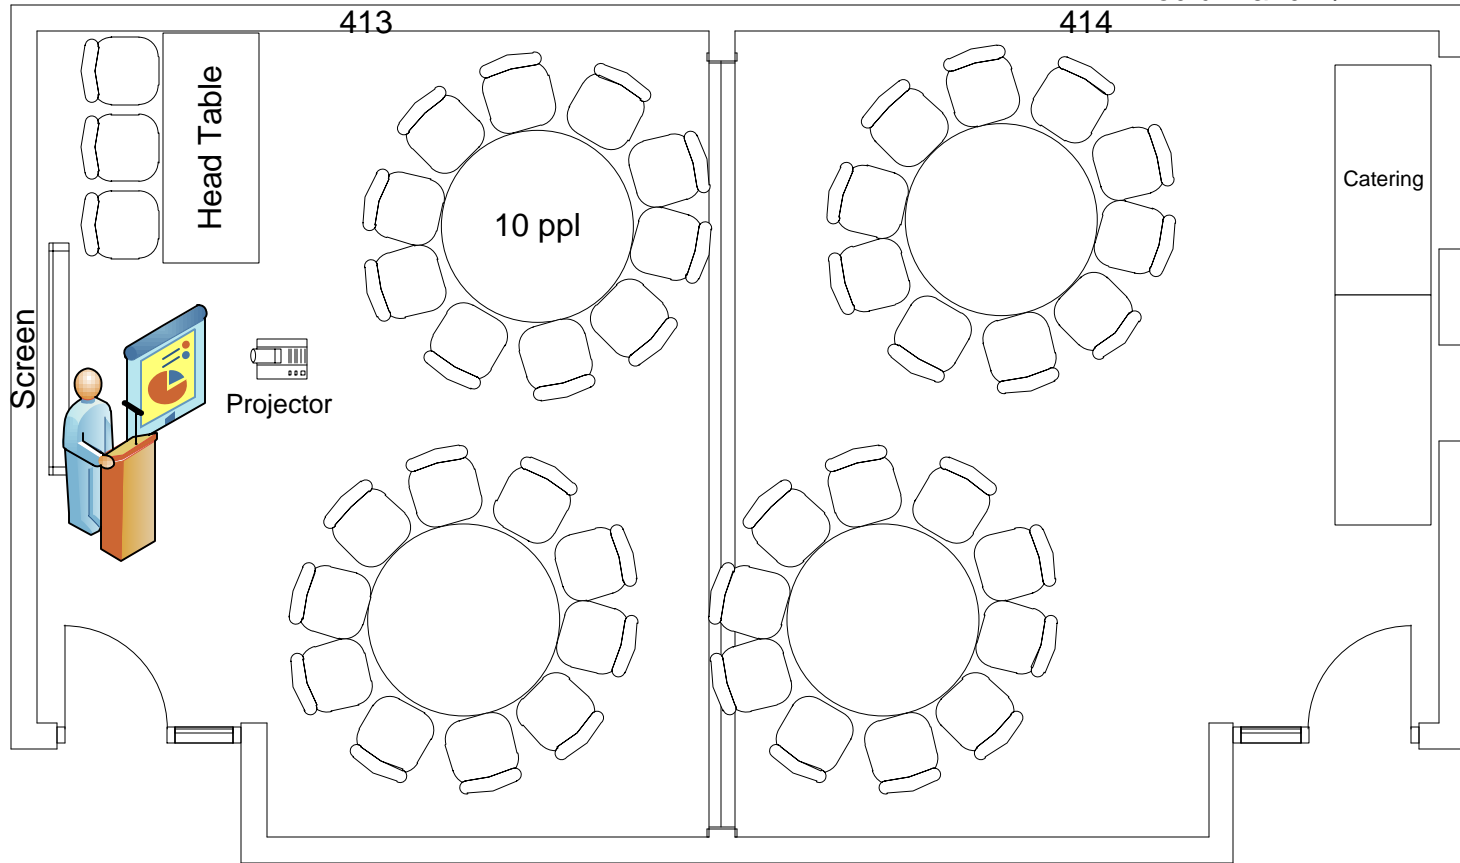

**Marvin Center  
Room 413-414**

Banquet to max (50)  
2 Catering Tables

**Marvin Center  
Room 413-414**

Banquet to max (40)  
2 Catering Tables  
Head Table  
Podium and A/V

**Marvin Center  
Room 413-414**

Banquet to max (50)  
Head Table  
Podium and A/V