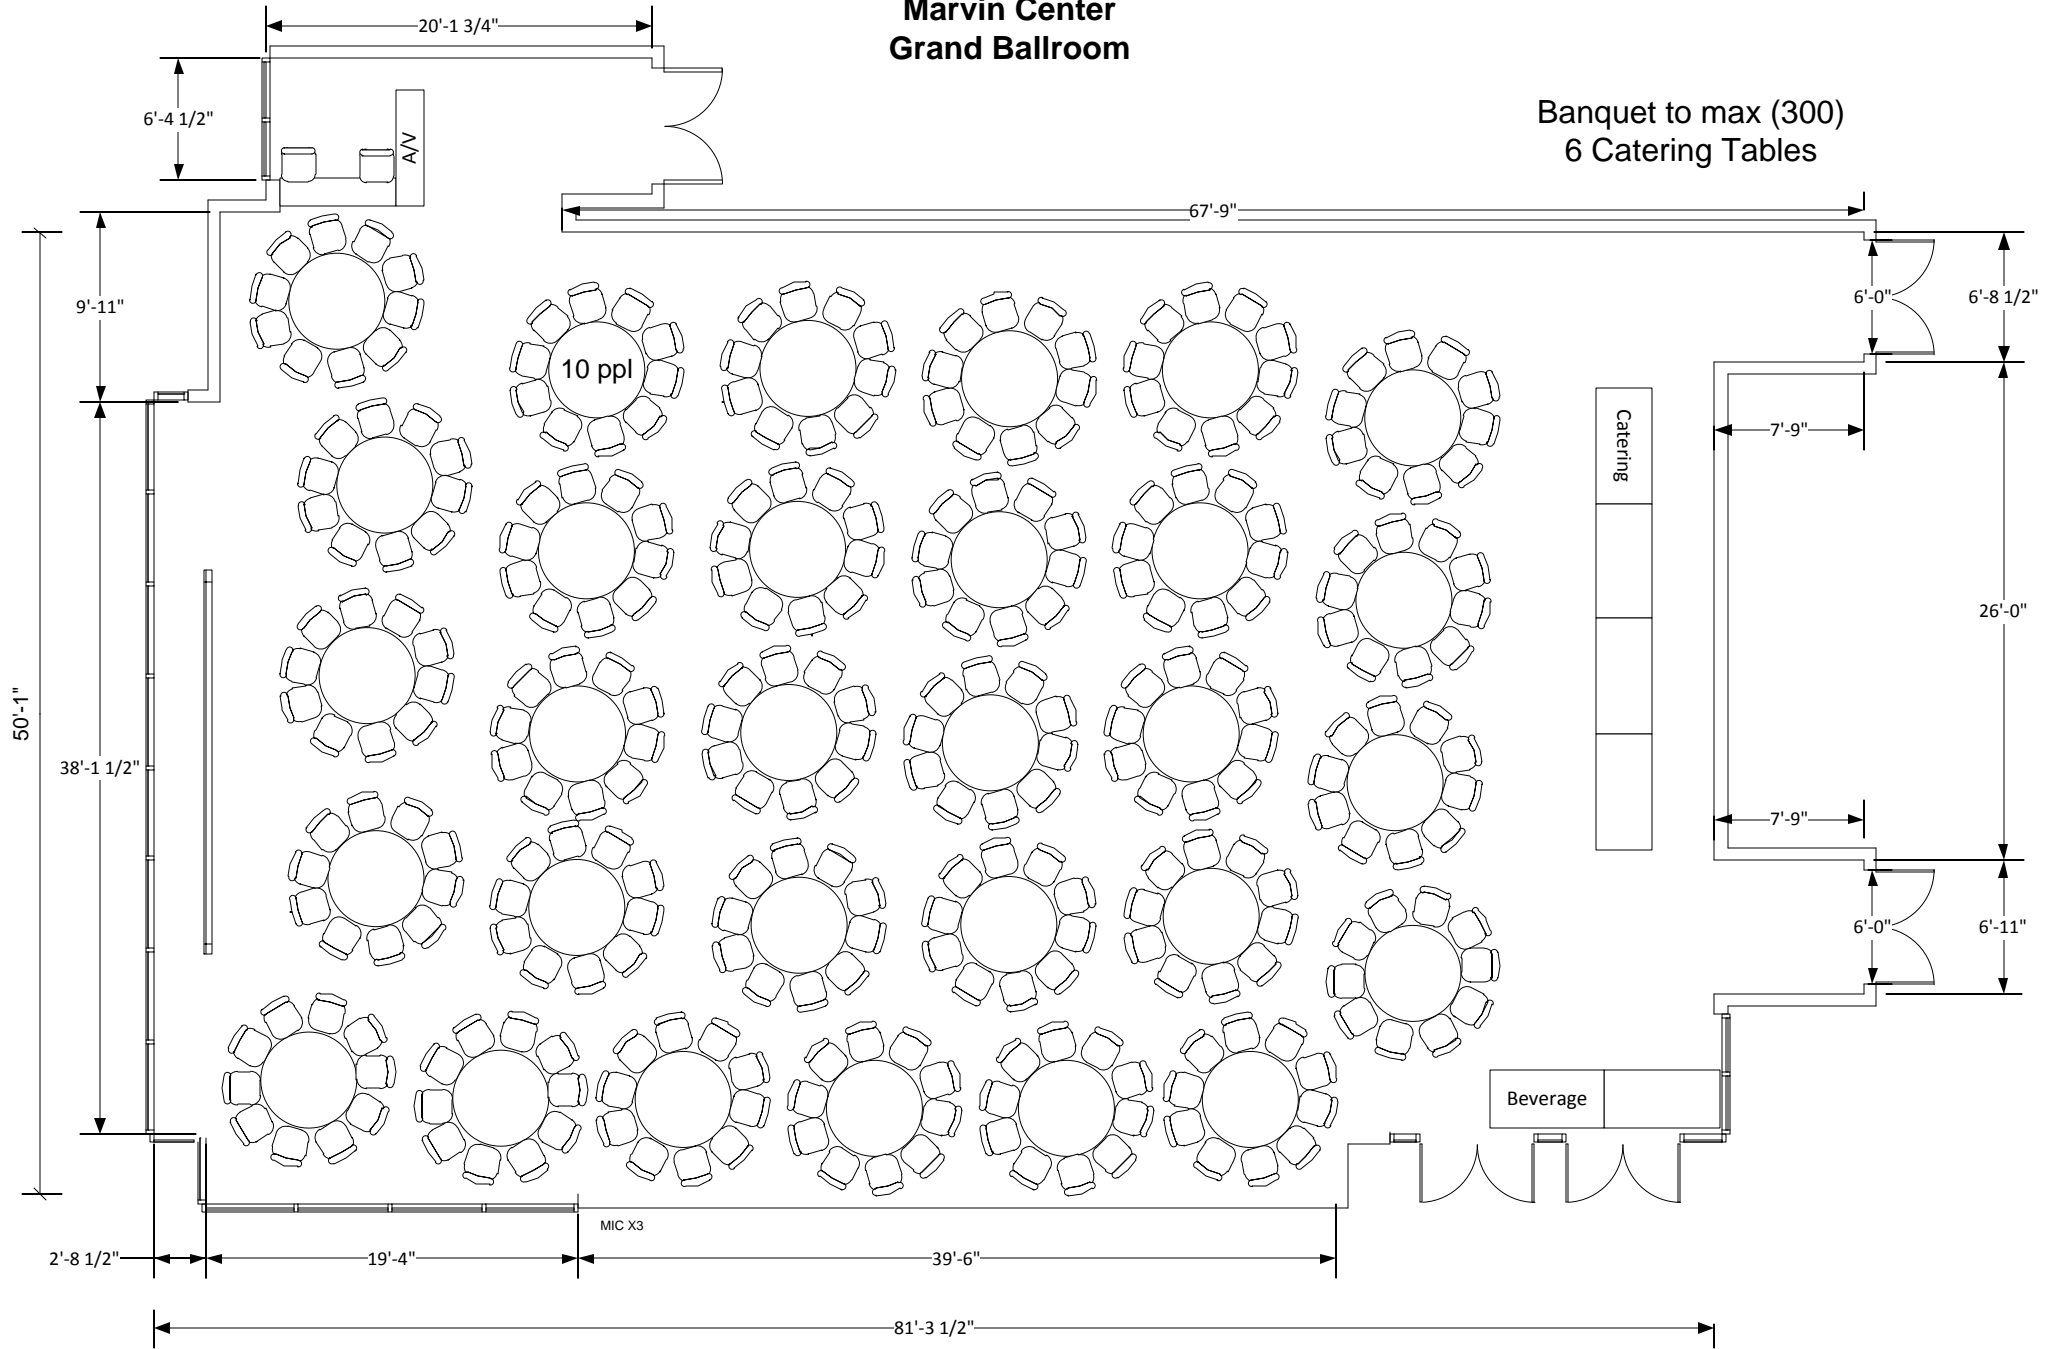

Marvin Center Grand Ballroom

Banquet to max (300)
6 Catering Tables

Marvin Center Grand Ballroom

Banquet to max (240)
4 Head Tables
6 Catering Tables
Podium and A/V

Marvin Center Grand Ballroom

Banquet to max (270)
4 Head Tables
Podium and A/V