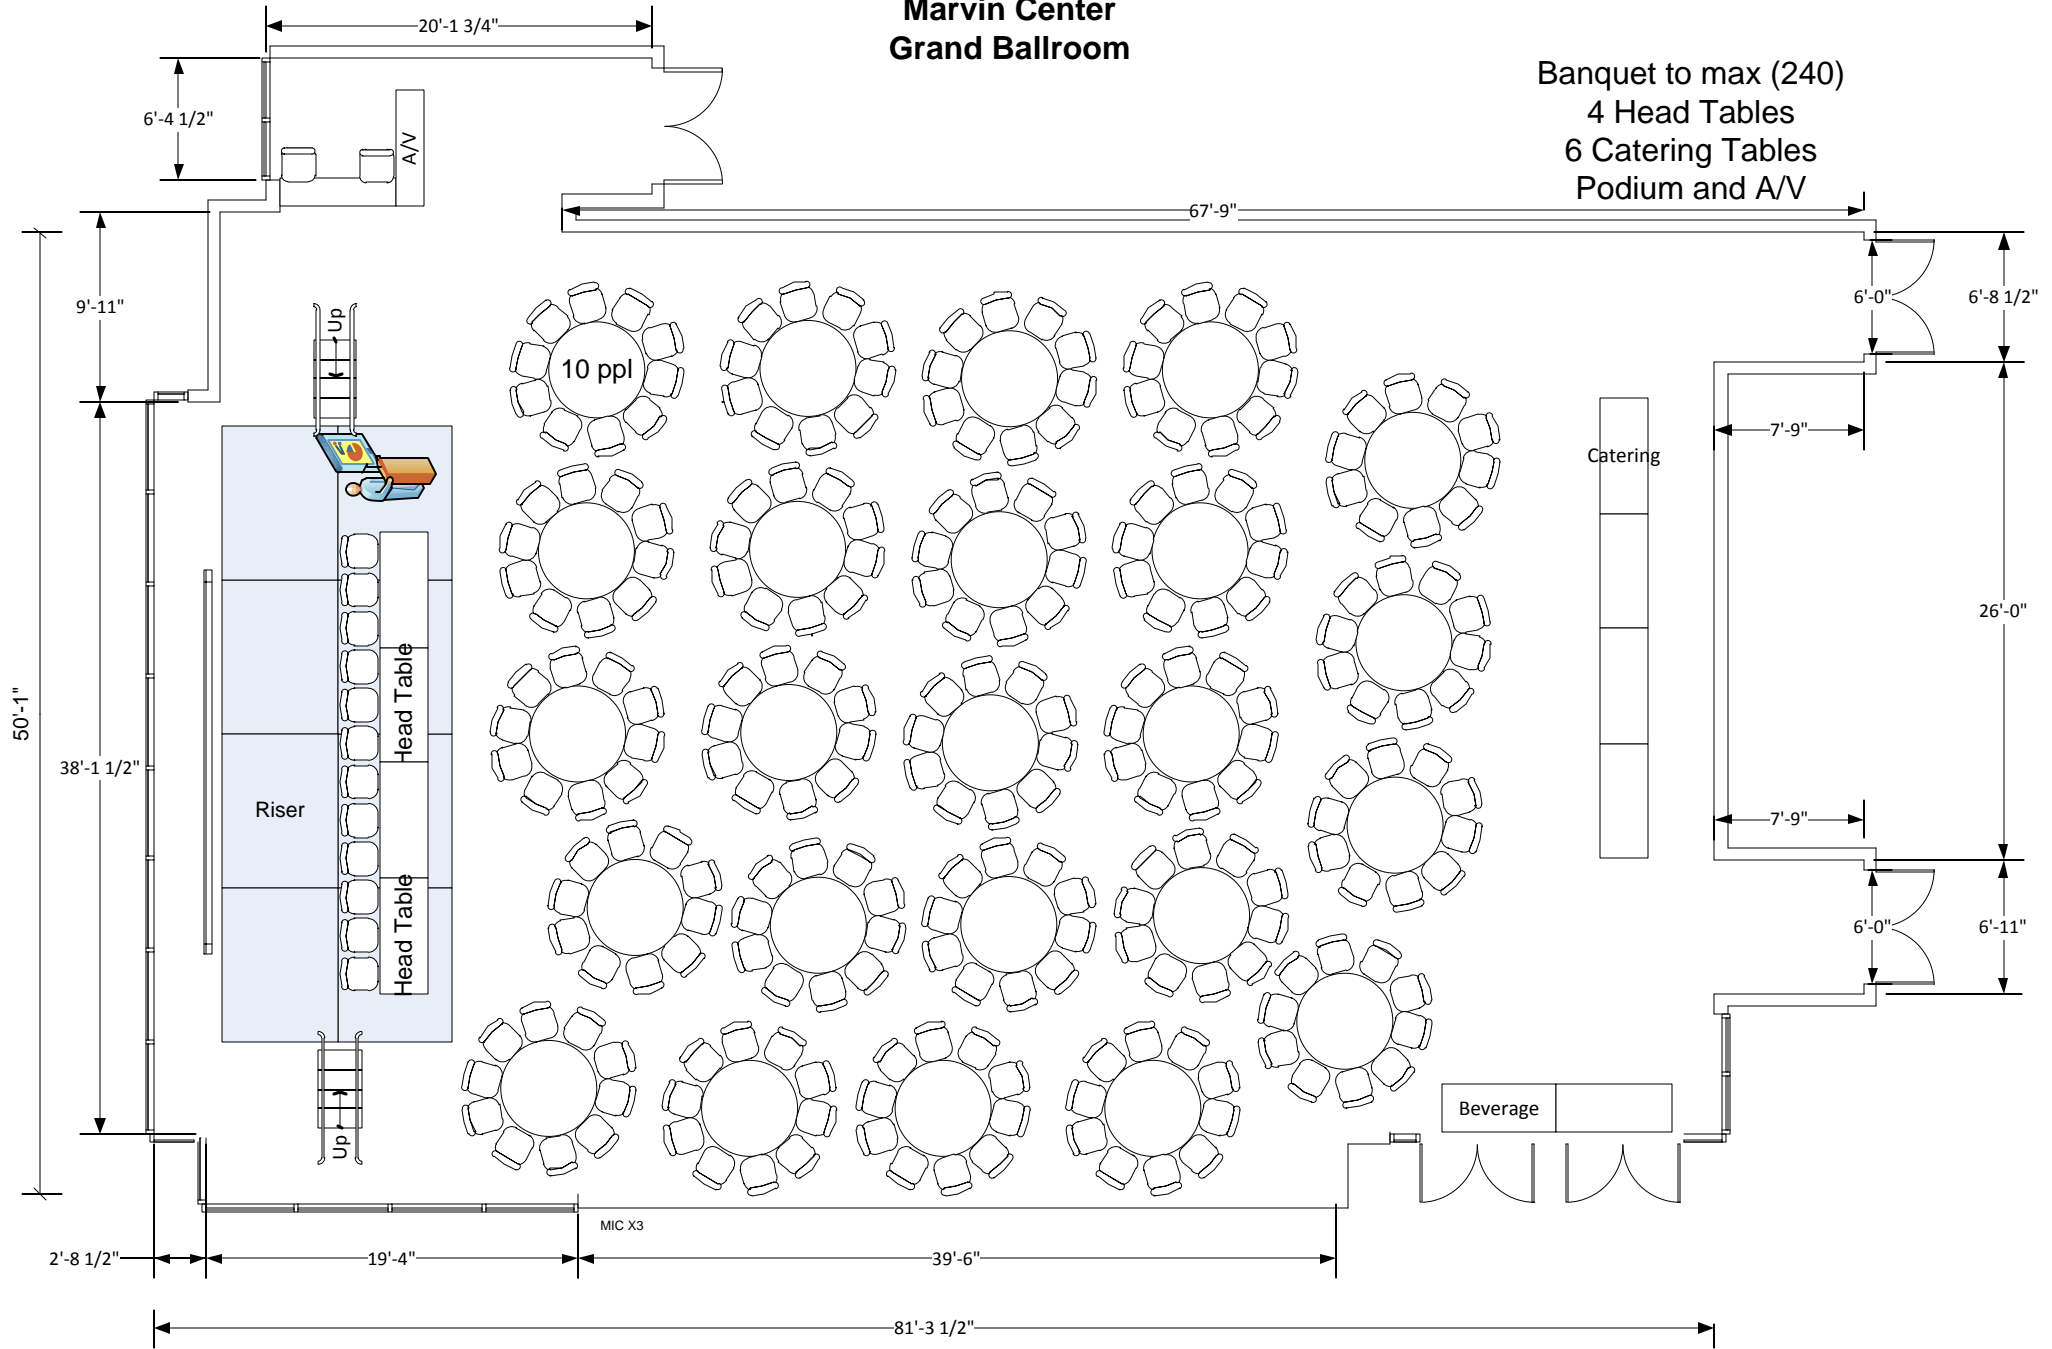

Marvin Center Grand Ballroom

Banquet to max (300)
6 Catering Tables

Marvin Center Grand Ballroom

Banquet to max (240)
4 Head Tables
6 Catering Tables
Podium and A/V

Marvin Center Grand Ballroom

Banquet to max (270)
4 Head Tables
Podium and A/V