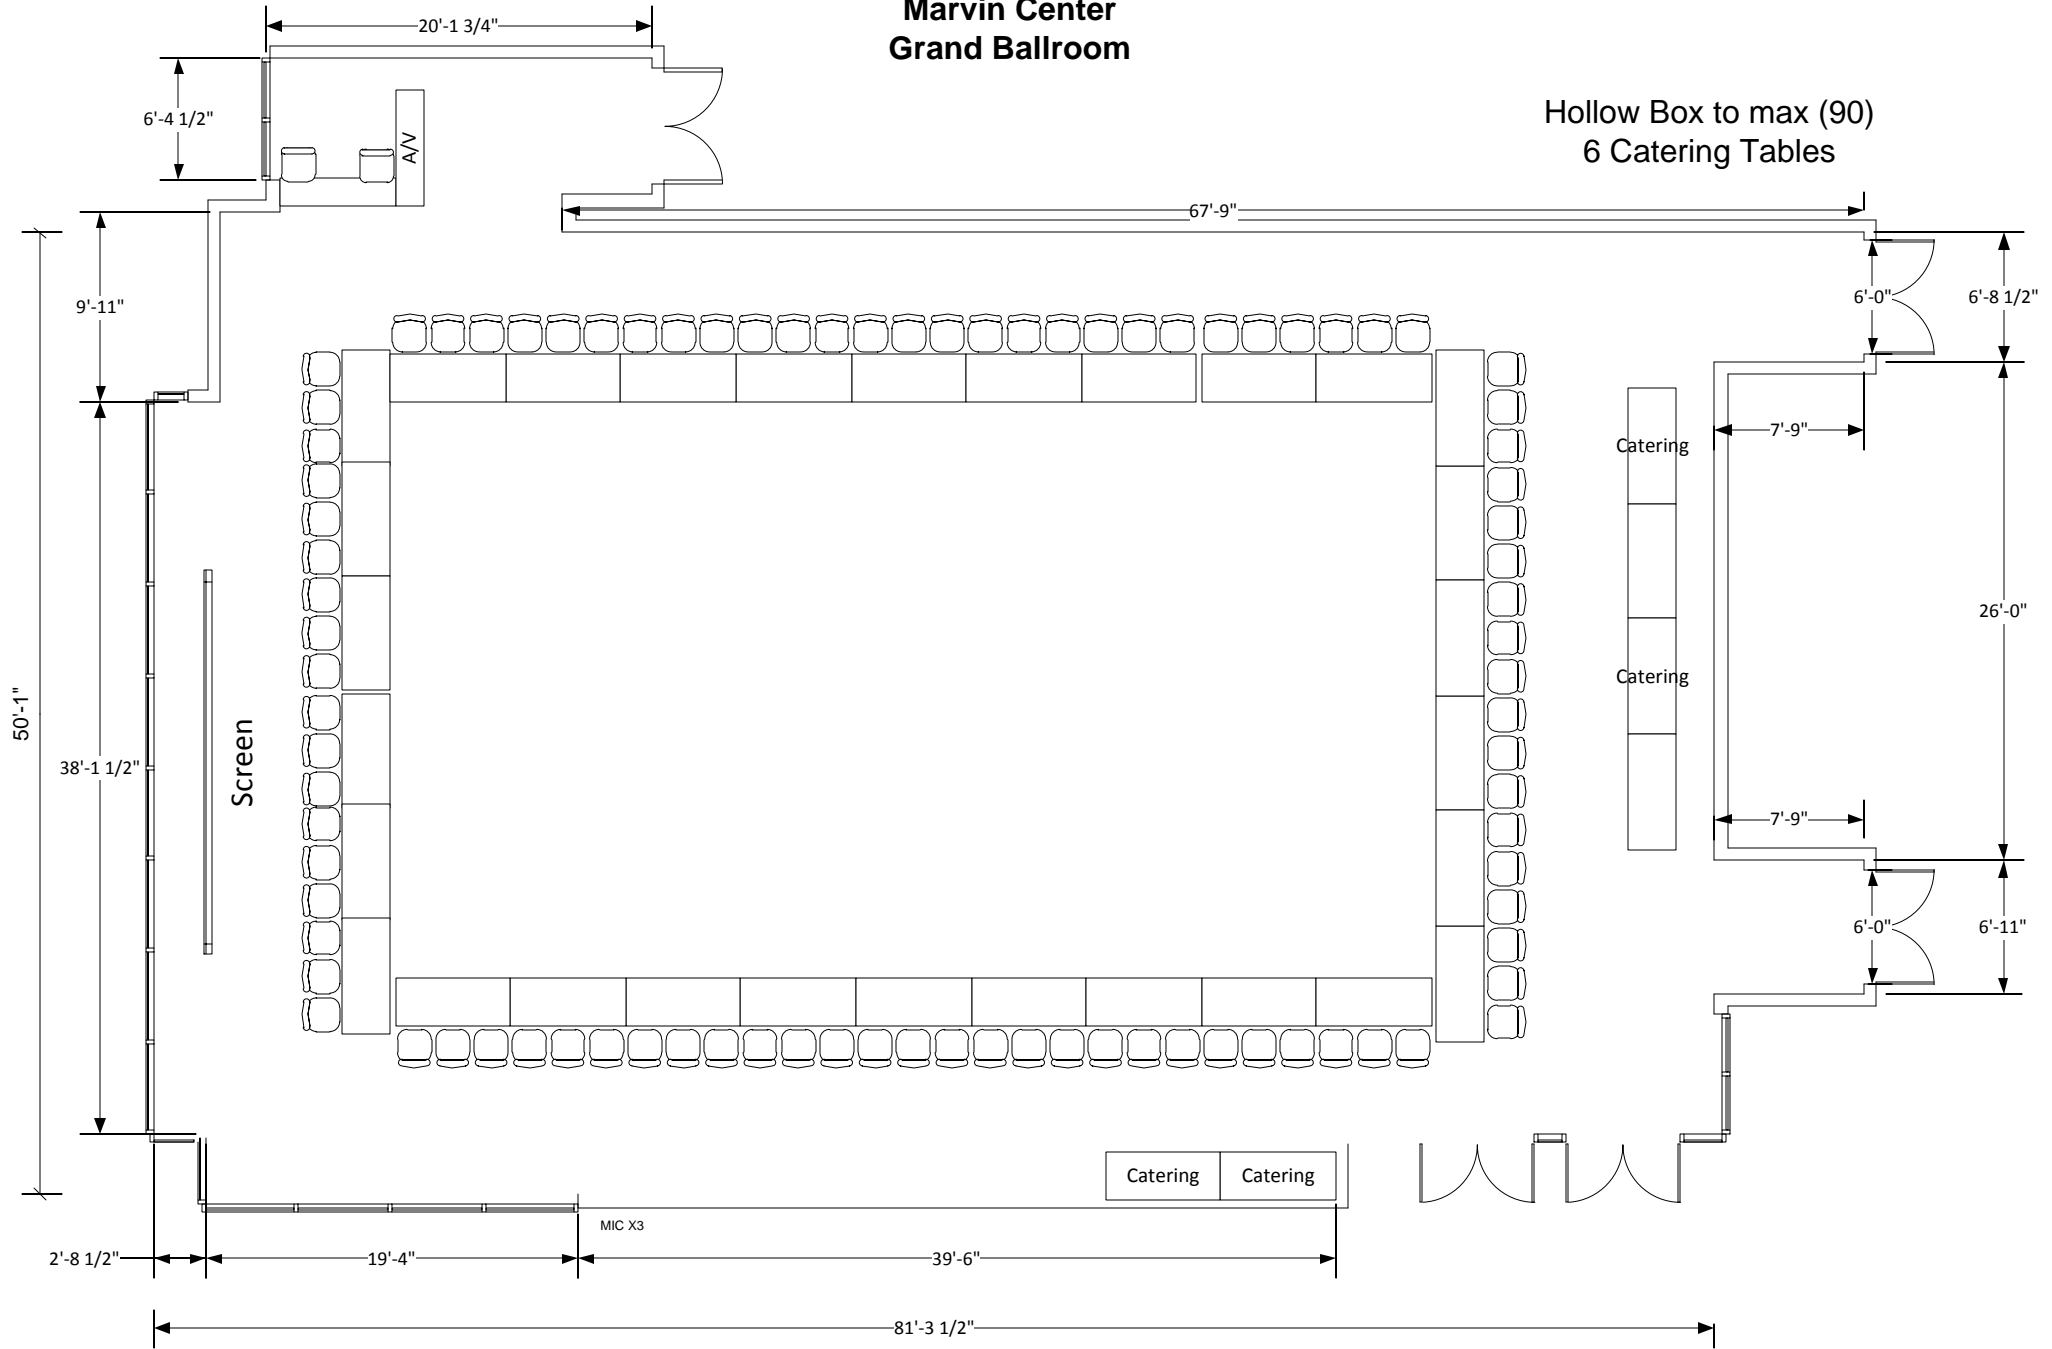

# Marvin Center Grand Ballroom

Hollow Box to max (90)  
6 Catering Tables

Catering  
Catering

Catering Catering

Screen