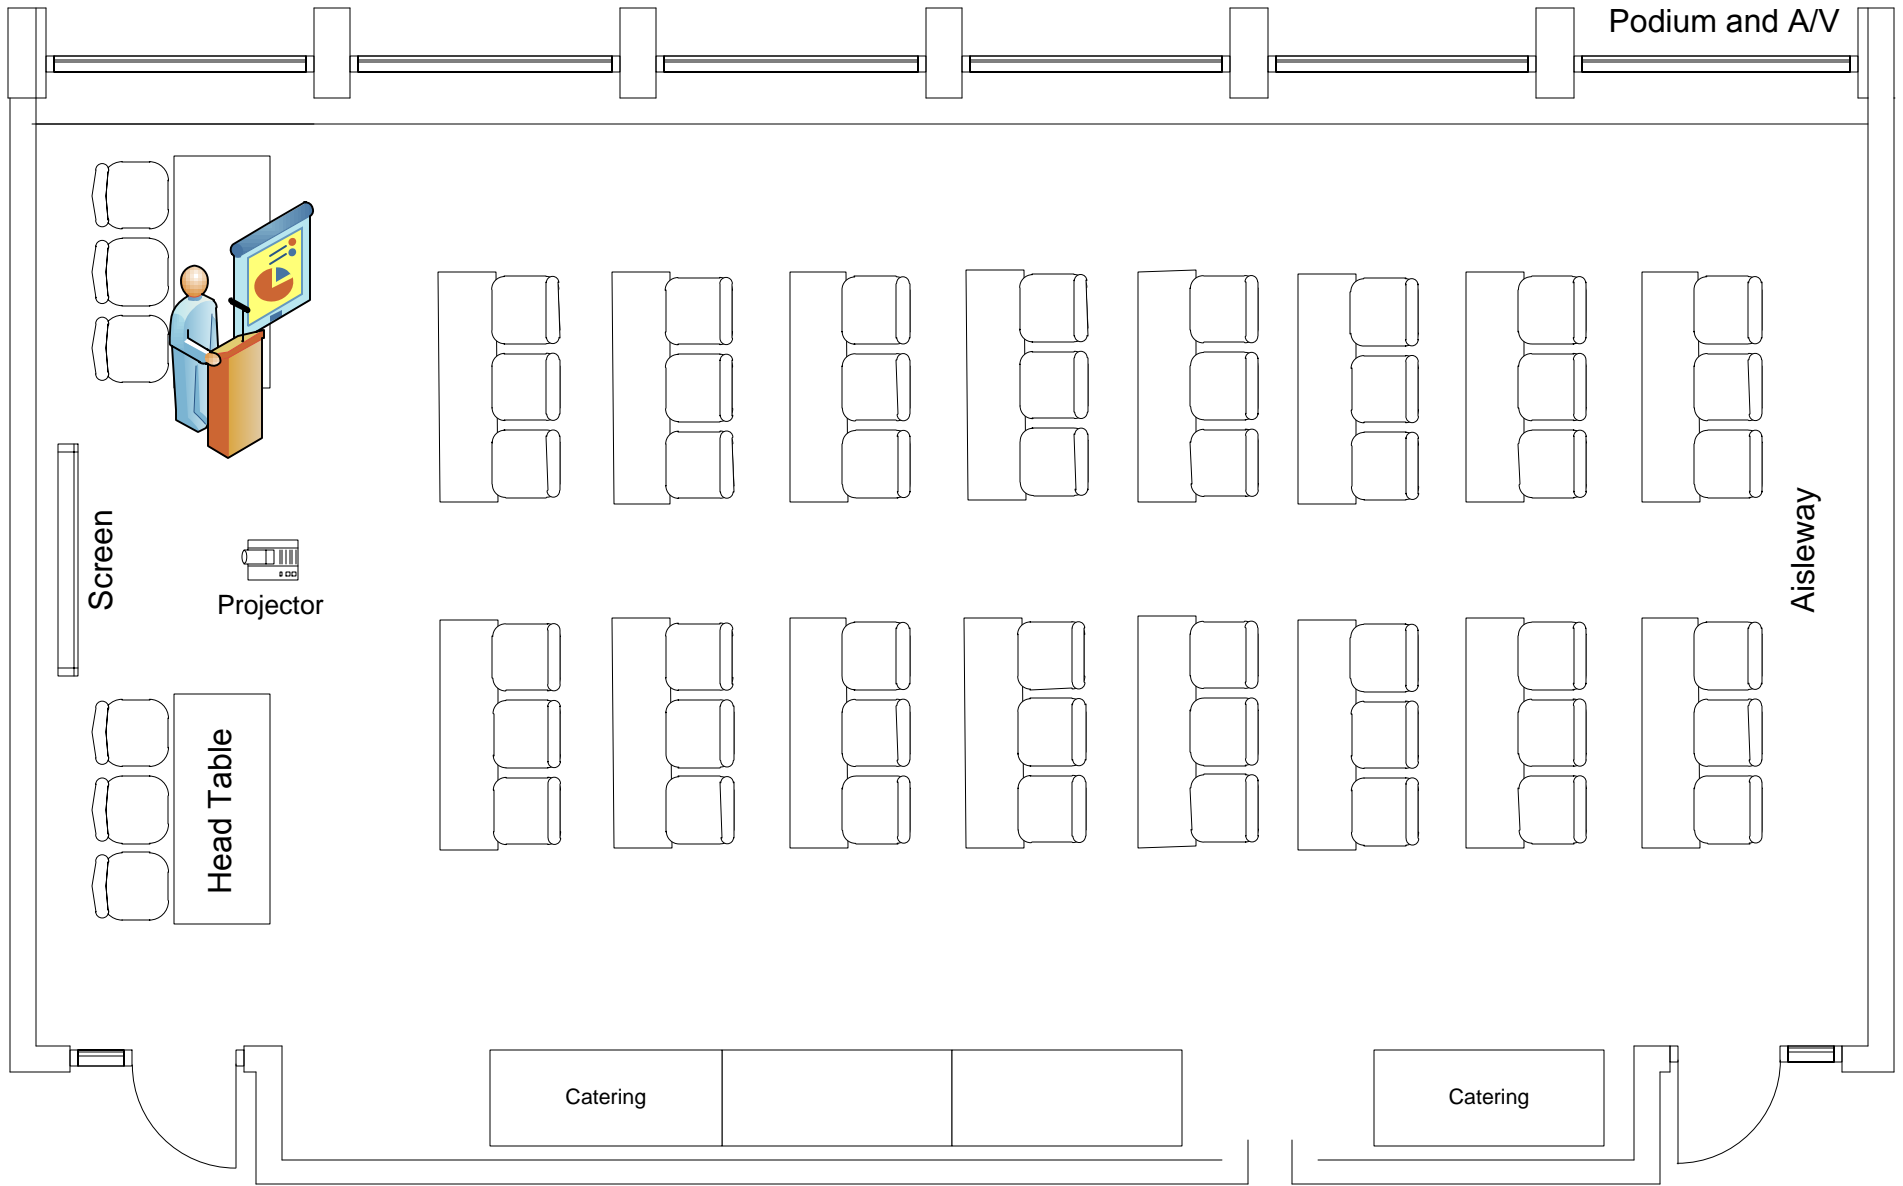

**Marvin Center
Room 403**

Classroom to max (54)
4 Catering Tables
Including A/V

**Marvin Center
Room 403**

Classroom to max (48)
4 Catering Tables
2 Head Tables
Podium and A/V

Screen

Projector

Head Table

Aisleway

Catering

Catering

**Marvin Center
Room 403**

Classroom to max (48)
2 Head Tables
Podium and A/V