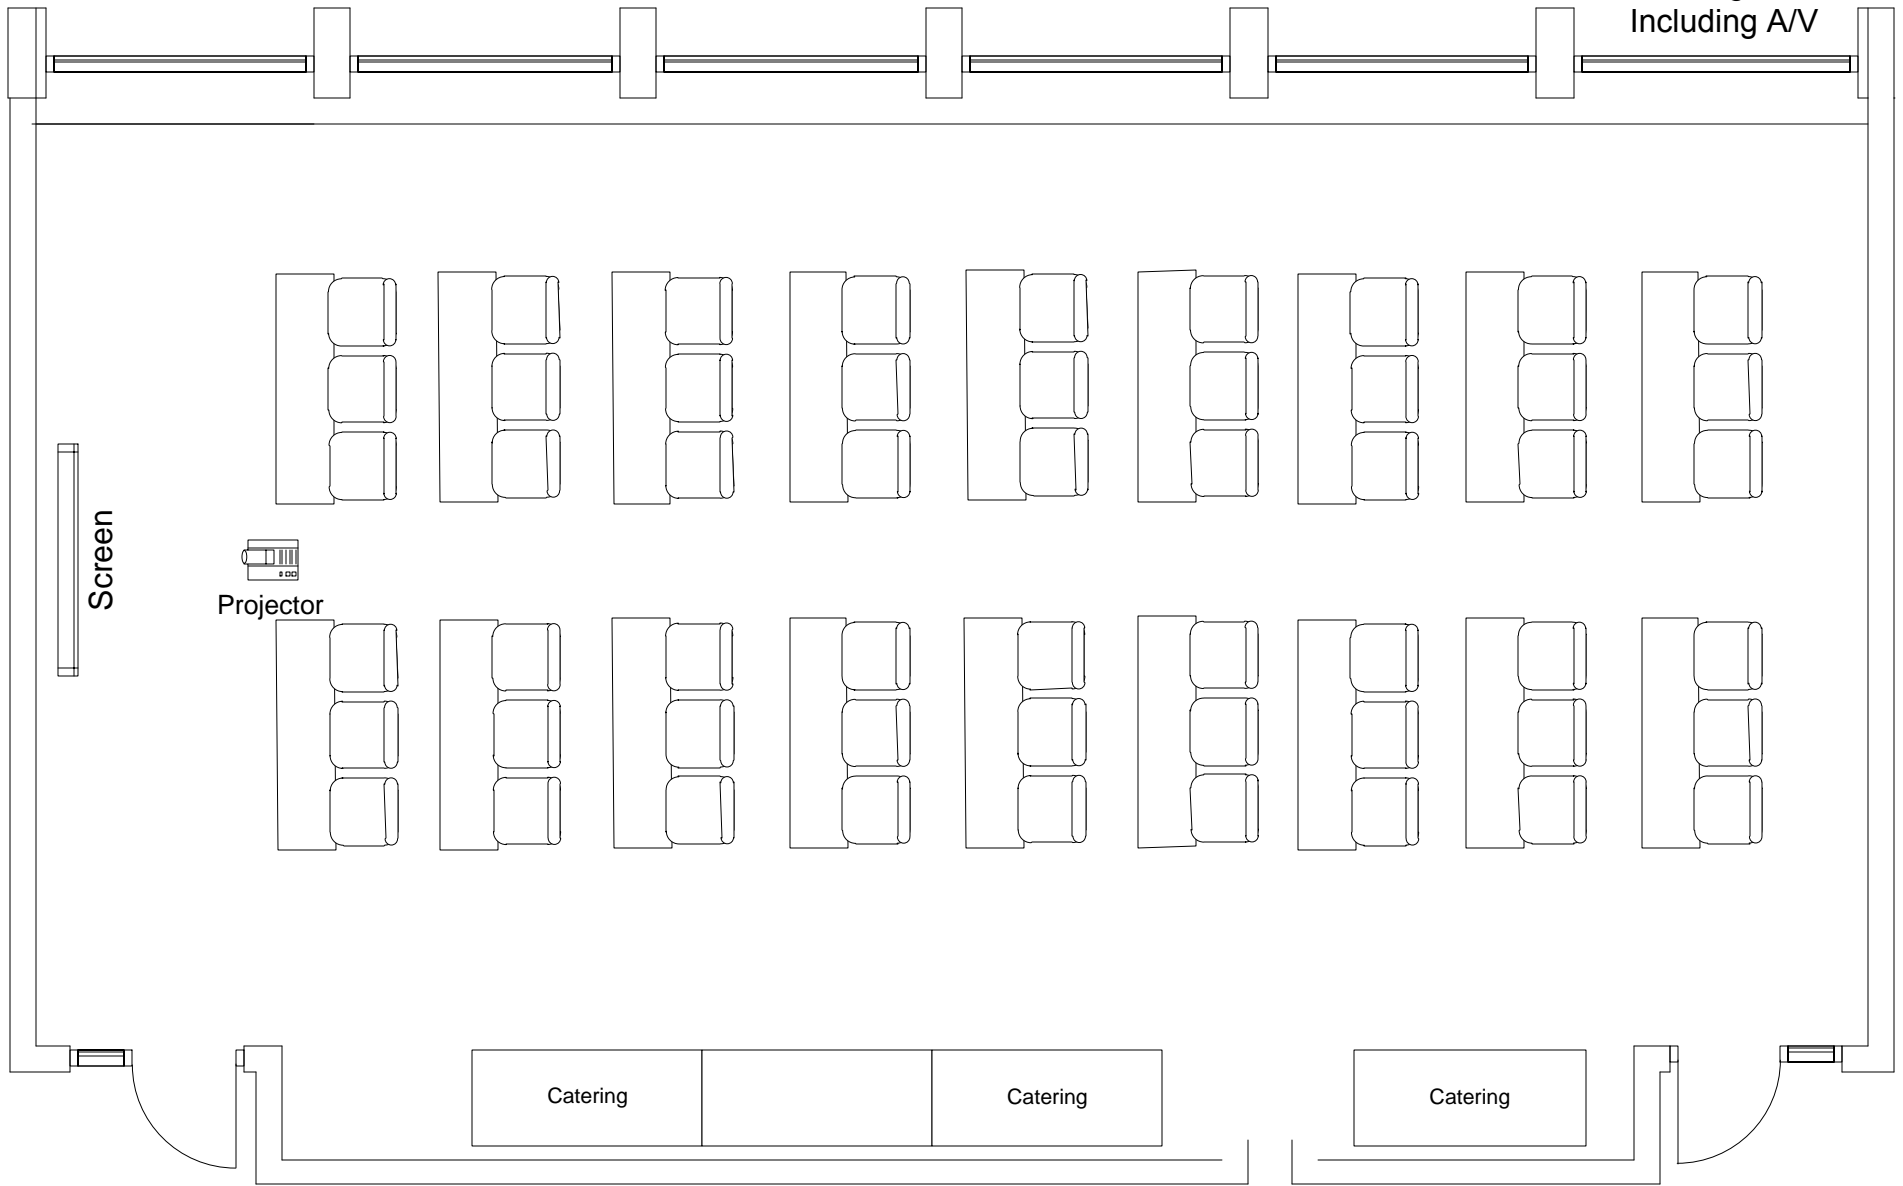

**Marvin Center
Room 403**

Classroom to max (54)
4 Catering Tables
Including A/V

**Marvin Center
Room 403**

Classroom to max (48)
4 Catering Tables
2 Head Tables
Podium and A/V

Screen

Projector

Head Table

Aisleway

Catering

Catering

**Marvin Center
Room 403**

Classroom to max (48)
2 Head Tables
Podium and A/V