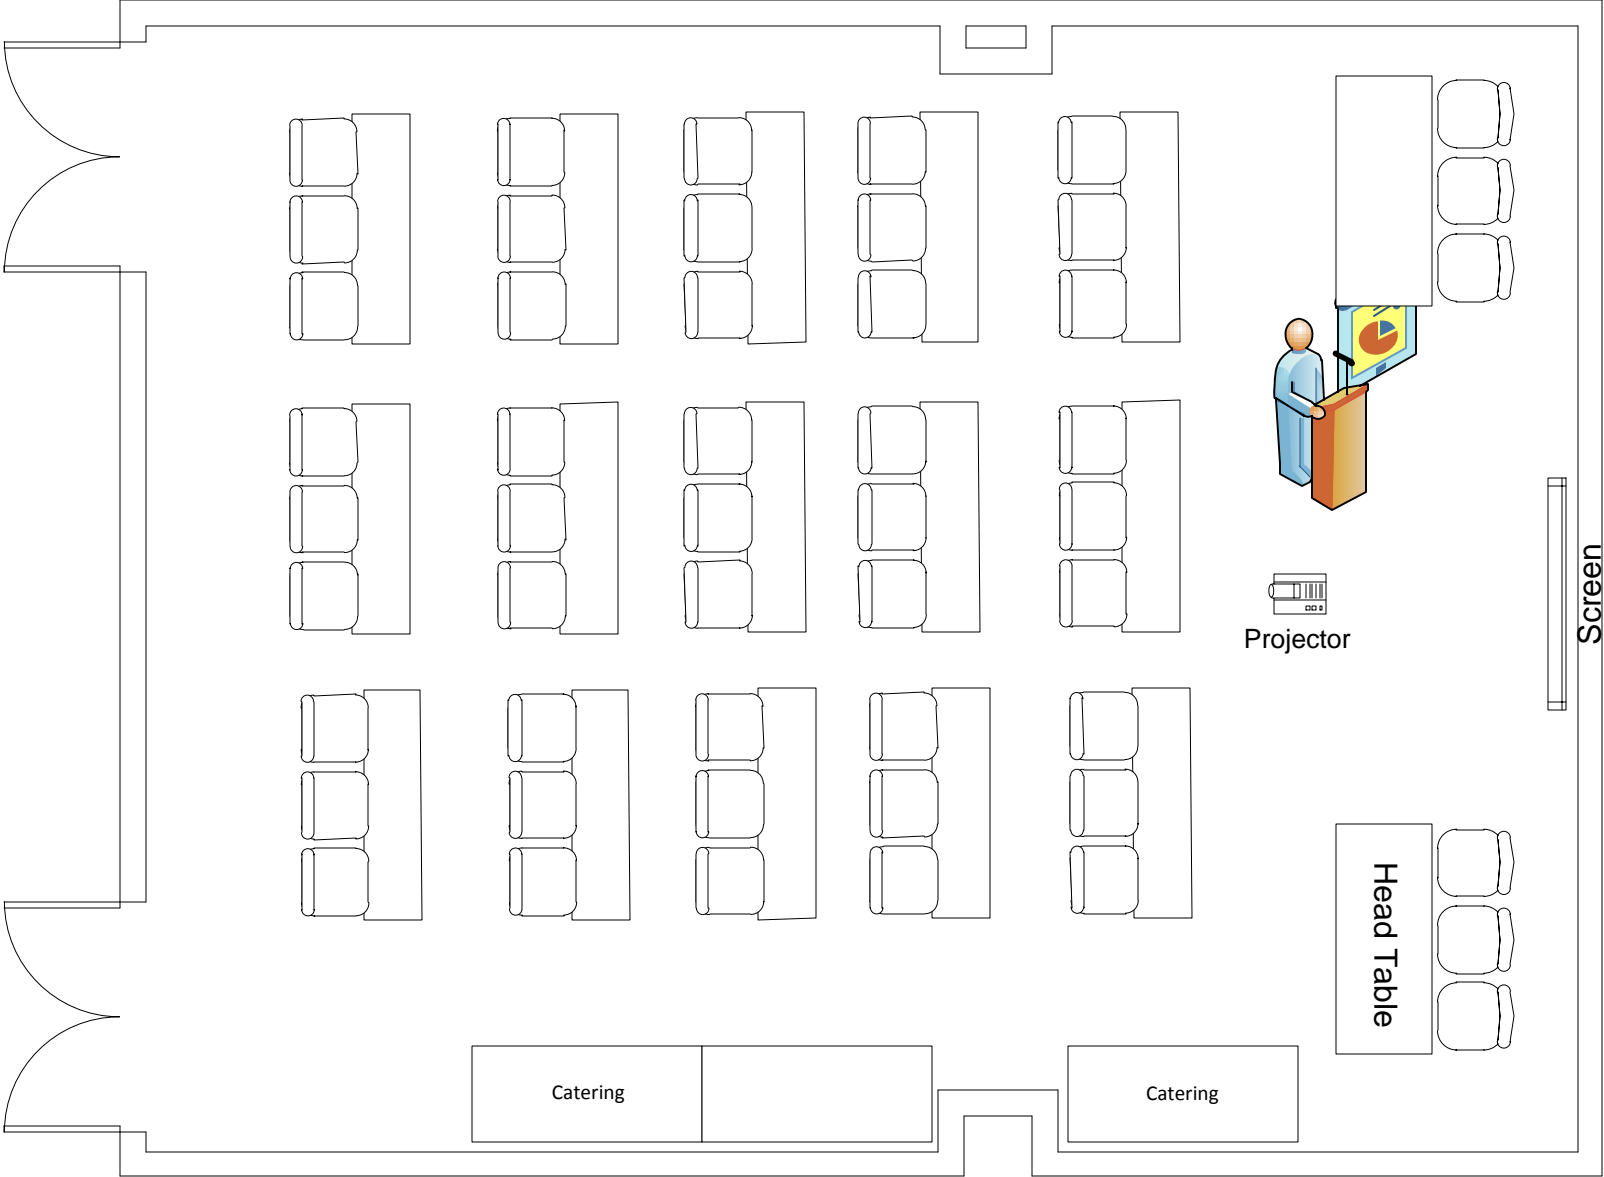

**Marvin Center  
Room 307**

Classroom to max (54)  
3 Catering Tables  
Including A/V

**Marvin Center  
Room 307**

Classroom to max (45)  
3 Catering Tables  
2 Head Tables  
Podium and A/V

**Marvin Center  
Room 307**

Classroom to max (45)  
2 Head Tables  
Podium and A/V