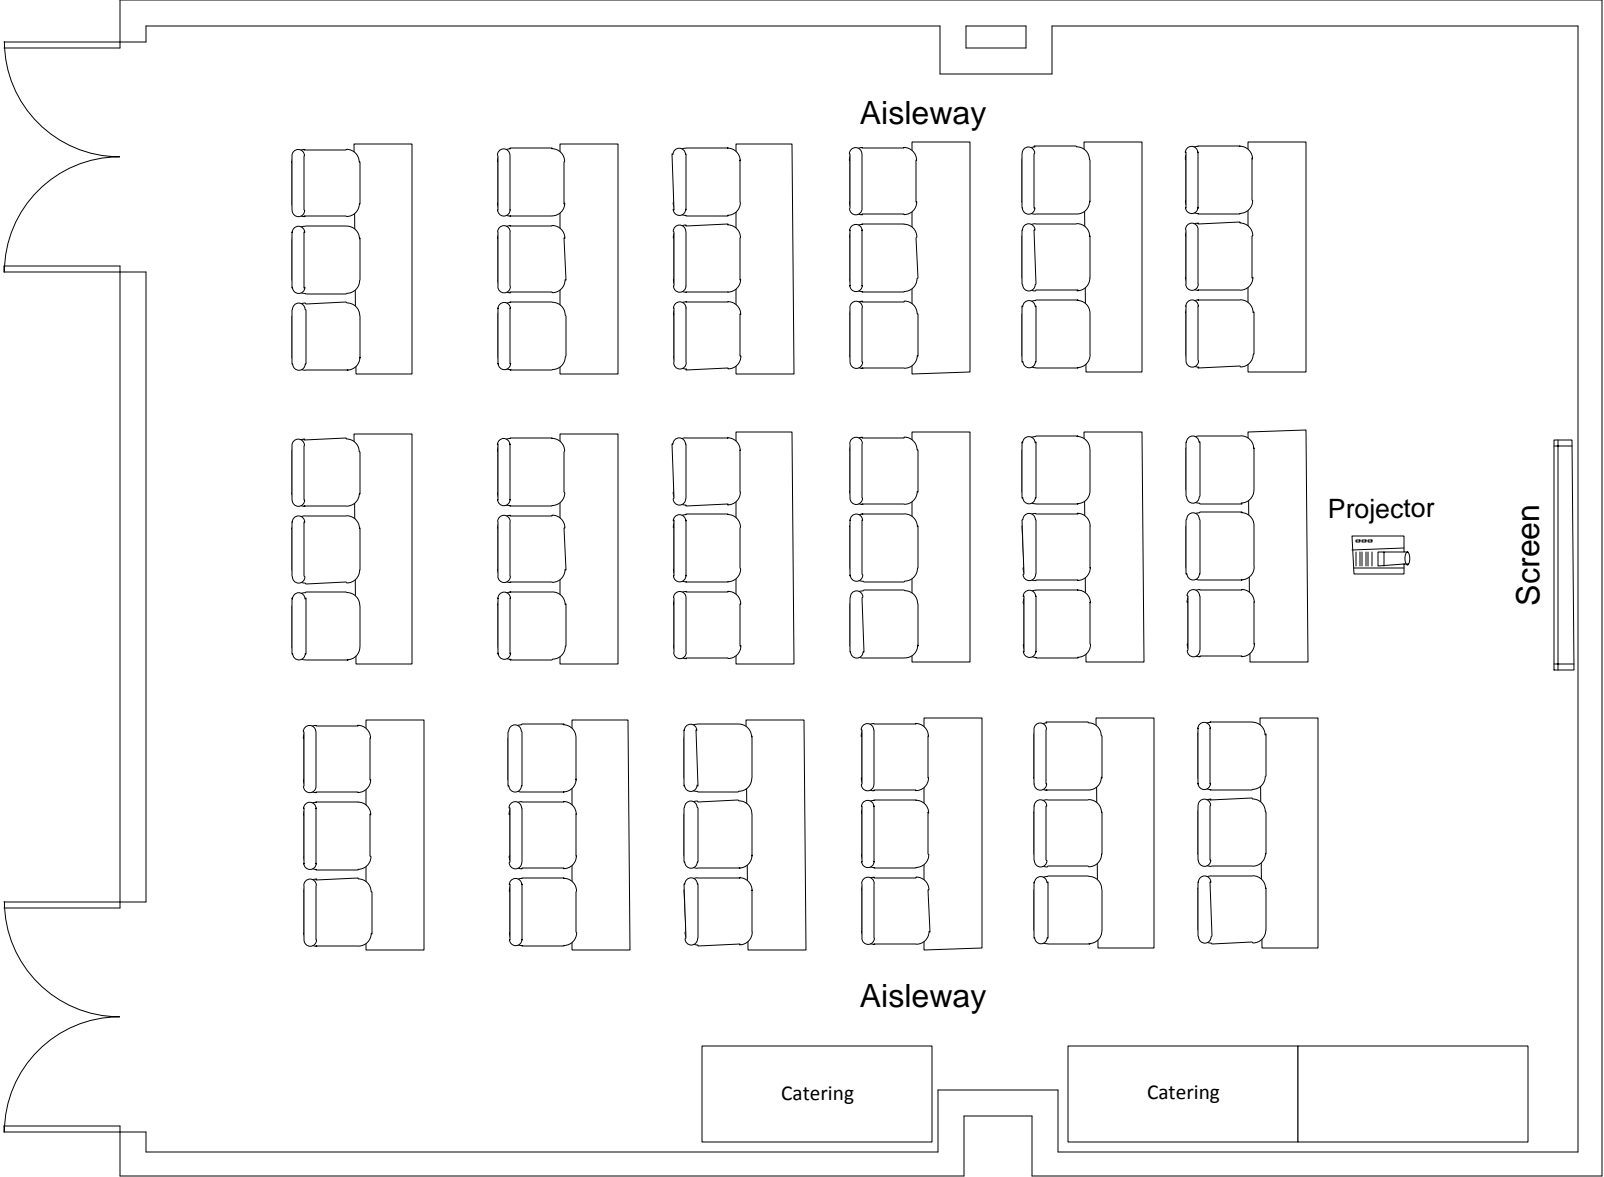

**Marvin Center  
Room 307**

Classroom to max (54)  
3 Catering Tables  
Including A/V

**Marvin Center  
Room 307**

Classroom to max (45)  
3 Catering Tables  
2 Head Tables  
Podium and A/V

**Marvin Center  
Room 307**

Classroom to max (45)  
2 Head Tables  
Podium and A/V