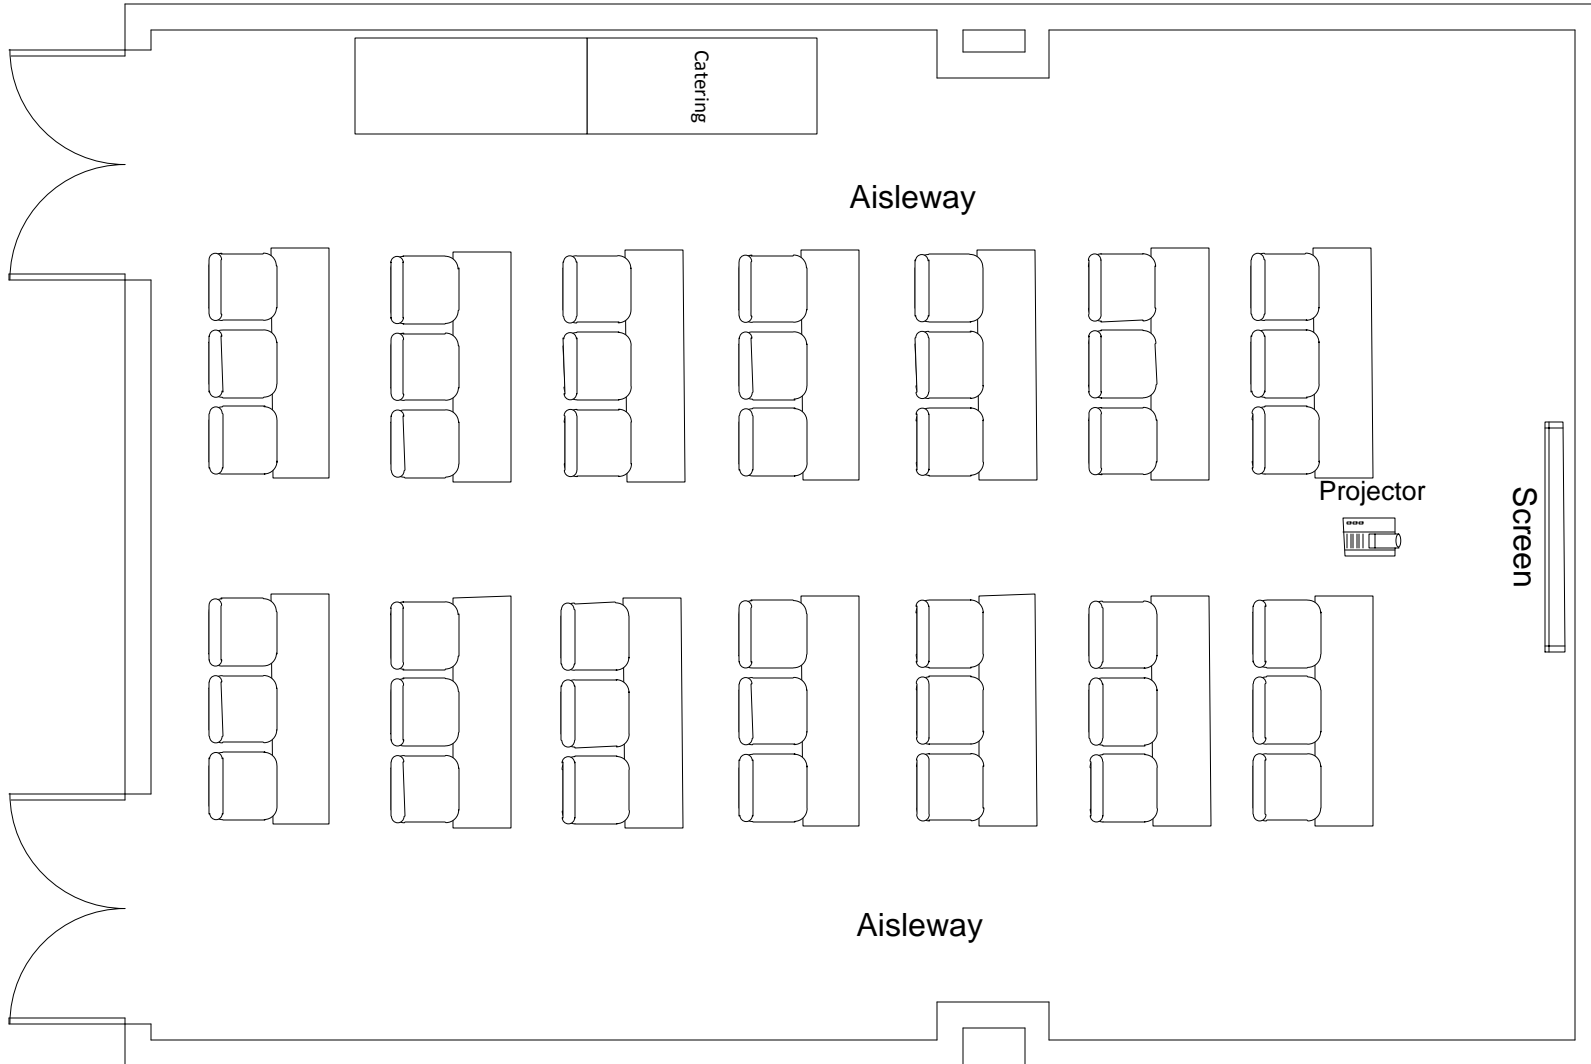

Marvin Center 308

Classroom to max (42)
2 Catering Tables
Including A/V

Marvin Center 308

Classroom to max (36)
2 Catering Tables
2 Head Tables
Podium and A/V

Marvin Center 308

Classroom to max (36)
2 Head Tables
Podium and A/V