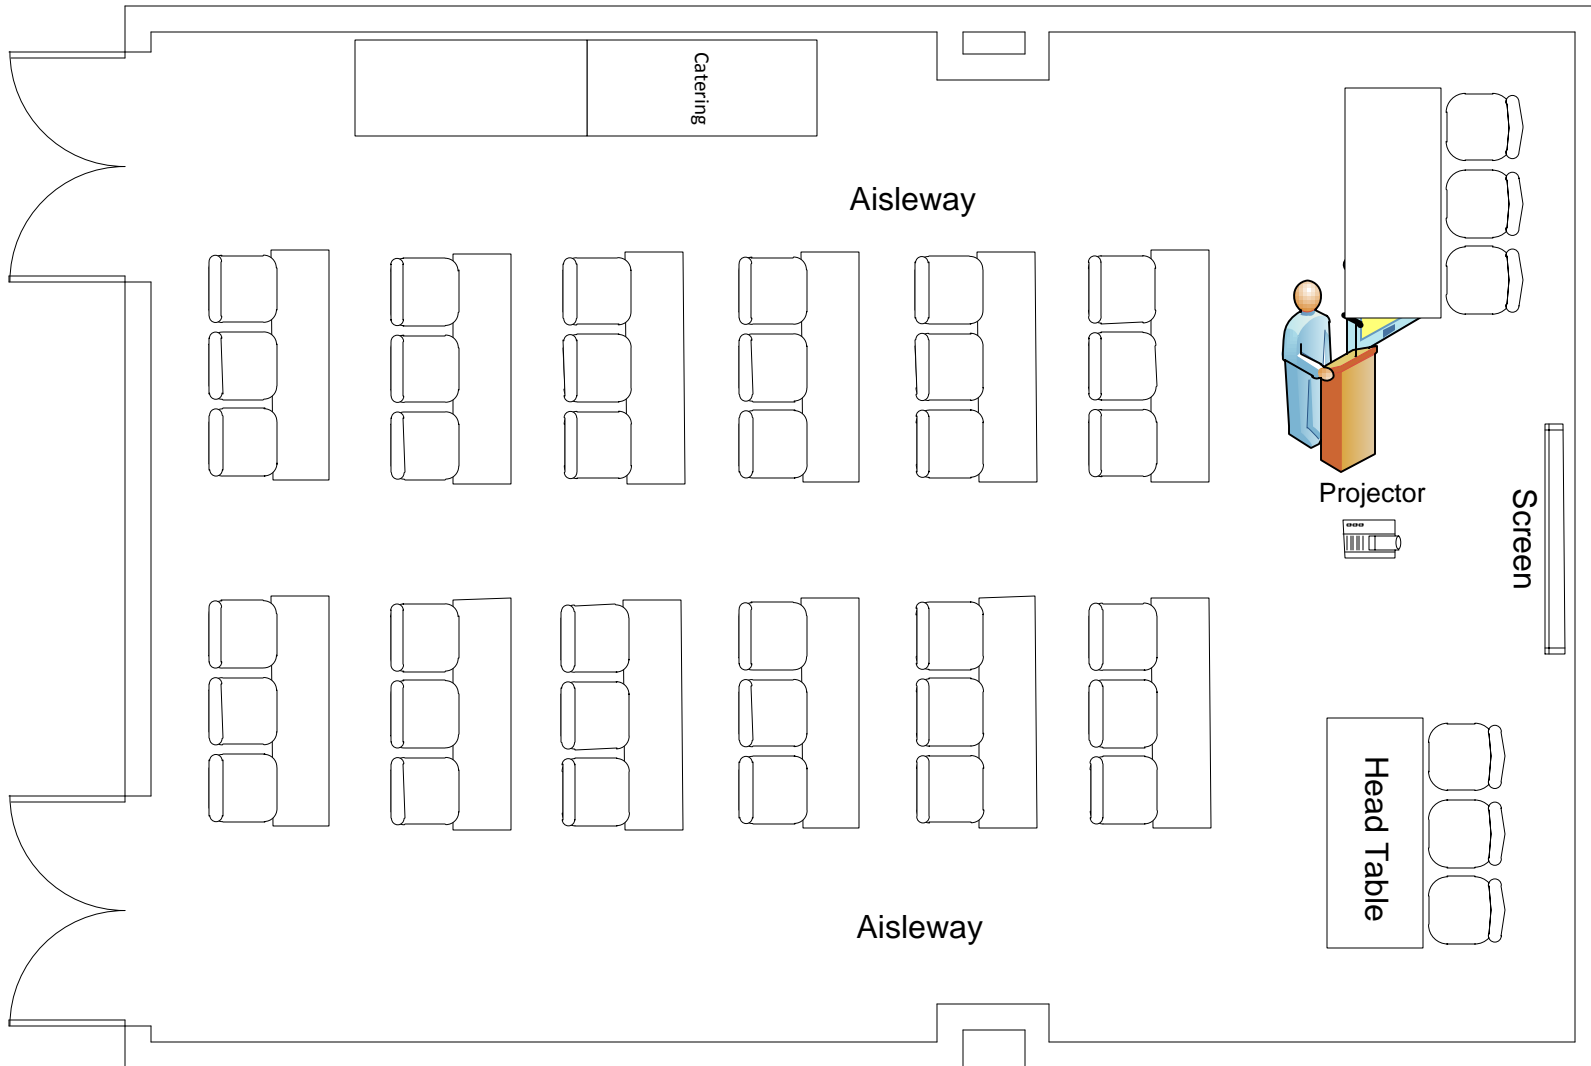

Marvin Center 308

Classroom to max (42)
2 Catering Tables
Including A/V

Marvin Center 308

Classroom to max (36)
2 Catering Tables
2 Head Tables
Podium and A/V

Marvin Center 308

Classroom to max (36)
2 Head Tables
Podium and A/V