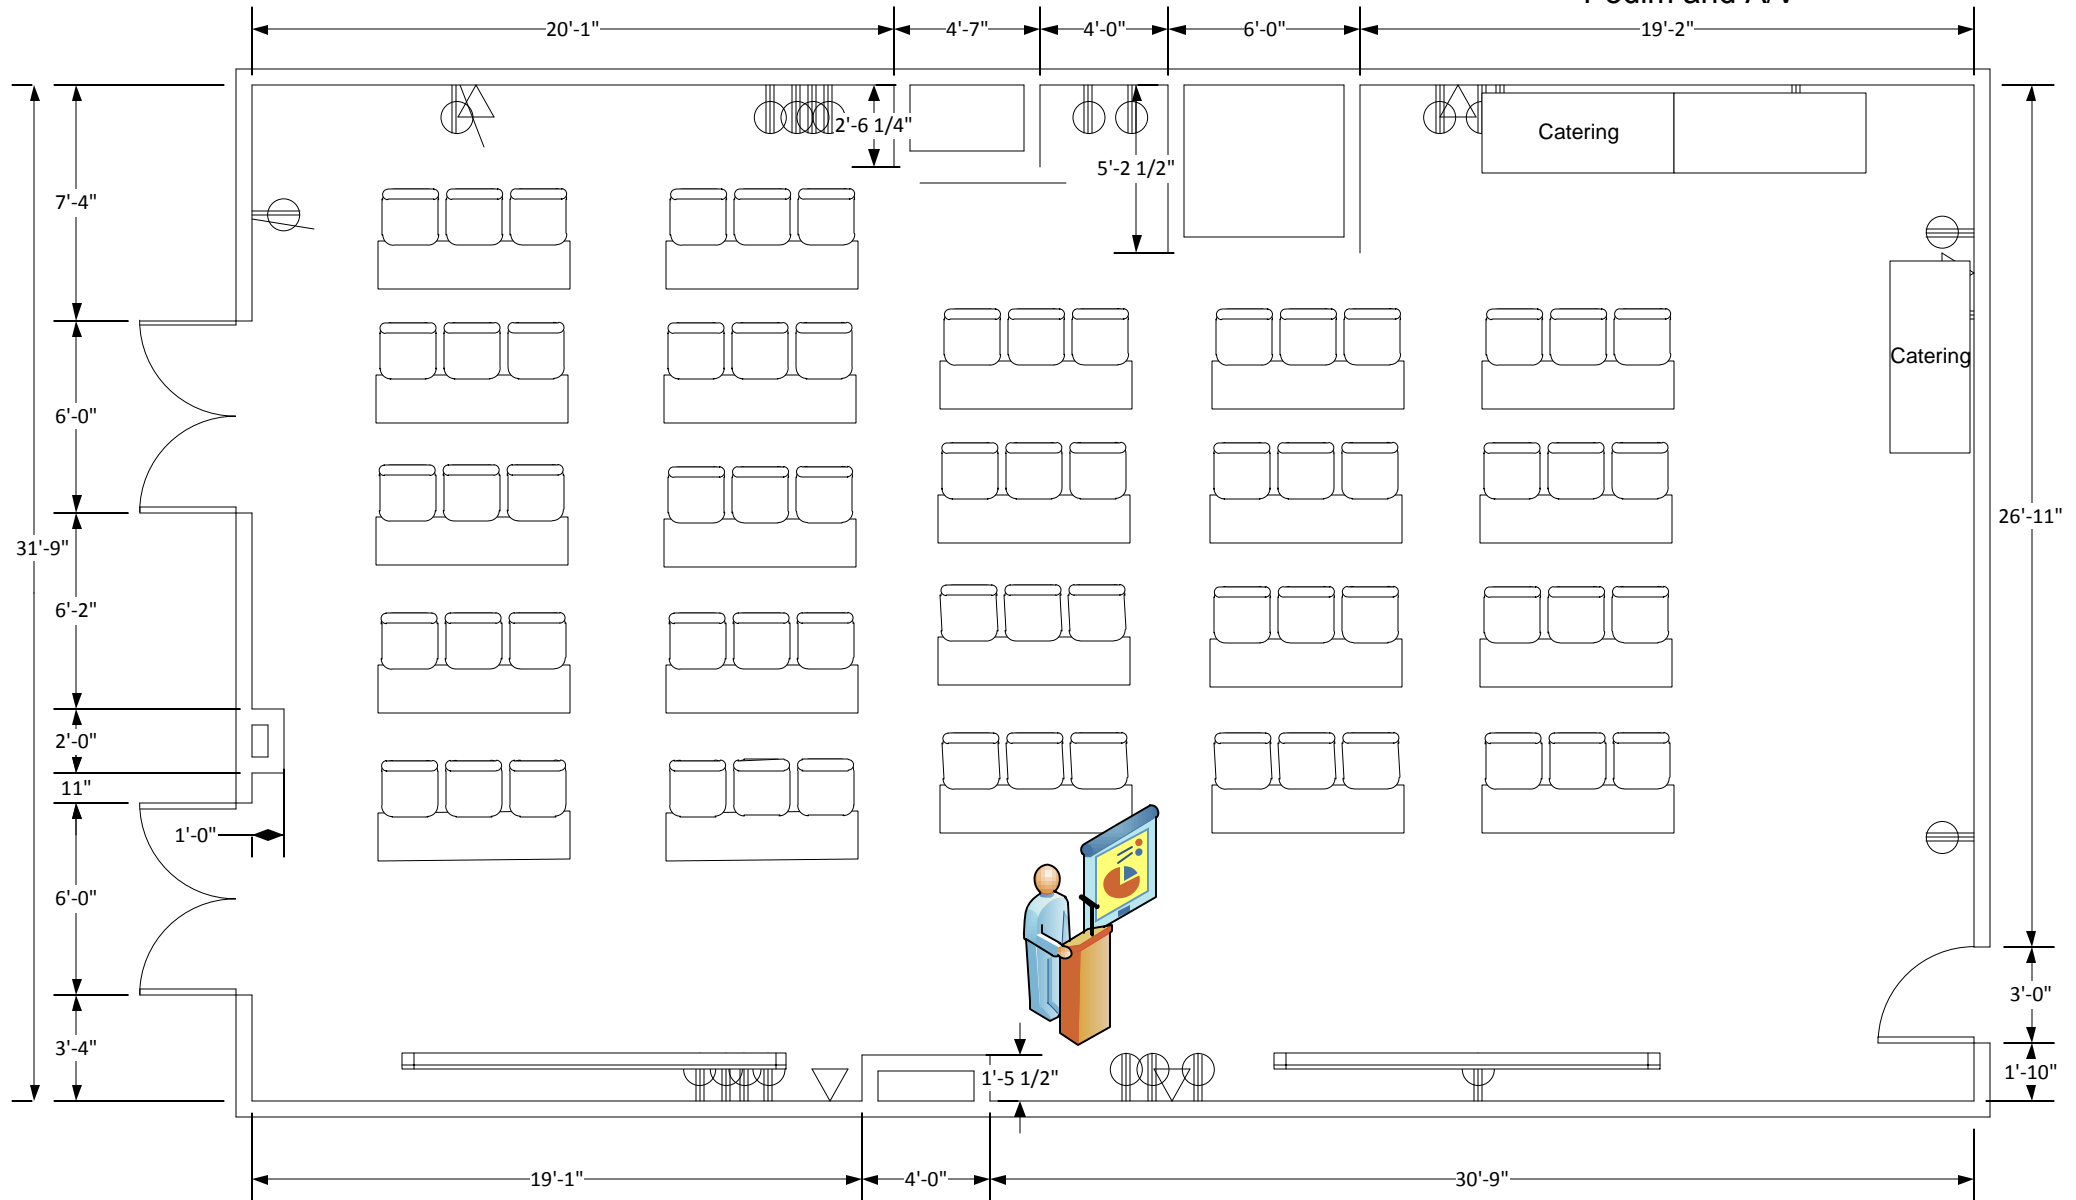

# Marvin Center Room 309

Classroom to max (66)  
3 Catering Tables  
Podium and A/V

# Marvin Center Room 309

Classroom to max (60)  
3 Catering Tables  
2 Head Tables  
Podium and A/V

# Marvin Center Room 309

Classroom to max (63)  
2 Head Tables  
Podium and A/V