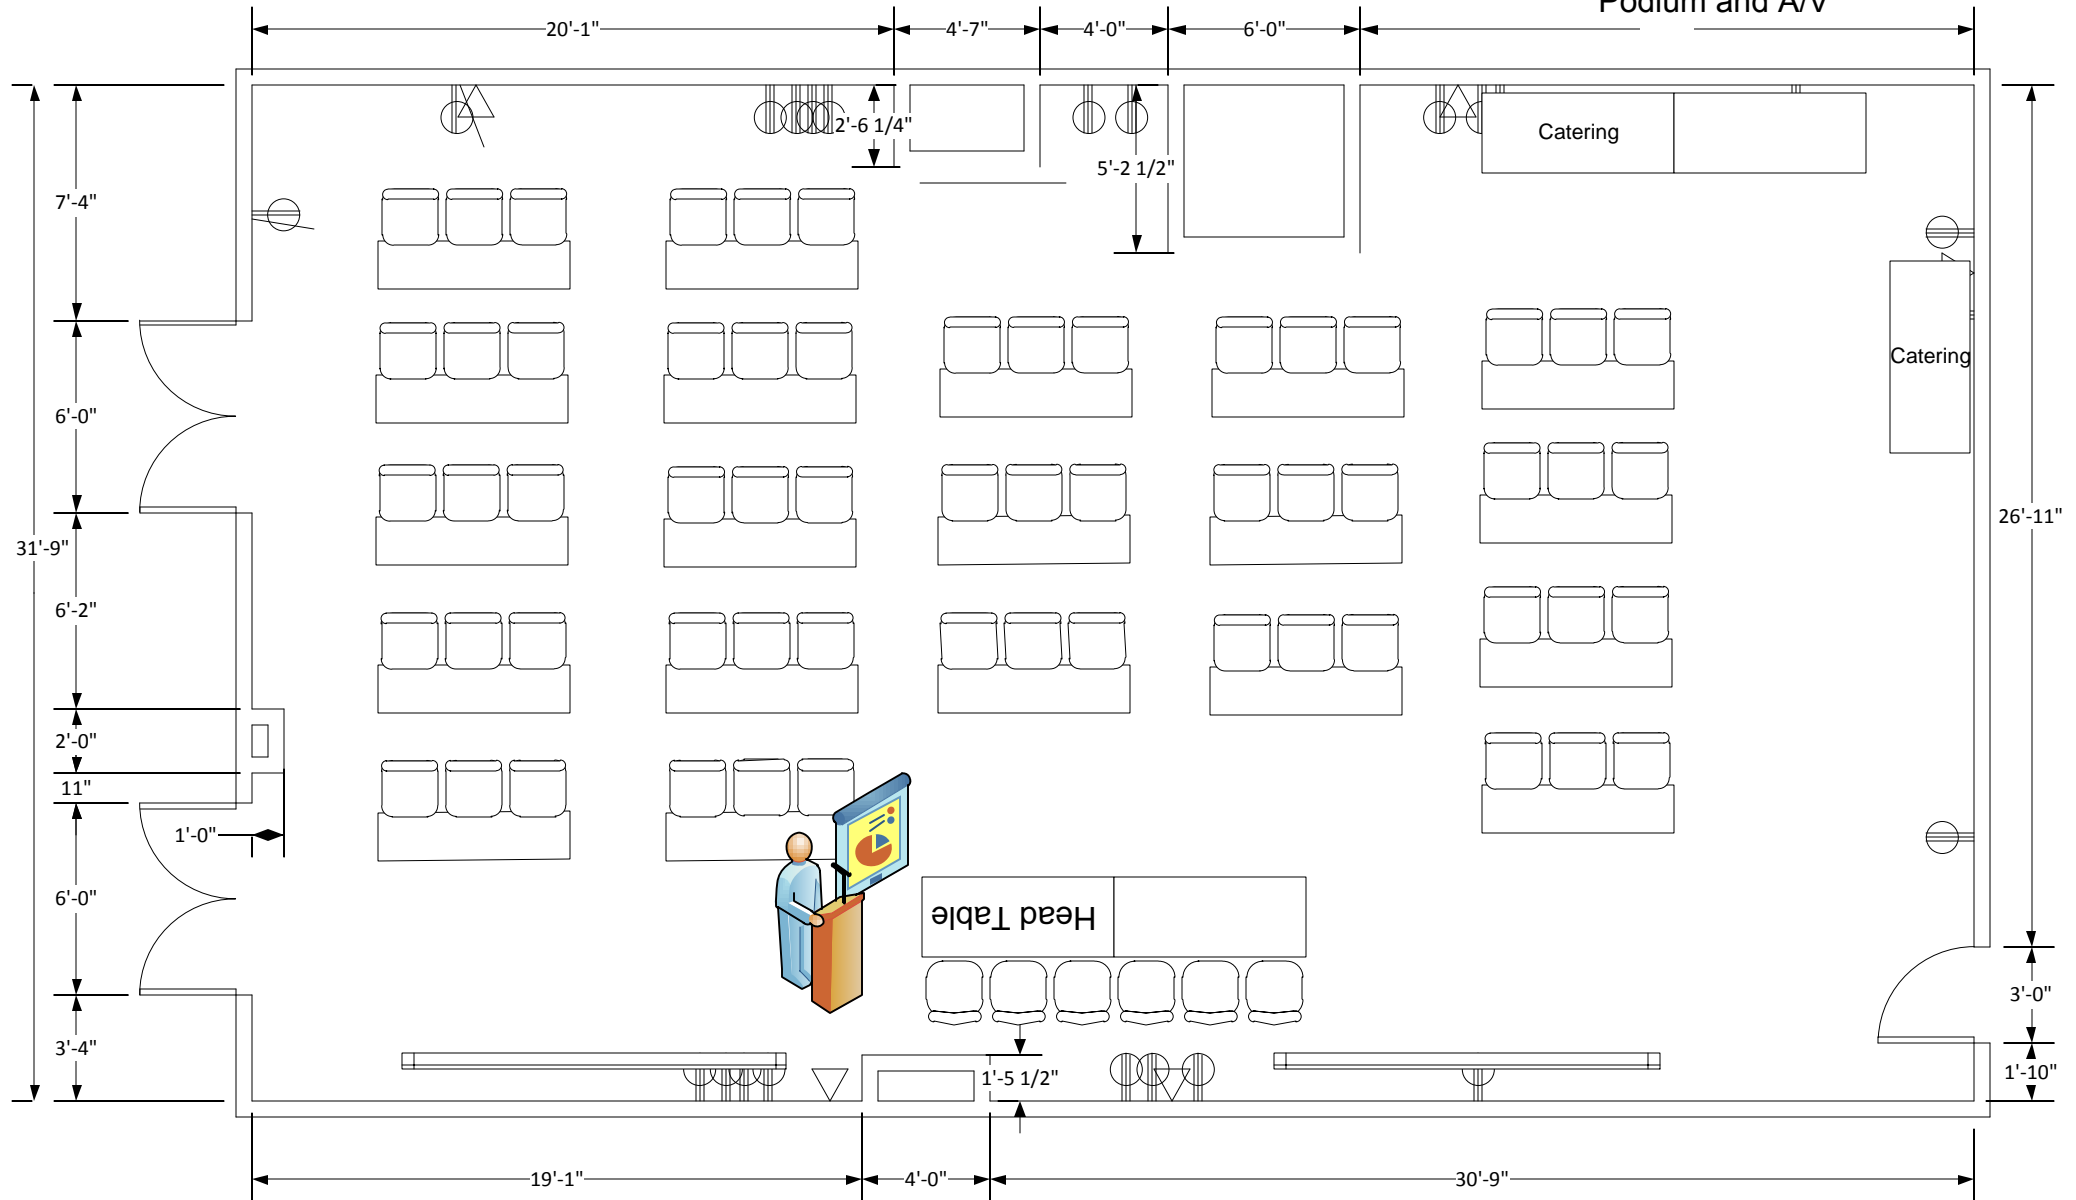

# Marvin Center Room 309

Classroom to max (66)  
3 Catering Tables  
Podium and A/V

# Marvin Center Room 309

Classroom to max (60)  
3 Catering Tables  
2 Head Tables  
Podium and A/V

# Marvin Center Room 309

Classroom to max (63)  
2 Head Tables  
Podium and A/V