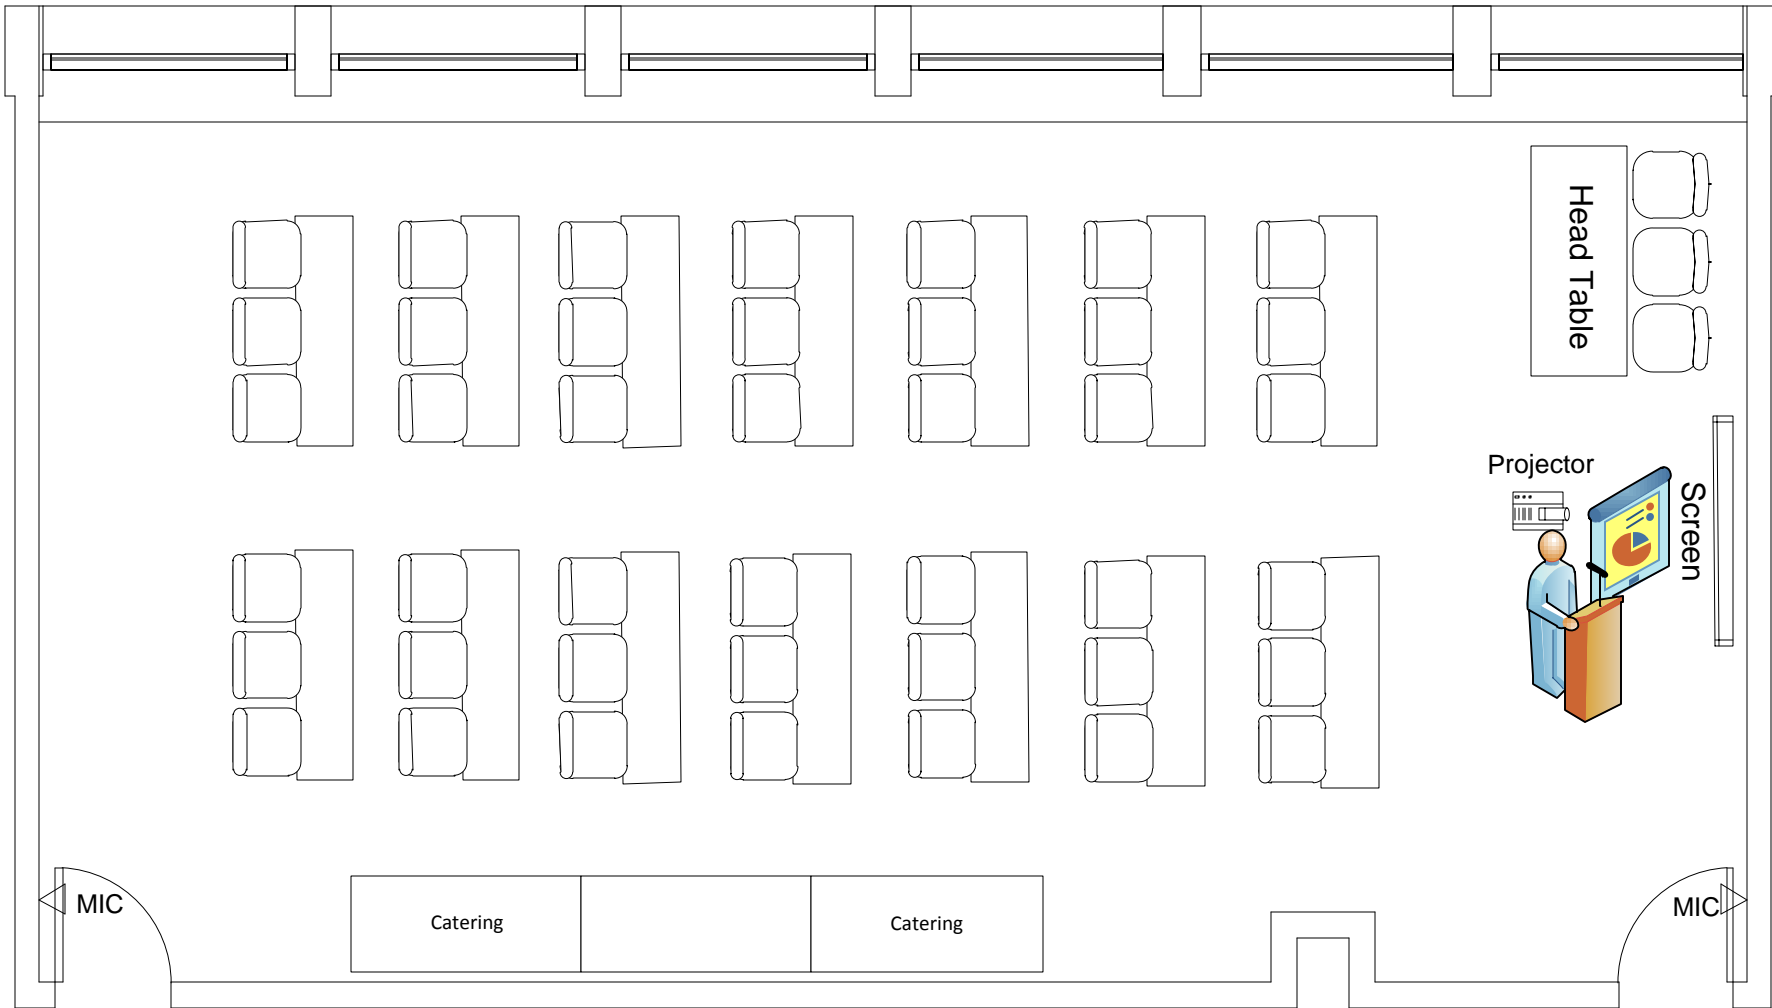

# Marvin Center Room 310

Classroom to max (48)  
3 Catering Tables  
Including A/V

**Marvin Center  
Room 310**

Classroom to max (42)  
3 Catering Tables  
Head Table  
Podium and A/V

**Marvin Center  
Room 310**

Classroom to max (42)  
Head Table  
Podium and A/V