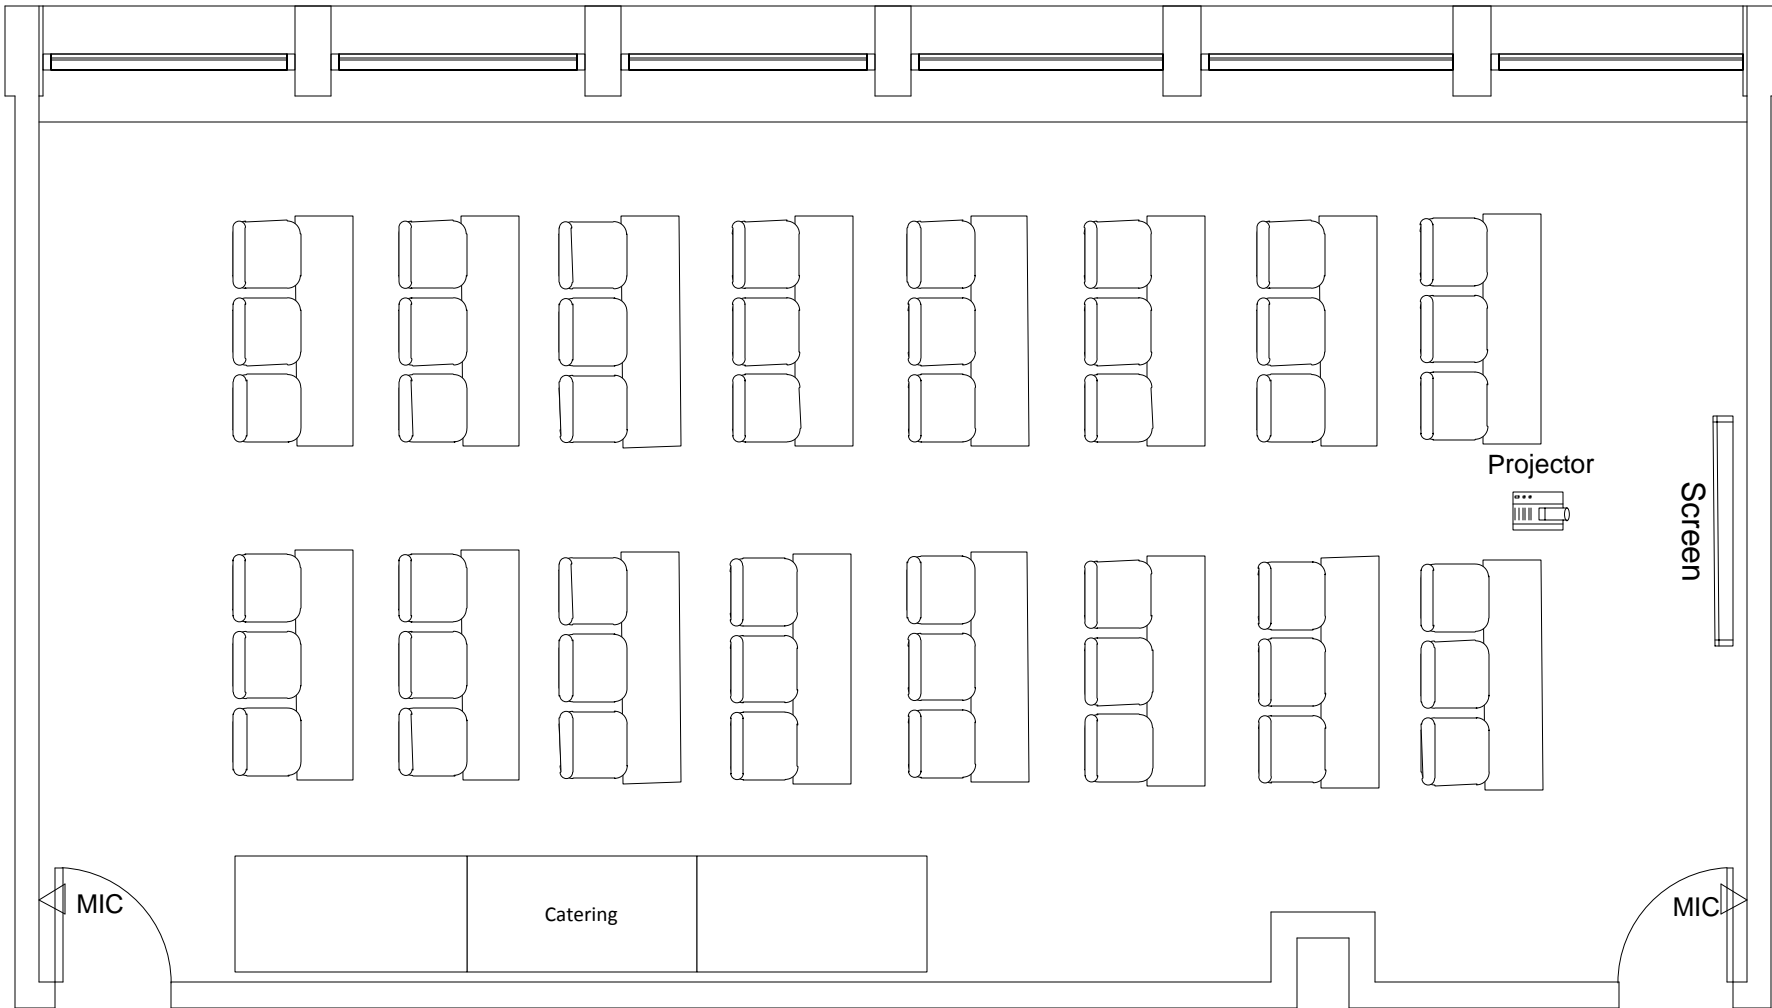

# Marvin Center Room 310

Classroom to max (48)  
3 Catering Tables  
Including A/V

**Marvin Center  
Room 310**

Classroom to max (42)  
3 Catering Tables  
Head Table  
Podium and A/V

**Marvin Center  
Room 310**

Classroom to max (42)  
Head Table  
Podium and A/V