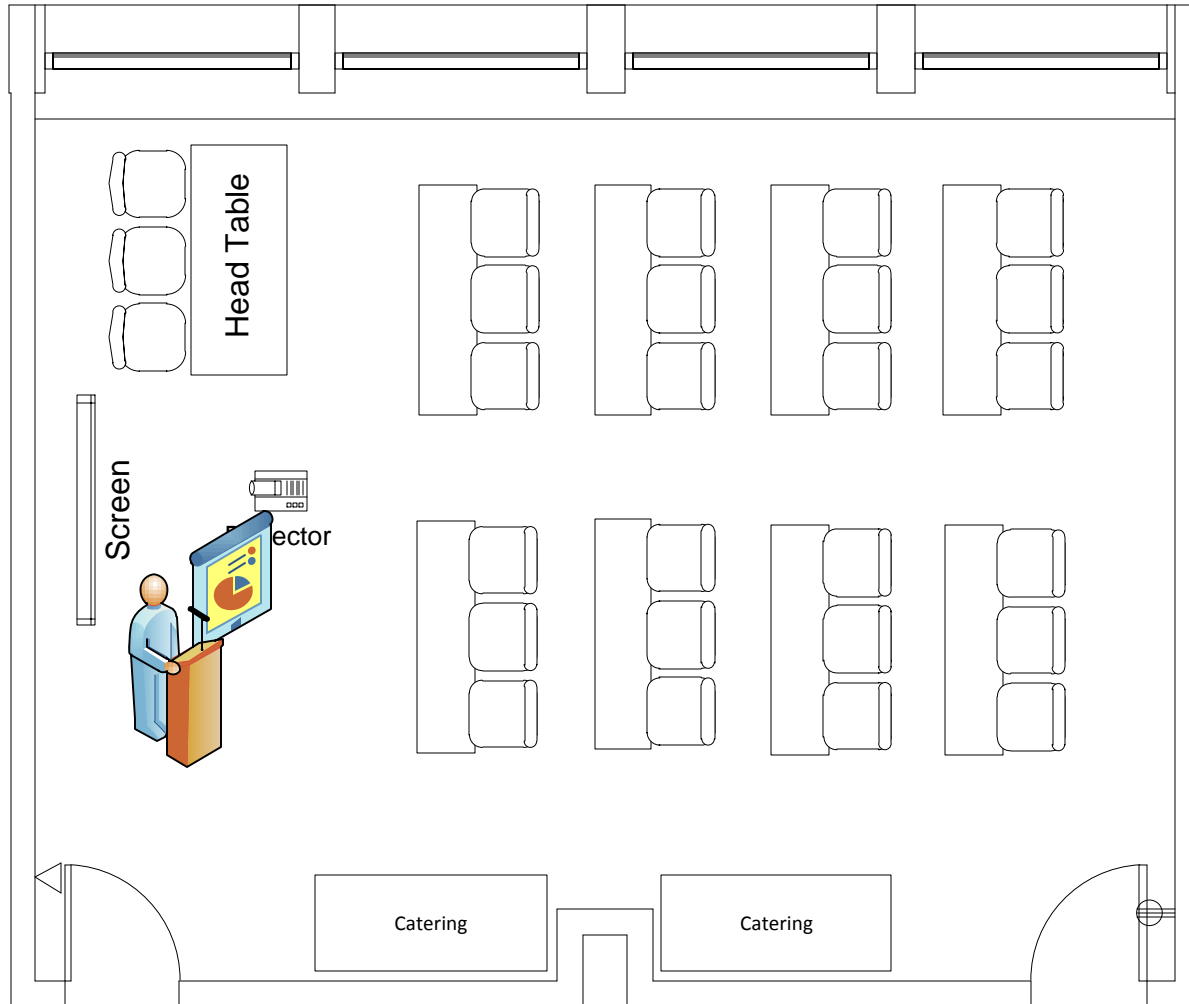

# Marvin Center Room 311

Classroom to max (30)  
2 Catering Tables  
Including A/V

**Marvin Center  
Room 311**

Classroom to max (24)  
2 Catering Tables  
Head table  
Podium and A/V

# Marvin Center Room 311

Classroom to max (24)  
Head table  
Podium and A/V