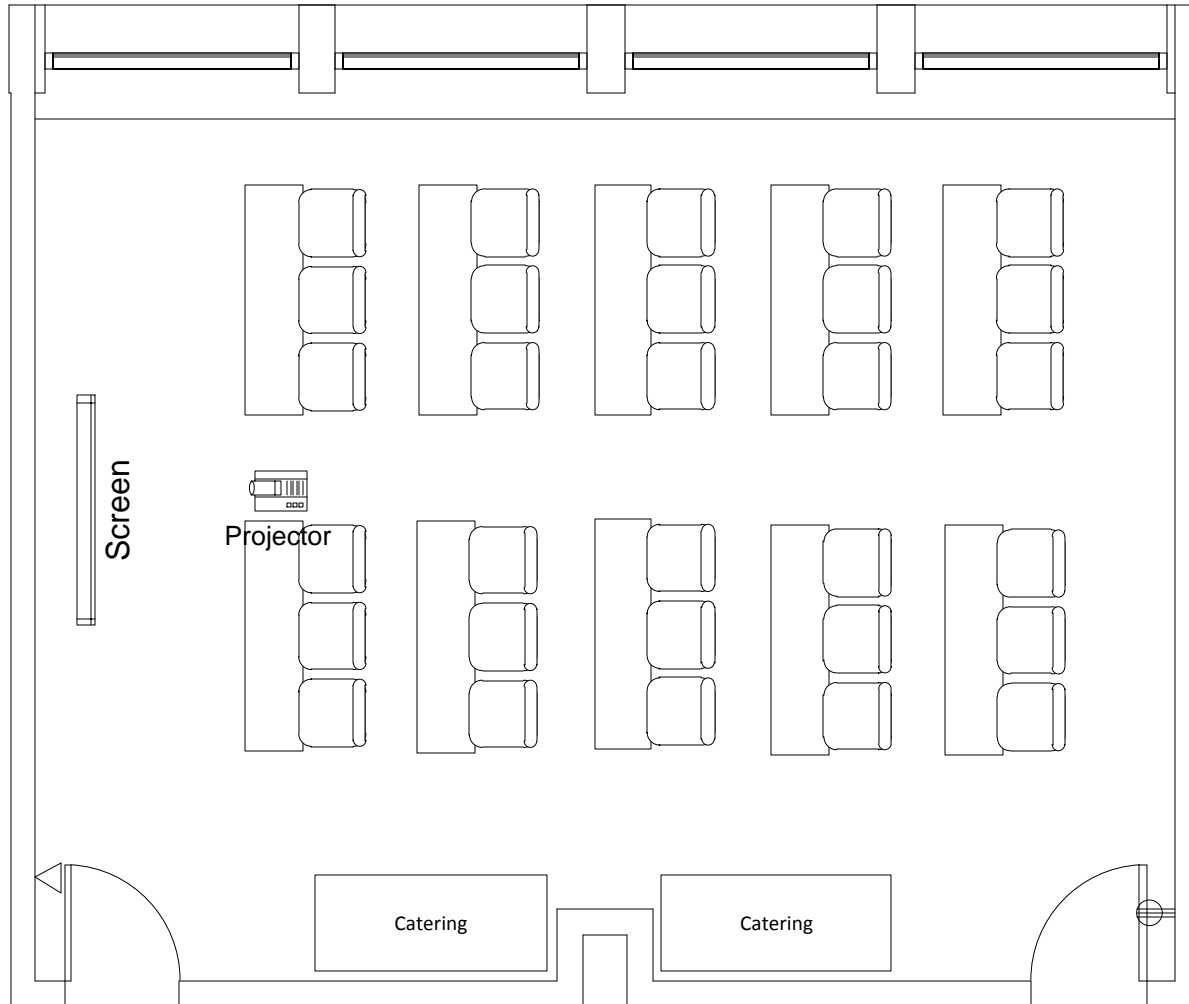

# Marvin Center Room 311

Classroom to max (30)  
2 Catering Tables  
Including A/V

**Marvin Center  
Room 311**

Classroom to max (24)  
2 Catering Tables  
Head table  
Podium and A/V

# Marvin Center Room 311

Classroom to max (24)  
Head table  
Podium and A/V