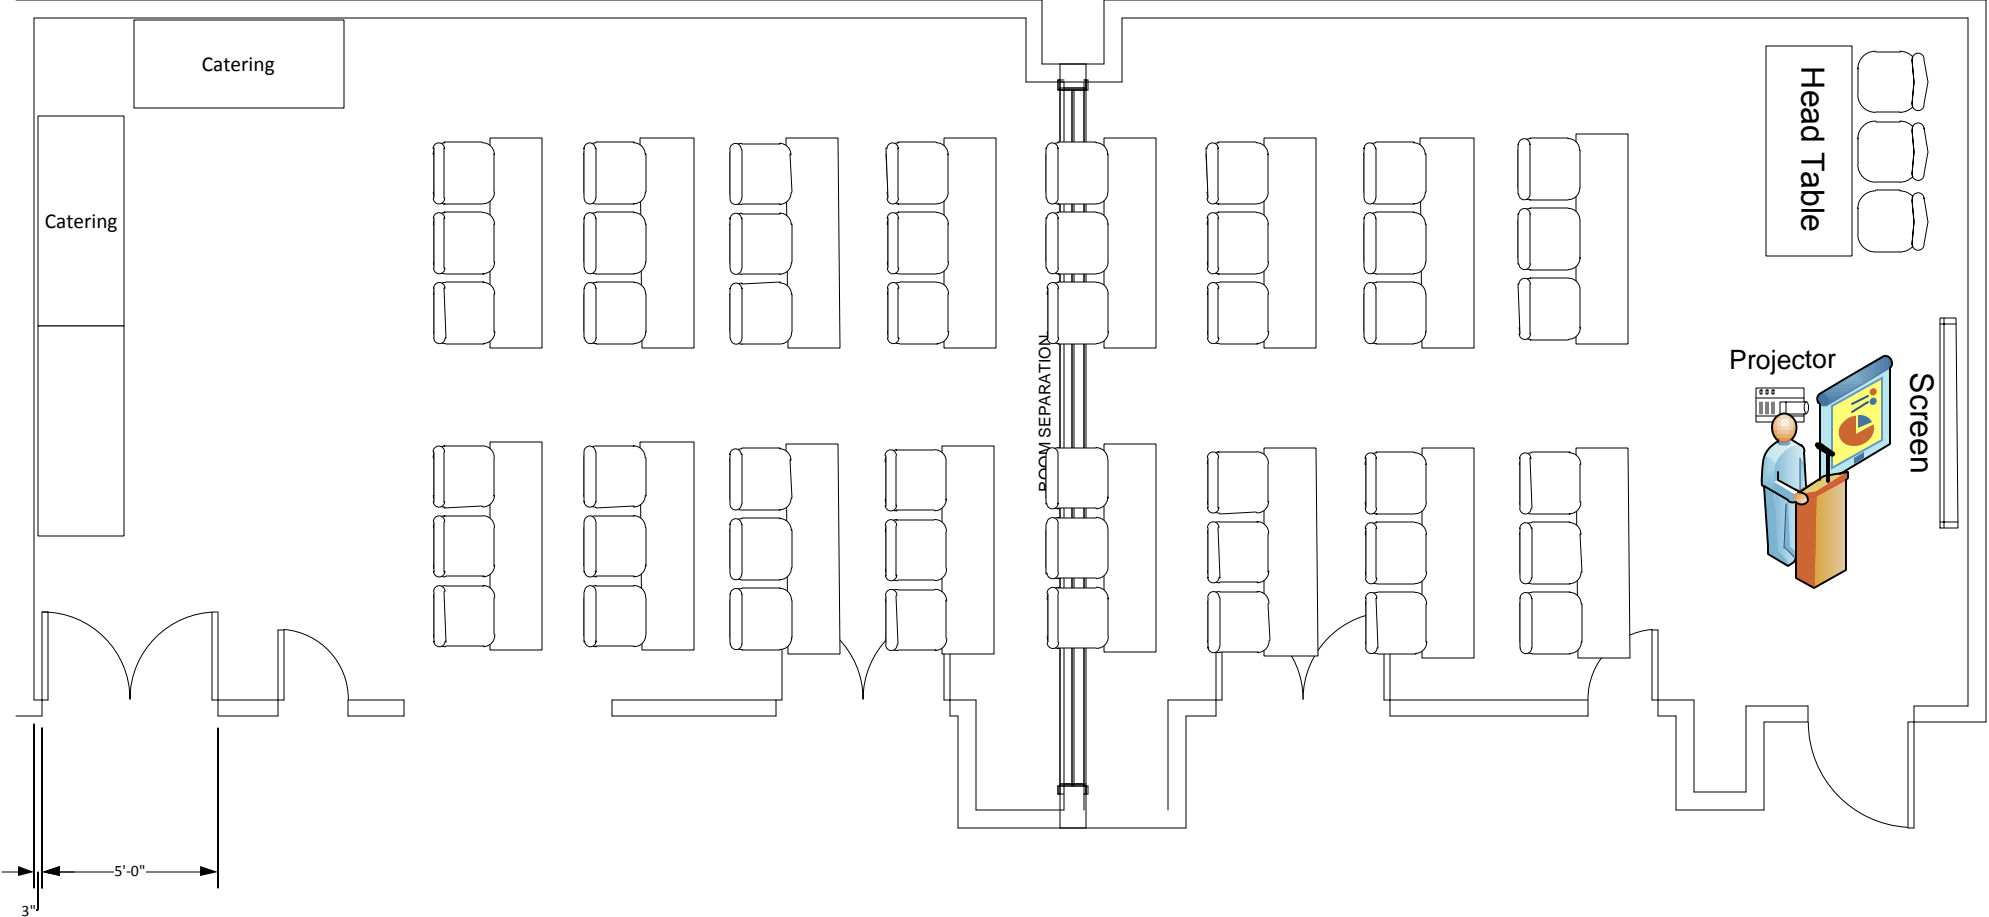

**Marvin Center
Room 402-404**

Classroom to max (54)
3 Catering Tables
Including A/V

404

402

**Marvin Center
Room 402-404**

Classroom to max (48)
3 Catering Tables
Head table
Podium and A/V

404

402

**Marvin Center
Room 402-404**

Classroom to max (57)
Head table
Podium and A/V

404

402

Aisleway

Aisleway

Aisleway

Head Table

Projector

Screen

Aisleway

Aisleway

ROOM SEPARATION