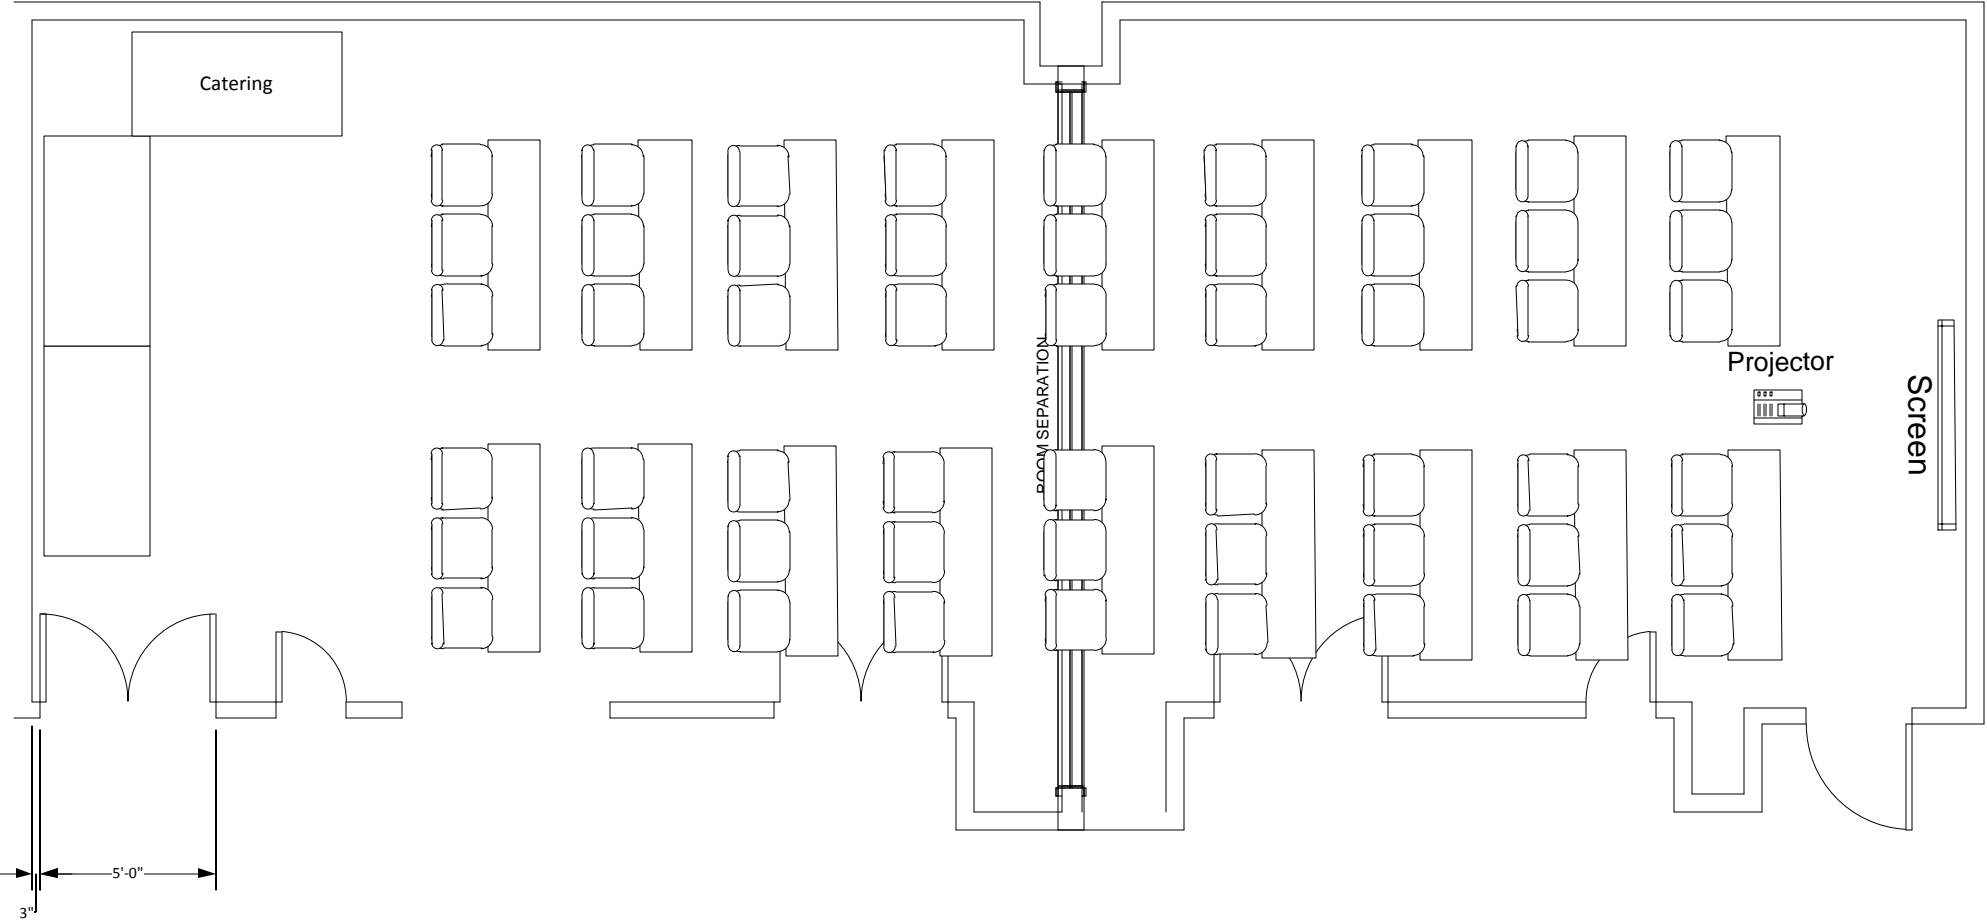

**Marvin Center
Room 402-404**

Classroom to max (54)
3 Catering Tables
Including A/V

404

402

**Marvin Center
Room 402-404**

Classroom to max (48)
3 Catering Tables
Head table
Podium and A/V

404

402

**Marvin Center
Room 402-404**

Classroom to max (57)
Head table
Podium and A/V

404

402

Aisleway

Aisleway

Aisleway

Head Table

Projector

Screen

Aisleway

Aisleway

ROOM SEPARATION