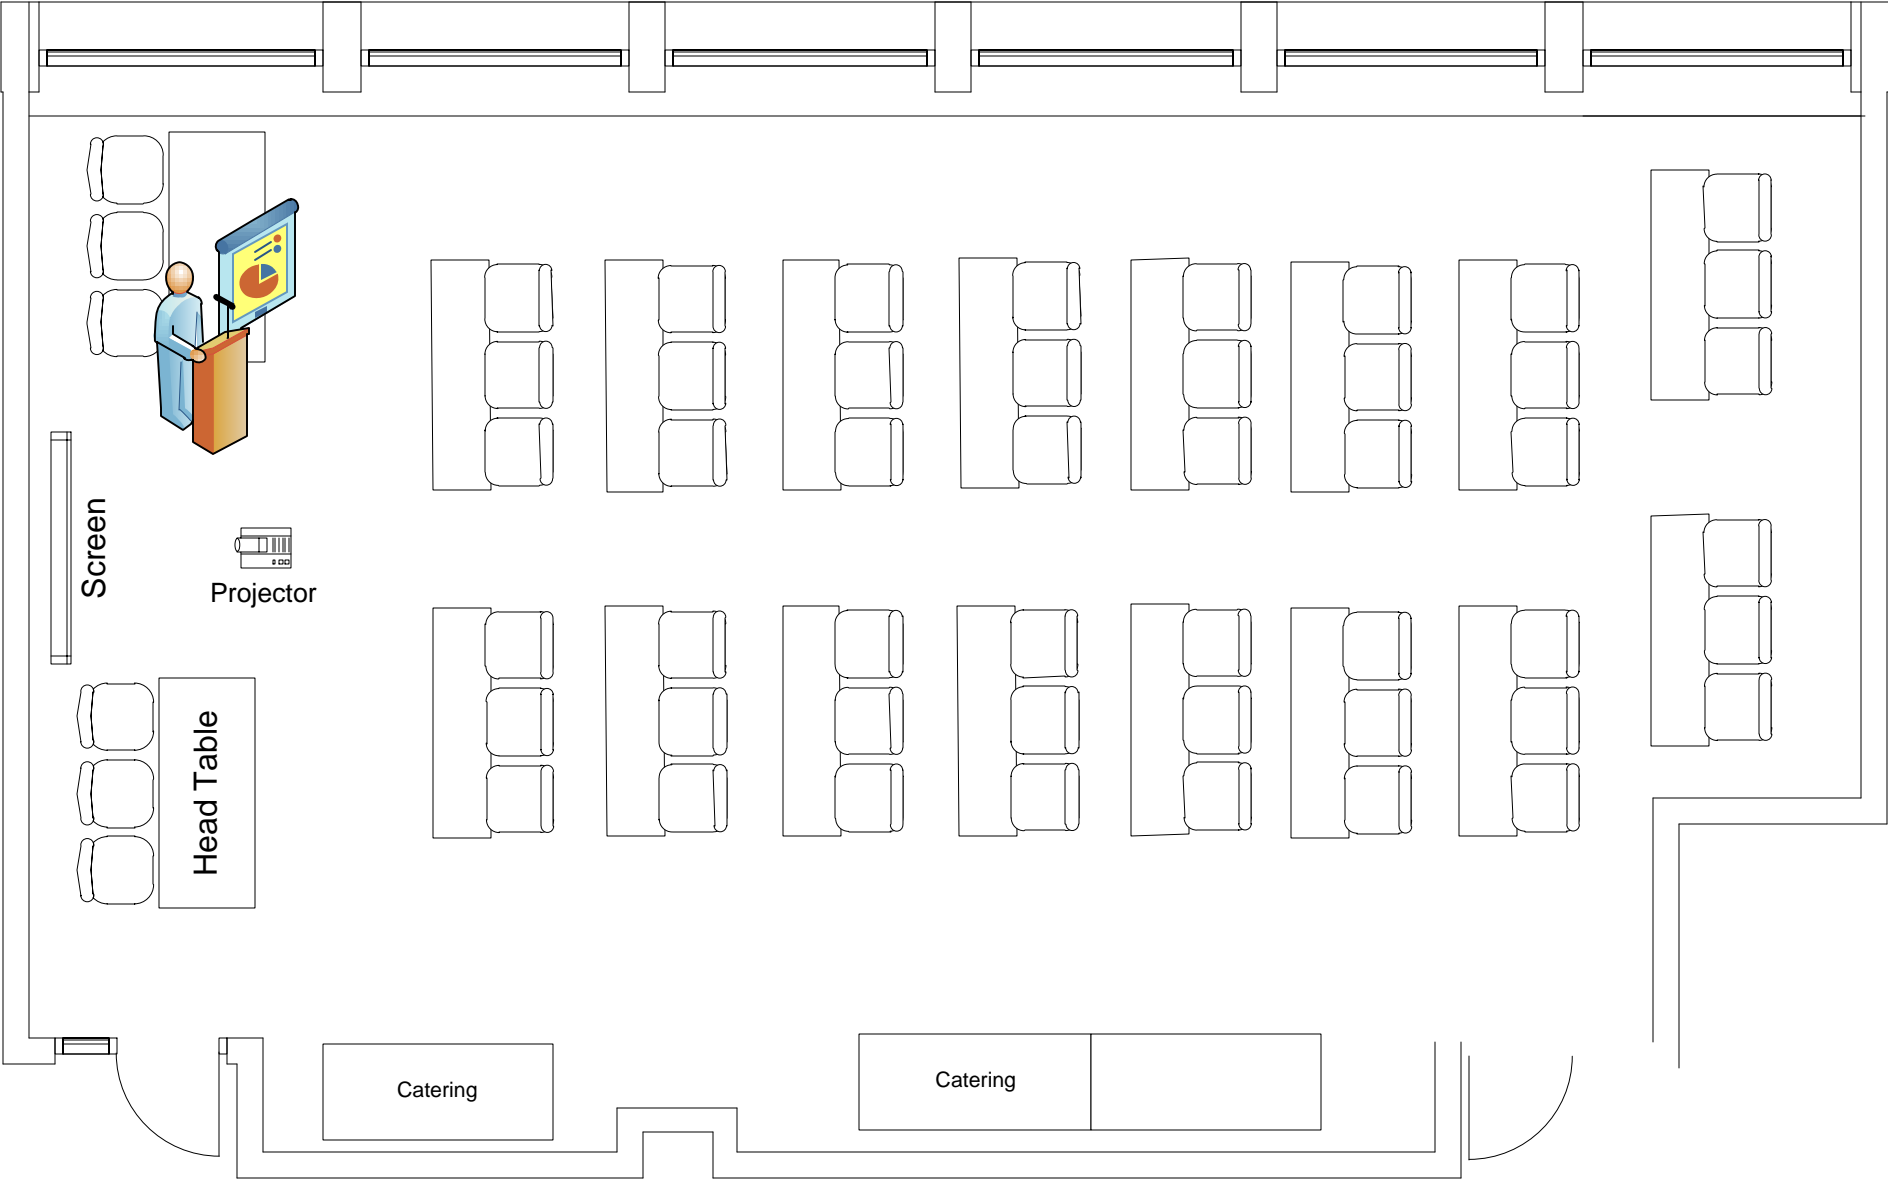

**Marvin Center
Room 405**

Classroom to max (54)
3 Catering Tables
Including A/V

**Marvin Center
Room 405**

Classroom to max (48)
3 Catering Tables
2 Head Tables
Podium and A/V

**Marvin Center
Room 405**

Classroom to max (48)
2 Head Tables
Podium and A/V