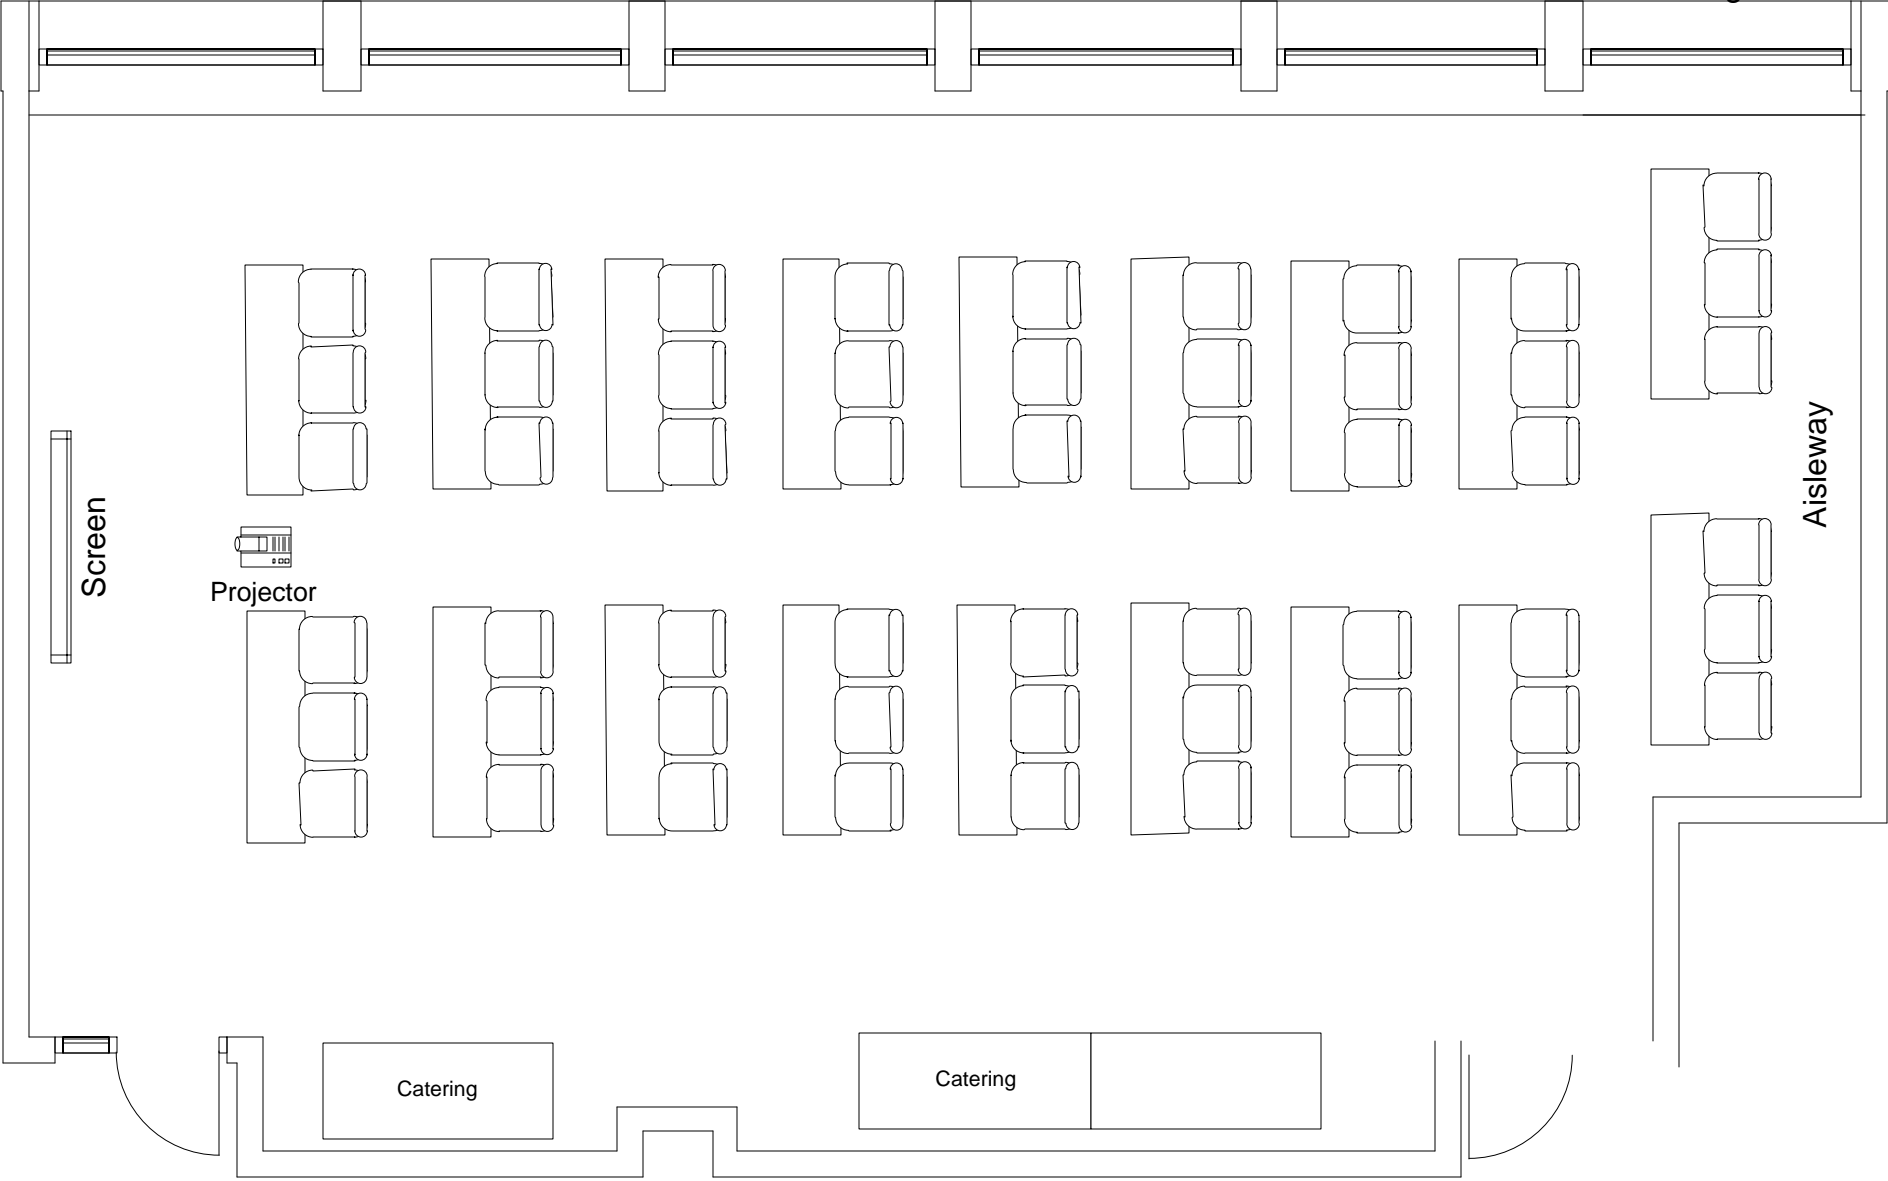

**Marvin Center
Room 405**

Classroom to max (54)
3 Catering Tables
Including A/V

**Marvin Center
Room 405**

Classroom to max (48)
3 Catering Tables
2 Head Tables
Podium and A/V

**Marvin Center
Room 405**

Classroom to max (48)
2 Head Tables
Podium and A/V