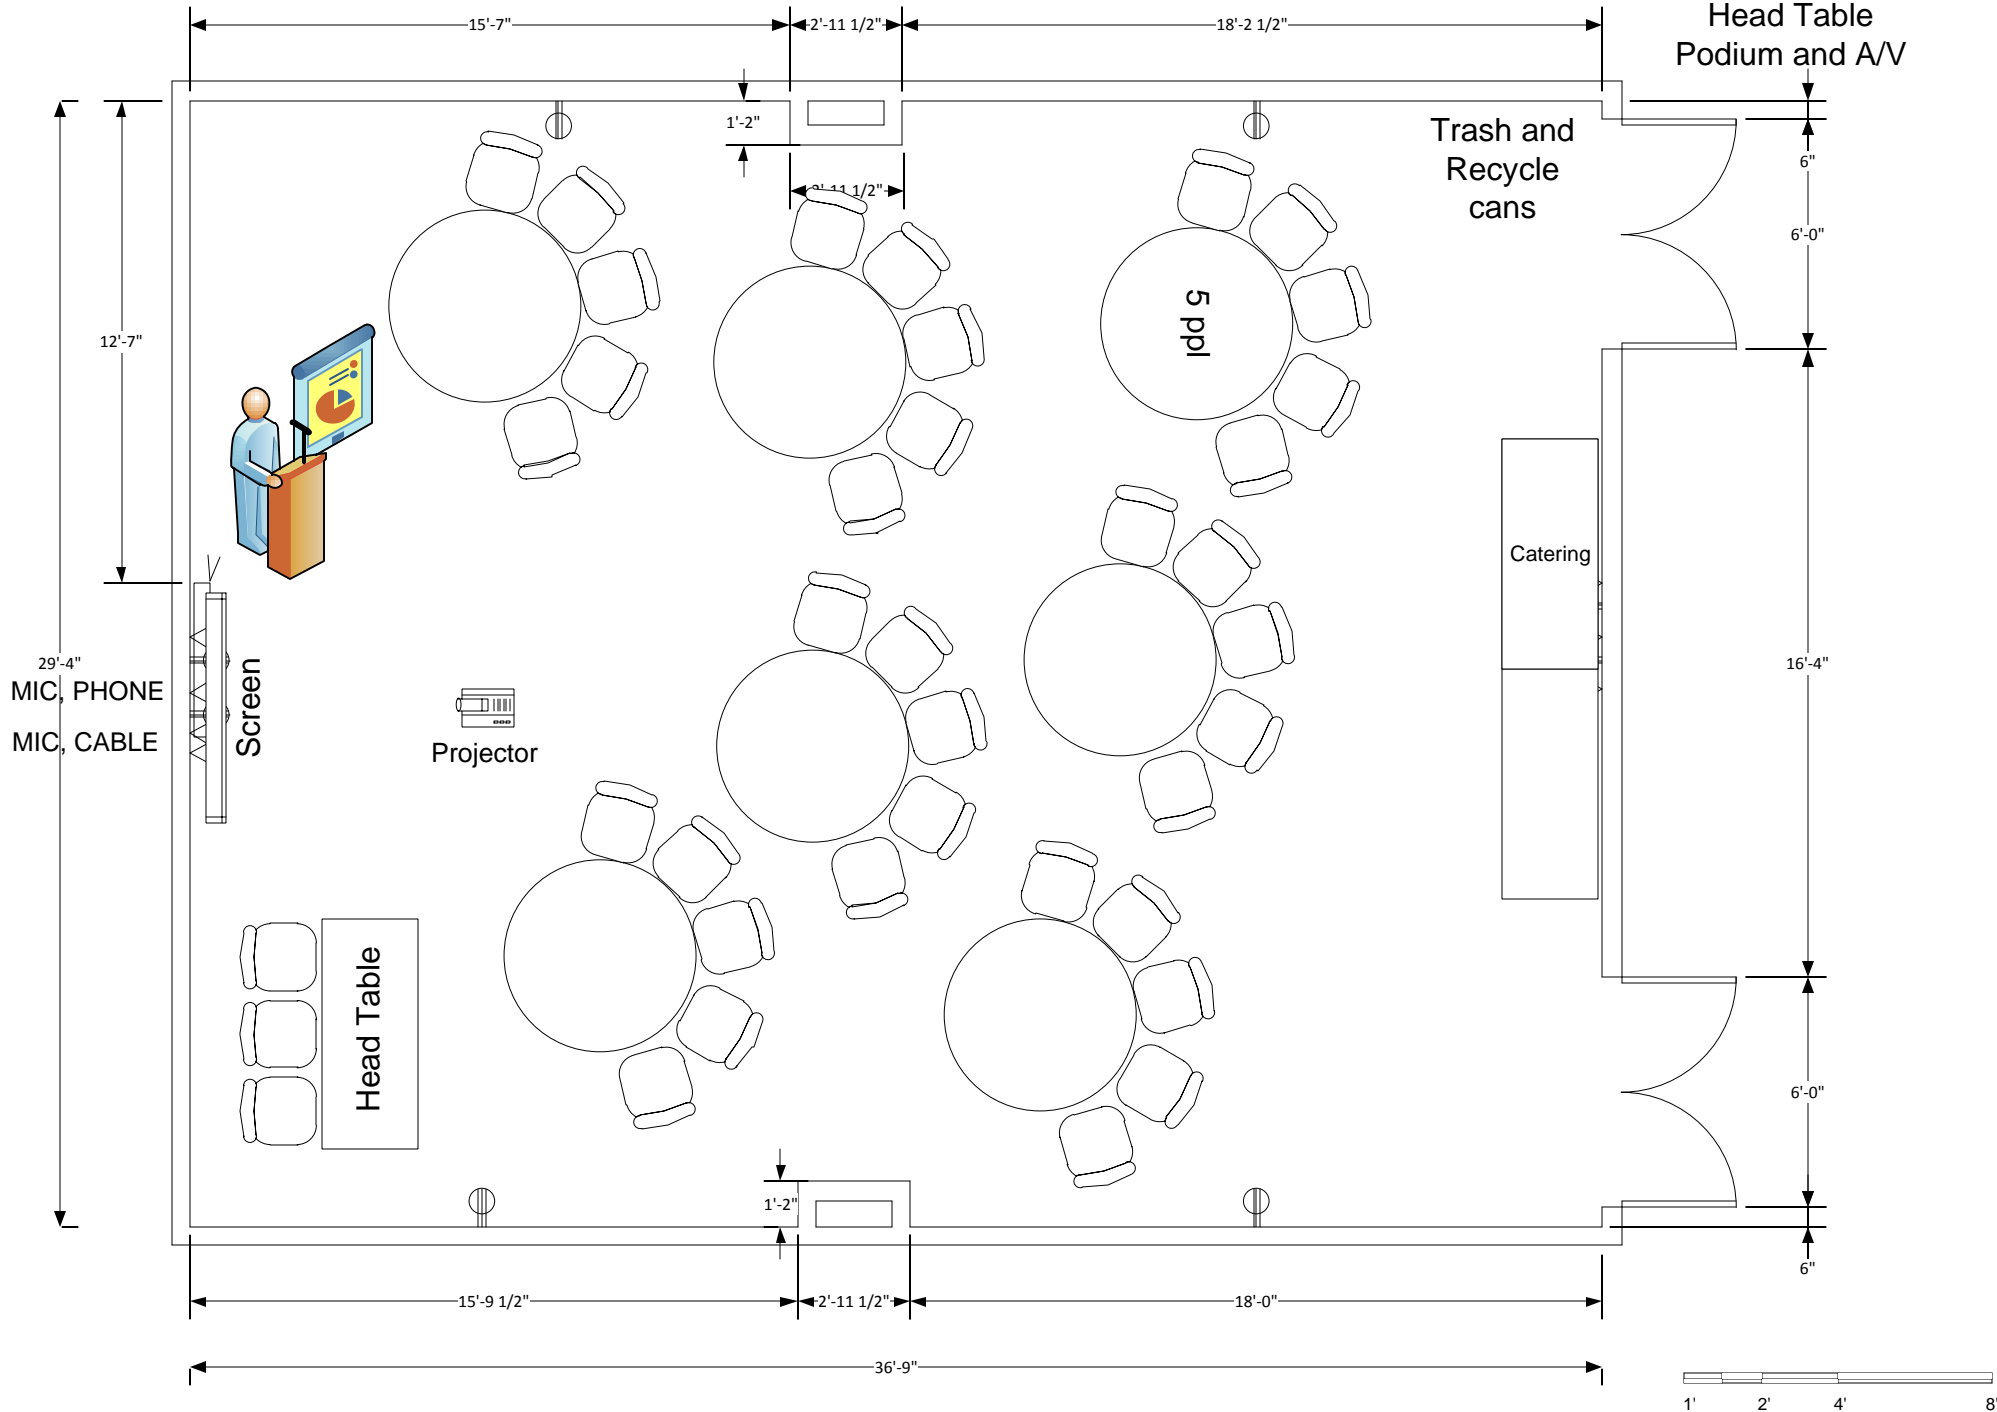

Marvin Center Room 302

Crescent to max (35)
2 Catering Tables
Head Table
Podium and A/V

Marvin Center Room 302

Crescent to max (40)
Head Table
Podium and A/V

Marvin Center Room 302

Crescent to max (40)
2 Catering Tables