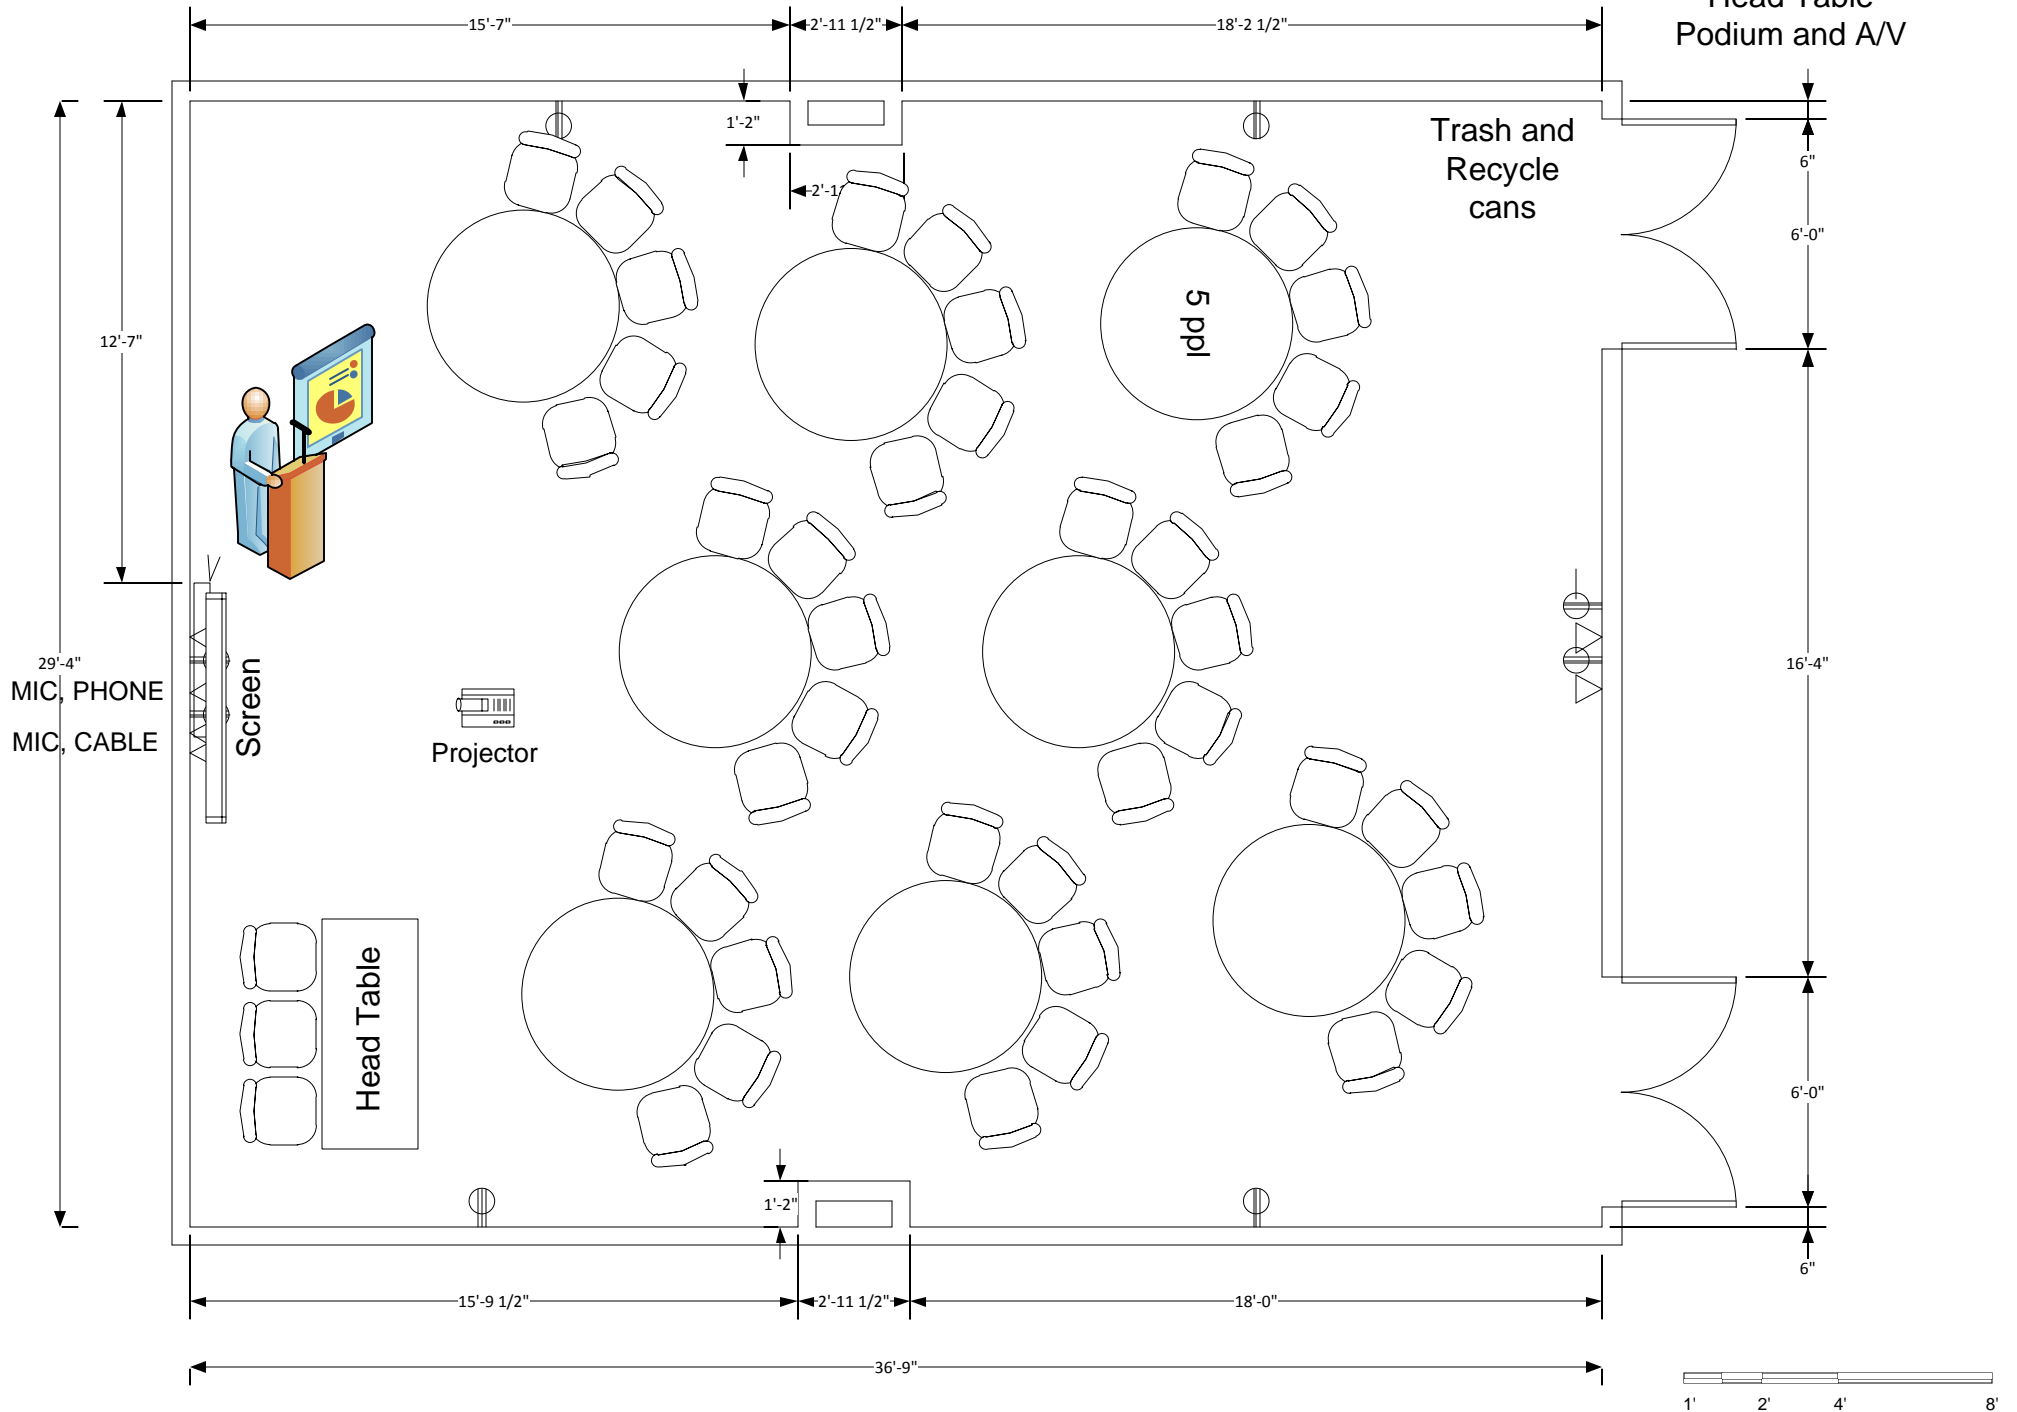

Marvin Center Room 302

Crescent to max (35)
2 Catering Tables
Head Table
Podium and A/V

Marvin Center Room 302

Crescent to max (40)
Head Table
Podium and A/V

Marvin Center Room 302

Crescent to max (40)
2 Catering Tables