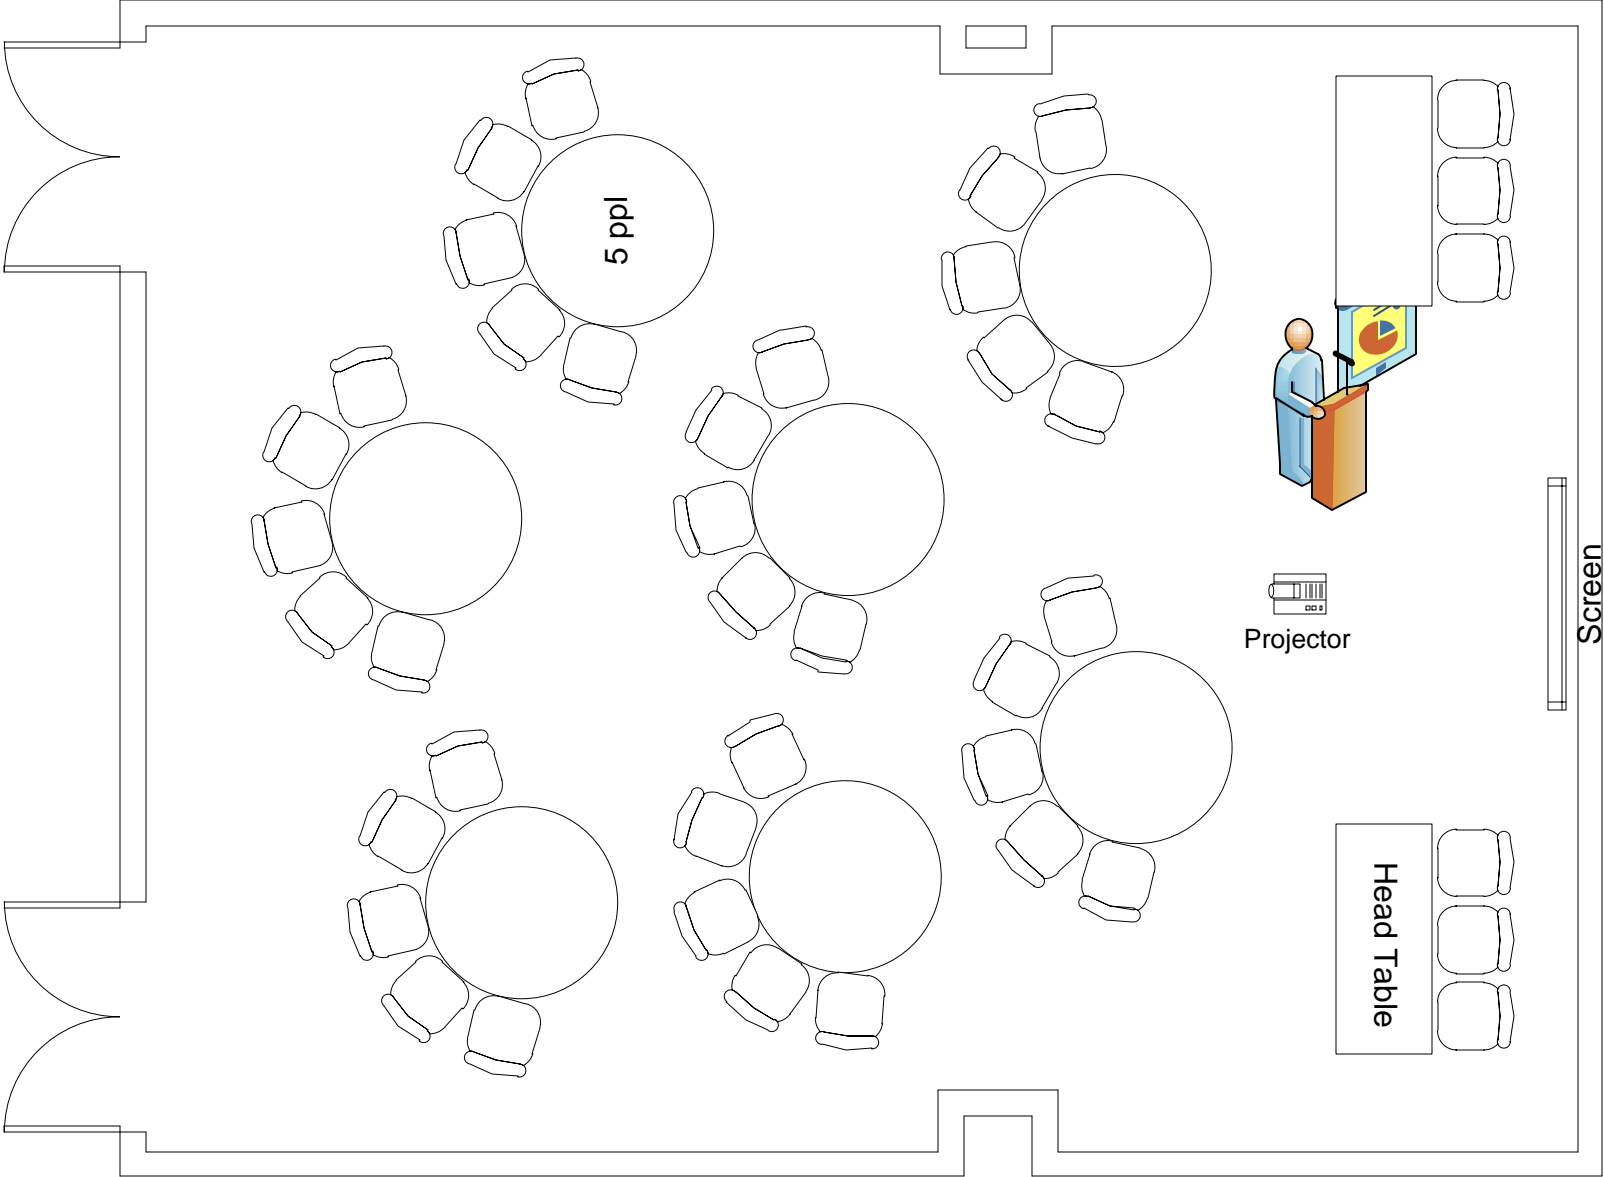

**Marvin Center  
Room 307**

Crescent to max (30)  
3 Catering Tables  
2 Head Tables  
Podium and A/V

**Marvin Center  
Room 307**

Crescent to max (35)  
2 Head Tables  
Podium and A/V

**Marvin Center  
Room 307**

Crescent to max (35)  
3 Catering Tables