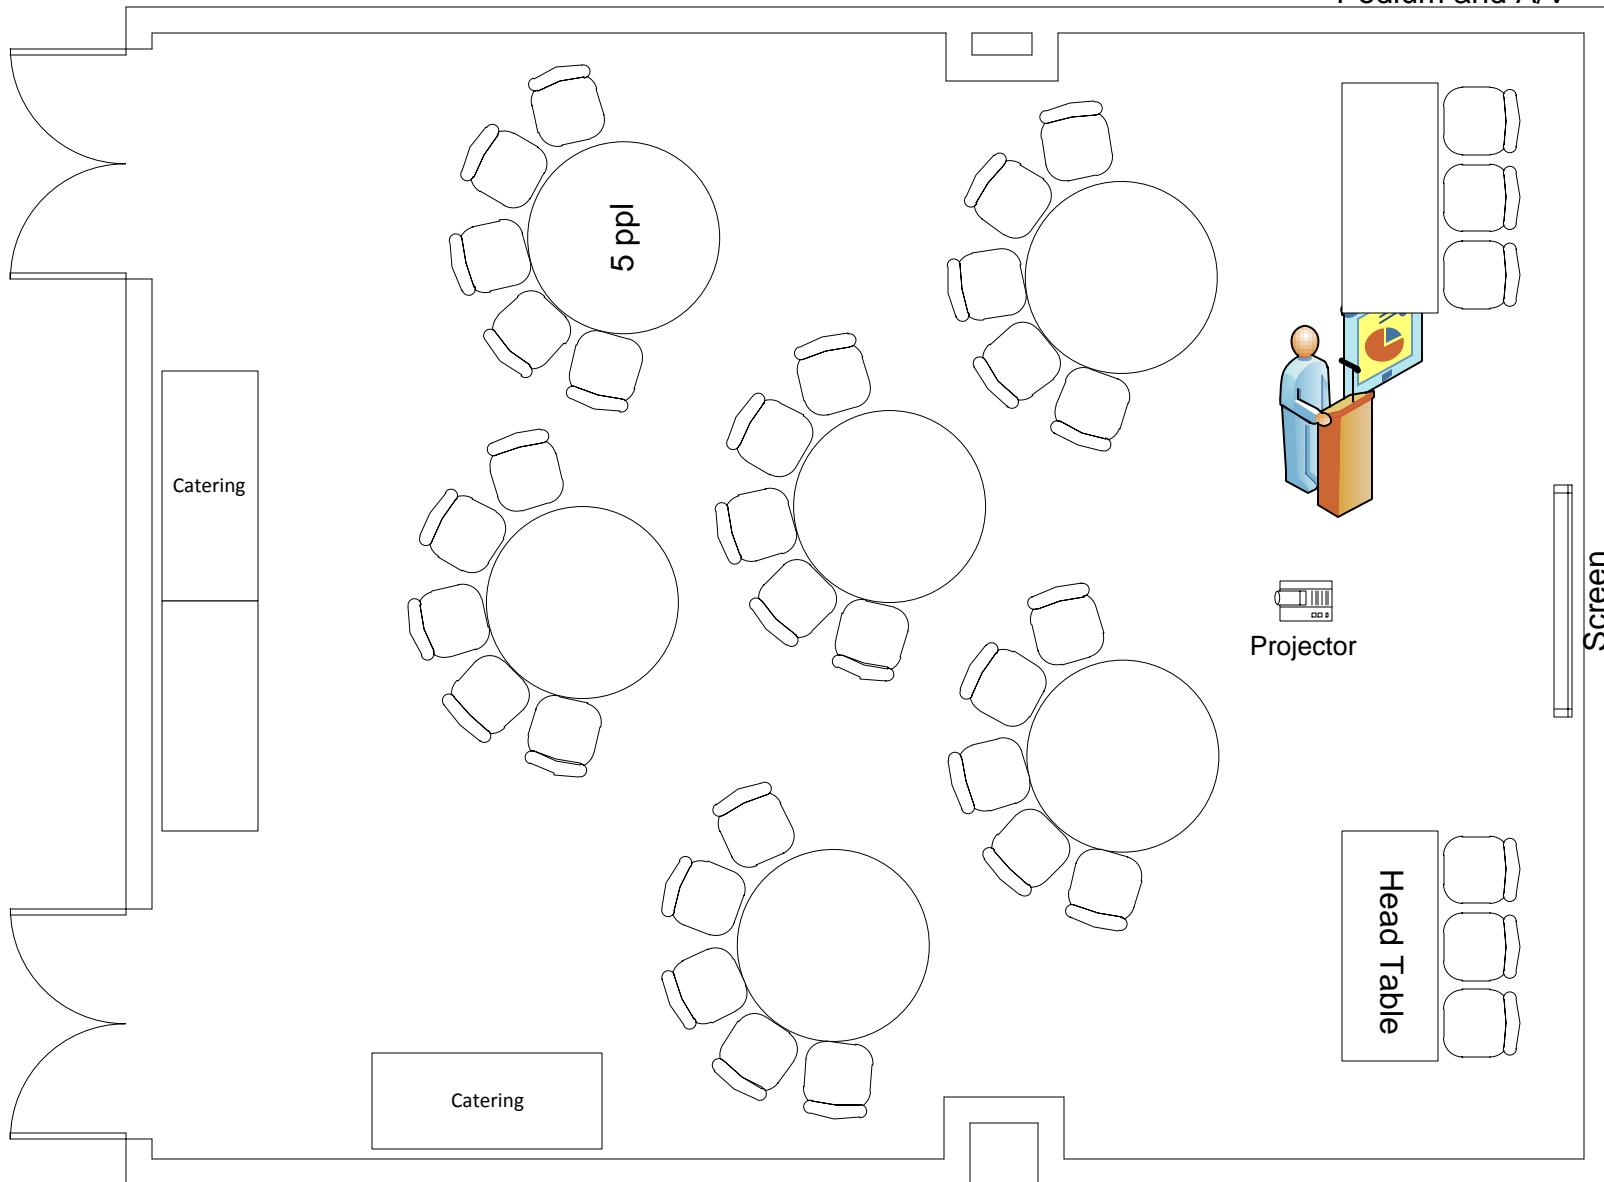

**Marvin Center  
Room 307**

Crescent to max (30)  
3 Catering Tables  
2 Head Tables  
Podium and A/V

**Marvin Center  
Room 307**

Crescent to max (35)  
2 Head Tables  
Podium and A/V

**Marvin Center  
Room 307**

Crescent to max (35)  
3 Catering Tables