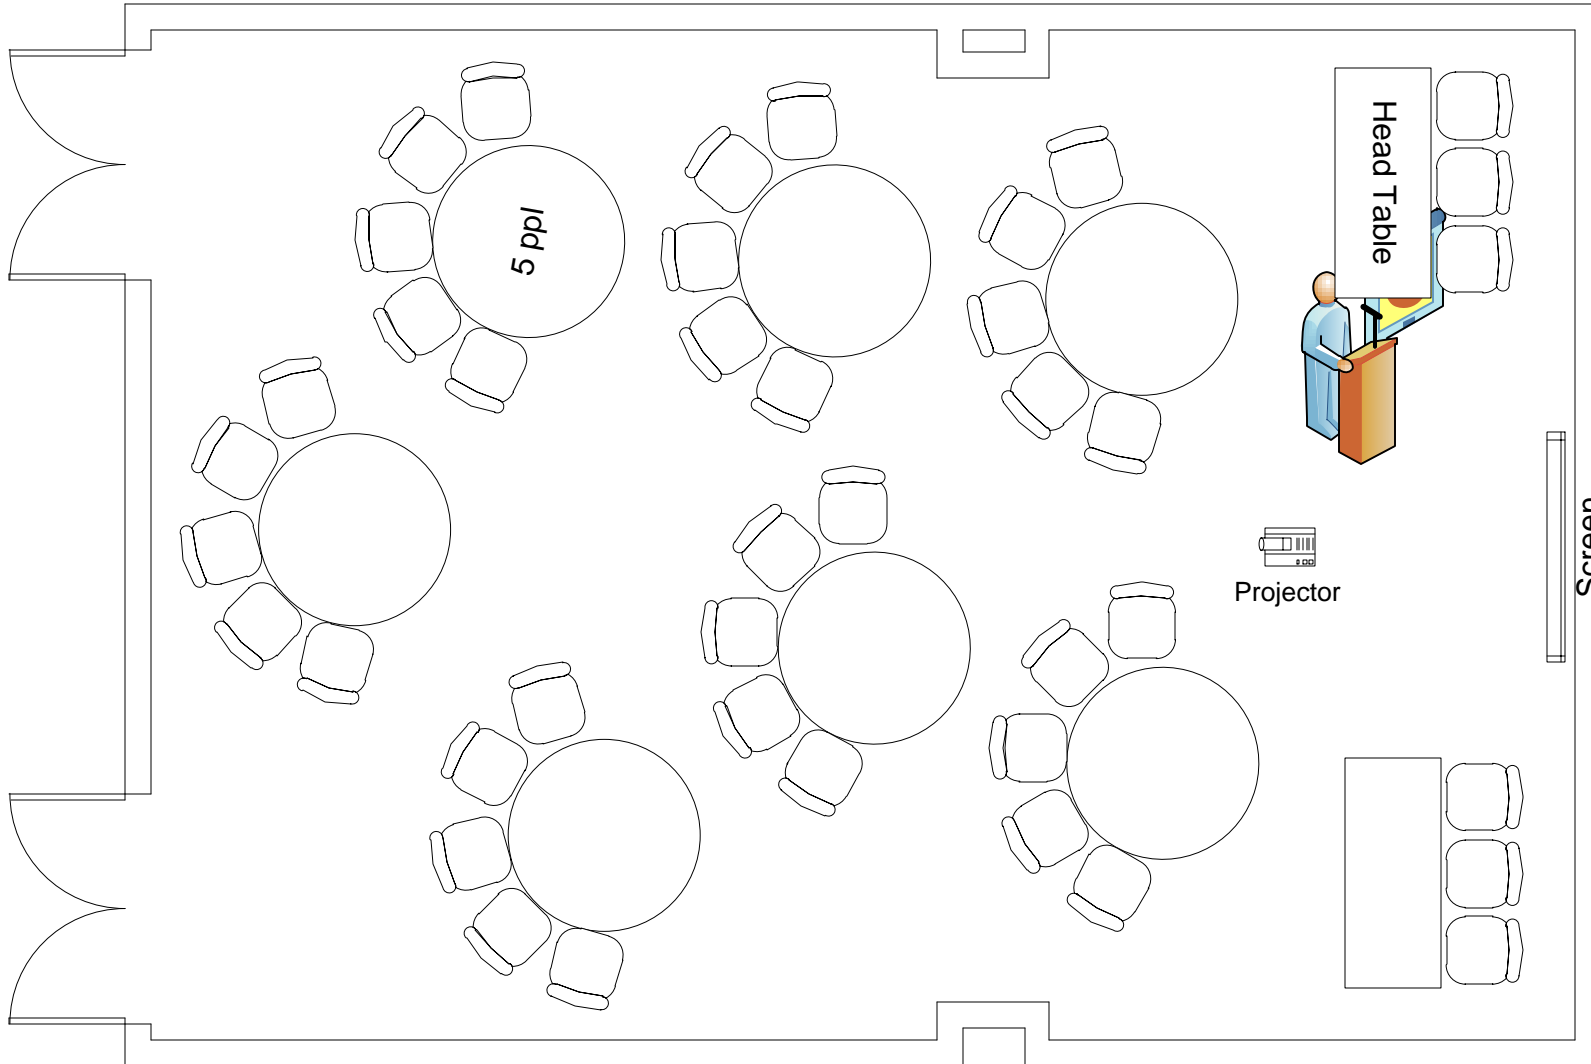

**Marvin Center  
Room 308**

Crescent to max (30)  
3 Catering Tables  
2 Head Tables  
Podium and A/V

# Marvin Center Room 308

Crescent to max (35)  
2 Head Tables  
Podium and A/V

**Marvin Center  
Room 308**

Crescent to max (30)  
3 Catering Tables