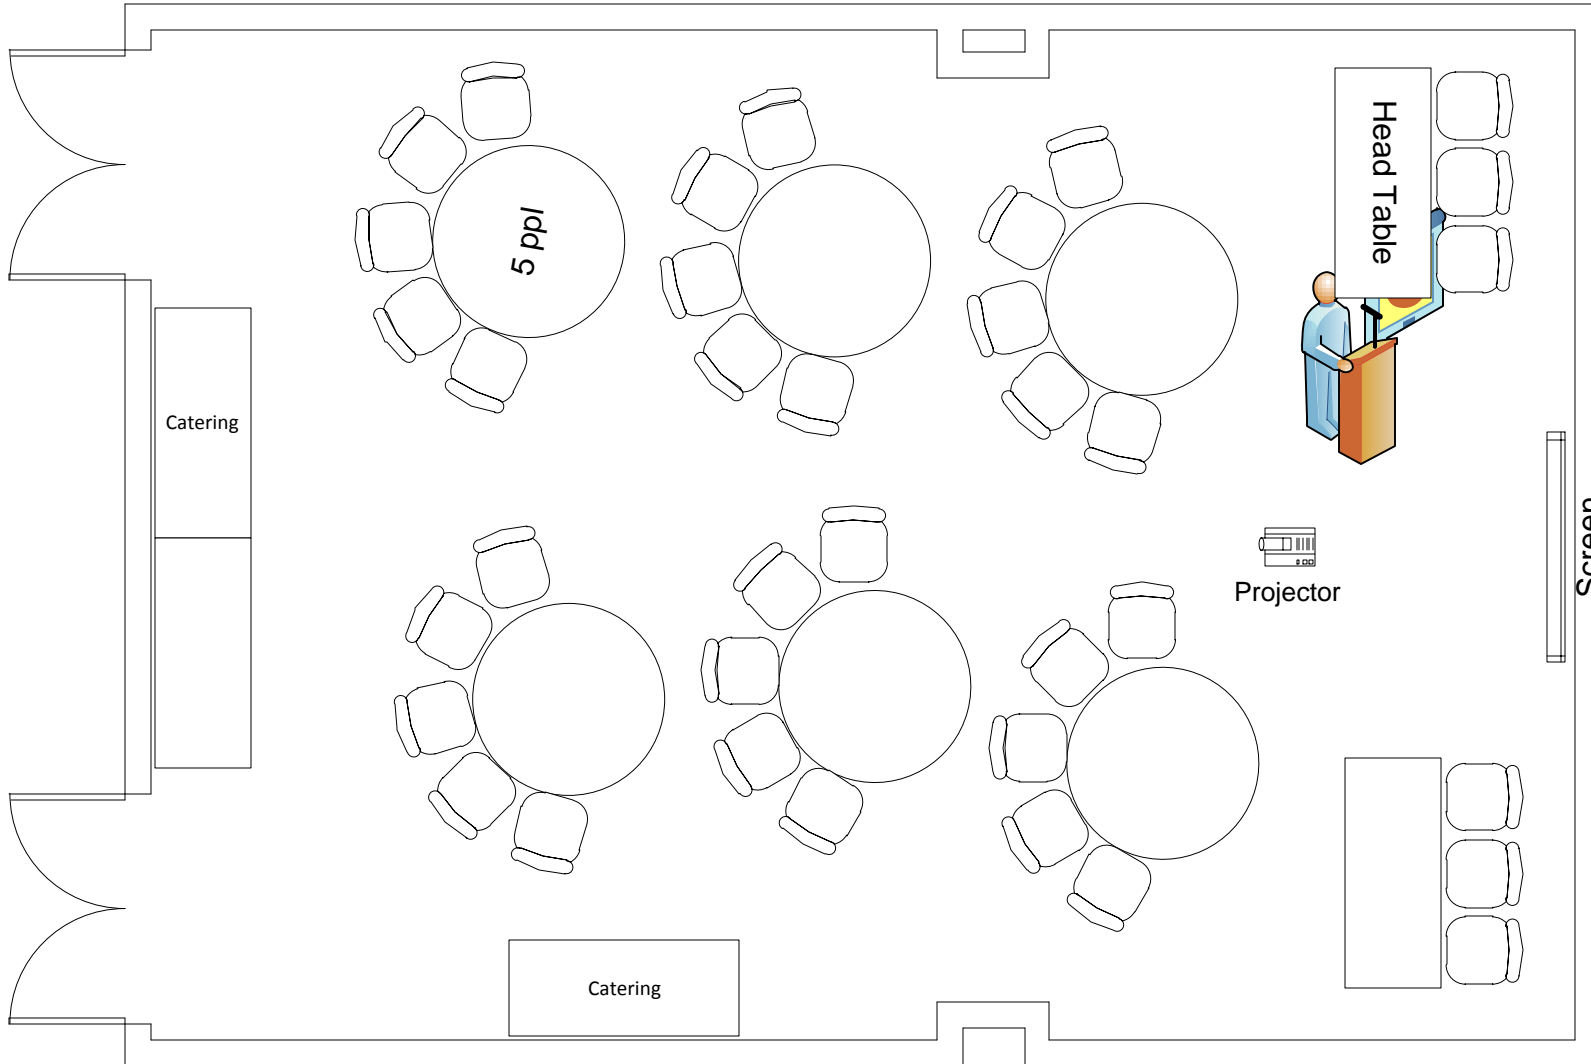

**Marvin Center  
Room 308**

Crescent to max (30)  
3 Catering Tables  
2 Head Tables  
Podium and A/V

# Marvin Center Room 308

Crescent to max (35)  
2 Head Tables  
Podium and A/V

**Marvin Center  
Room 308**

Crescent to max (30)  
3 Catering Tables