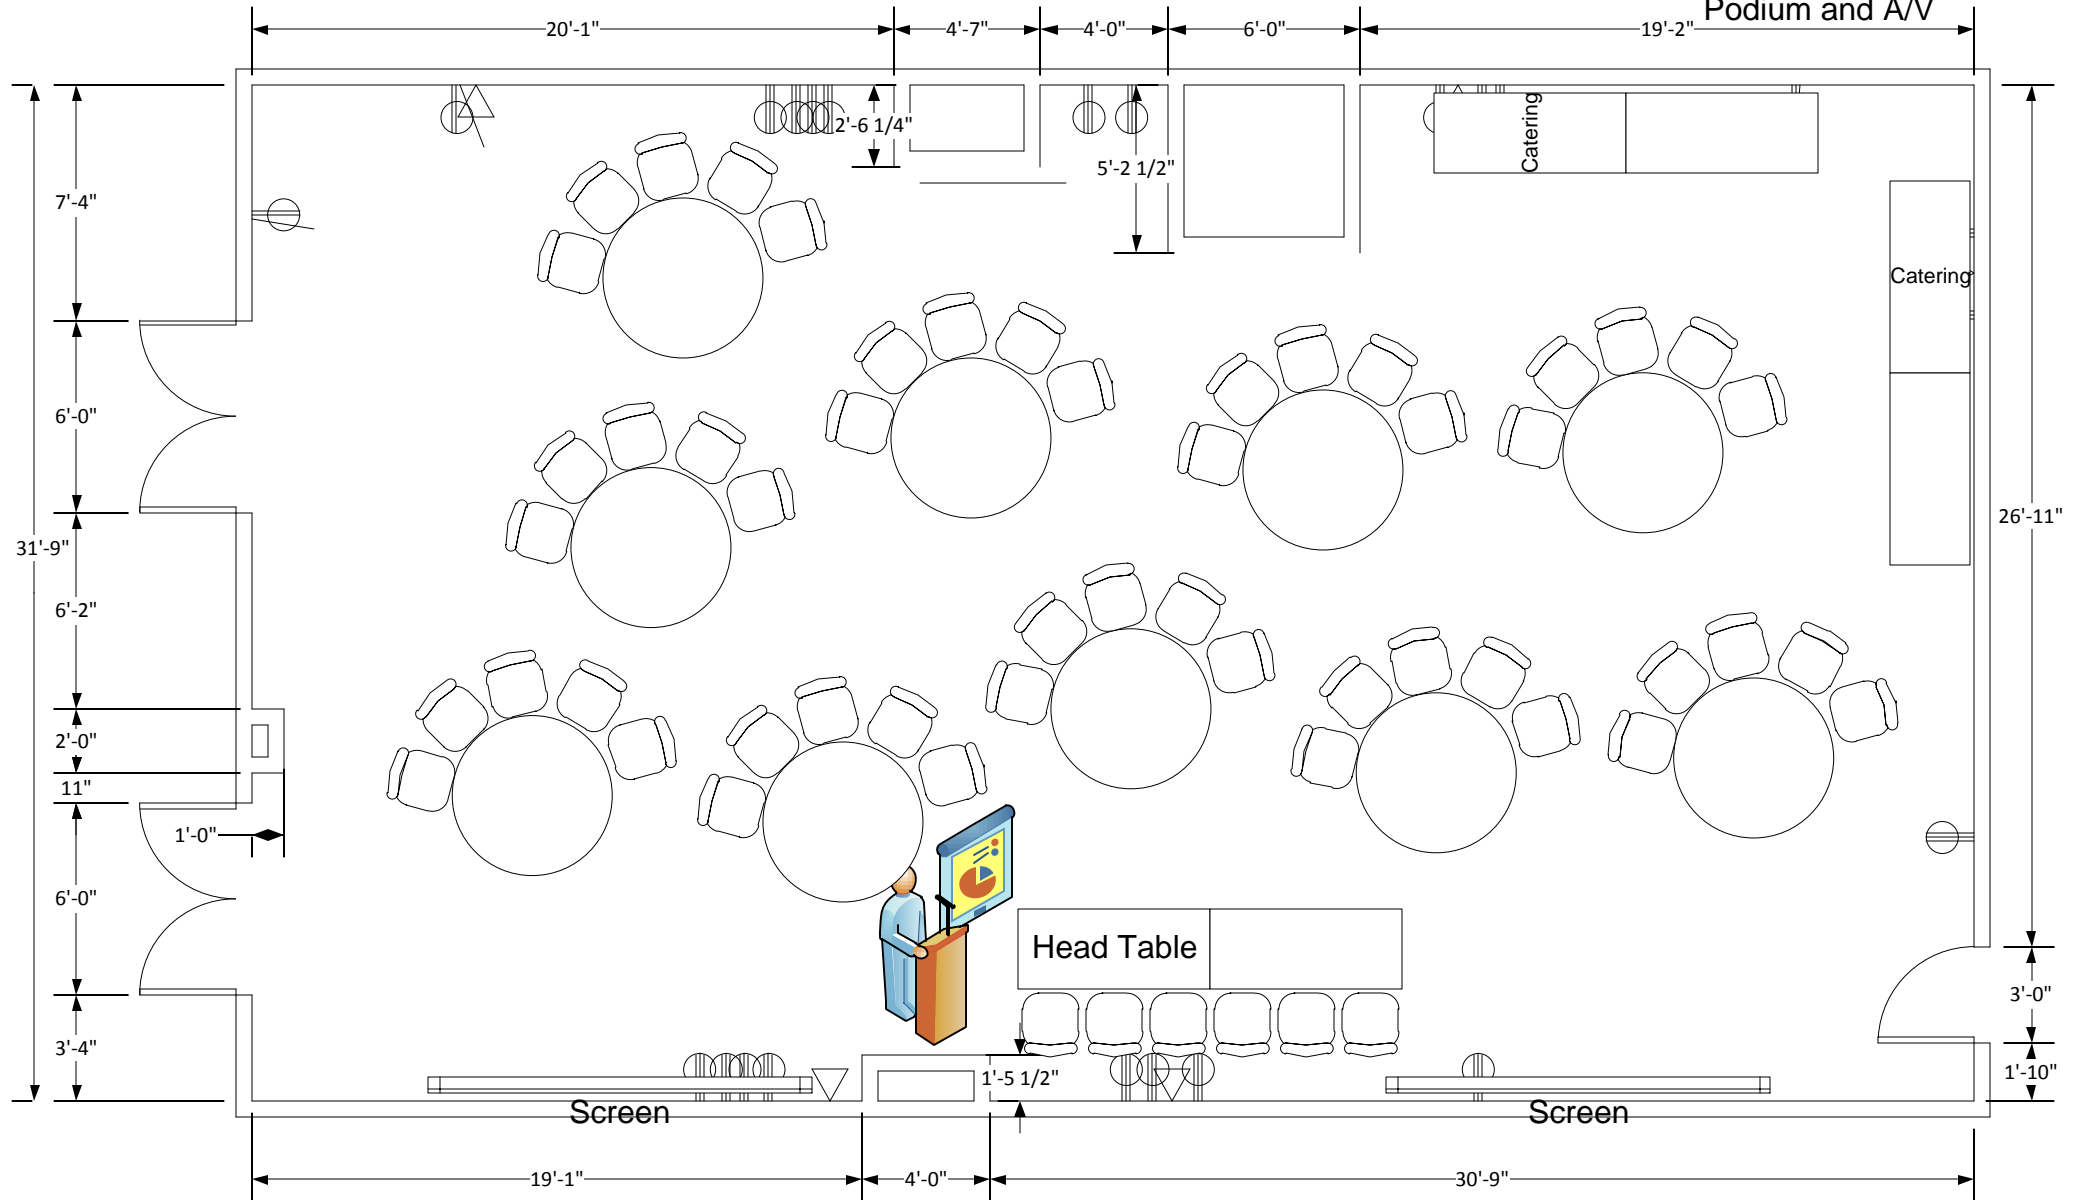

Marvin Center Room 309

Crescent to Max (50)
4 Catering Tables
2 Head Tables
Podium and A/V

Marvin Center Room 309

Crescent to Max (55)
2 Head Tables
Podium and A/V

Marvin Center Room 309

Crescent to Max (65)
3 Catering Tables
Podium