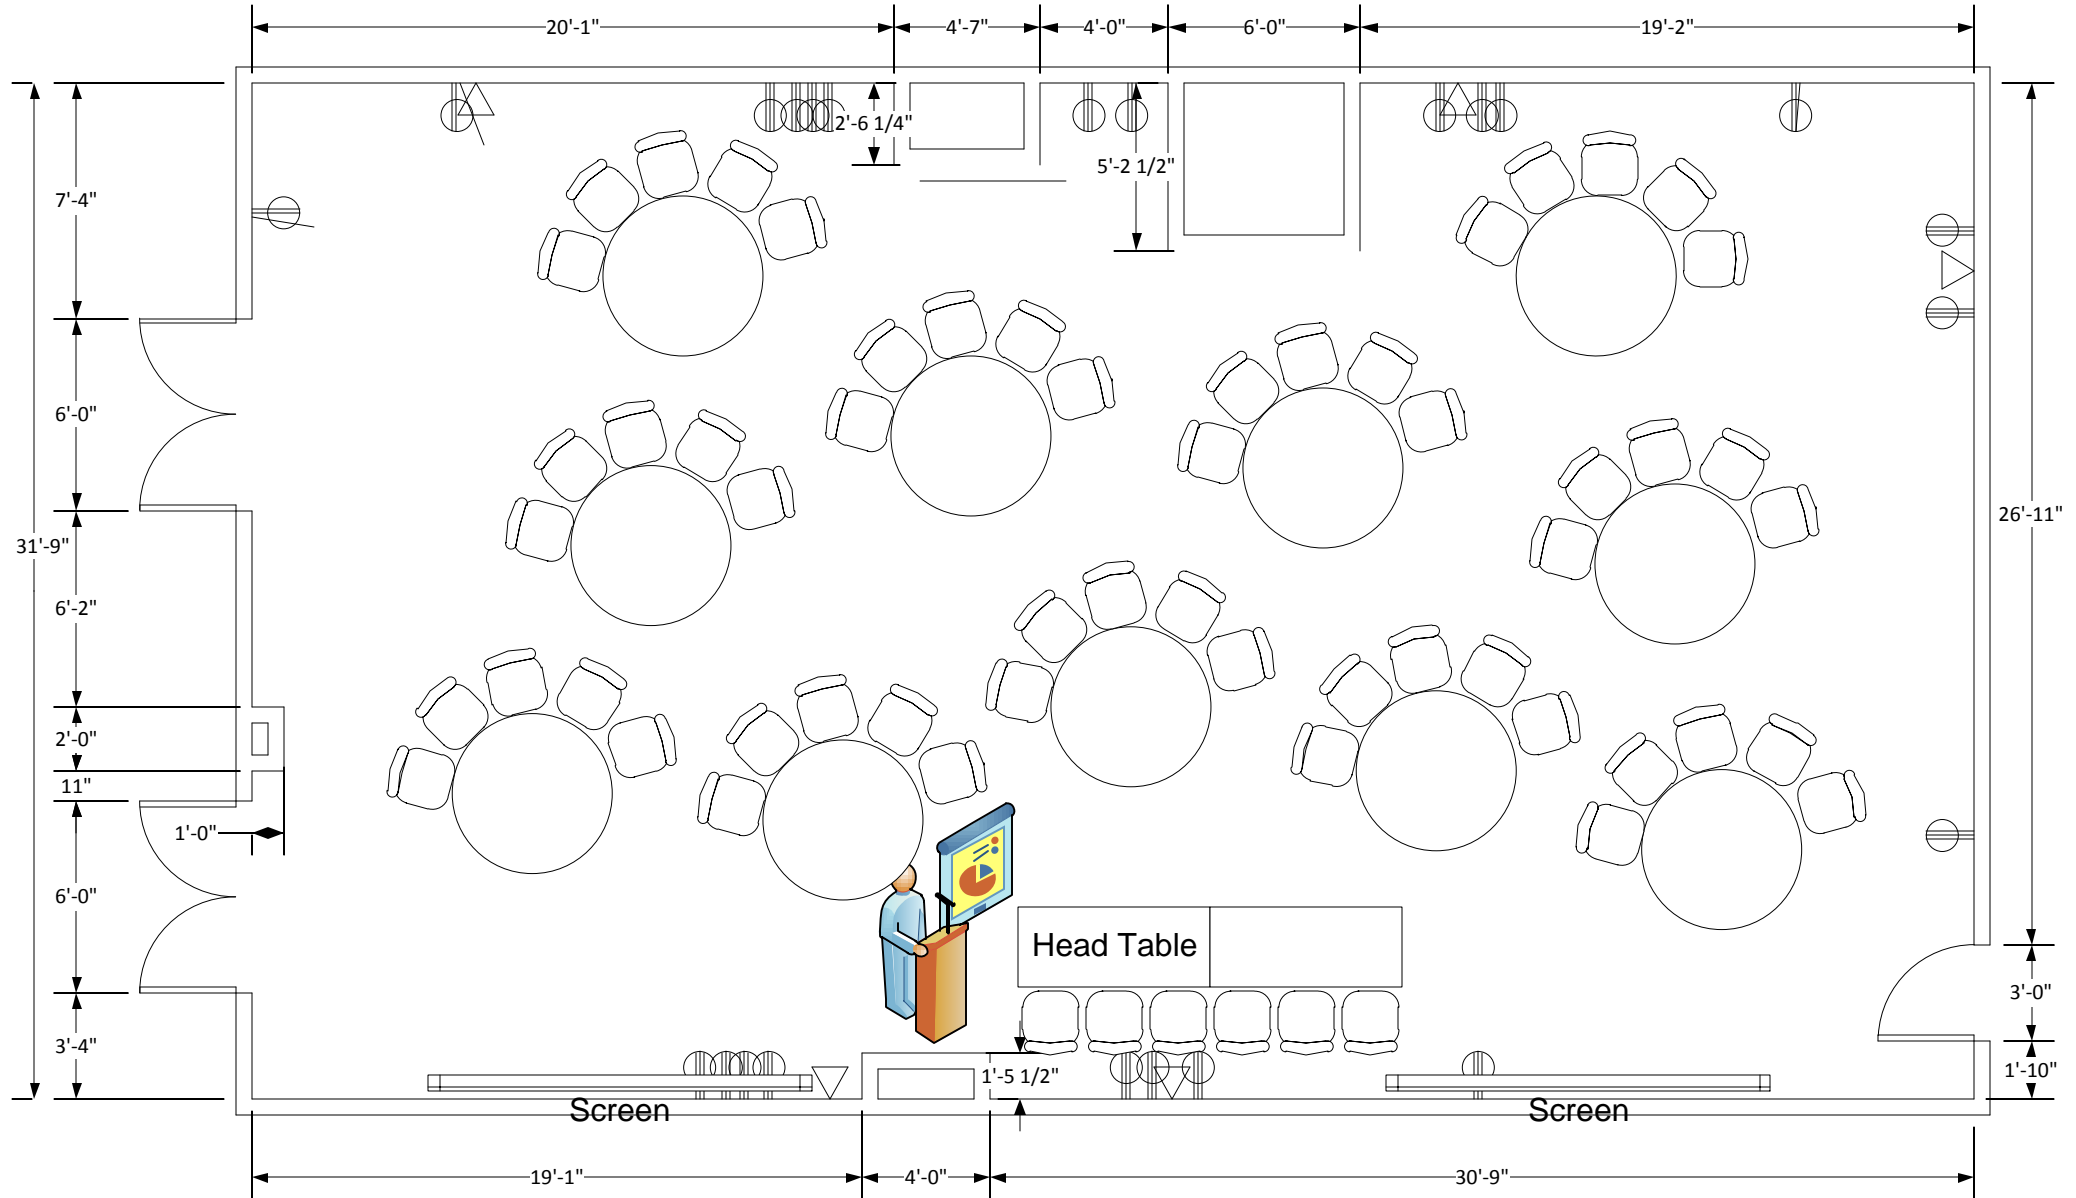

Marvin Center Room 309

Crescent to Max (50)
4 Catering Tables
2 Head Tables
Podium and A/V

Marvin Center Room 309

Crescent to Max (55)
2 Head Tables
Podium and A/V

Marvin Center Room 309

Crescent to Max (65)
3 Catering Tables
Podium