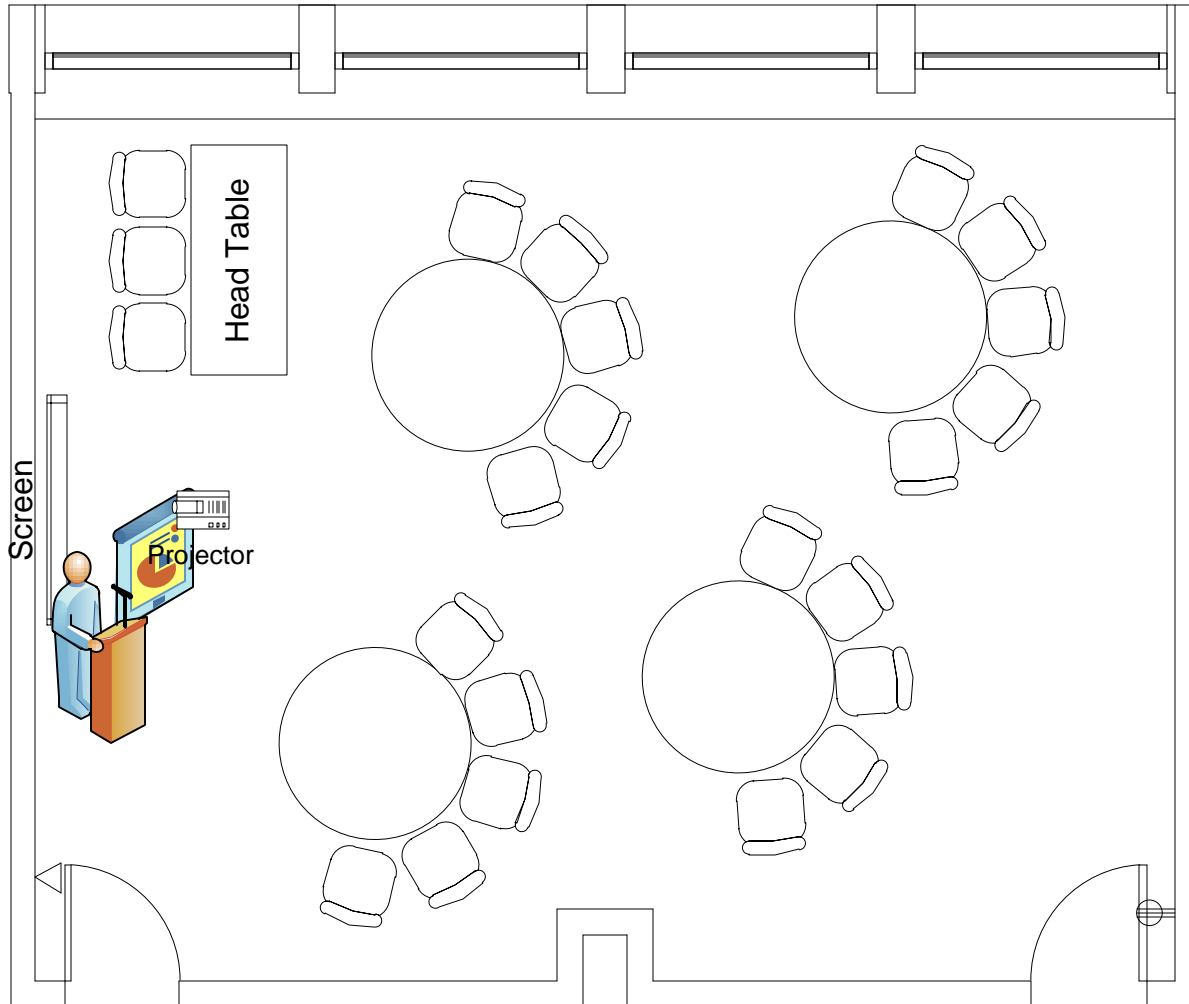

**Marvin Center  
Room 311**

Crescent to max (15)  
3 Catering Tables  
Head Table  
Podium and A/V

**Marvin Center  
Room 311**

Crescent to max (20)  
Head Table  
Podium and A/V

# Marvin Center Room 311

Crescent to max (20)  
3 Catering Tables  
Podium and A/V