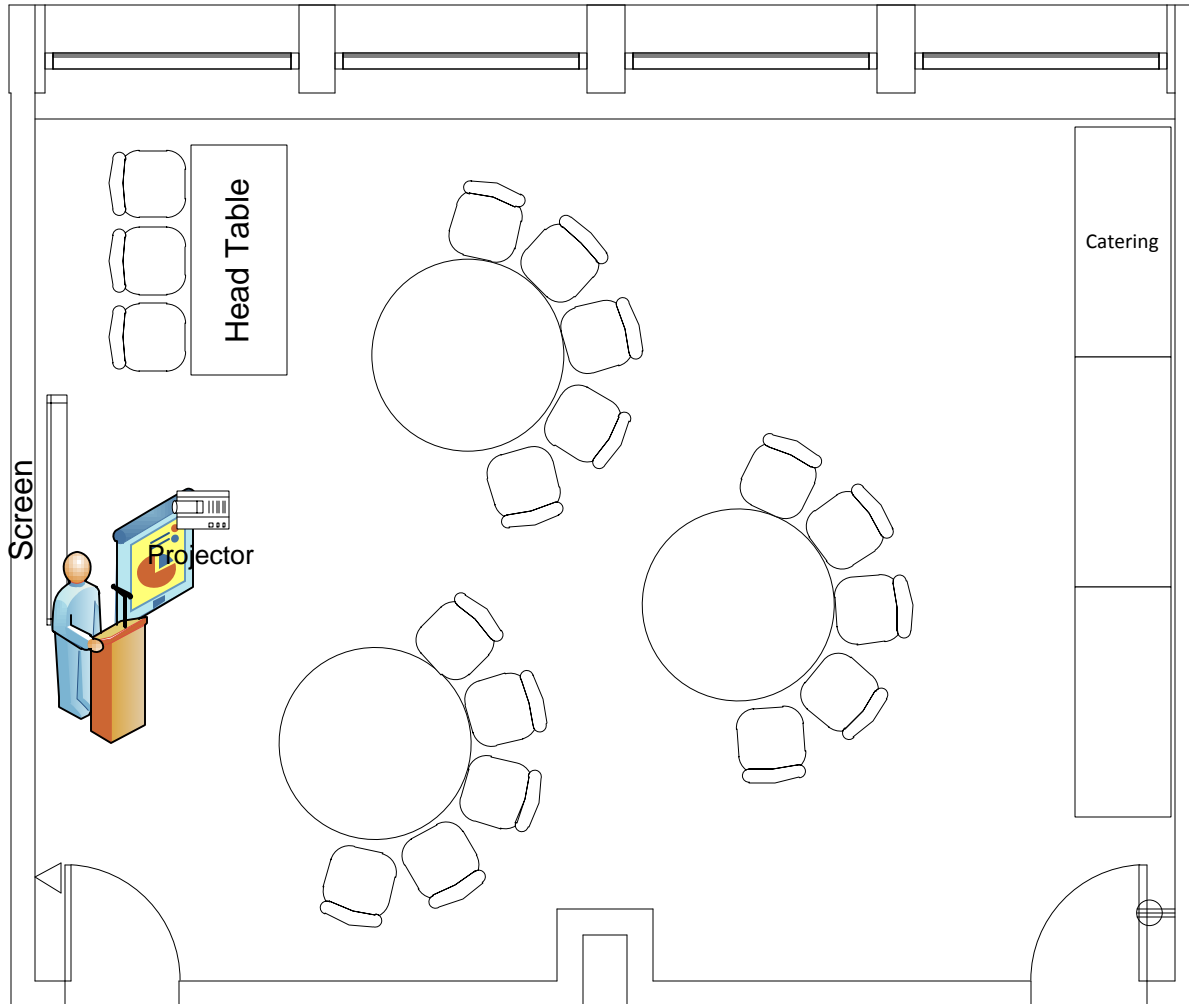

**Marvin Center  
Room 311**

Crescent to max (15)  
3 Catering Tables  
Head Table  
Podium and A/V

**Marvin Center  
Room 311**

Crescent to max (20)  
Head Table  
Podium and A/V

# Marvin Center Room 311

Crescent to max (20)  
3 Catering Tables  
Podium and A/V