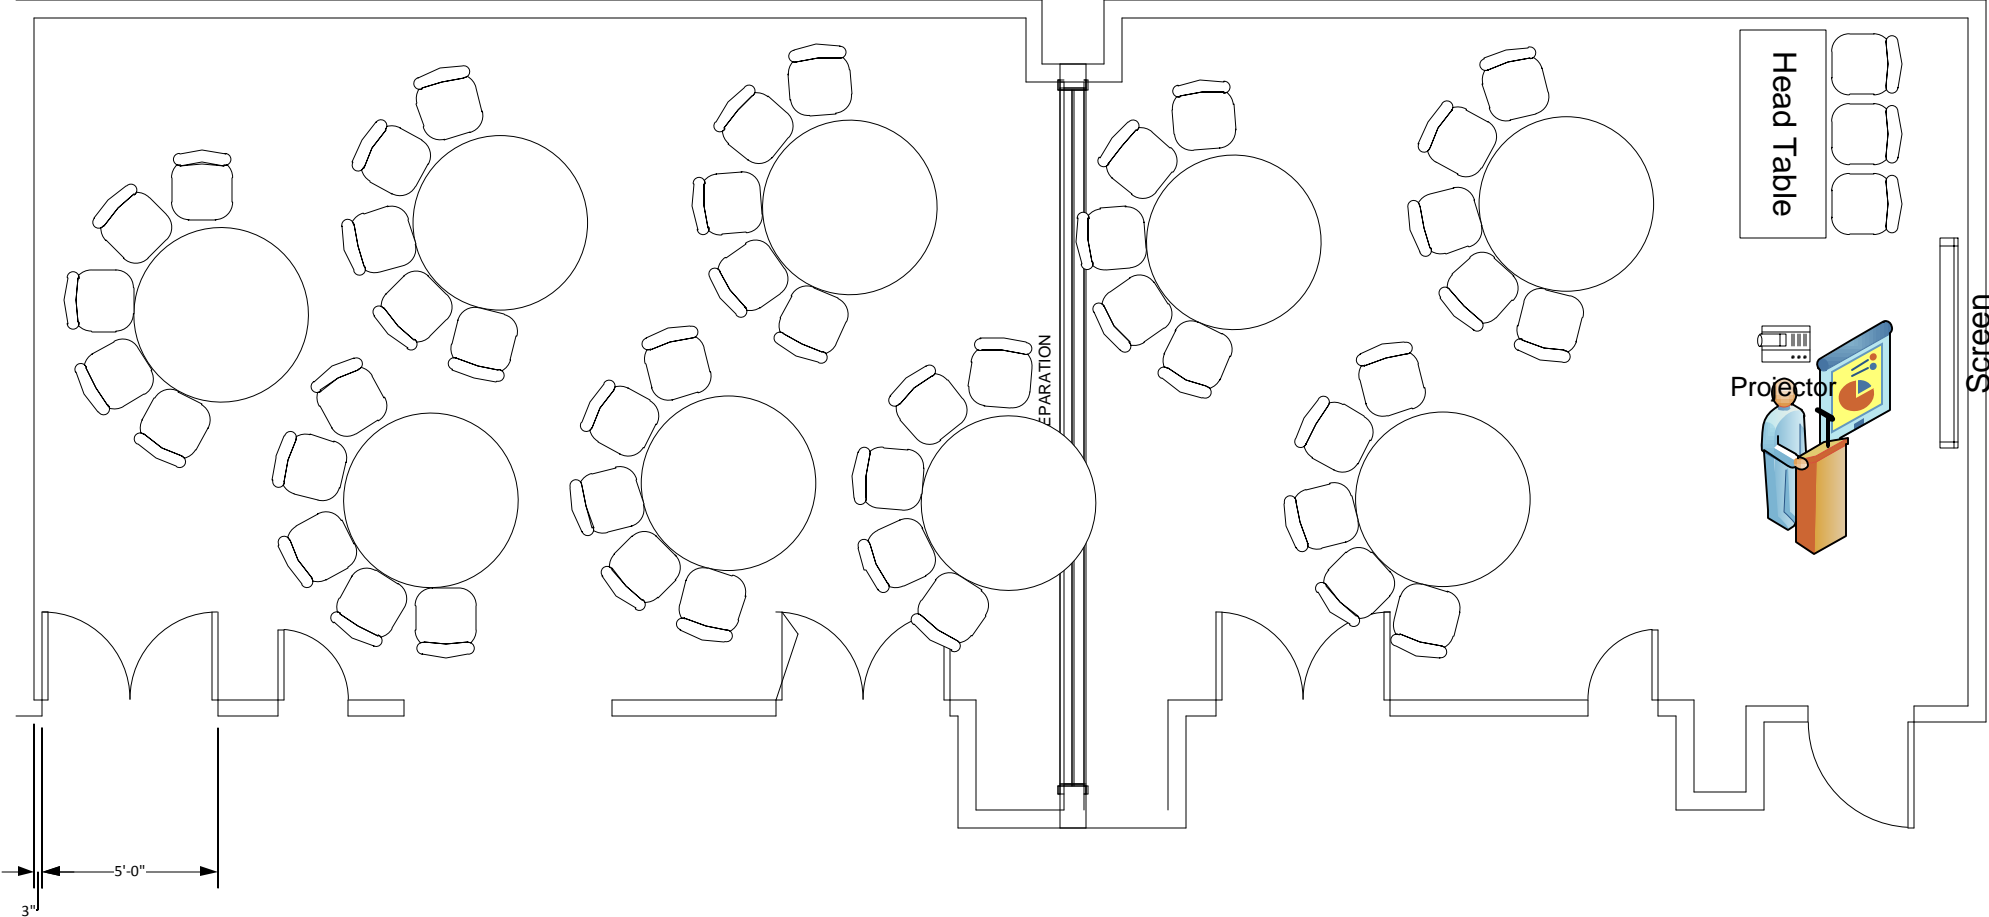

**Marvin Center
Room 402-404**

Crescent to max (40)
3 Catering Tables
Head Table
Podium and A/V

404

402

**Marvin Center
Room 402-404**

Crescent to max (45)
Head Table
Podium and A/V

404

402

**Marvin Center
Room 402-404**

Crescent to max (45)
3 Catering Tables

404

402