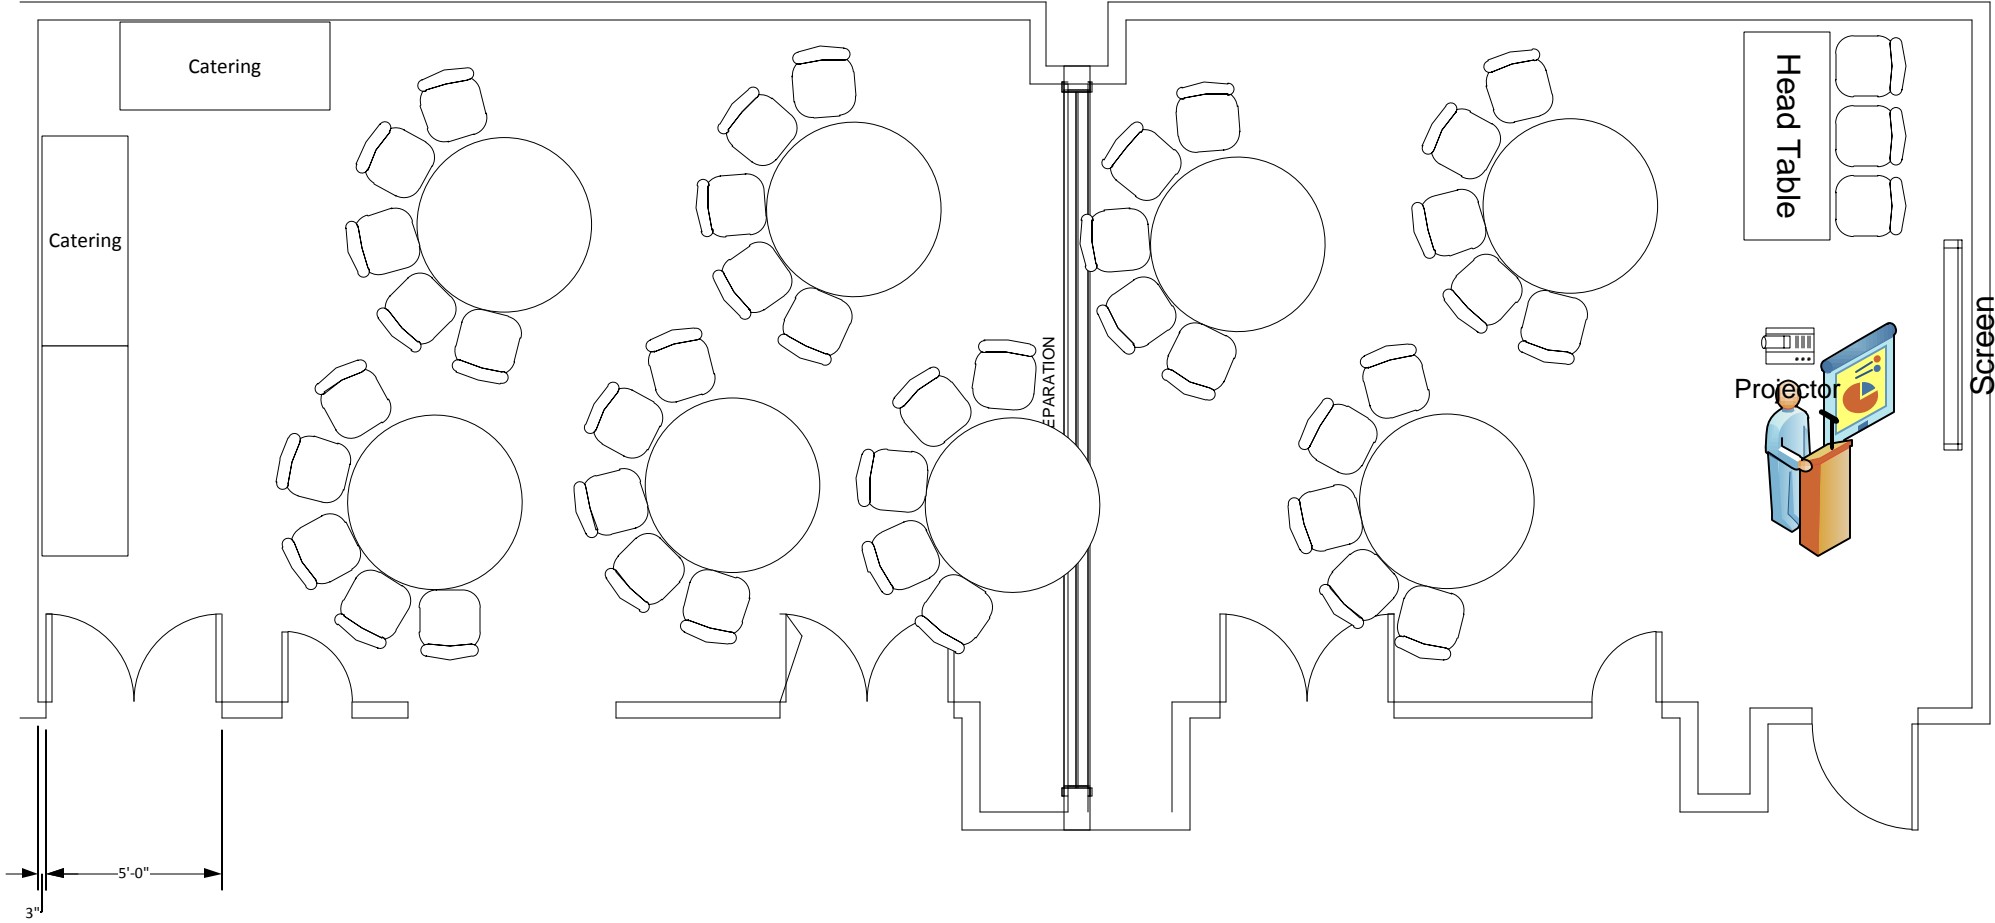

**Marvin Center
Room 402-404**

Crescent to max (40)
3 Catering Tables
Head Table
Podium and A/V

404

402

**Marvin Center
Room 402-404**

Crescent to max (45)
Head Table
Podium and A/V

404

402

**Marvin Center
Room 402-404**

Crescent to max (45)
3 Catering Tables

404

402