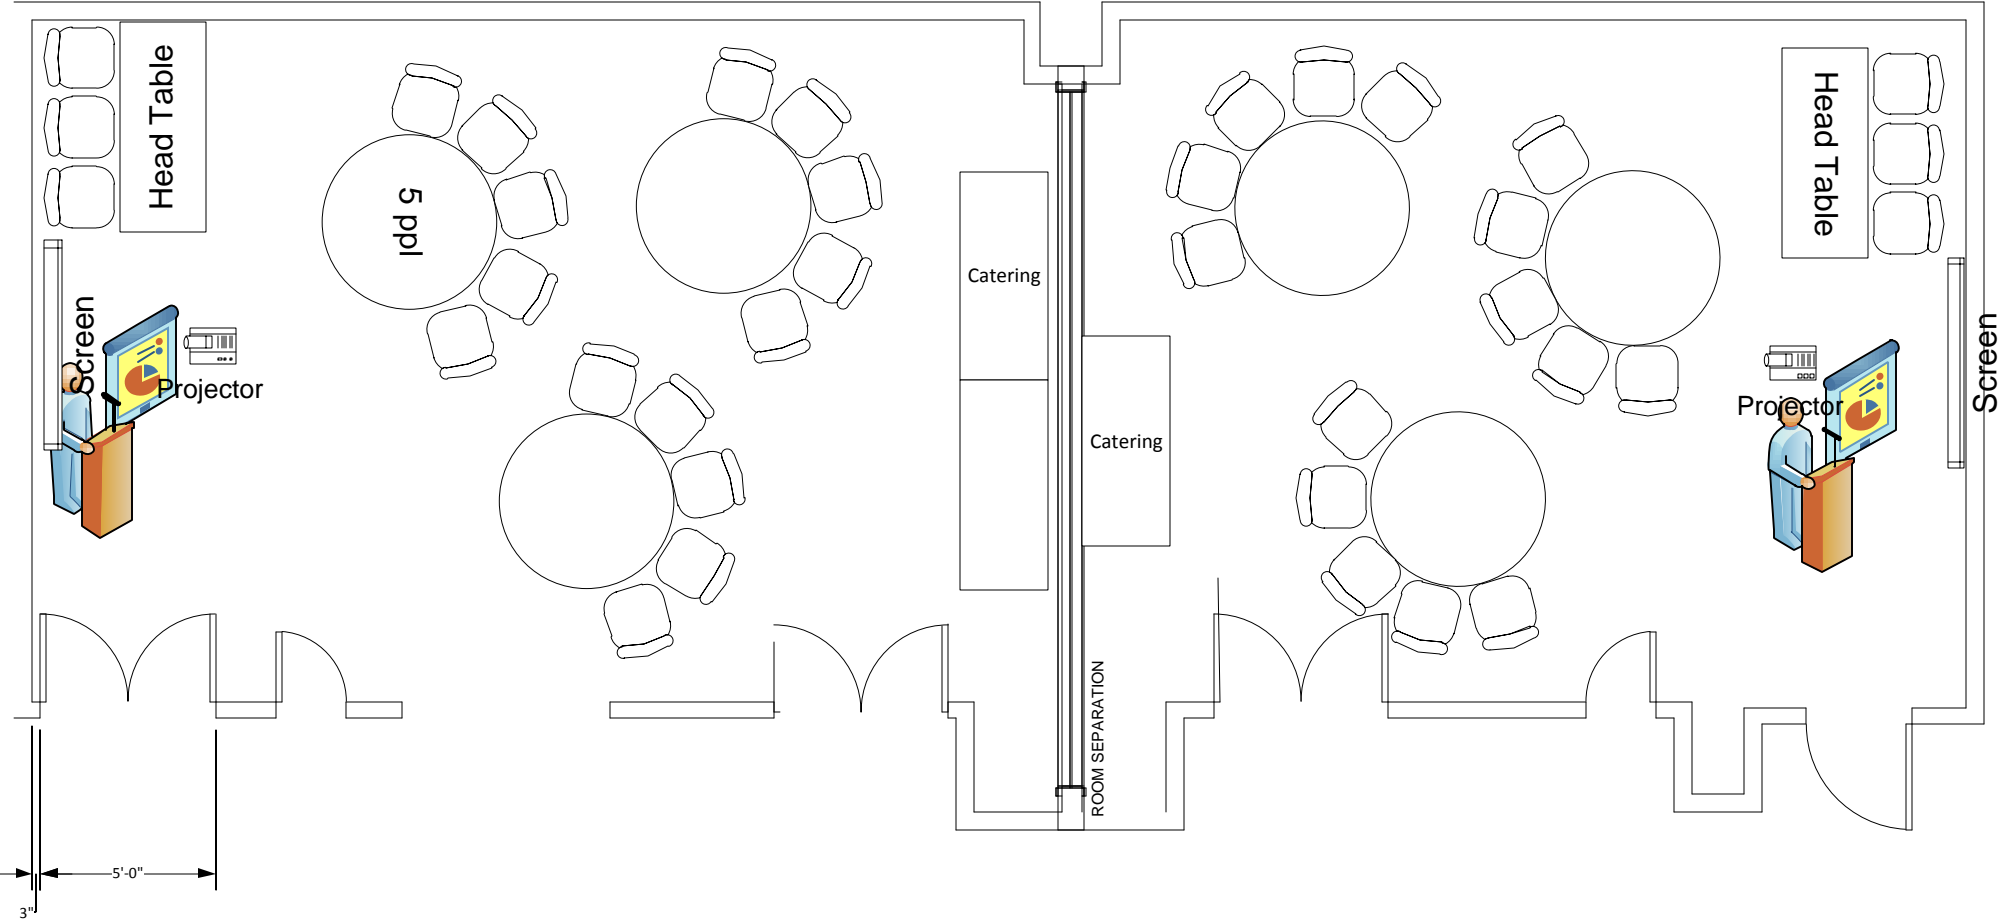

**Marvin Center
Room 402 & 404**

Crescent to max (15)
2 Catering Tables
Head Table
Podium and A/V

404

Crescent to max (15)
Catering Table
Head Table
Podium and A/V

402

**Marvin Center
Room 402 & 404**

Crescent to max (15)
Head Table
Podium and A/V

404

Crescent to max (15)
Head Table
Podium and A/V

402

**Marvin Center
Room 402 & 404**

Crescent to max (20)
3 Catering Tables

Crescent to max (15)
2 Catering Tables

404

402