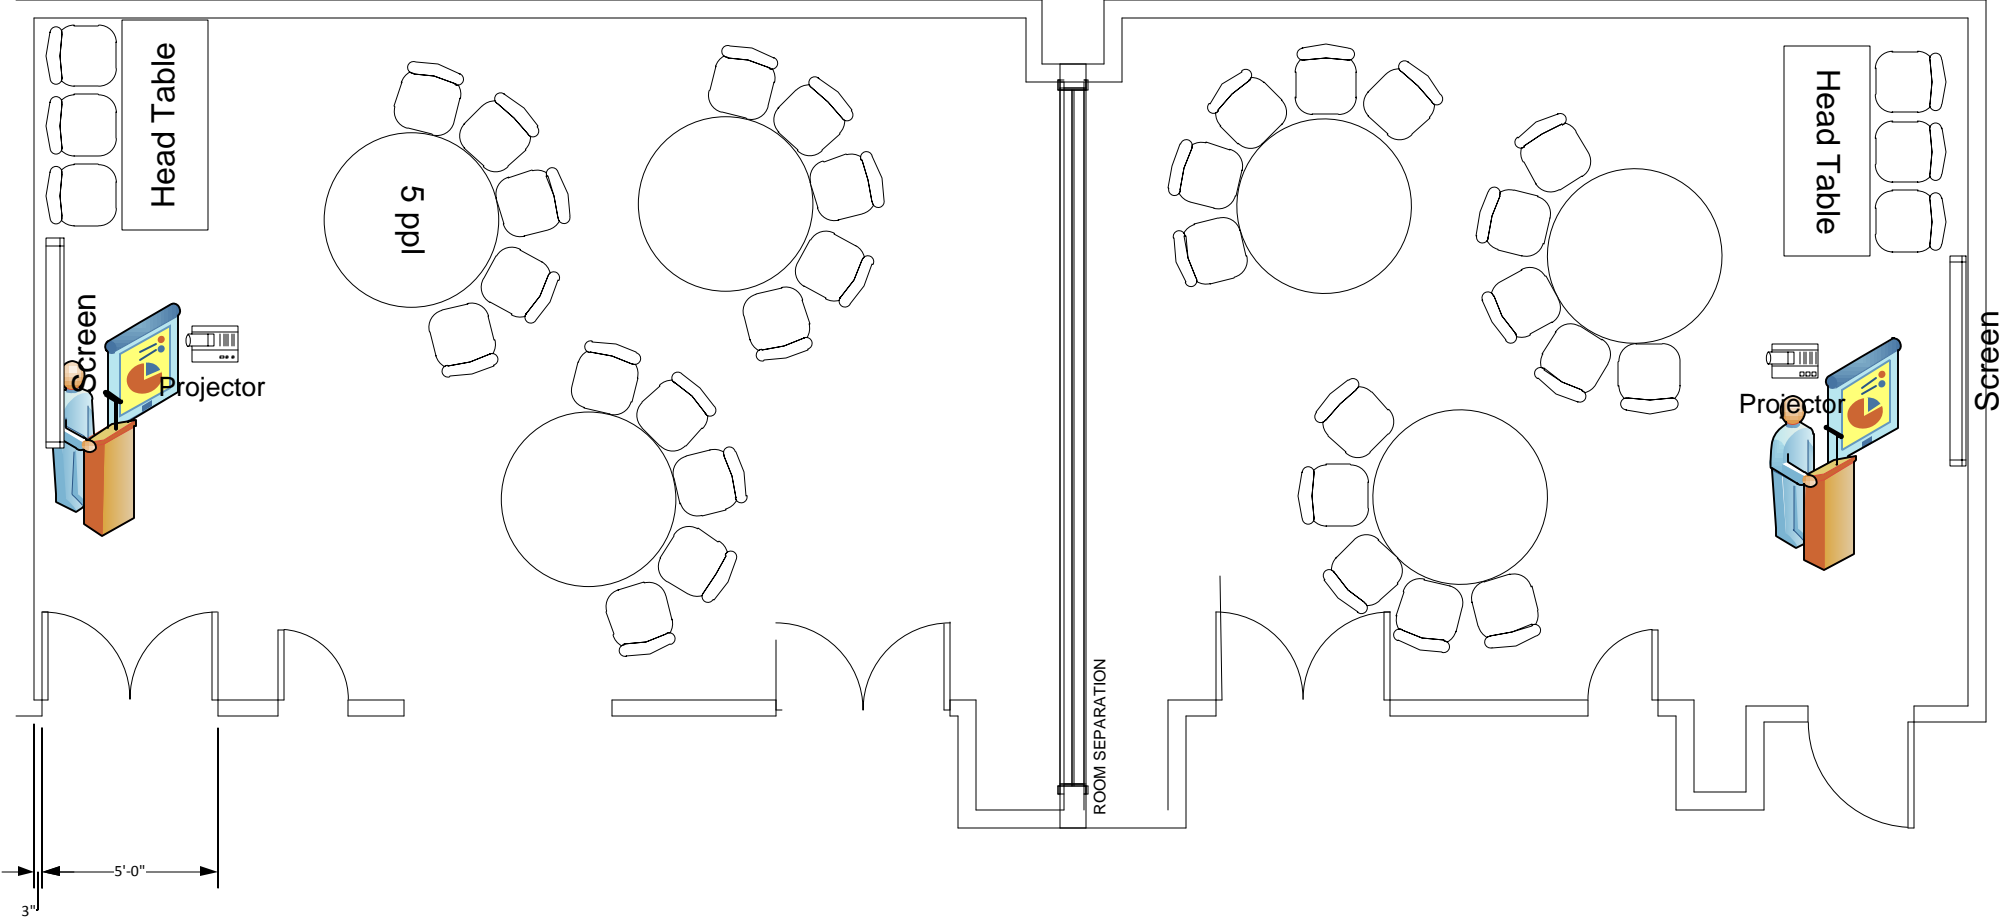

**Marvin Center
Room 402 & 404**

Crescent to max (15)
2 Catering Tables
Head Table
Podium and A/V

404

Crescent to max (15)
Catering Table
Head Table
Podium and A/V

402

**Marvin Center
Room 402 & 404**

Crescent to max (15)
Head Table
Podium and A/V

404

Crescent to max (15)
Head Table
Podium and A/V

402

**Marvin Center
Room 402 & 404**

Crescent to max (20)
3 Catering Tables

Crescent to max (15)
2 Catering Tables

404

402