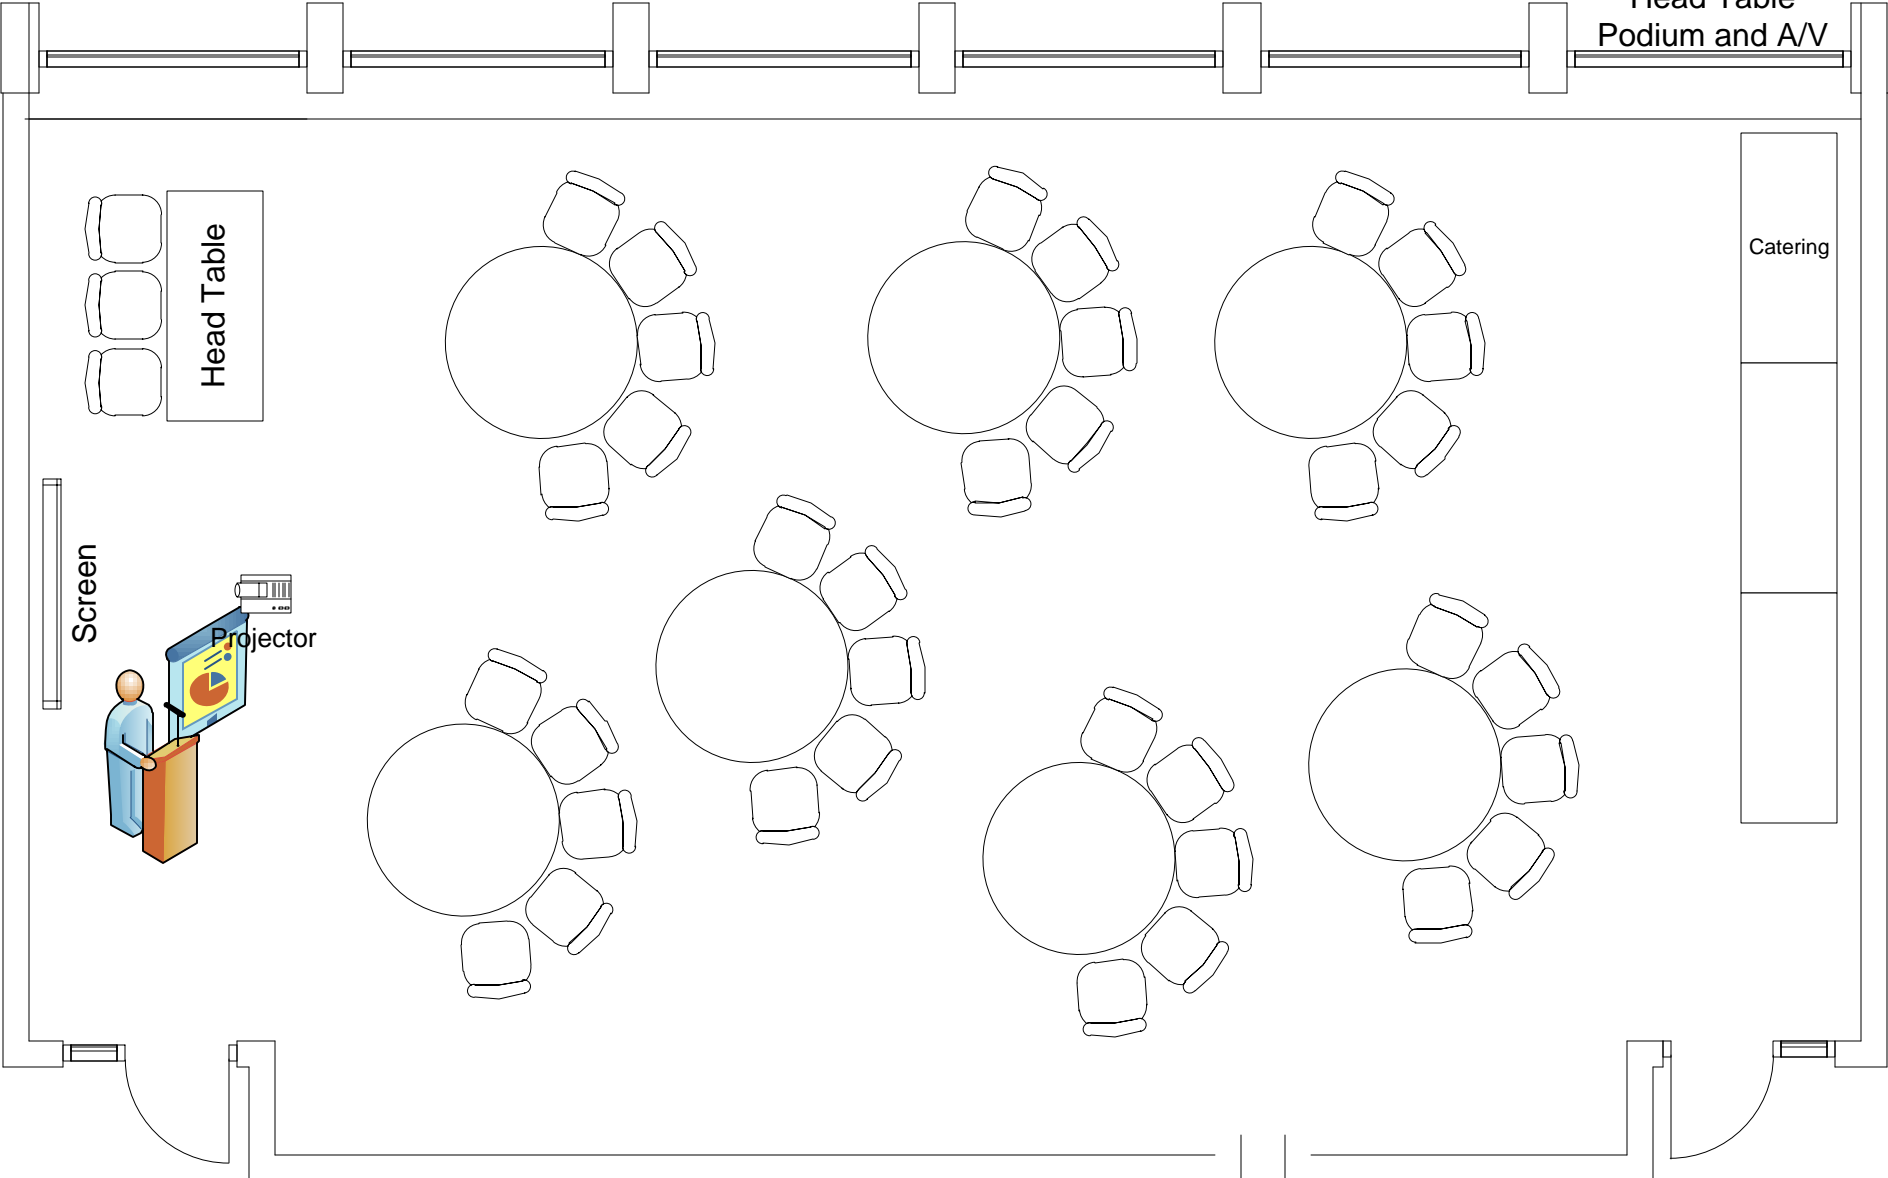

**Marvin Center
Room 403**

Crescent to max (35)
3 Catering Tables
Head Table
Podium and A/V

**Marvin Center
Room 403**

Crescent to max (45)
Head Table
Podium and A/V

**Marvin Center
Room 403**

Crescent to max (50)
3 Catering Tables