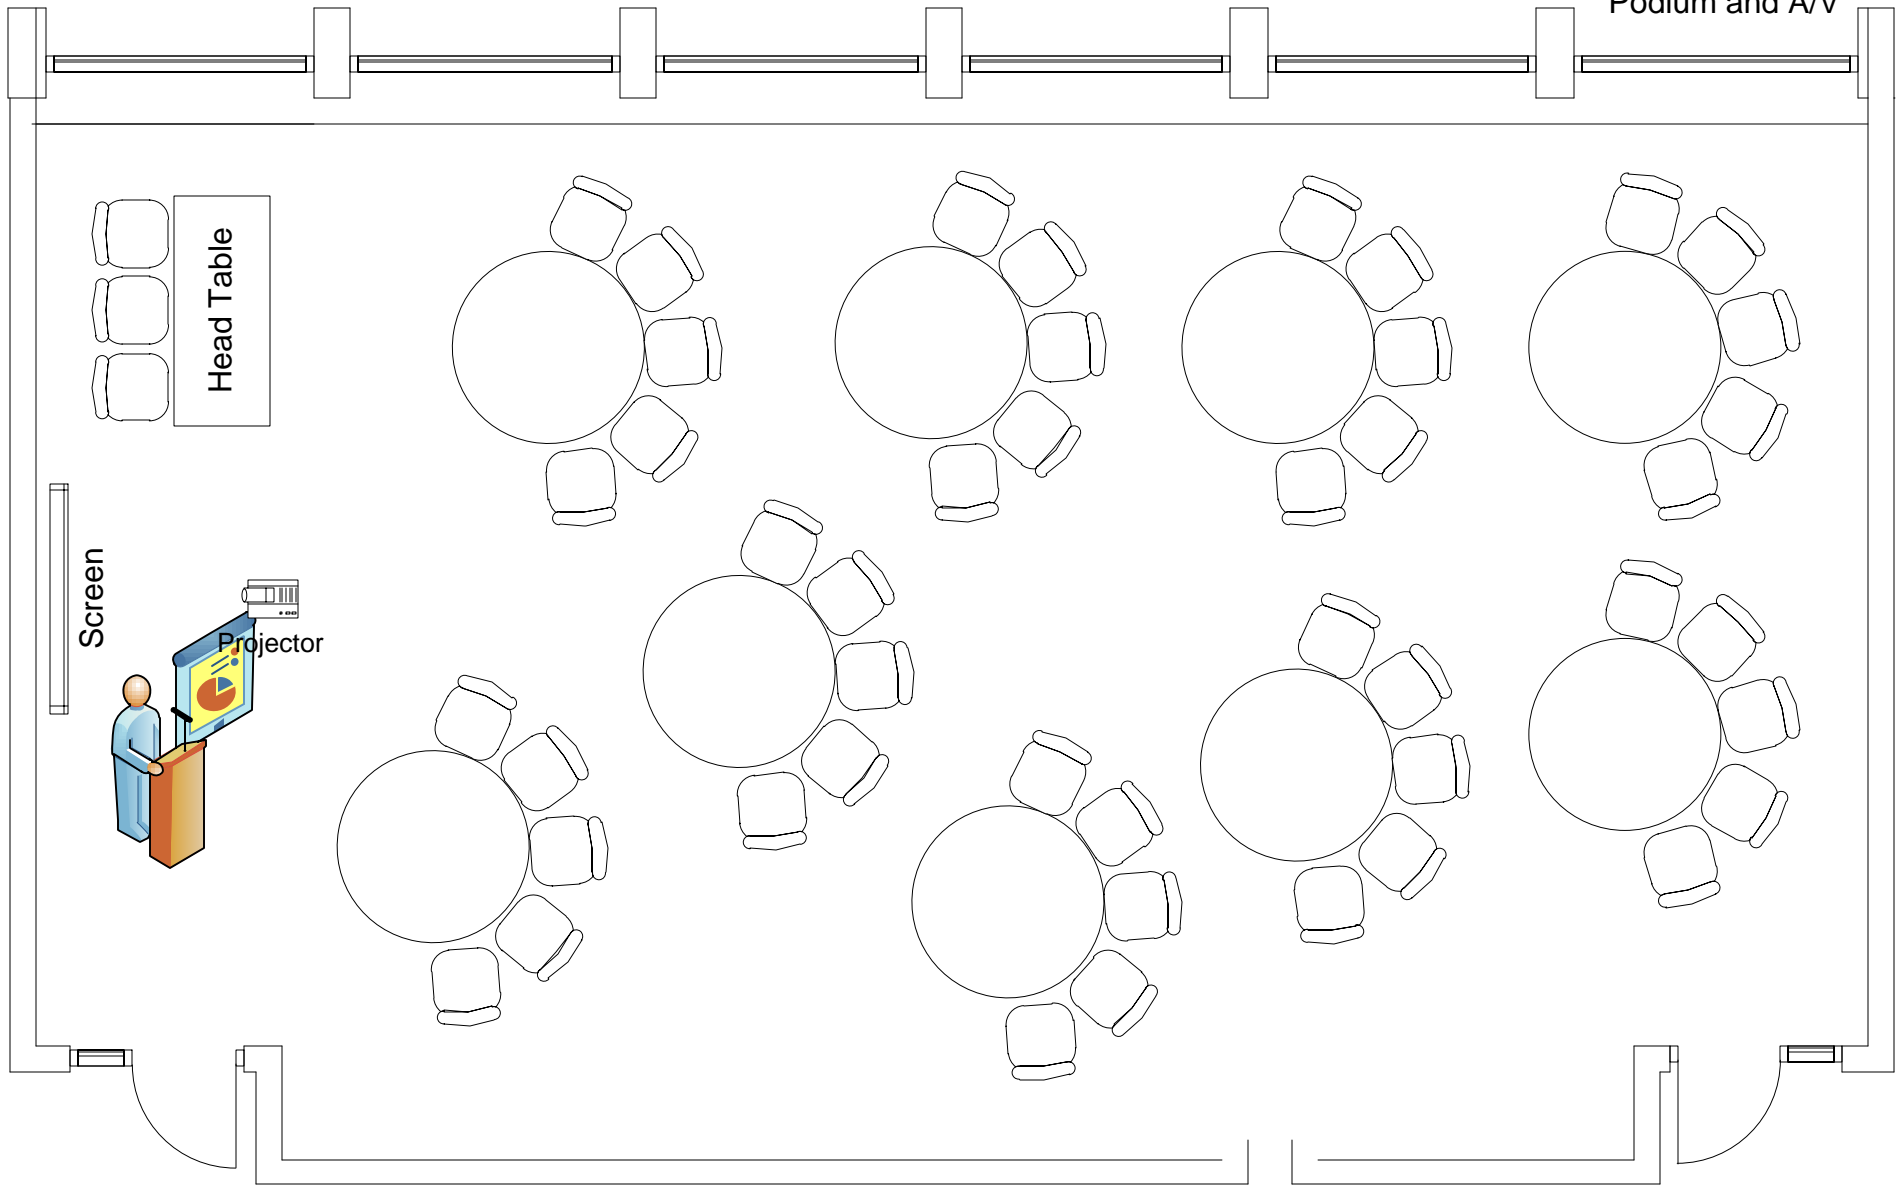

**Marvin Center
Room 403**

Crescent to max (35)
3 Catering Tables
Head Table
Podium and A/V

**Marvin Center
Room 403**

Crescent to max (45)
Head Table
Podium and A/V

**Marvin Center
Room 403**

Crescent to max (50)
3 Catering Tables