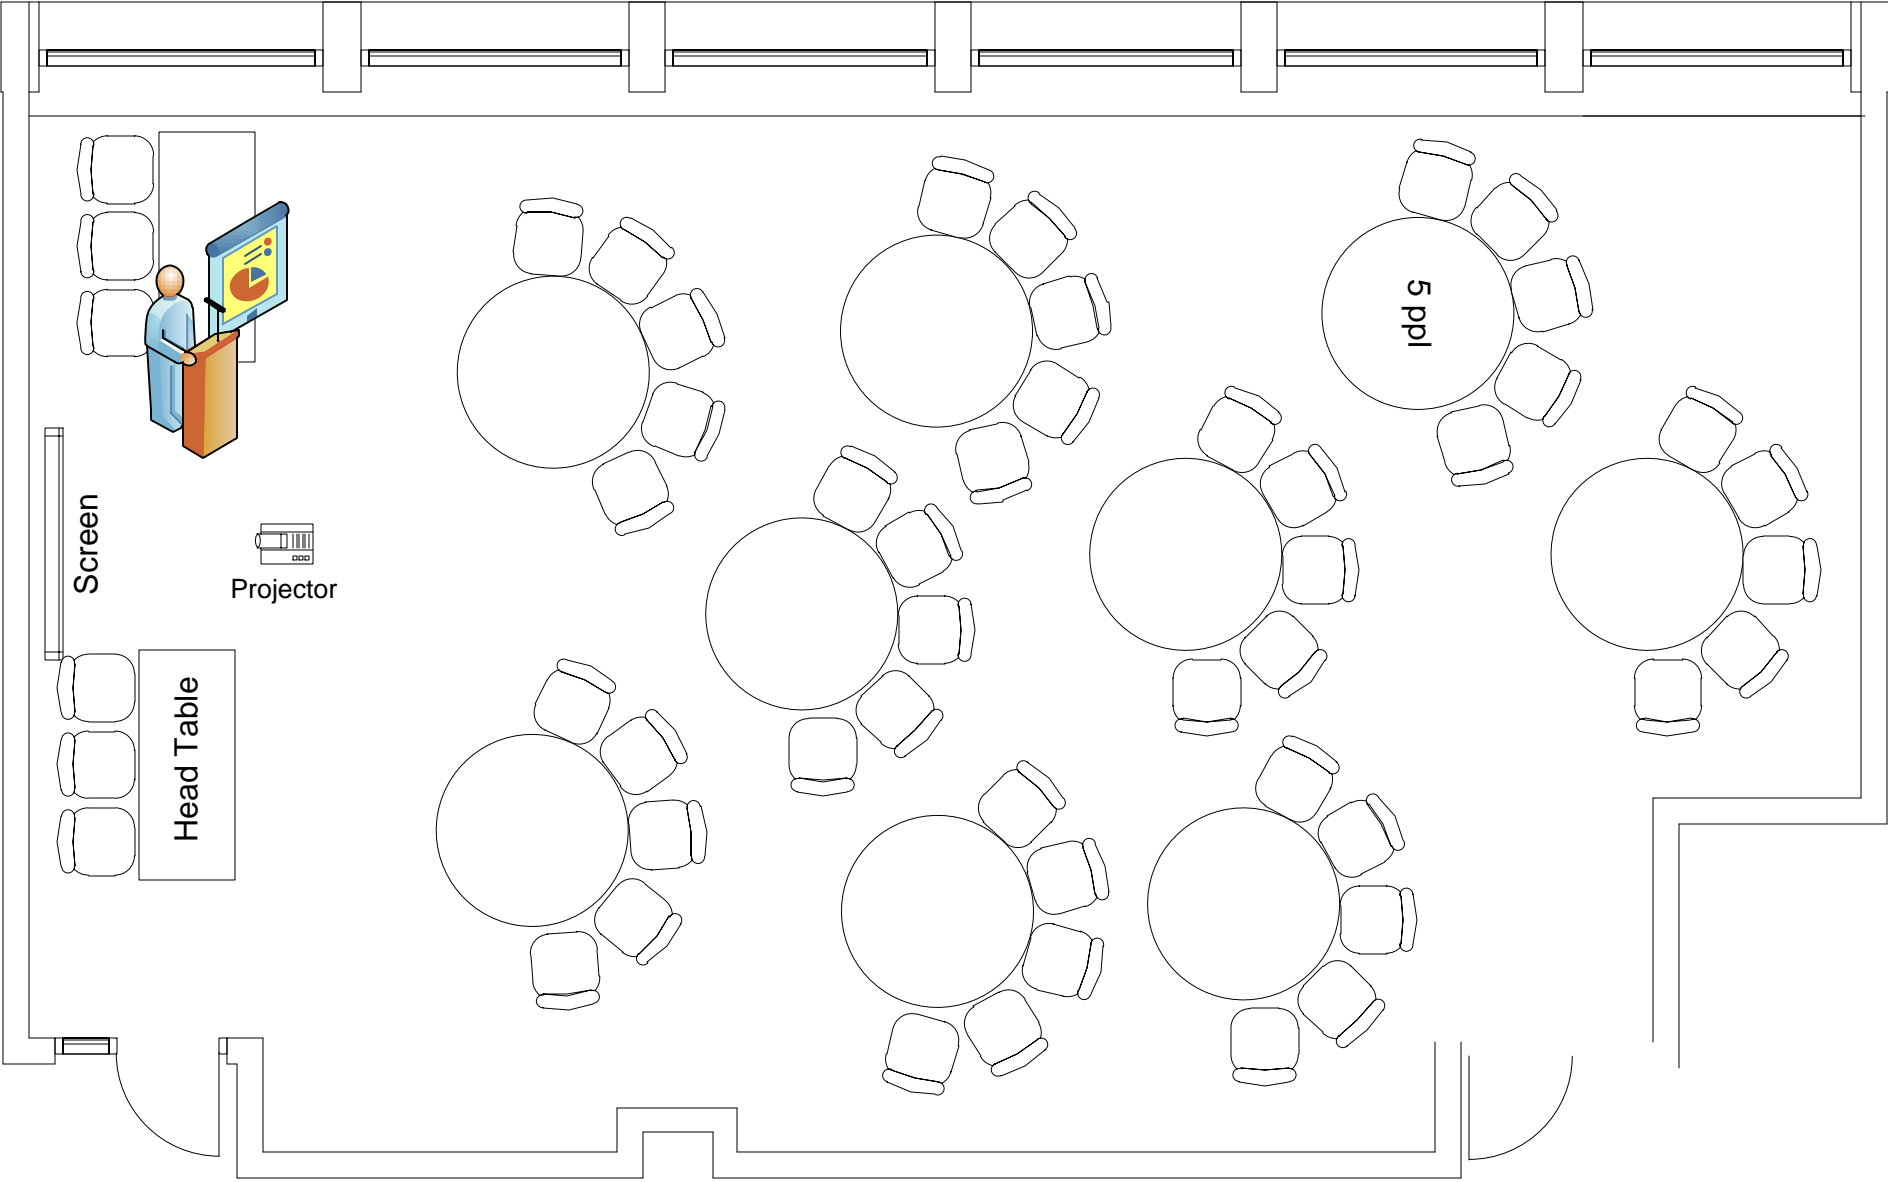

**Marvin Center
Room 405**

Crescent to max (40)
3 Catering Tables
2 Head Tables
Podium and A/V

**Marvin Center
Room 405**

Crescent to max (45)
2 Head Tables
Podium and A/V

**Marvin Center
Room 405**

Crescent to max (45)
3 Catering Tables