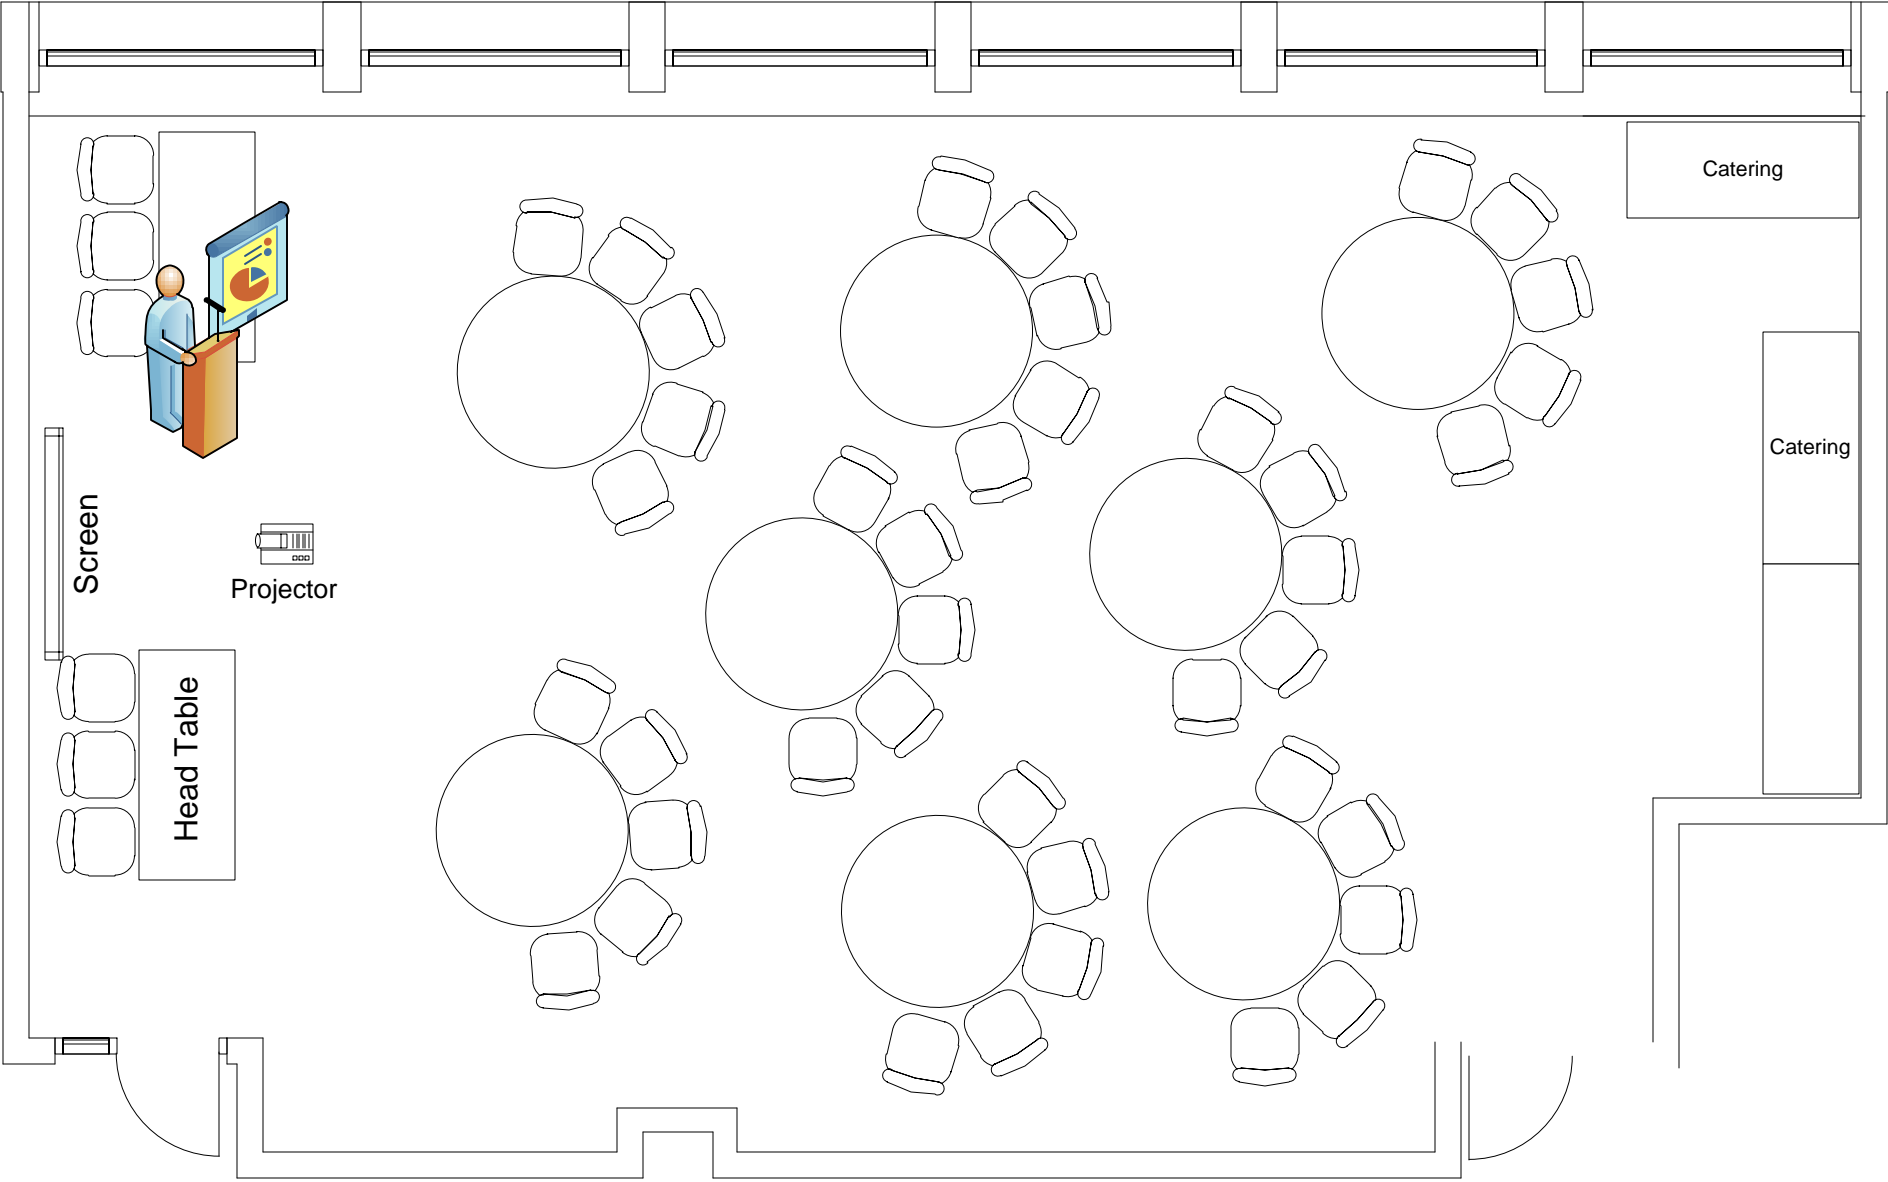

**Marvin Center
Room 405**

Crescent to max (40)
3 Catering Tables
2 Head Tables
Podium and A/V

**Marvin Center
Room 405**

Crescent to max (45)
2 Head Tables
Podium and A/V

**Marvin Center
Room 405**

Crescent to max (45)
3 Catering Tables