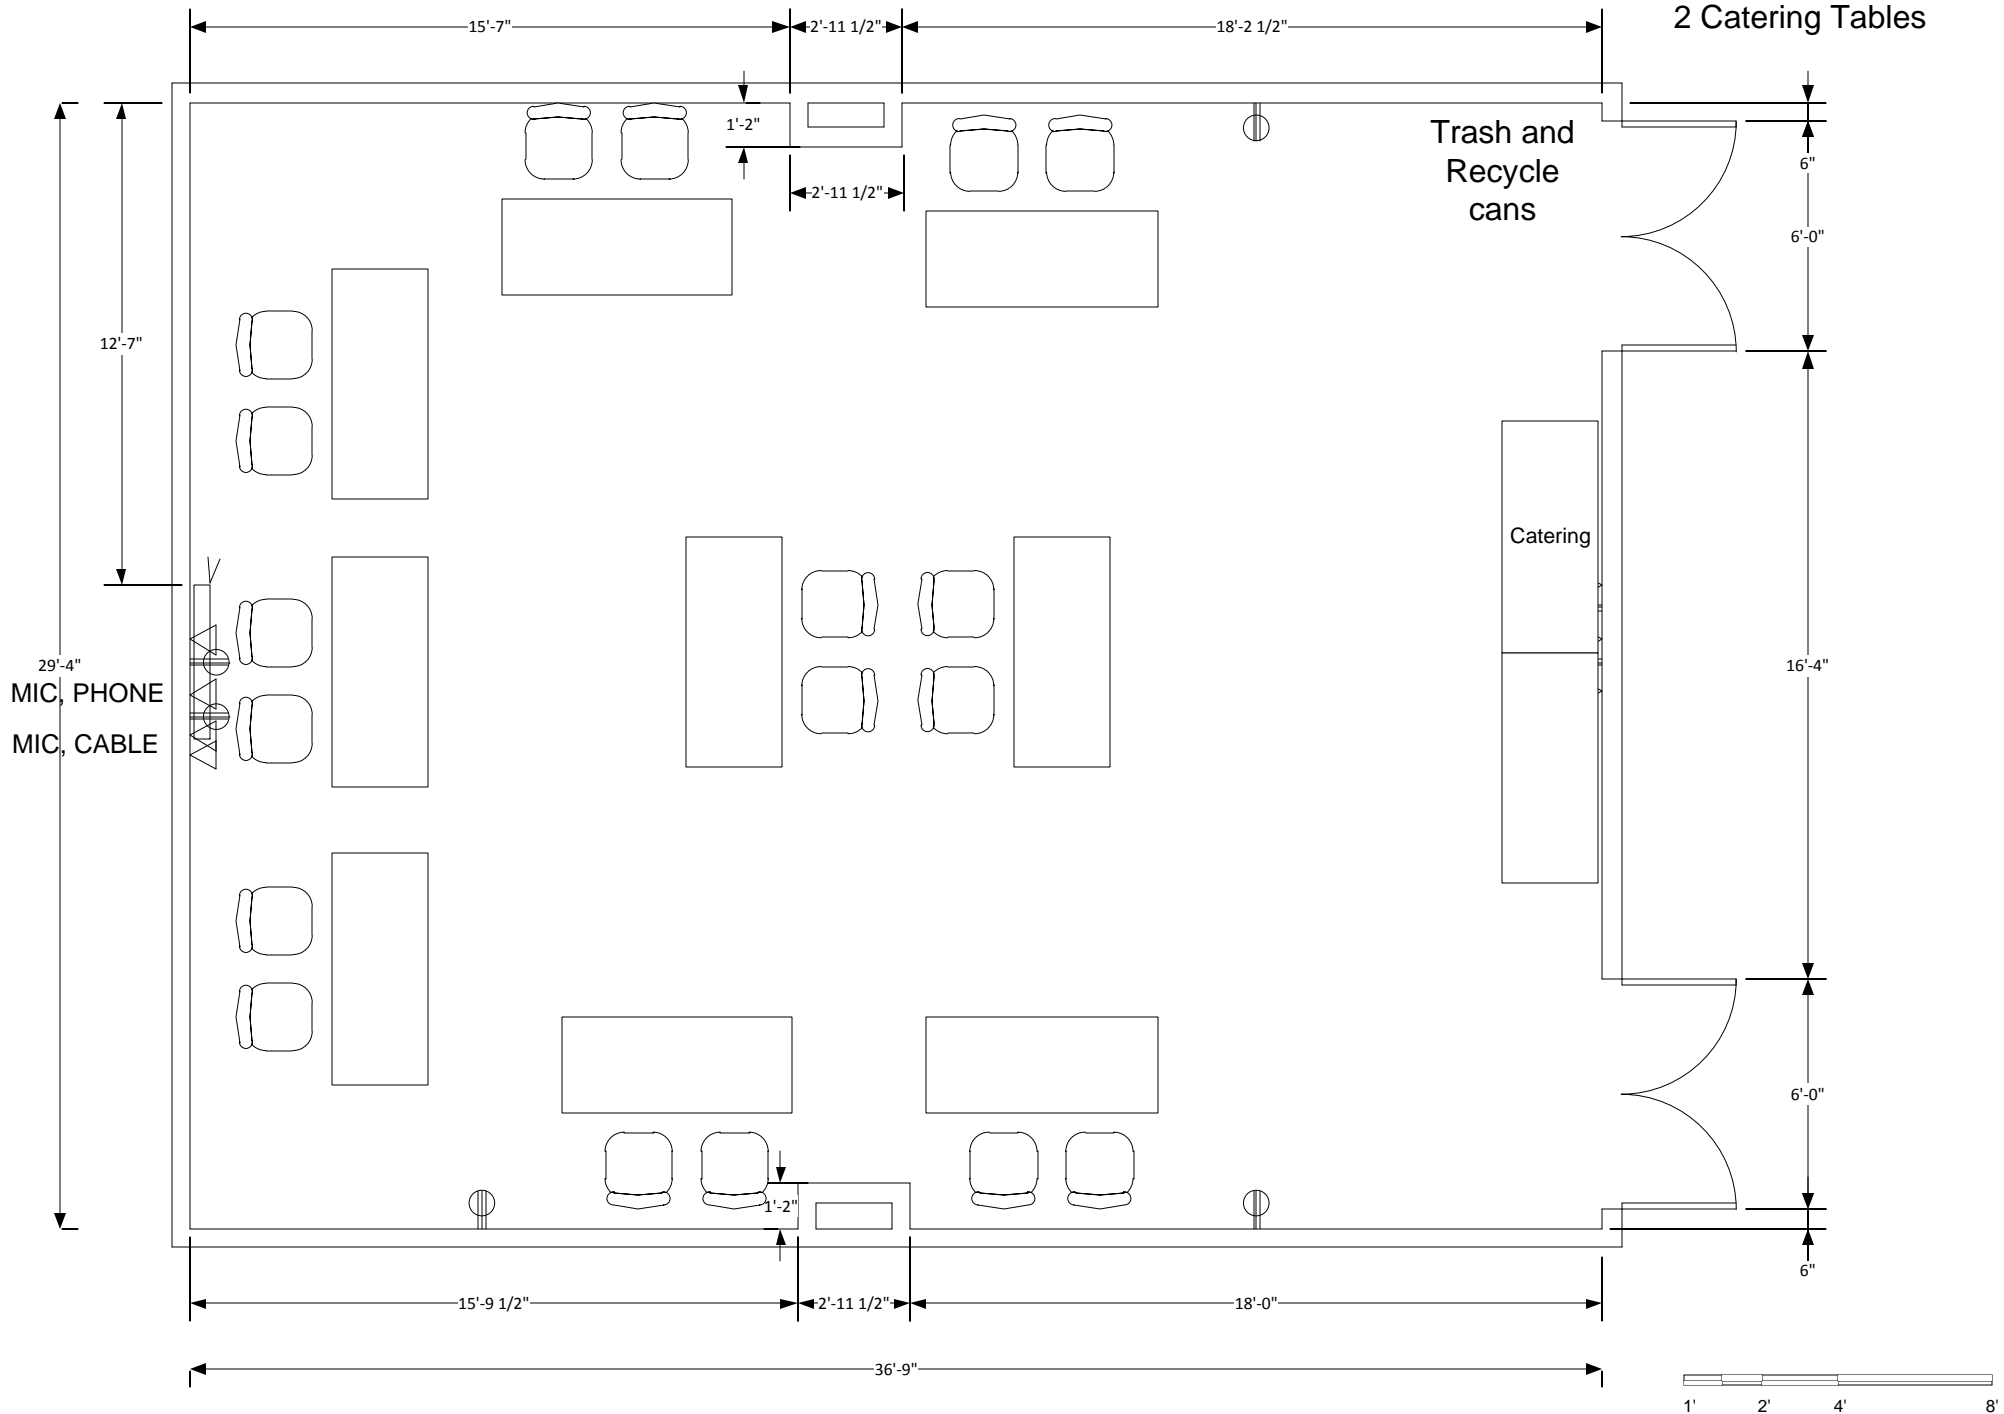

# Marvin Center Room 302

Fair Style to max (9 tables)  
2 Catering Tables

# Marvin Center Room 302