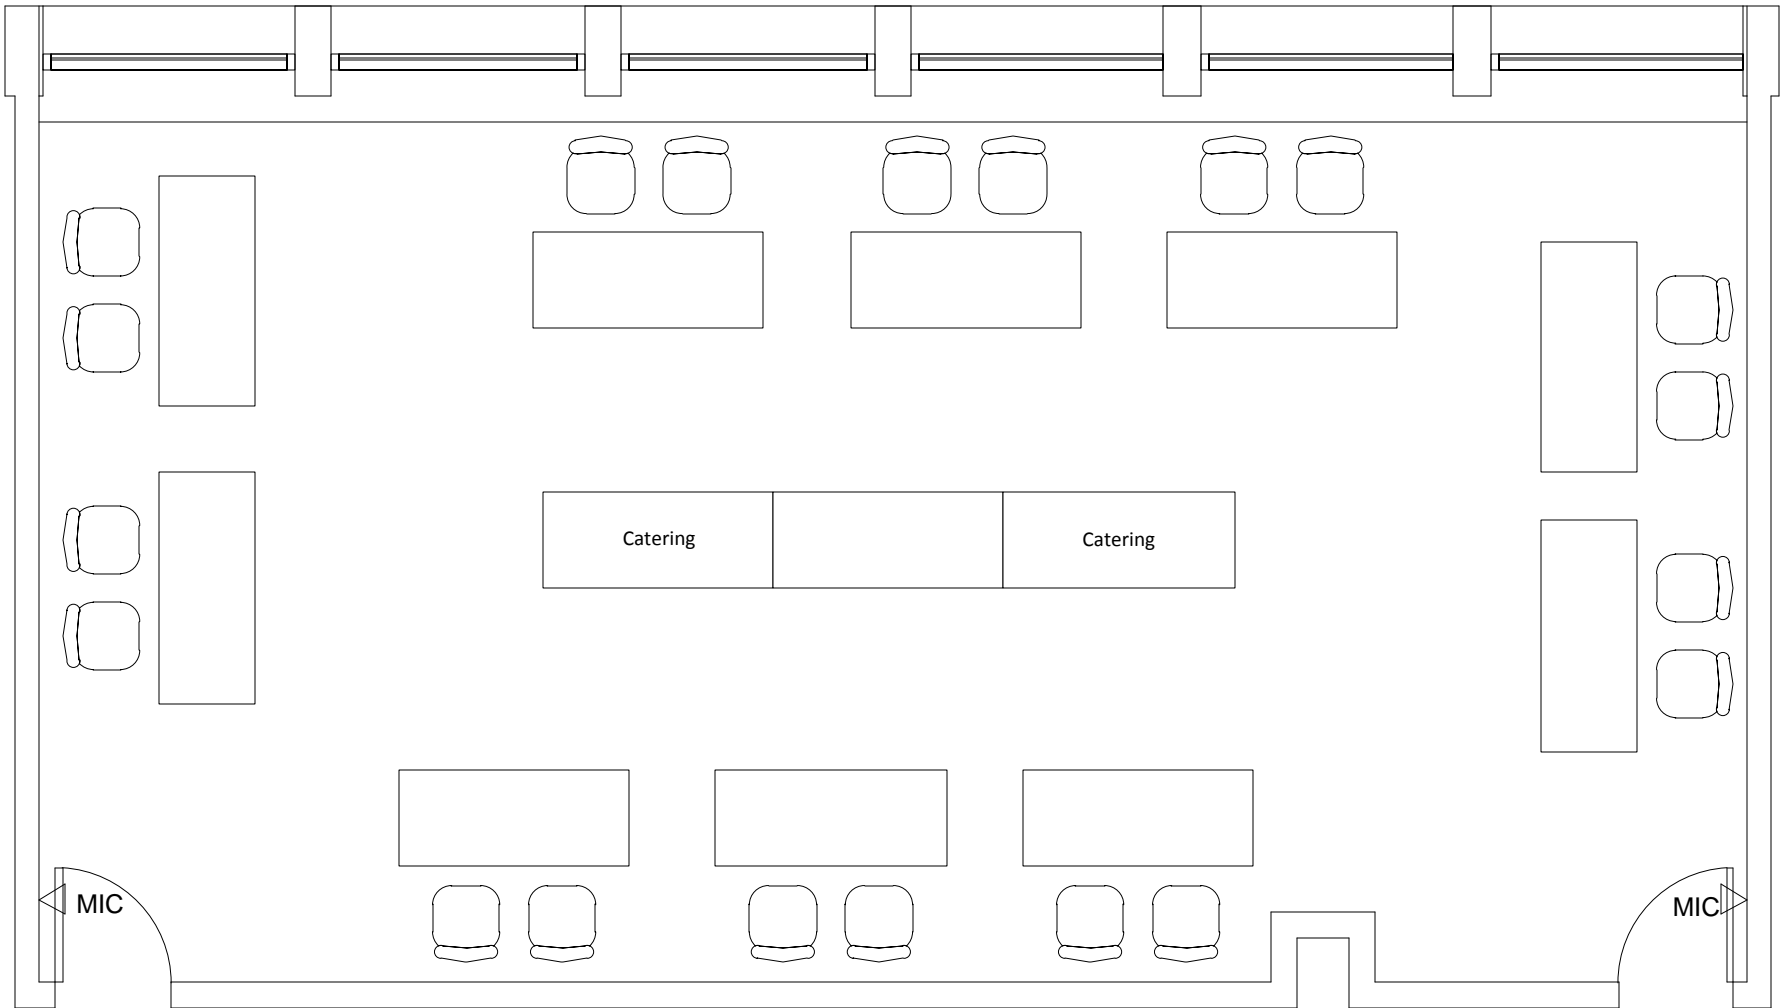

Marvin Center
Room 310

Fair Style to max (10 tables)
3 Catering Tables

Marvin Center
Room 310

Fair Style to max (10 tables)