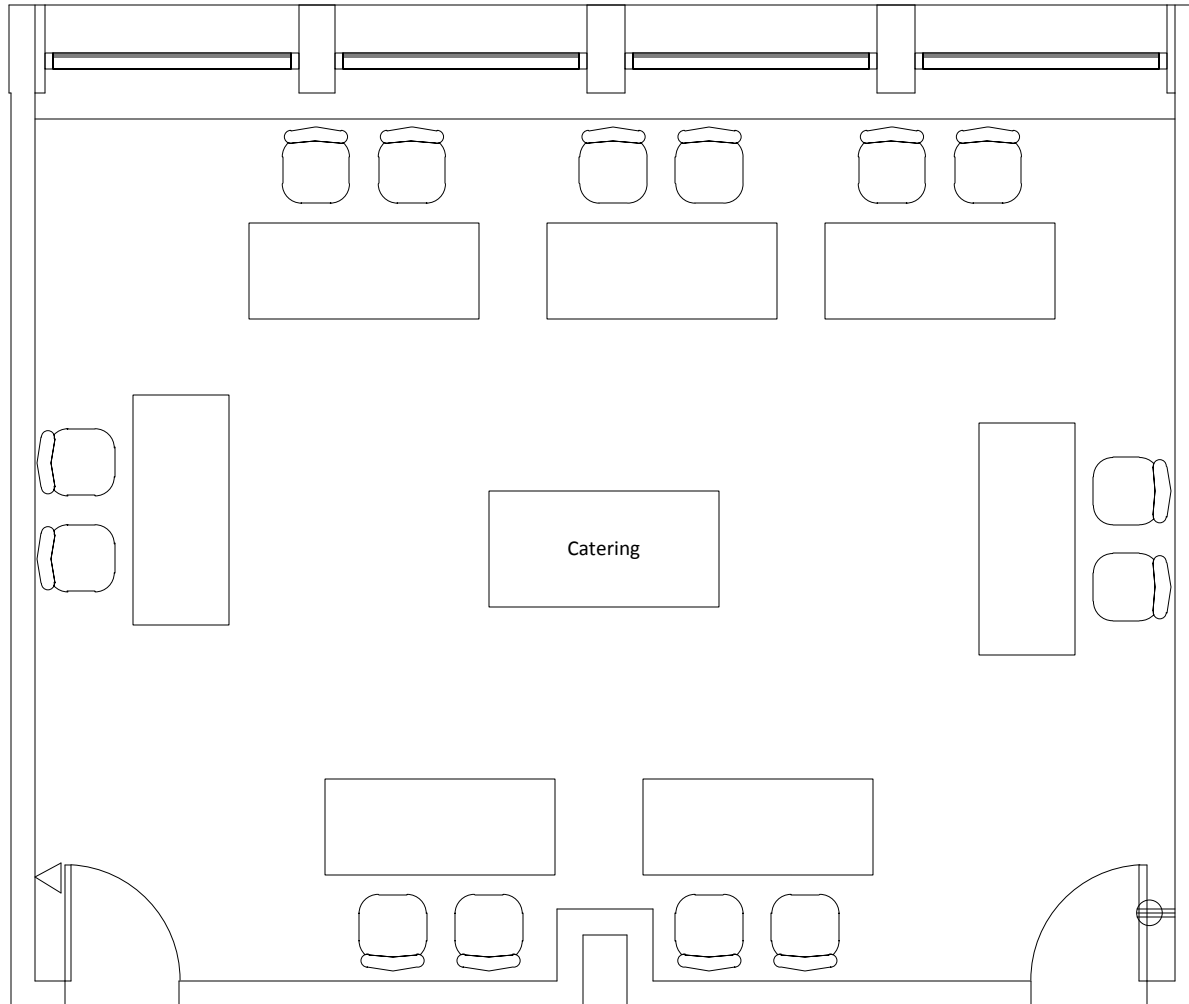

**Marvin Center
Room 311**

Fair Style to max (7 tables)
Catering Table

**Marvin Center
Room 311**

Fair Style to max (7 tables)