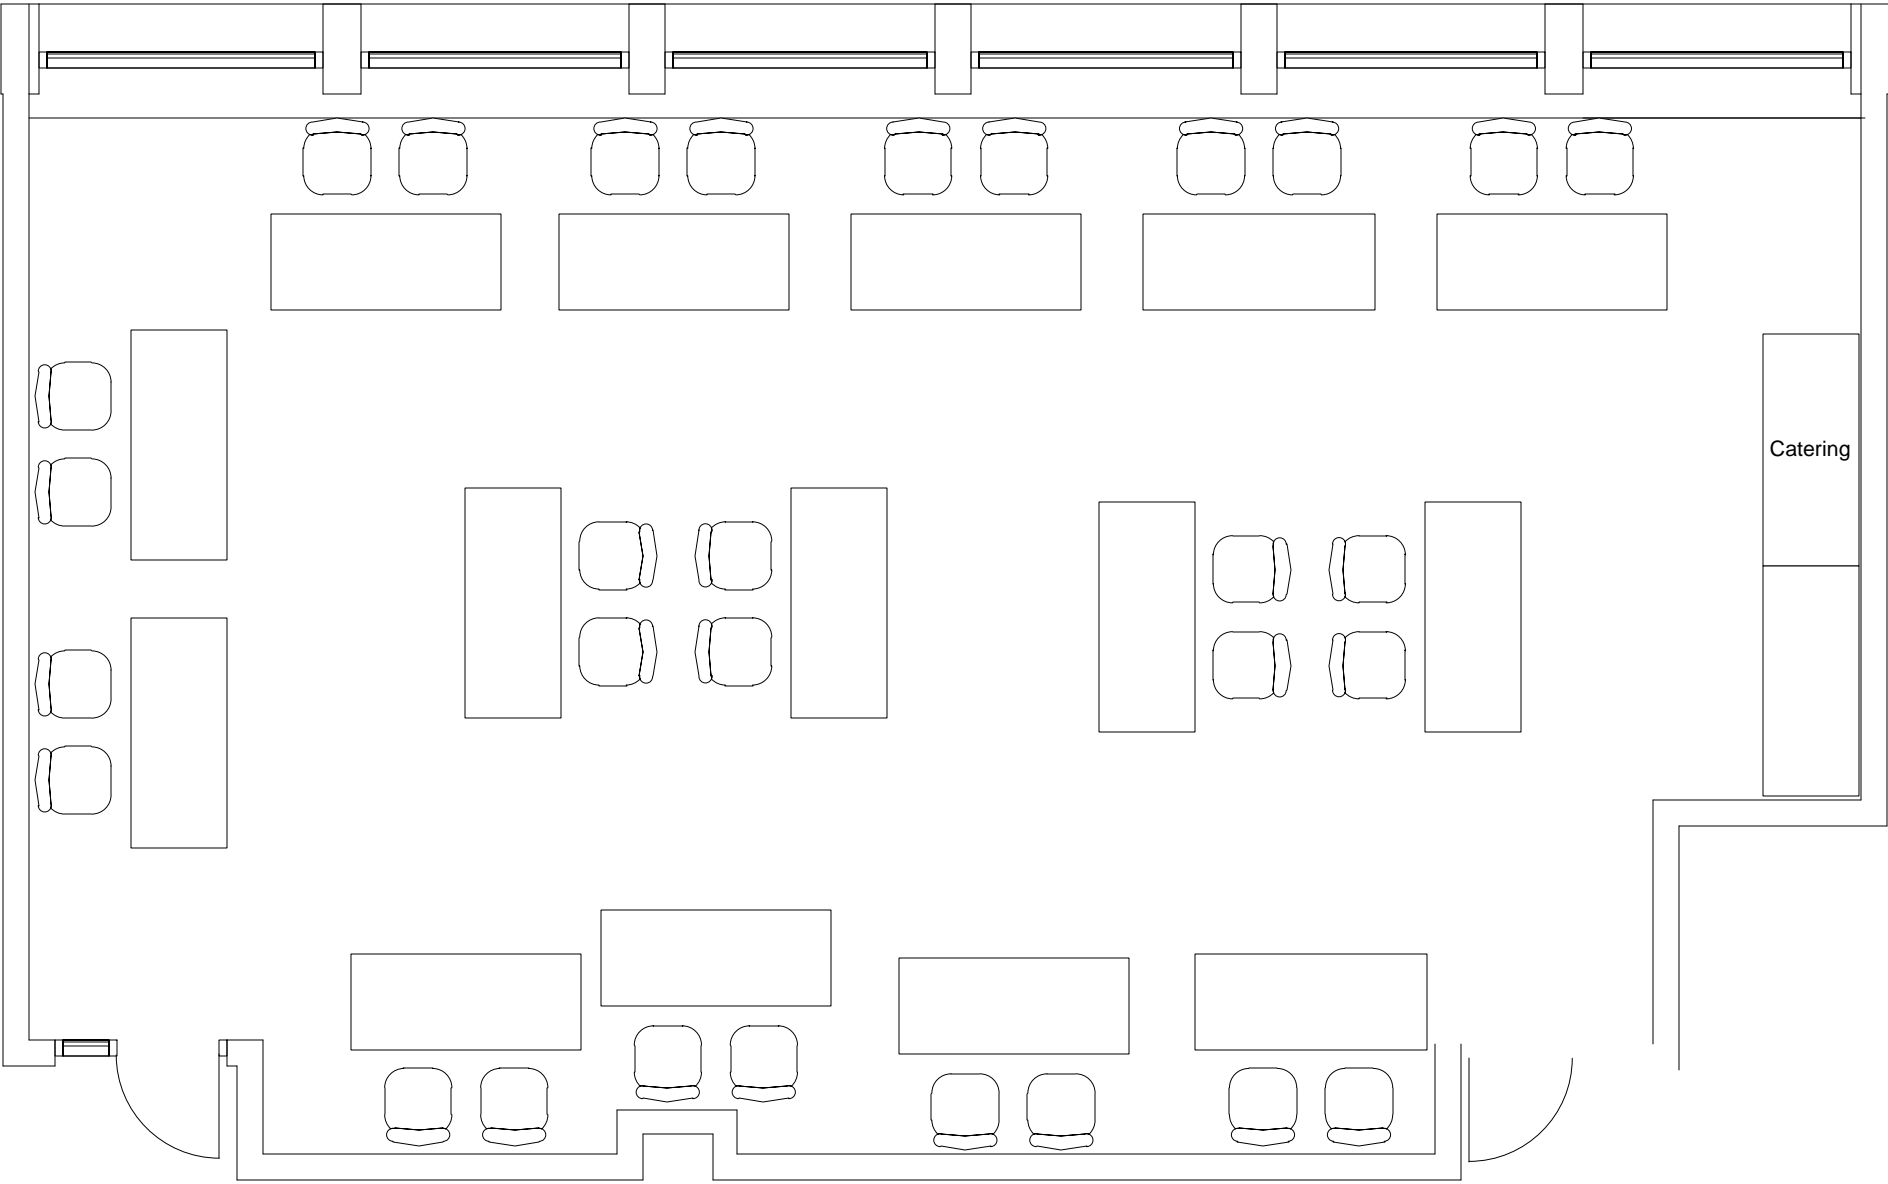

**Marvin Center
Room 405**

Fair Style to max (15 tables)
2 Catering Tables

**Marvin Center
Room 405**

Fair Style to max (15 tables)