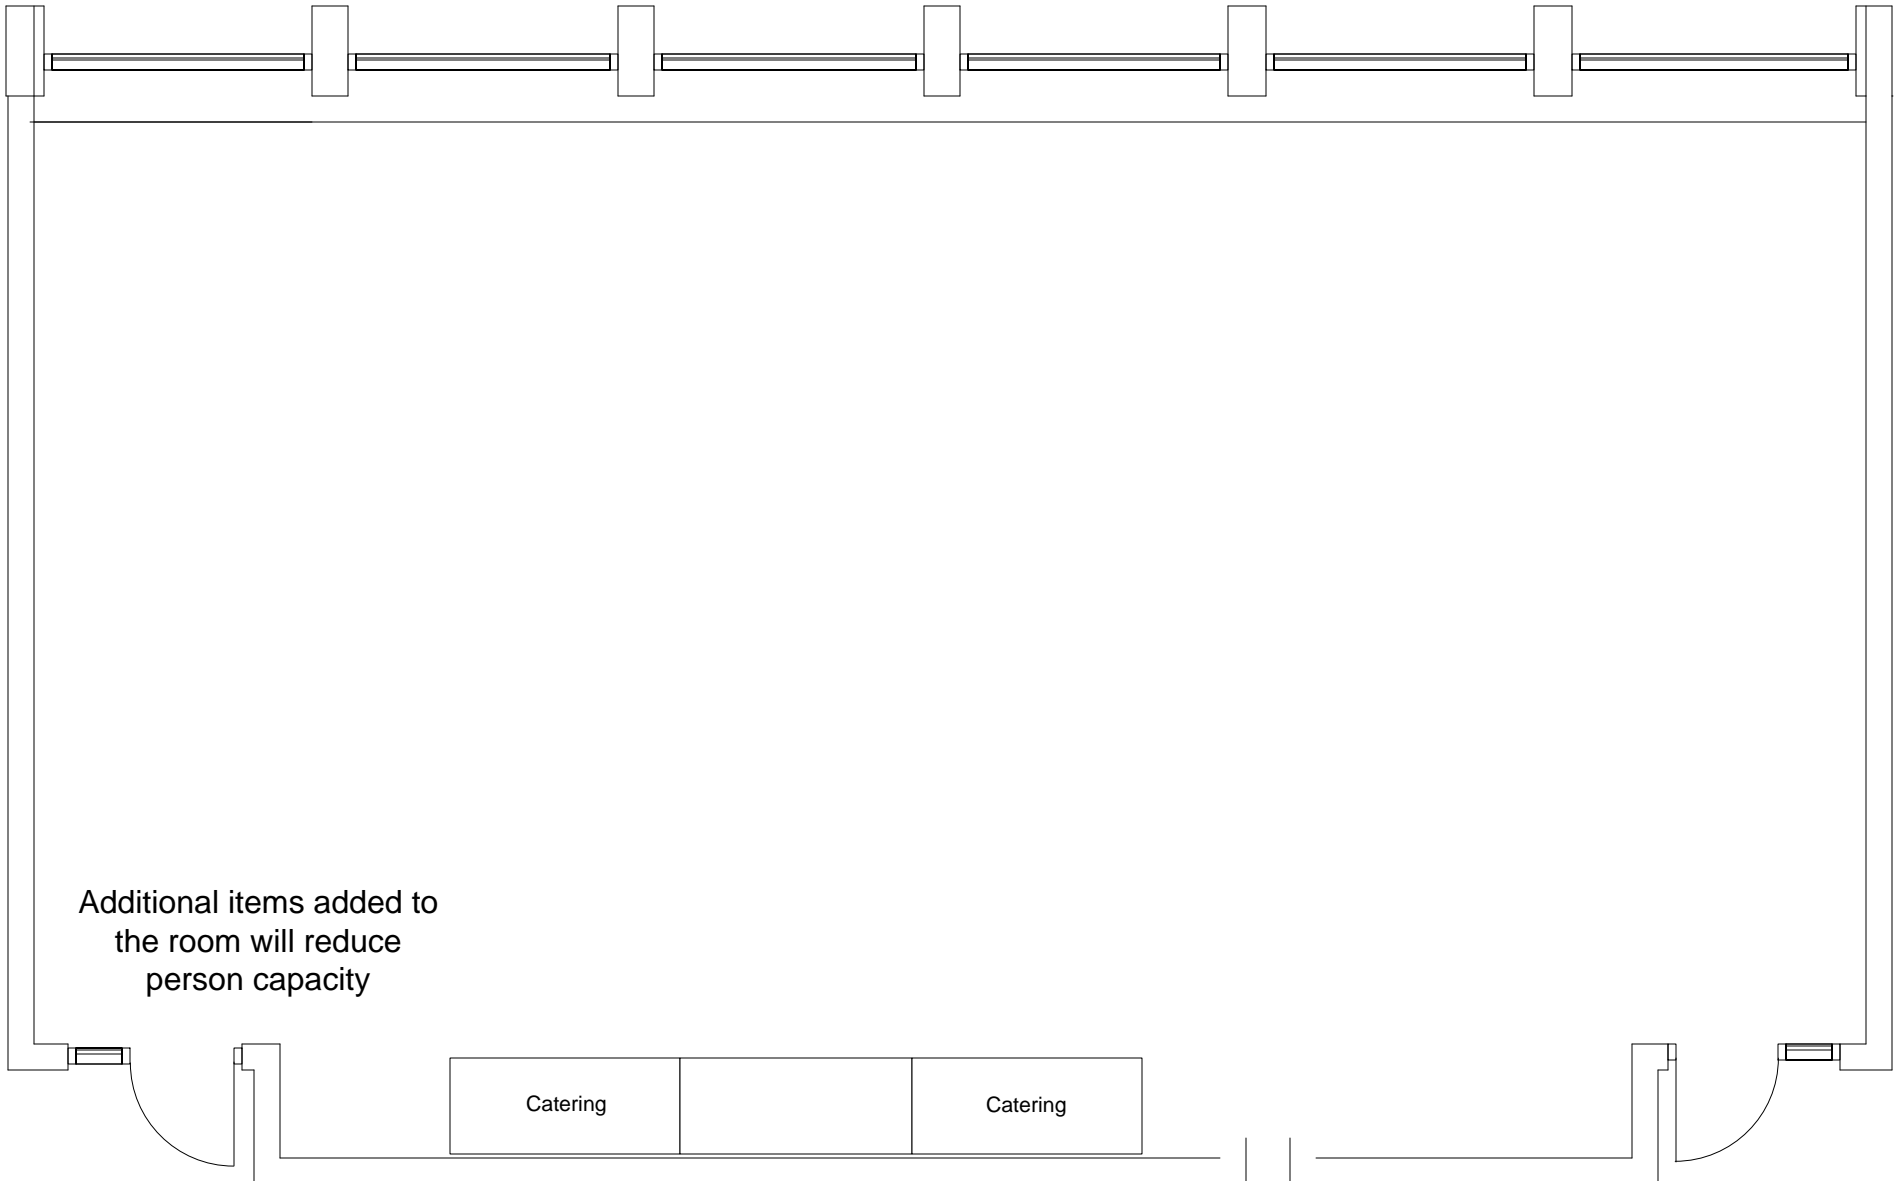

**Marvin Center  
Room 403**

Reception to max (110)  
3 Catering Tables

Additional items added to  
the room will reduce  
person capacity

Catering

Catering