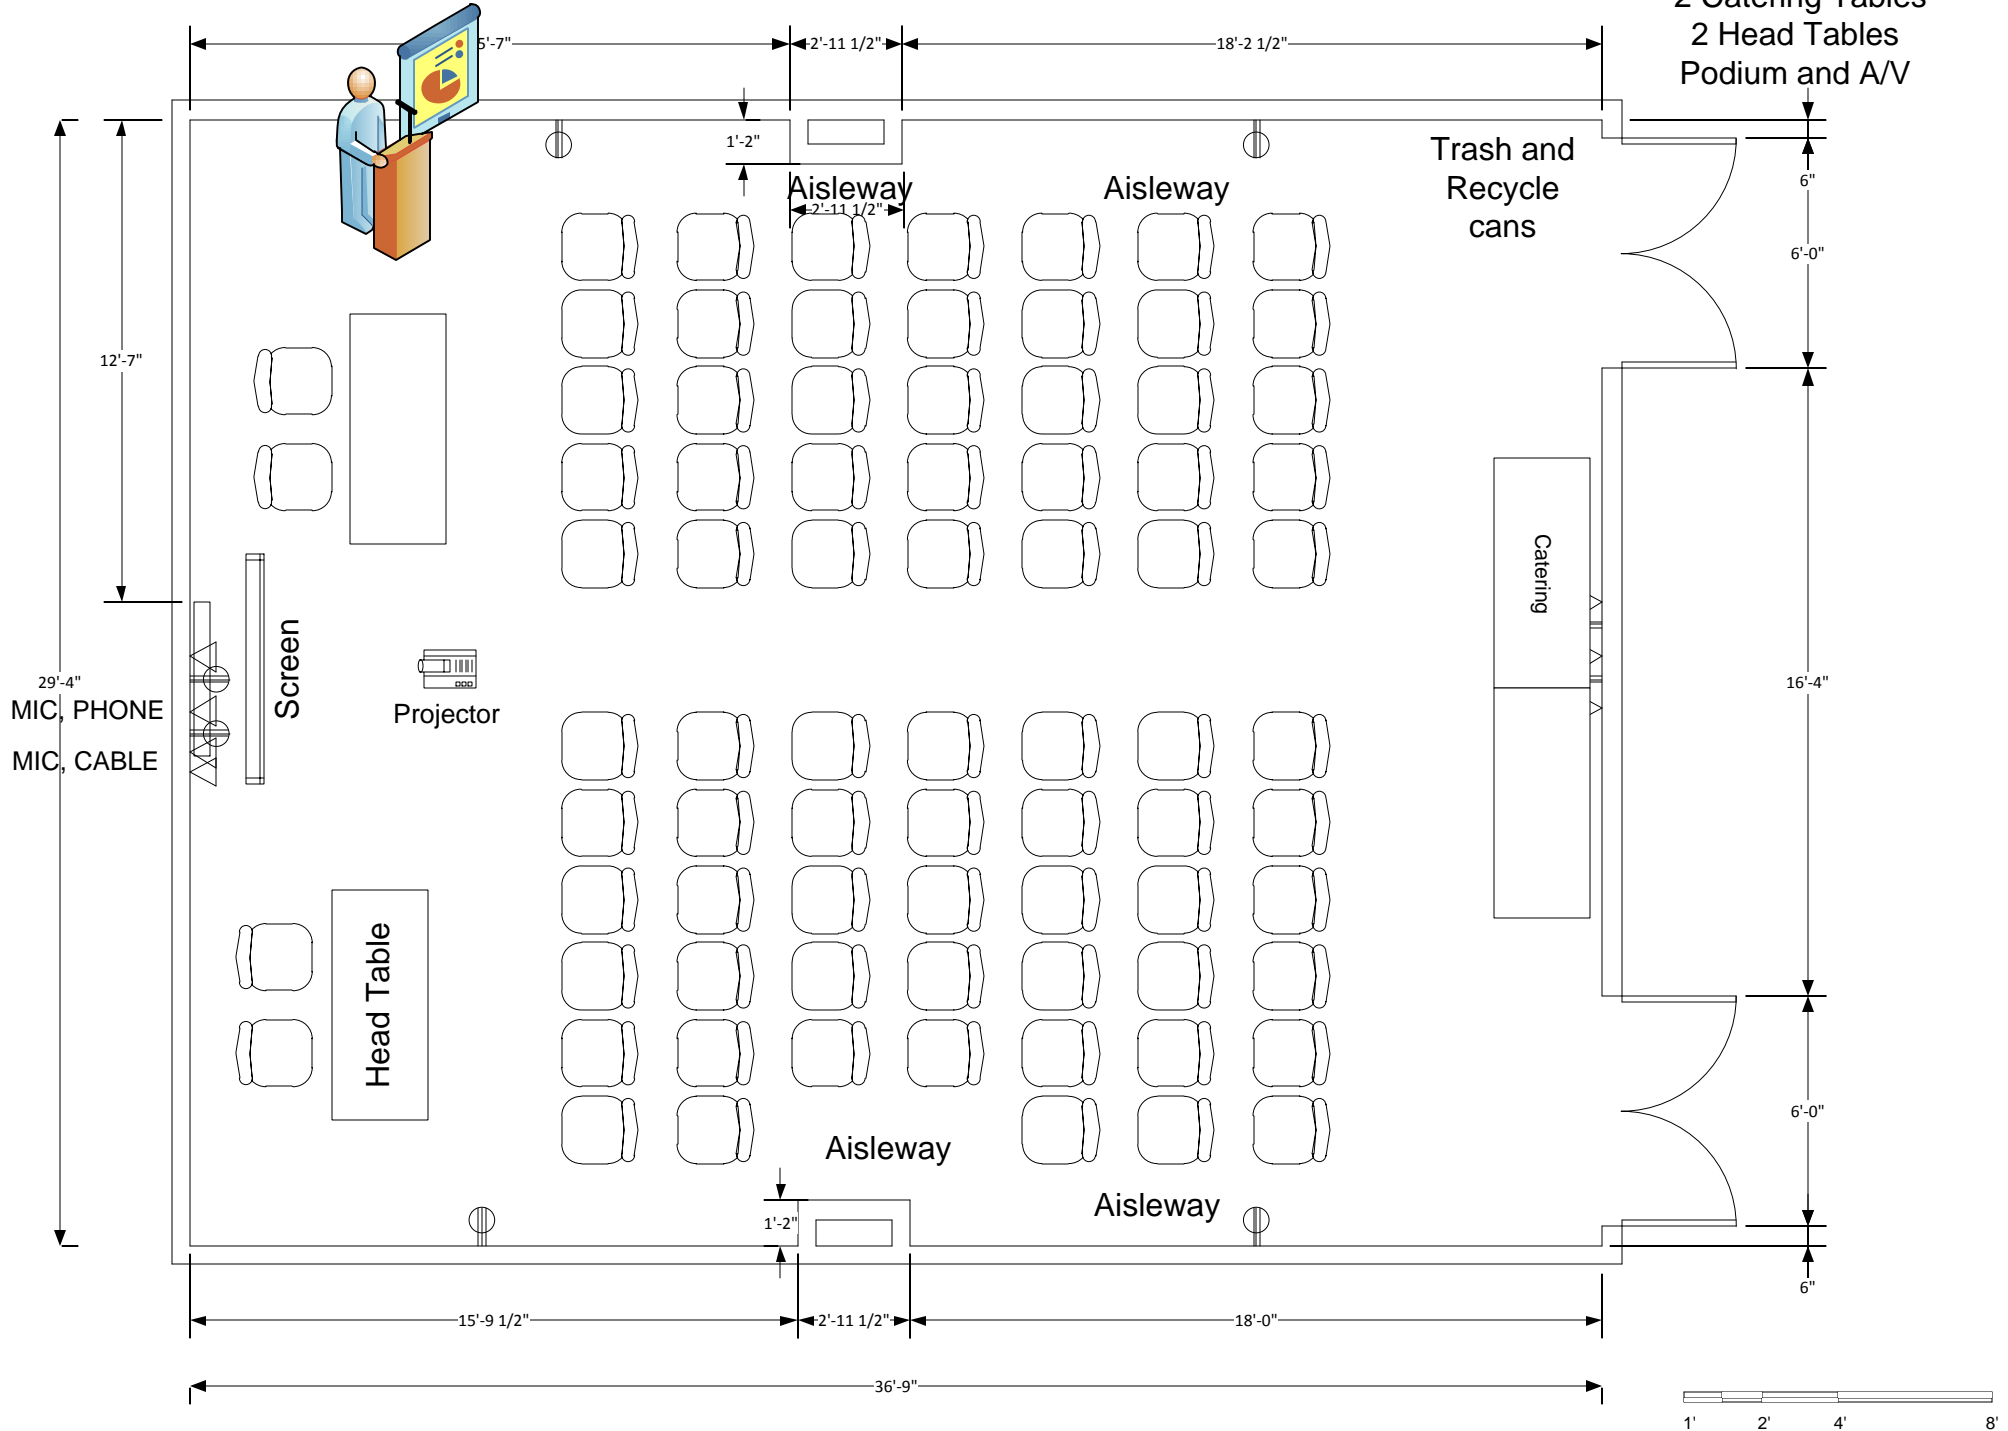

Marvin Center Room 301

Theater to max (86)
2 Catering Tables
Including A/V

Trash and
Recycle
cans

Aisleway

Aisleway

Catering

Aisleway

Aisleway

Screen

Projector

29'-4"
MIC, PHONE
MIC, CABLE

12'-7"

15'-7"

1'-2"

2'-11 1/2"

18'-2 1/2"

6"

6'-0"

16'-4"

6'-0"

6"

15'-9 1/2"

1'-2"

2'-11 1/2"

18'-0"

36'-9"

1' 2' 4' 8'

Marvin Center Room 301

Theater to max (75)
2 Catering Tables
2 Head Tables
Podium and A/V

Marvin Center Room 301

Theater to max (86)
2 Head Tables
Podium and A/V