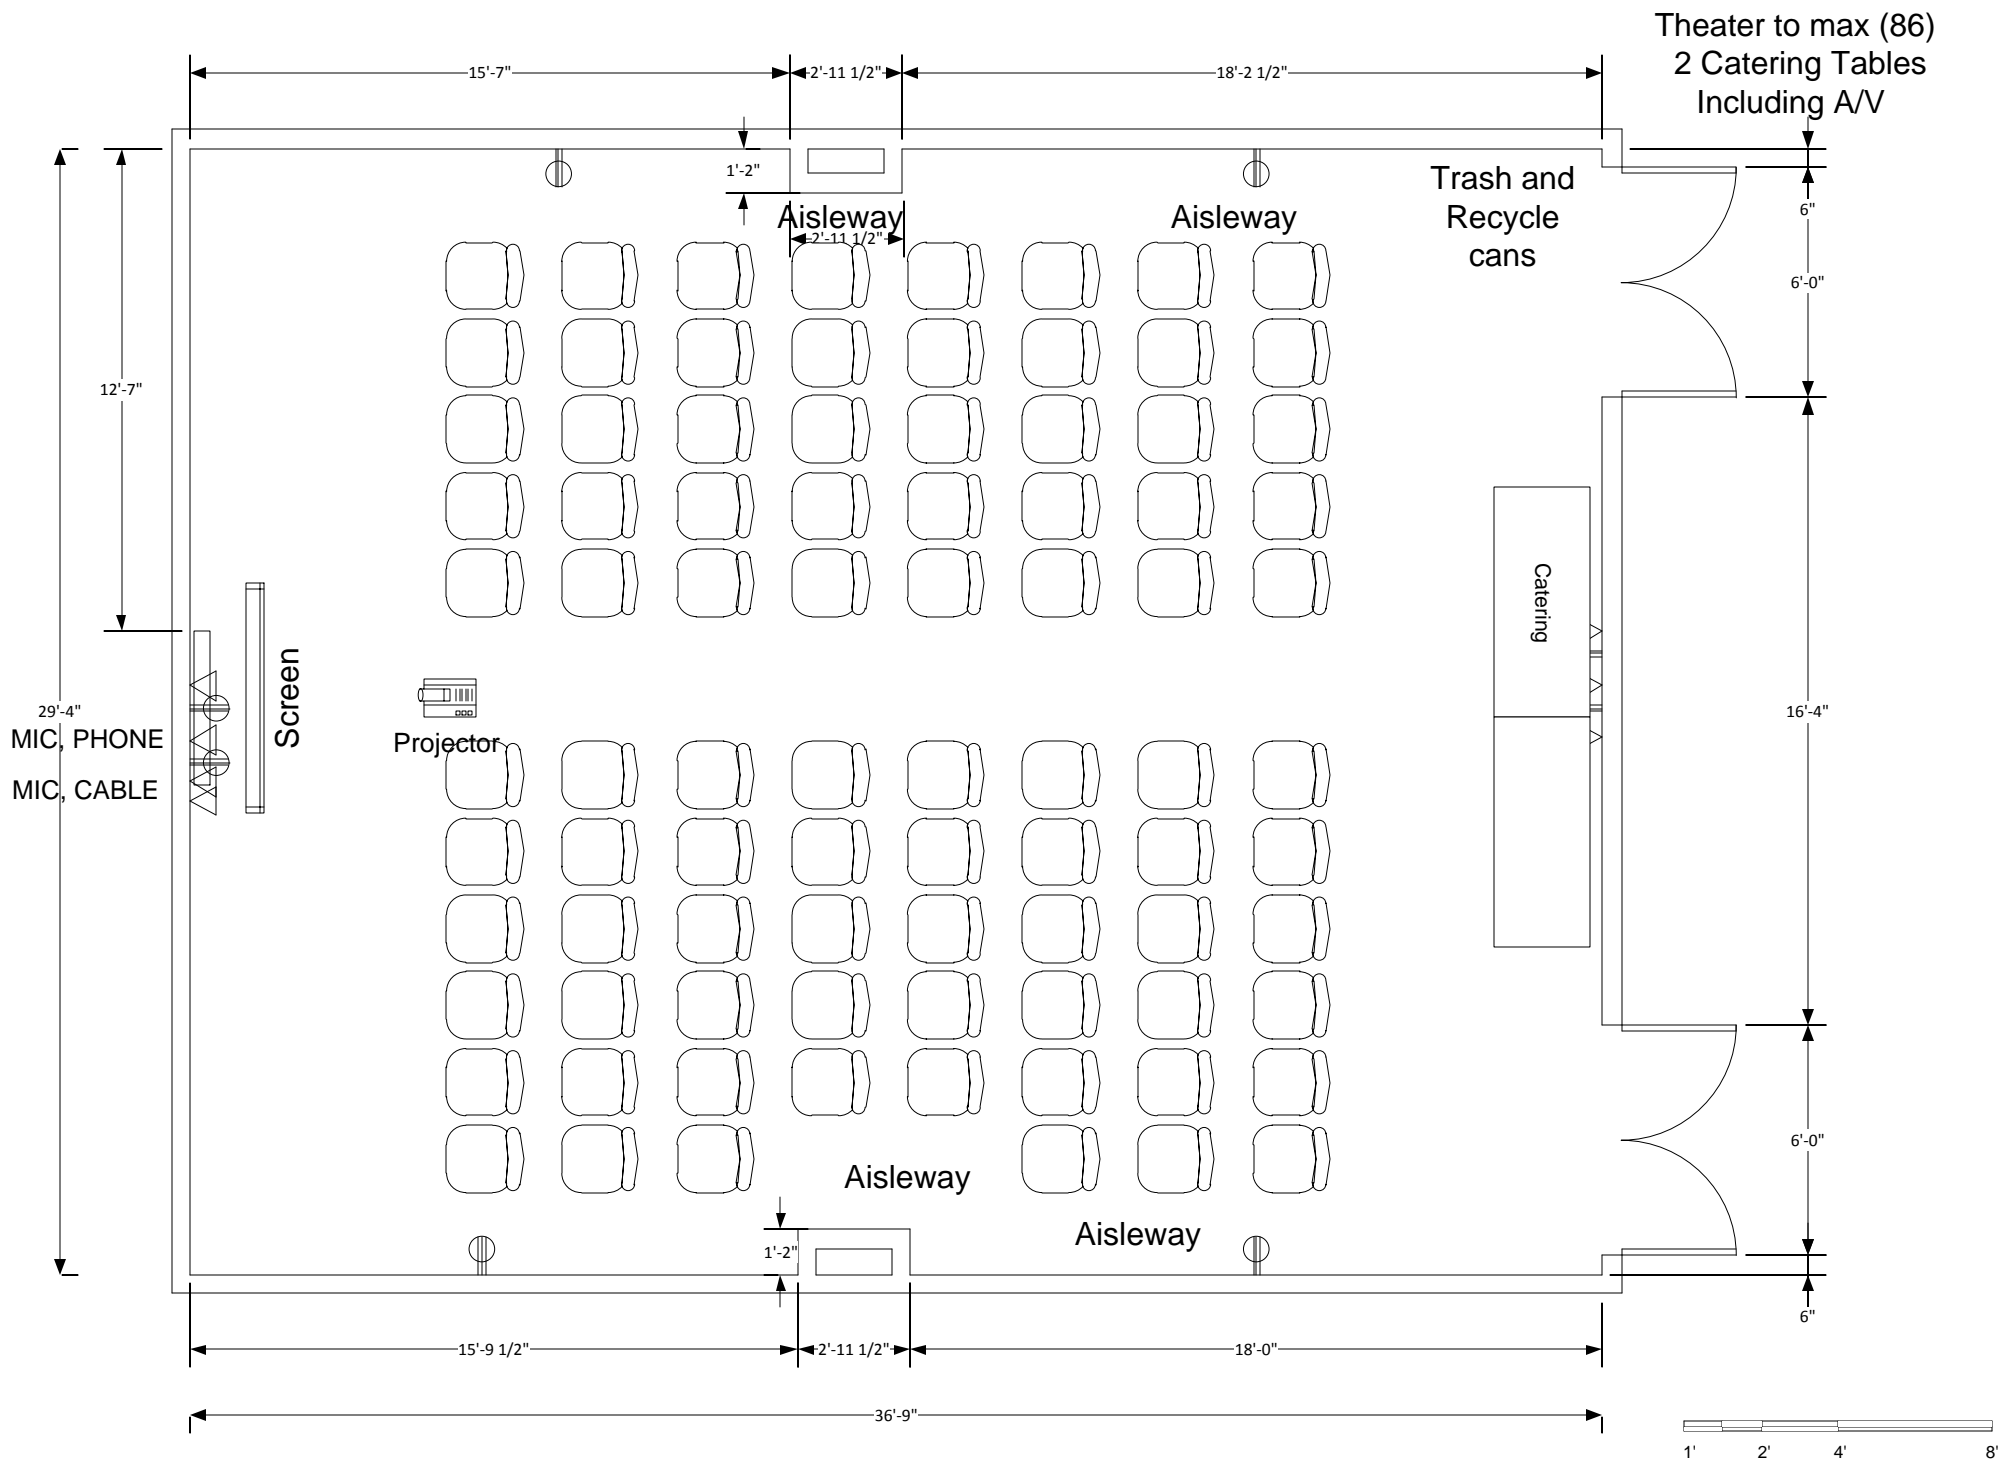

Marvin Center Room 301

Theater to max (86)
2 Catering Tables
Including A/V

Trash and
Recycle
cans

Aisleway

Aisleway

Catering

Aisleway

Aisleway

Screen

Projector

29'-4"
MIC, PHONE
MIC, CABLE

12'-7"

15'-7"

1'-2"

2'-11 1/2"

18'-2 1/2"

6"

6'-0"

16'-4"

6'-0"

6"

15'-9 1/2"

1'-2"

2'-11 1/2"

18'-0"

36'-9"

1' 2' 4' 8'

Marvin Center Room 301

Theater to max (75)
2 Catering Tables
2 Head Tables
Podium and A/V

Marvin Center Room 301

Theater to max (86)
2 Head Tables
Podium and A/V