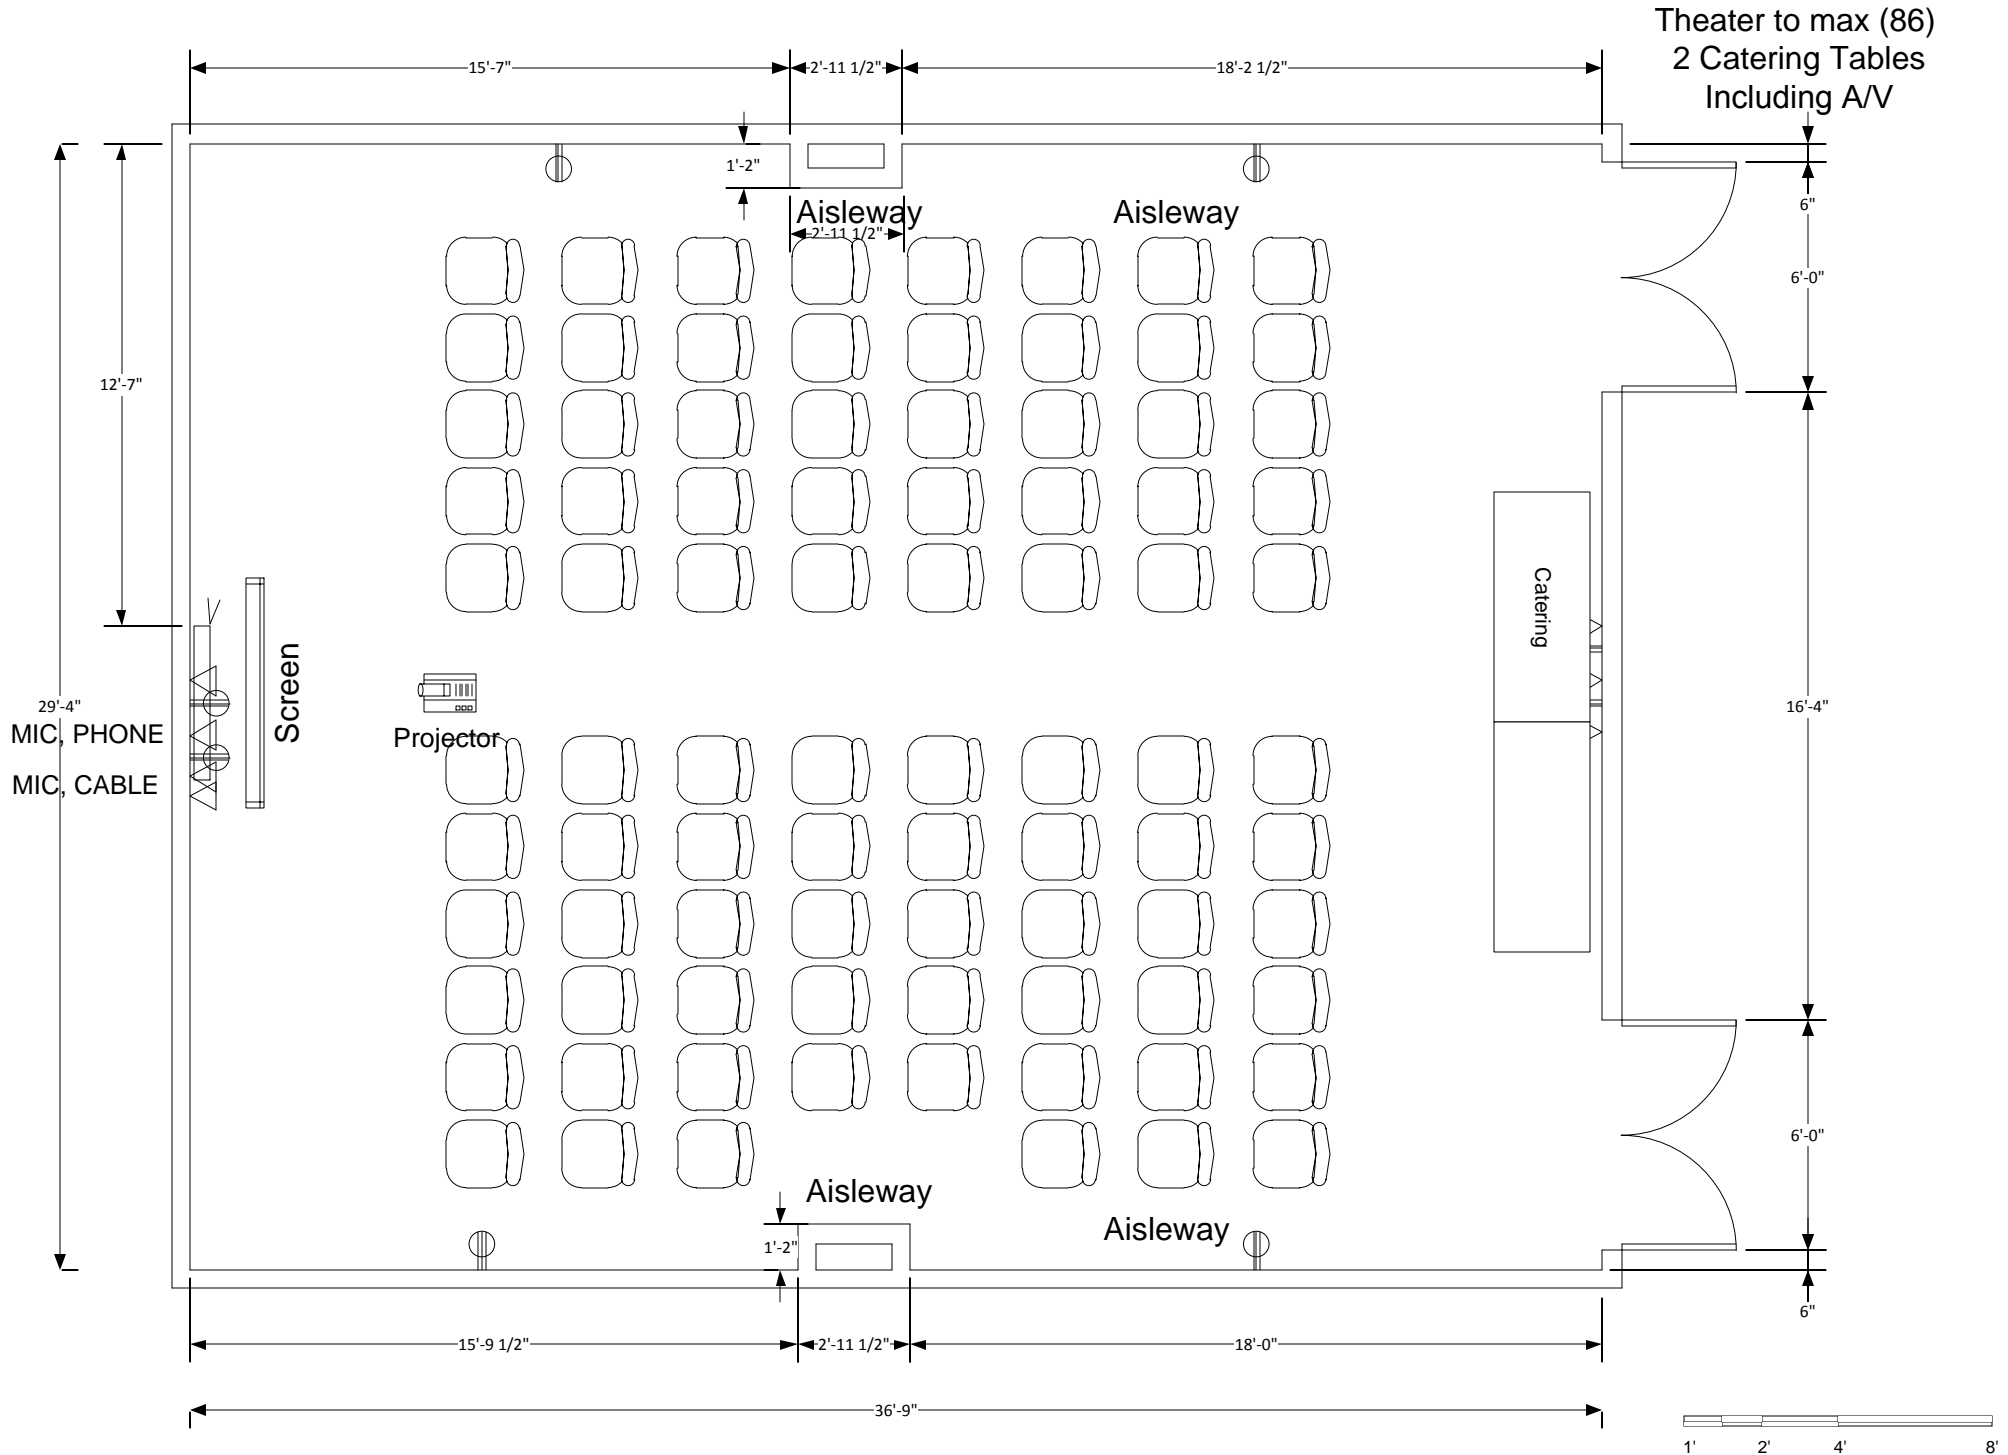

Marvin Center Room 302

Marvin Center Room 302

Theater to max (75)
2 Catering Tables
2 Head Tables
Podium and A/V

Marvin Center Room 302

Theater to max (86)
2 Head Tables
Podium and A/V