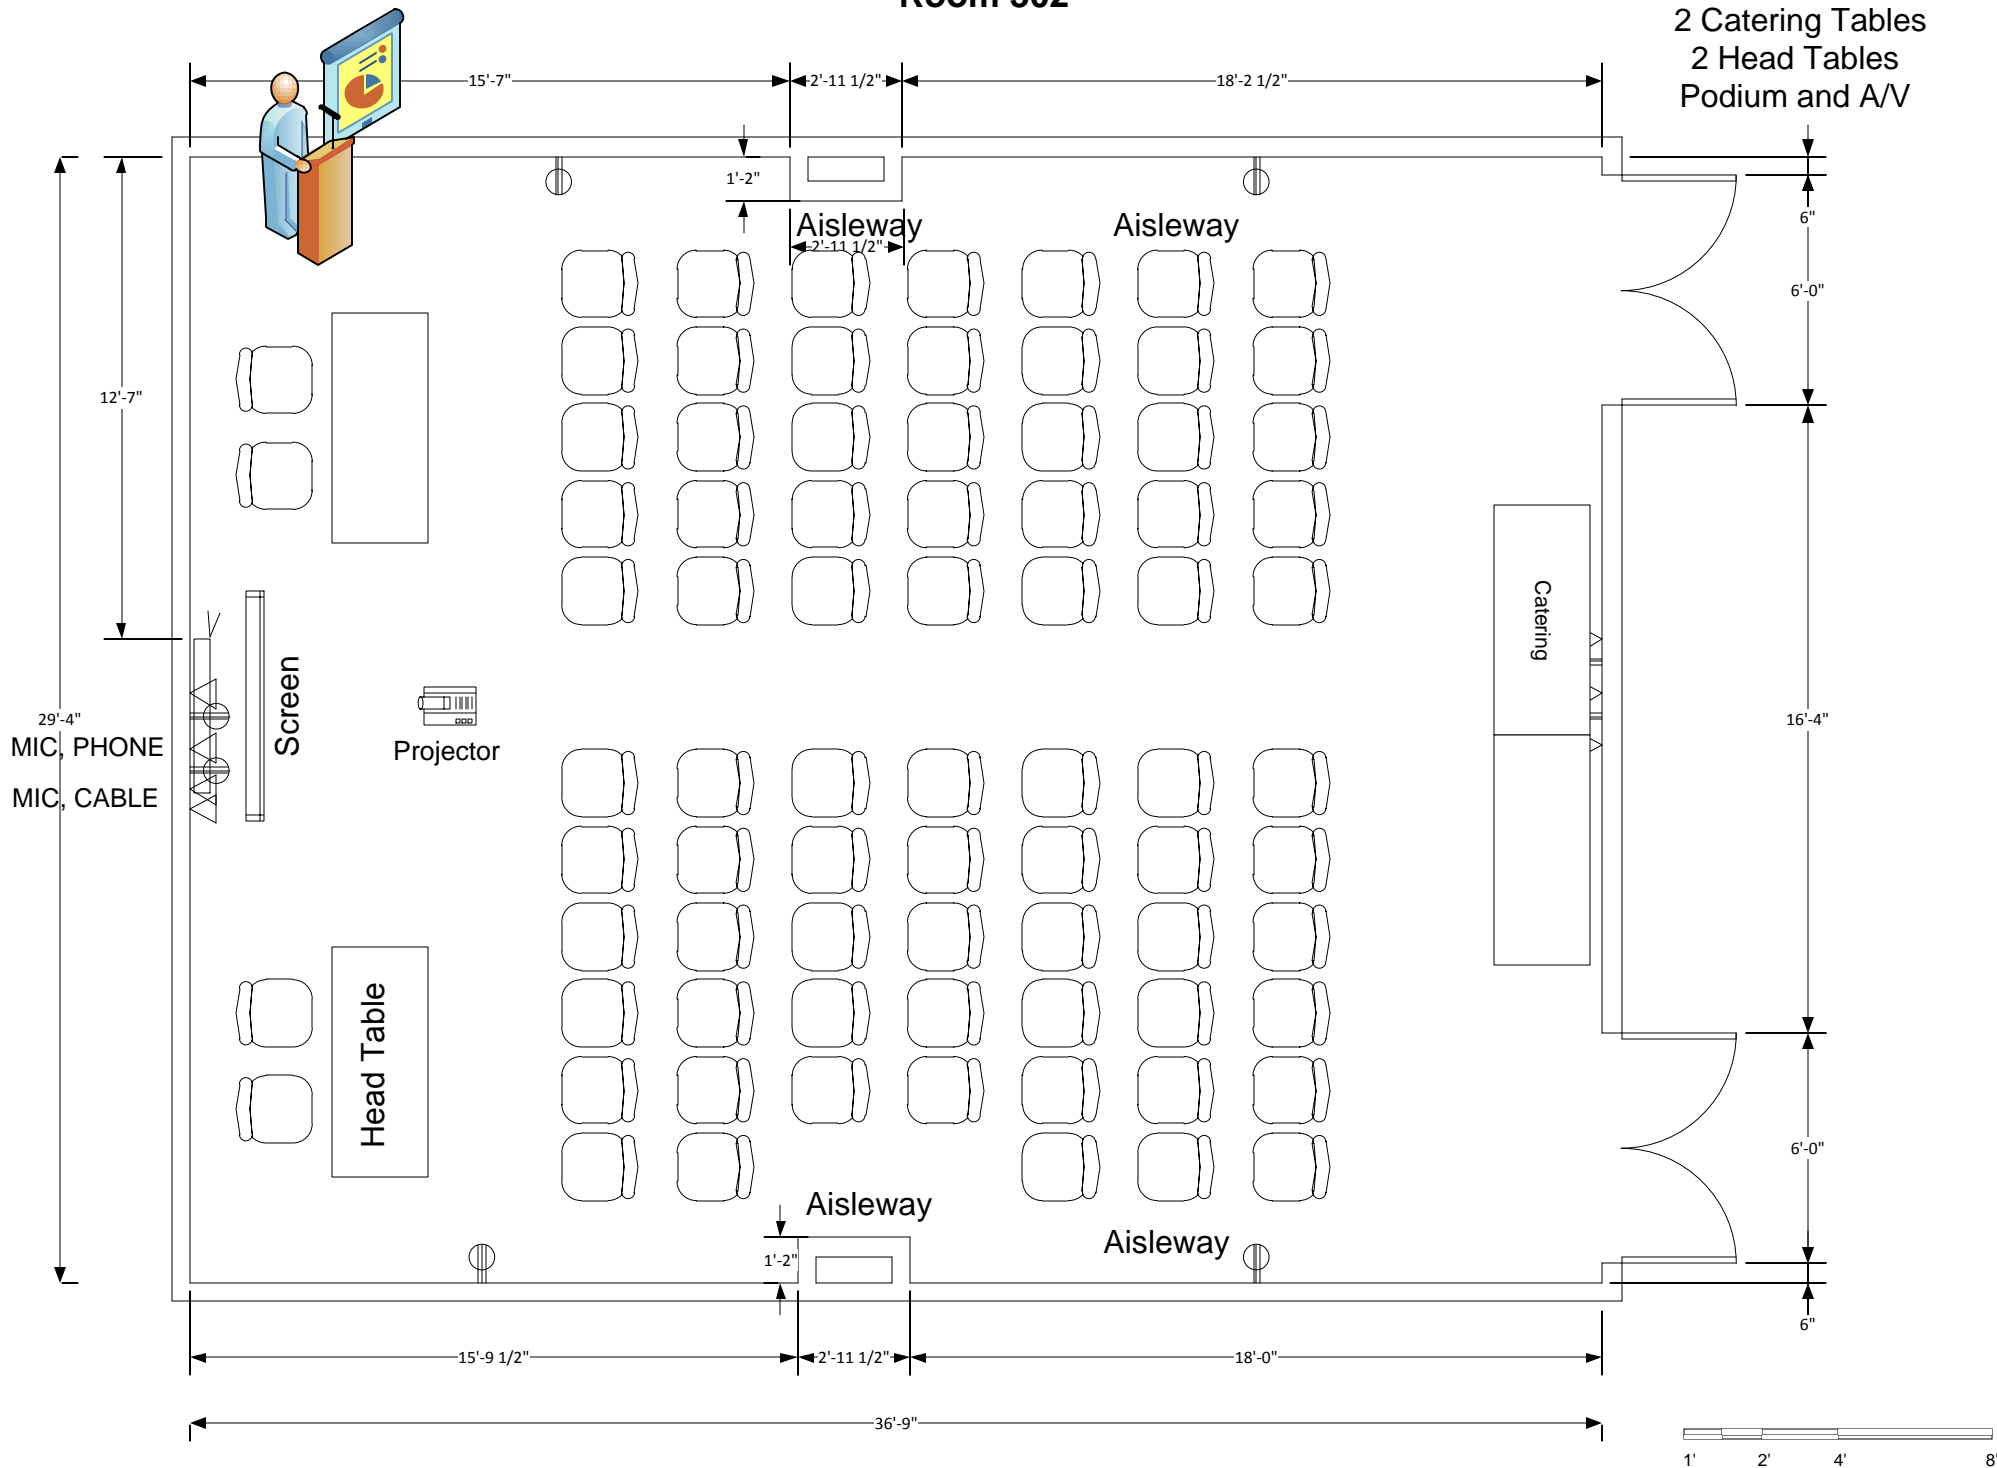

Marvin Center Room 302

Marvin Center Room 302

Theater to max (75)
2 Catering Tables
2 Head Tables
Podium and A/V

Marvin Center Room 302

Theater to max (86)
2 Head Tables
Podium and A/V