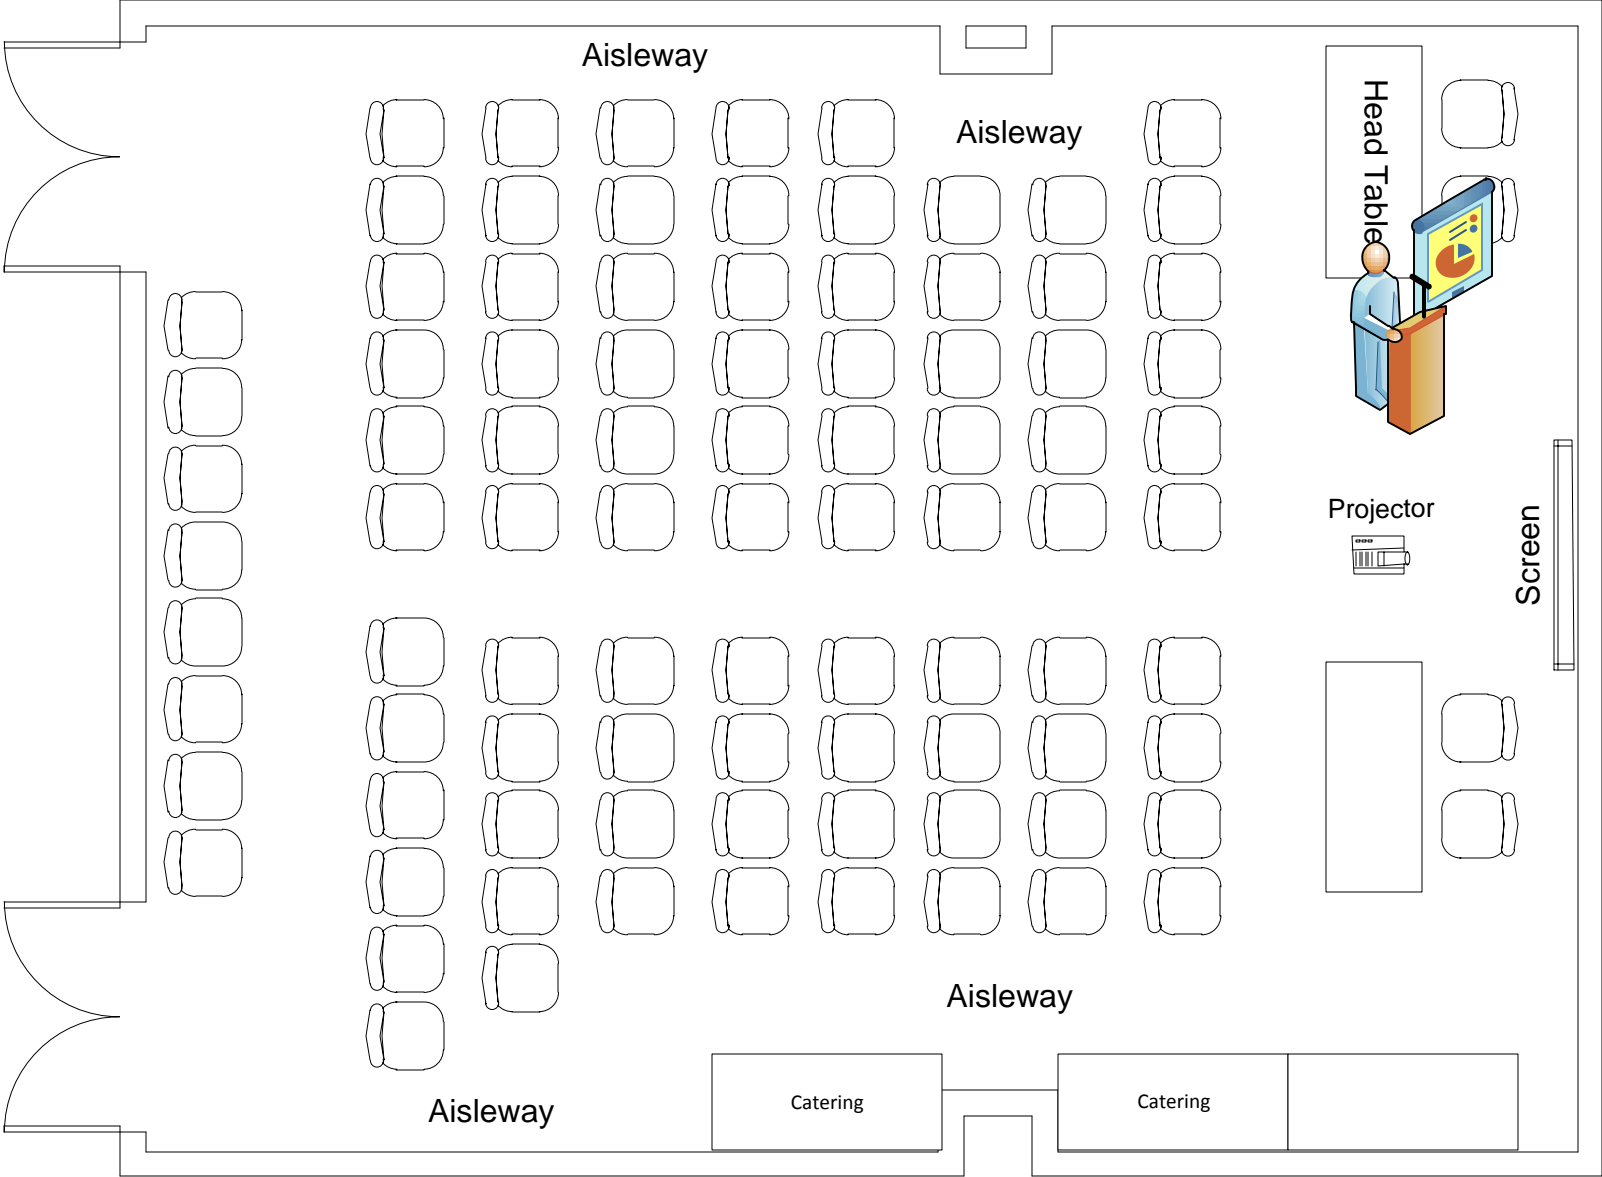

**Marvin Center  
Room 307**

Theater to max (99)  
3 Catering Tables  
Including A/V

**Marvin Center  
Room 307**

Theater to max (89)  
3 Catering Tables  
2 Head Tables  
Podium and A/V

**Marvin Center  
Room 307**

Theater to max (95)  
2 Head Tables  
Podium and A/V