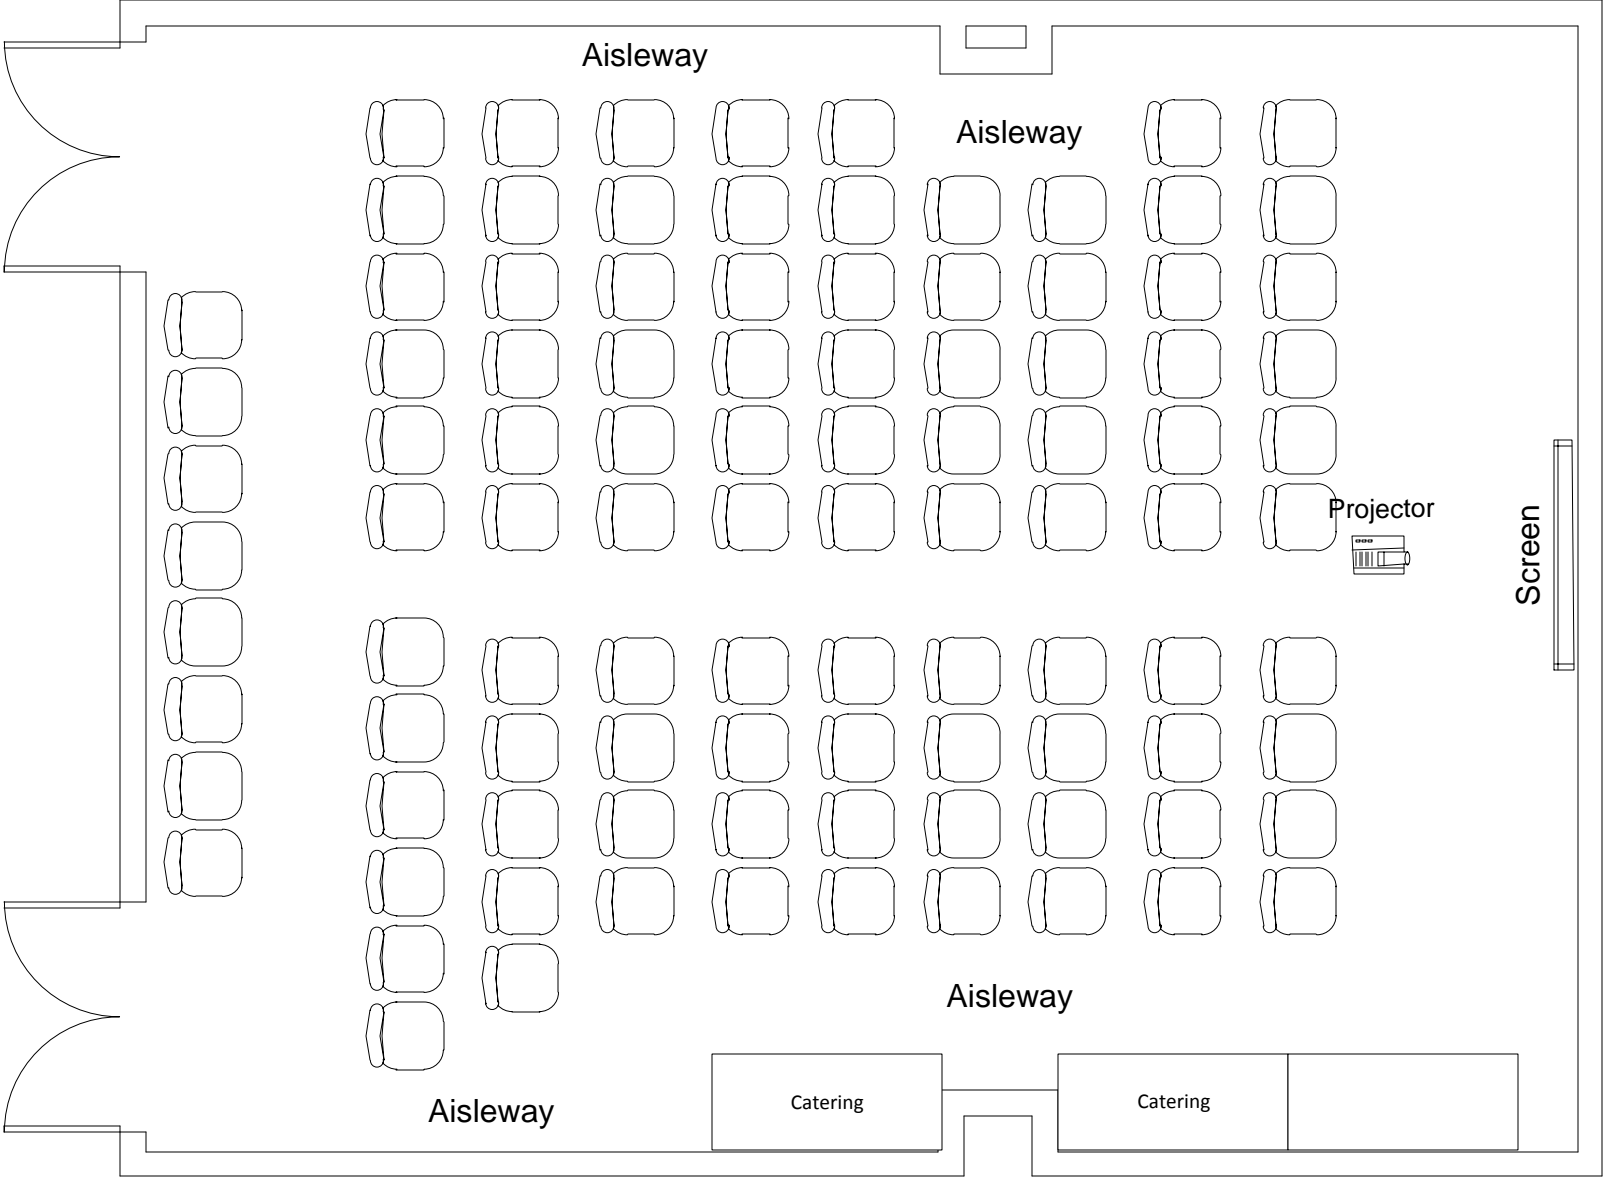

**Marvin Center  
Room 307**

Theater to max (99)  
3 Catering Tables  
Including A/V

**Marvin Center  
Room 307**

Theater to max (89)  
3 Catering Tables  
2 Head Tables  
Podium and A/V

**Marvin Center  
Room 307**

Theater to max (95)  
2 Head Tables  
Podium and A/V