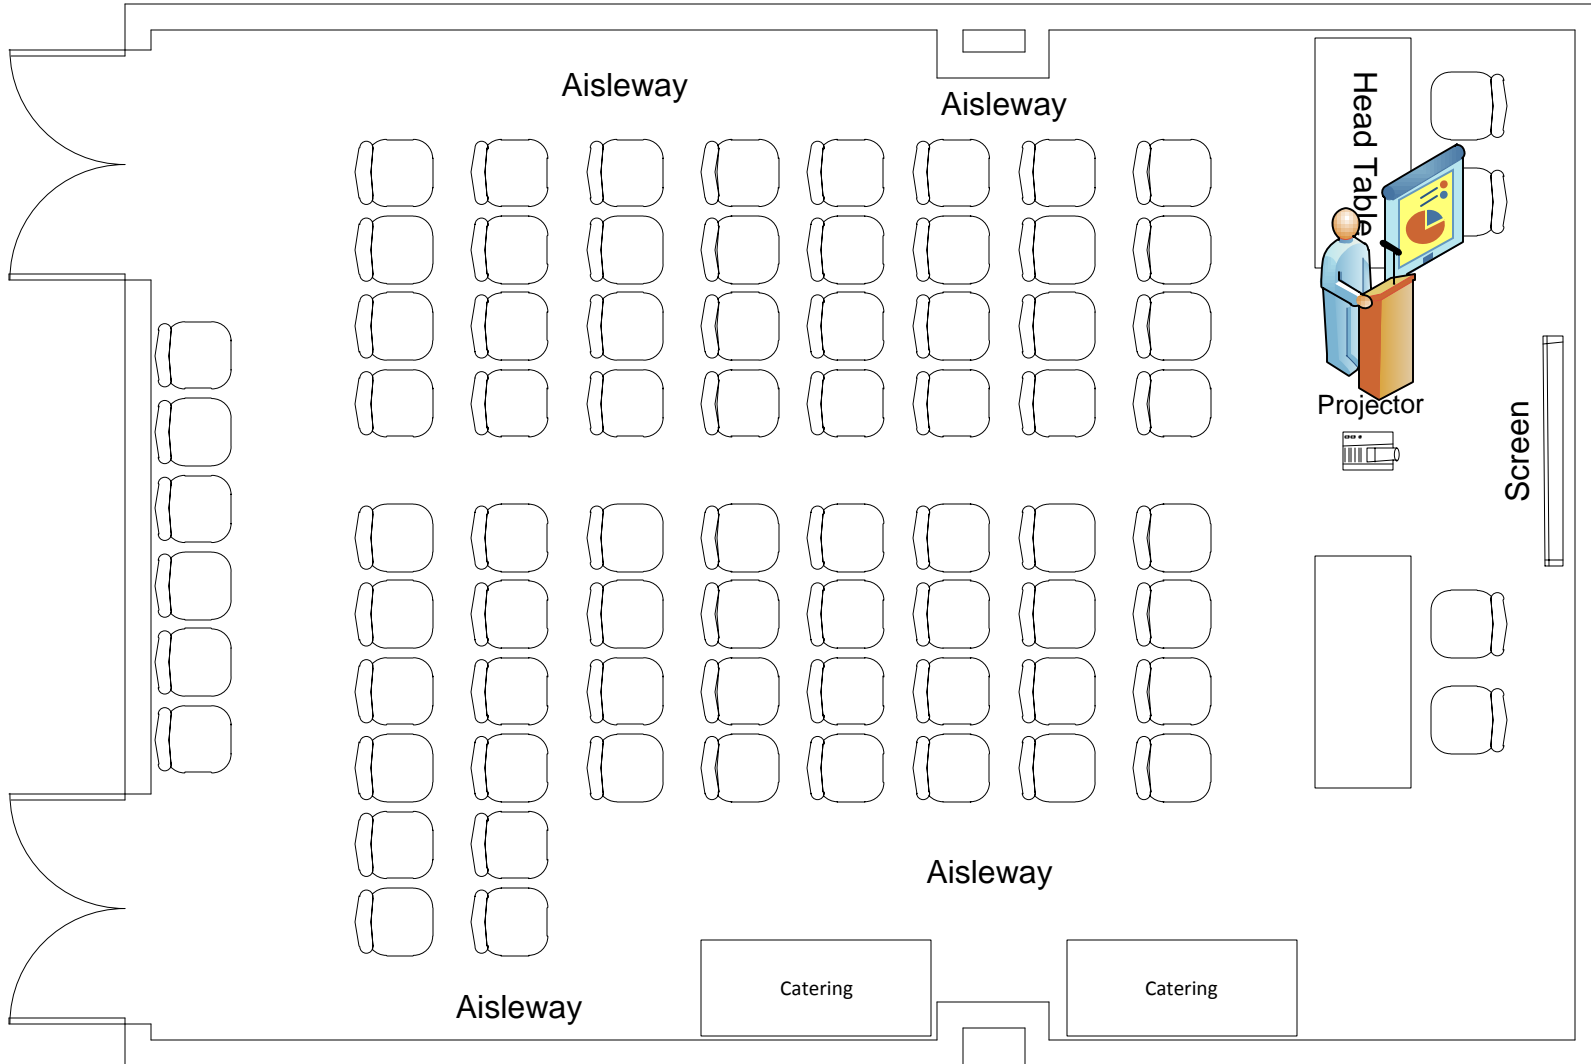

**Marvin Center
Room 308**

Theater to max (82)
2 Catering Tables
Including A/V

Marvin Center Room 308

Theater to max (74)
2 Catering Tables
2 Head Tables
Podium and A/V

**Marvin Center
Room 308**

Theater to max (84)
2 Head Tables
Podium and A/V