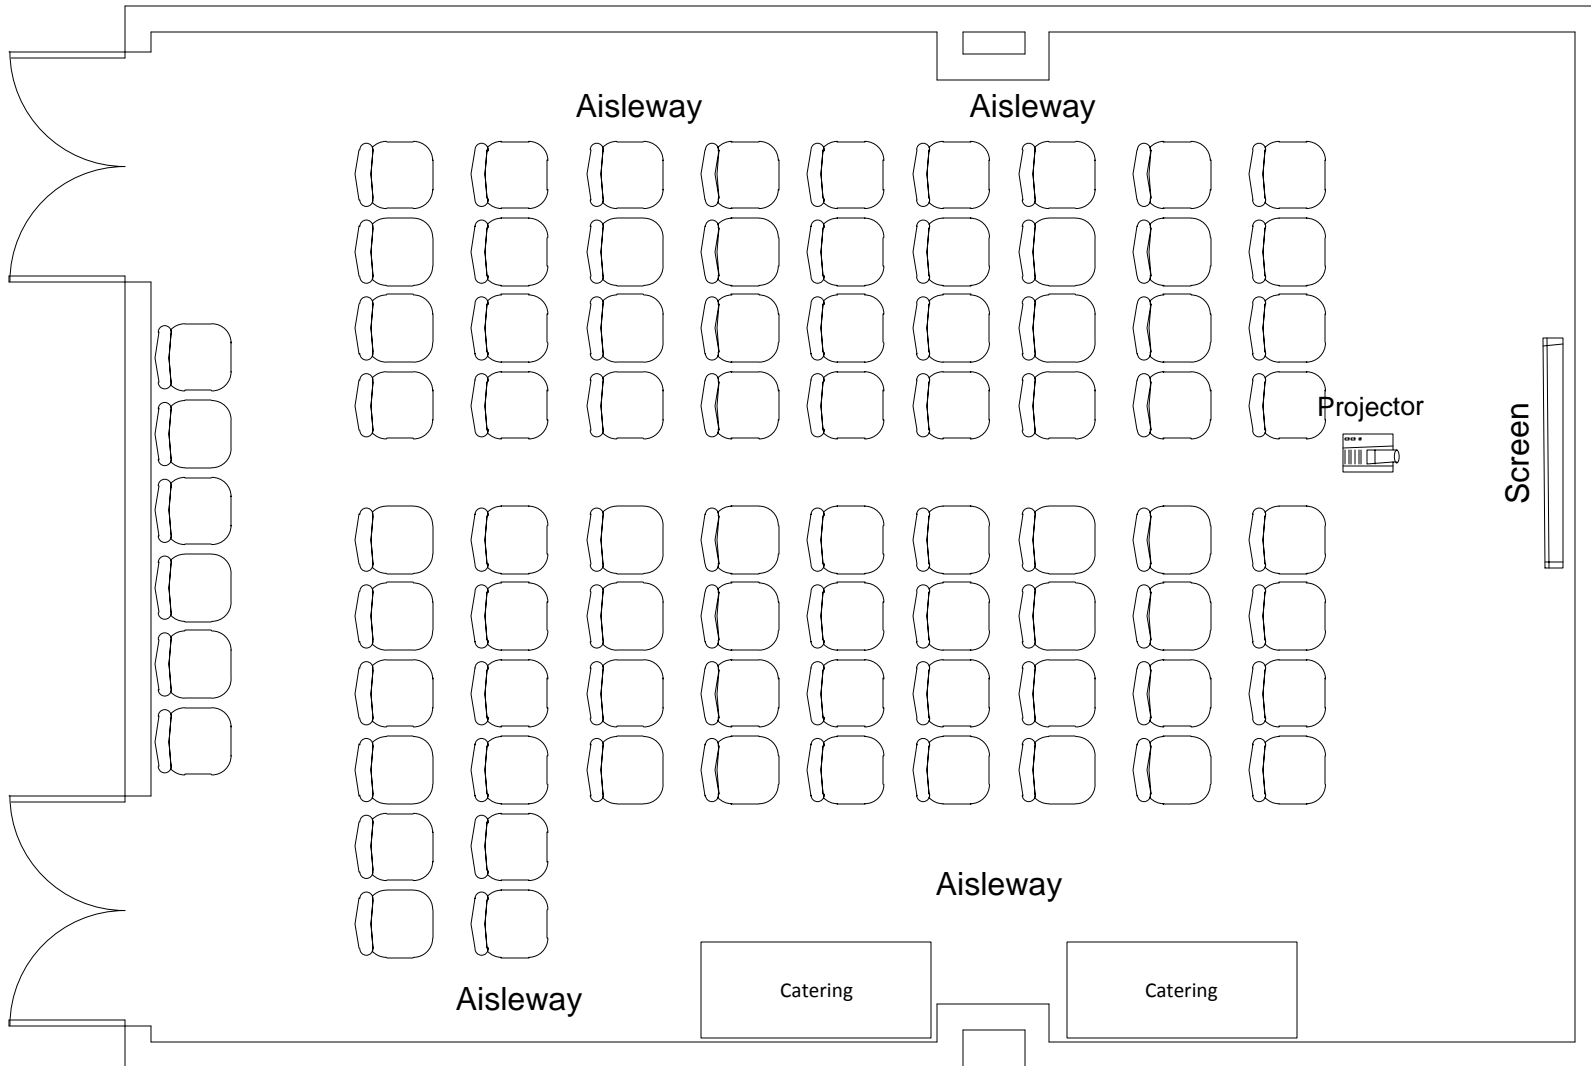

**Marvin Center
Room 308**

Theater to max (82)
2 Catering Tables
Including A/V

Marvin Center Room 308

Theater to max (74)
2 Catering Tables
2 Head Tables
Podium and A/V

**Marvin Center
Room 308**

Theater to max (84)
2 Head Tables
Podium and A/V