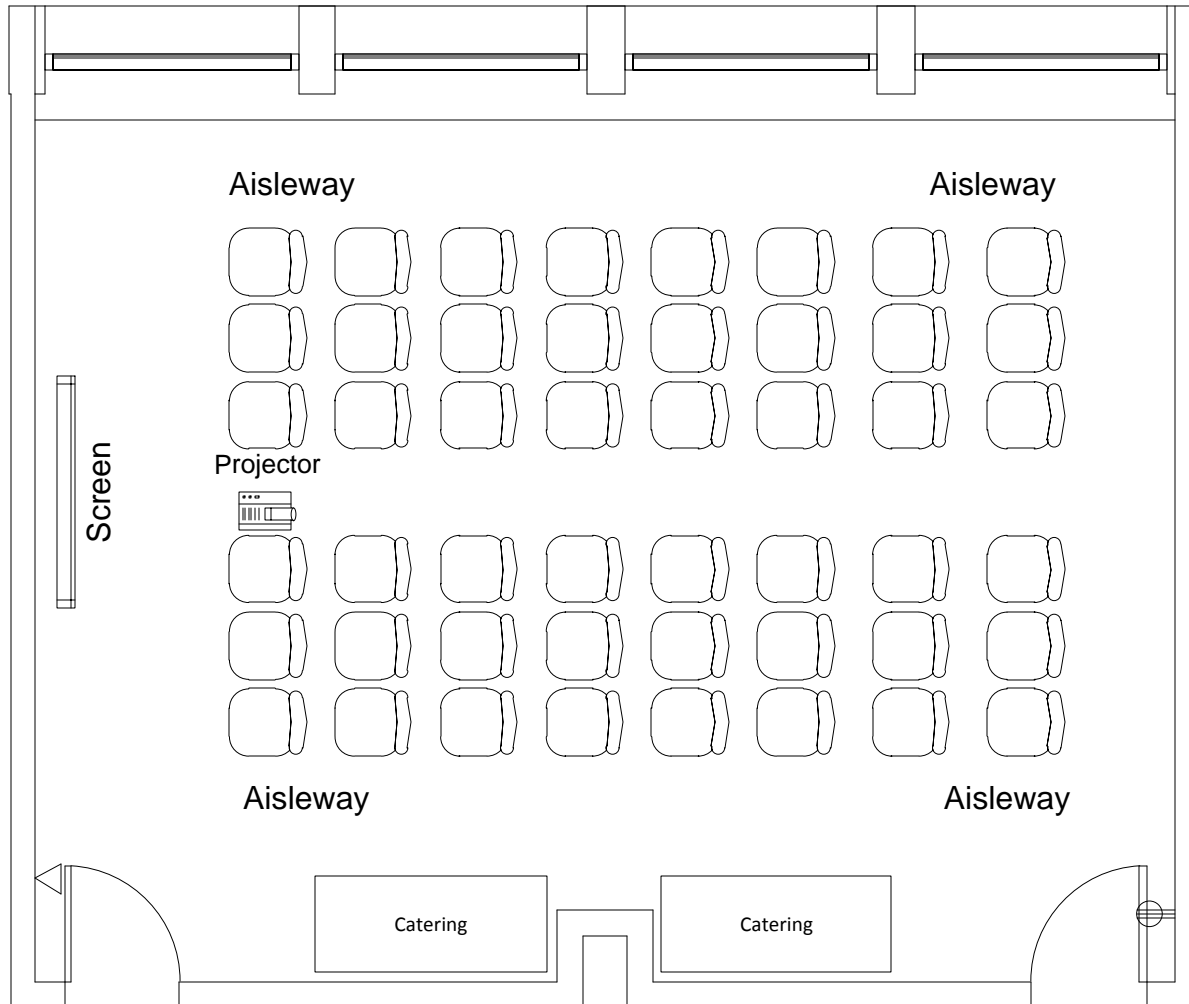

# Marvin Center Room 311

Theater to max (48)  
2 Catering Tables  
Including A/V

# Marvin Center Room 311

Theater to max (45)  
2 Catering Tables  
Head Table  
Podium and A/V

# Marvin Center Room 311

Theater to max (51)  
Head Table  
Podium and A/V