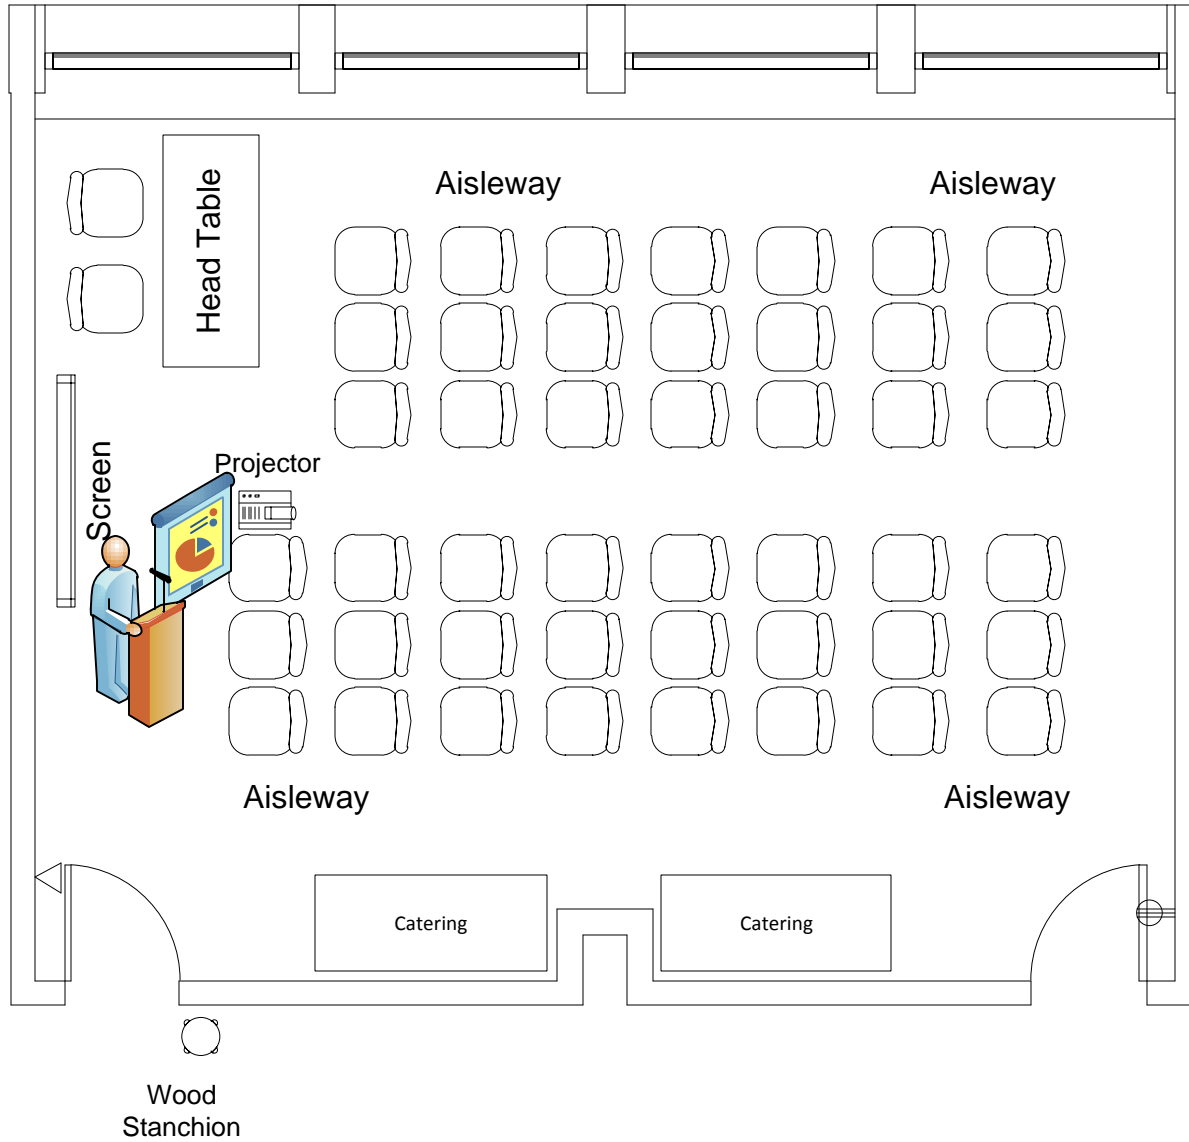

# Marvin Center Room 311

Theater to max (48)  
2 Catering Tables  
Including A/V

# Marvin Center Room 311

Theater to max (45)  
2 Catering Tables  
Head Table  
Podium and A/V

# Marvin Center Room 311

Theater to max (51)  
Head Table  
Podium and A/V