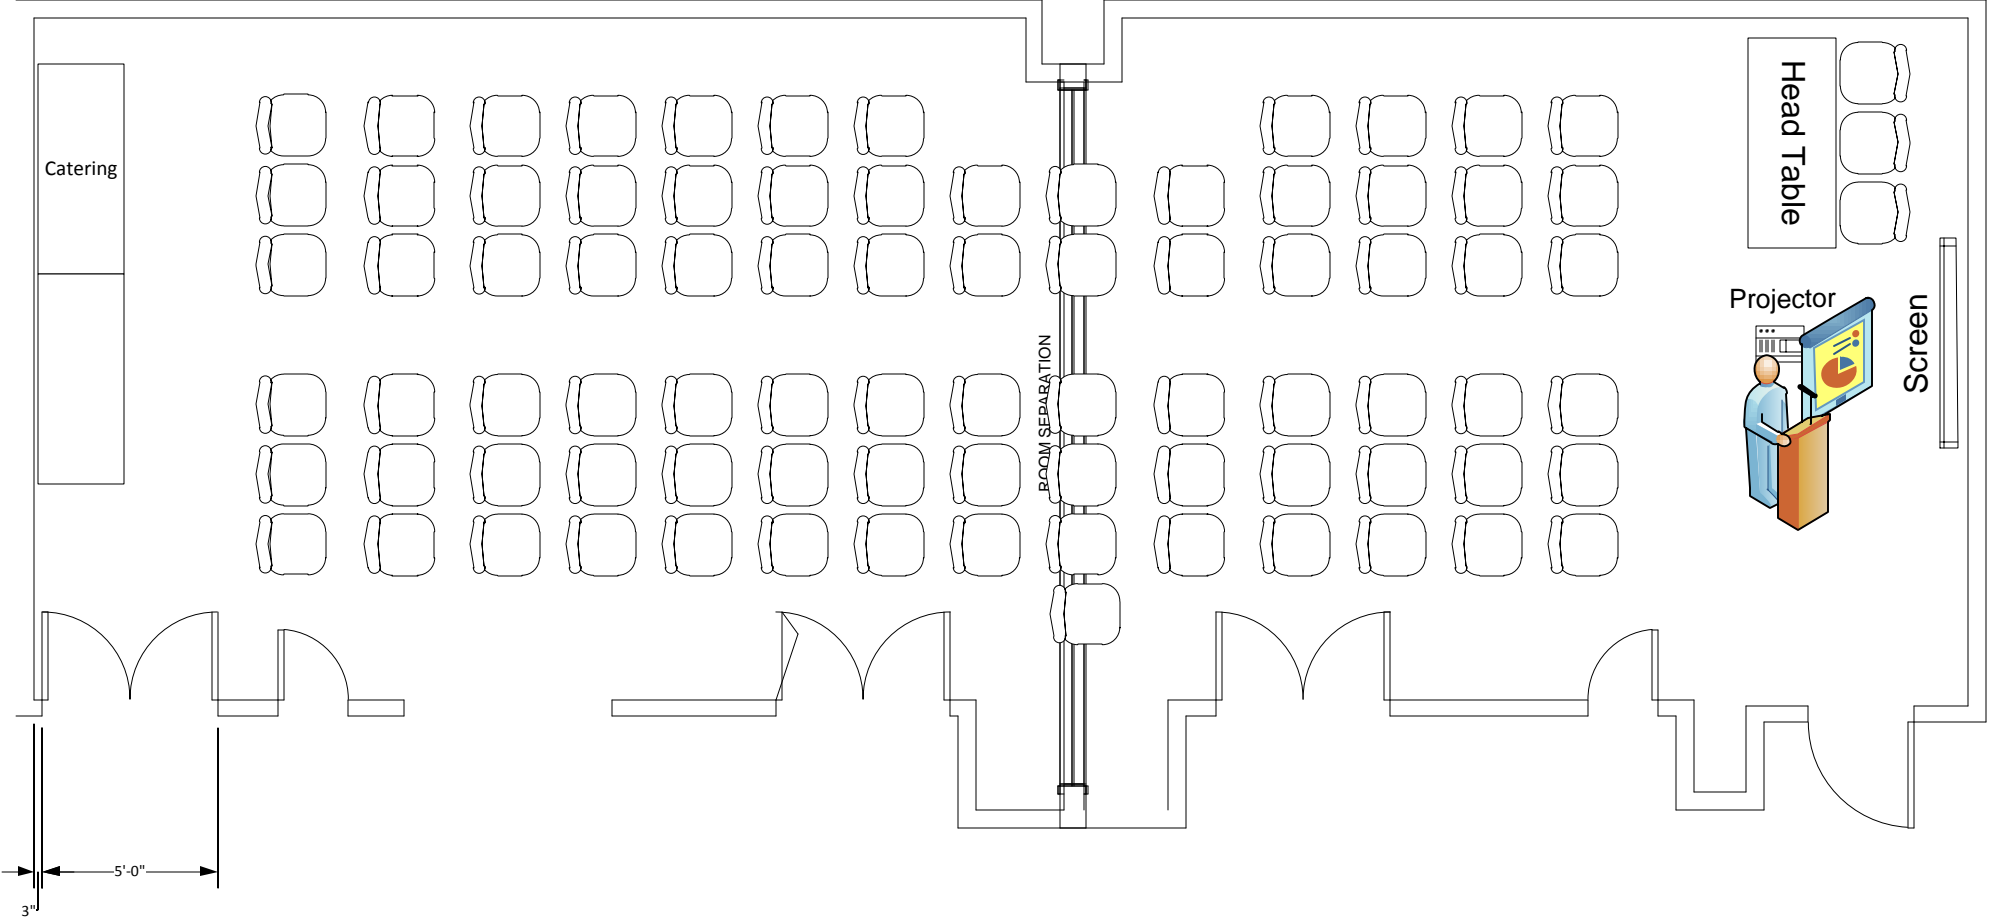

**Marvin Center  
Room 402-404**

Theater to max (88)  
2 Catering Tables  
Including A/V

404

402

**Marvin Center  
Room 402-404**

Theater to max (82)  
2 Catering Tables  
Head Table  
Podium and A/V

404

402

**Marvin Center  
Room 402-404**

Theater to max (87)  
Head Table  
Podium and A/V

404

402