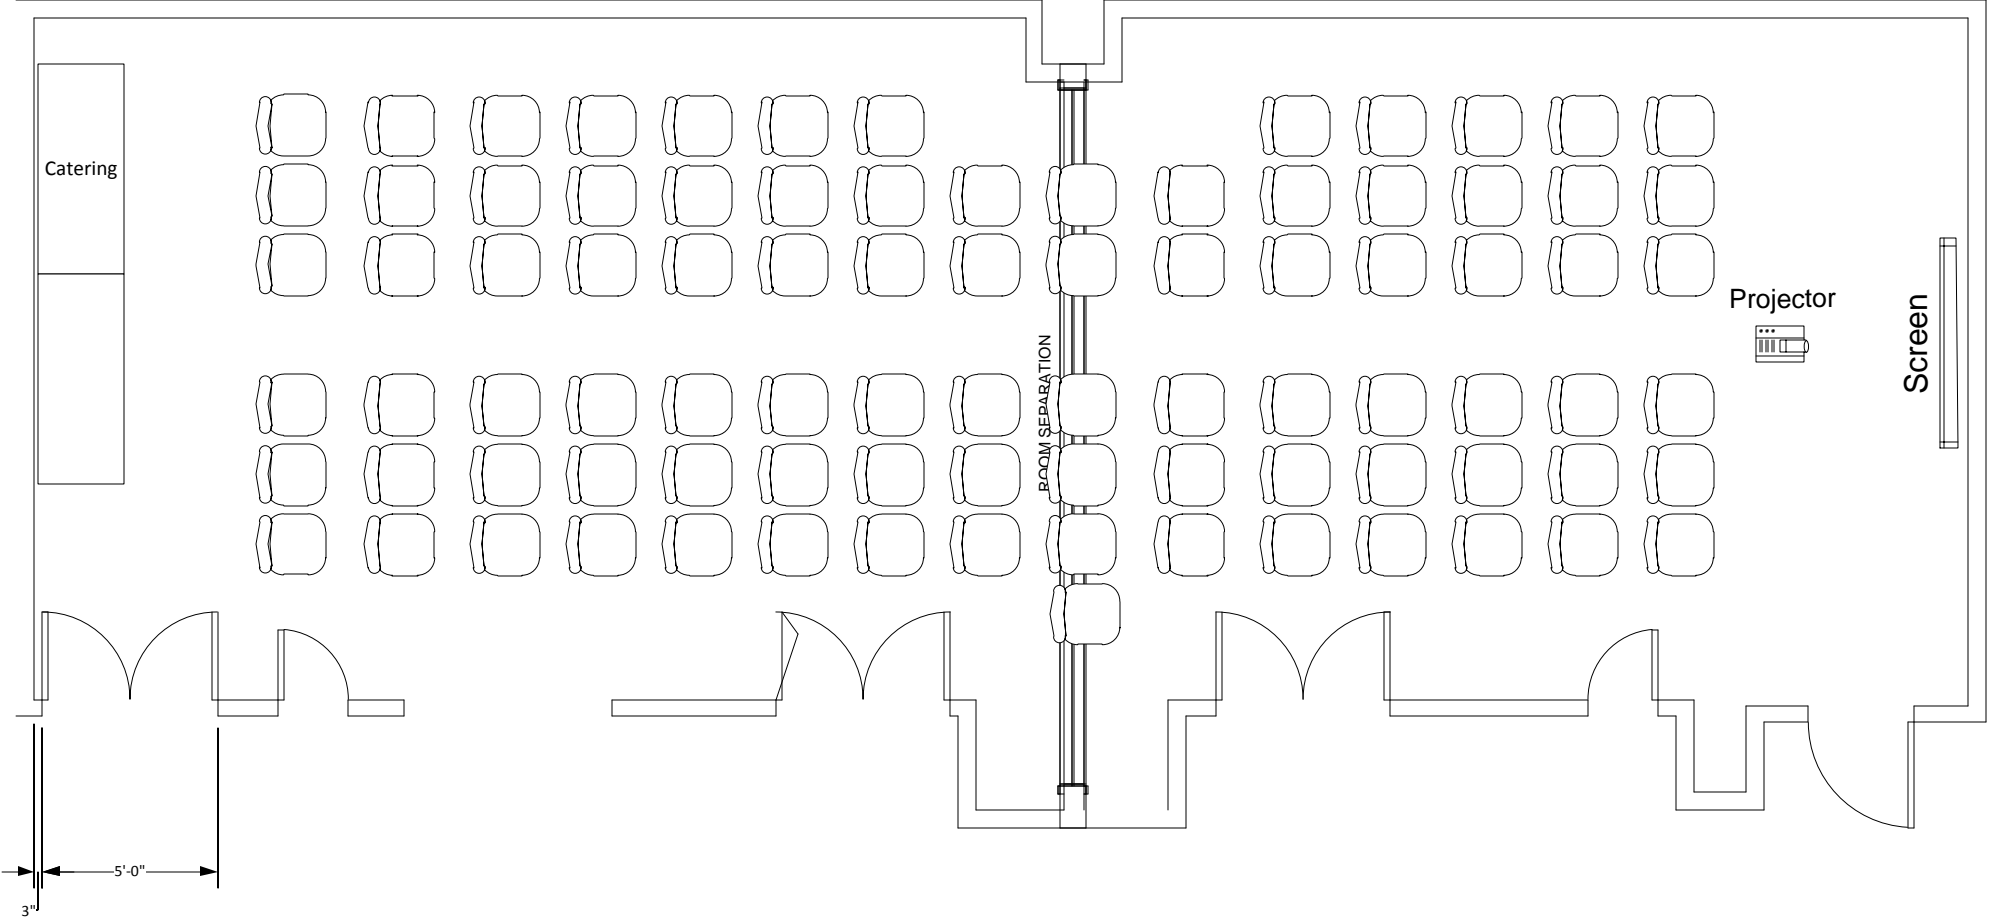

**Marvin Center  
Room 402-404**

Theater to max (88)  
2 Catering Tables  
Including A/V

404

402

**Marvin Center  
Room 402-404**

Theater to max (82)  
2 Catering Tables  
Head Table  
Podium and A/V

404

402

**Marvin Center  
Room 402-404**

Theater to max (87)  
Head Table  
Podium and A/V

404

402