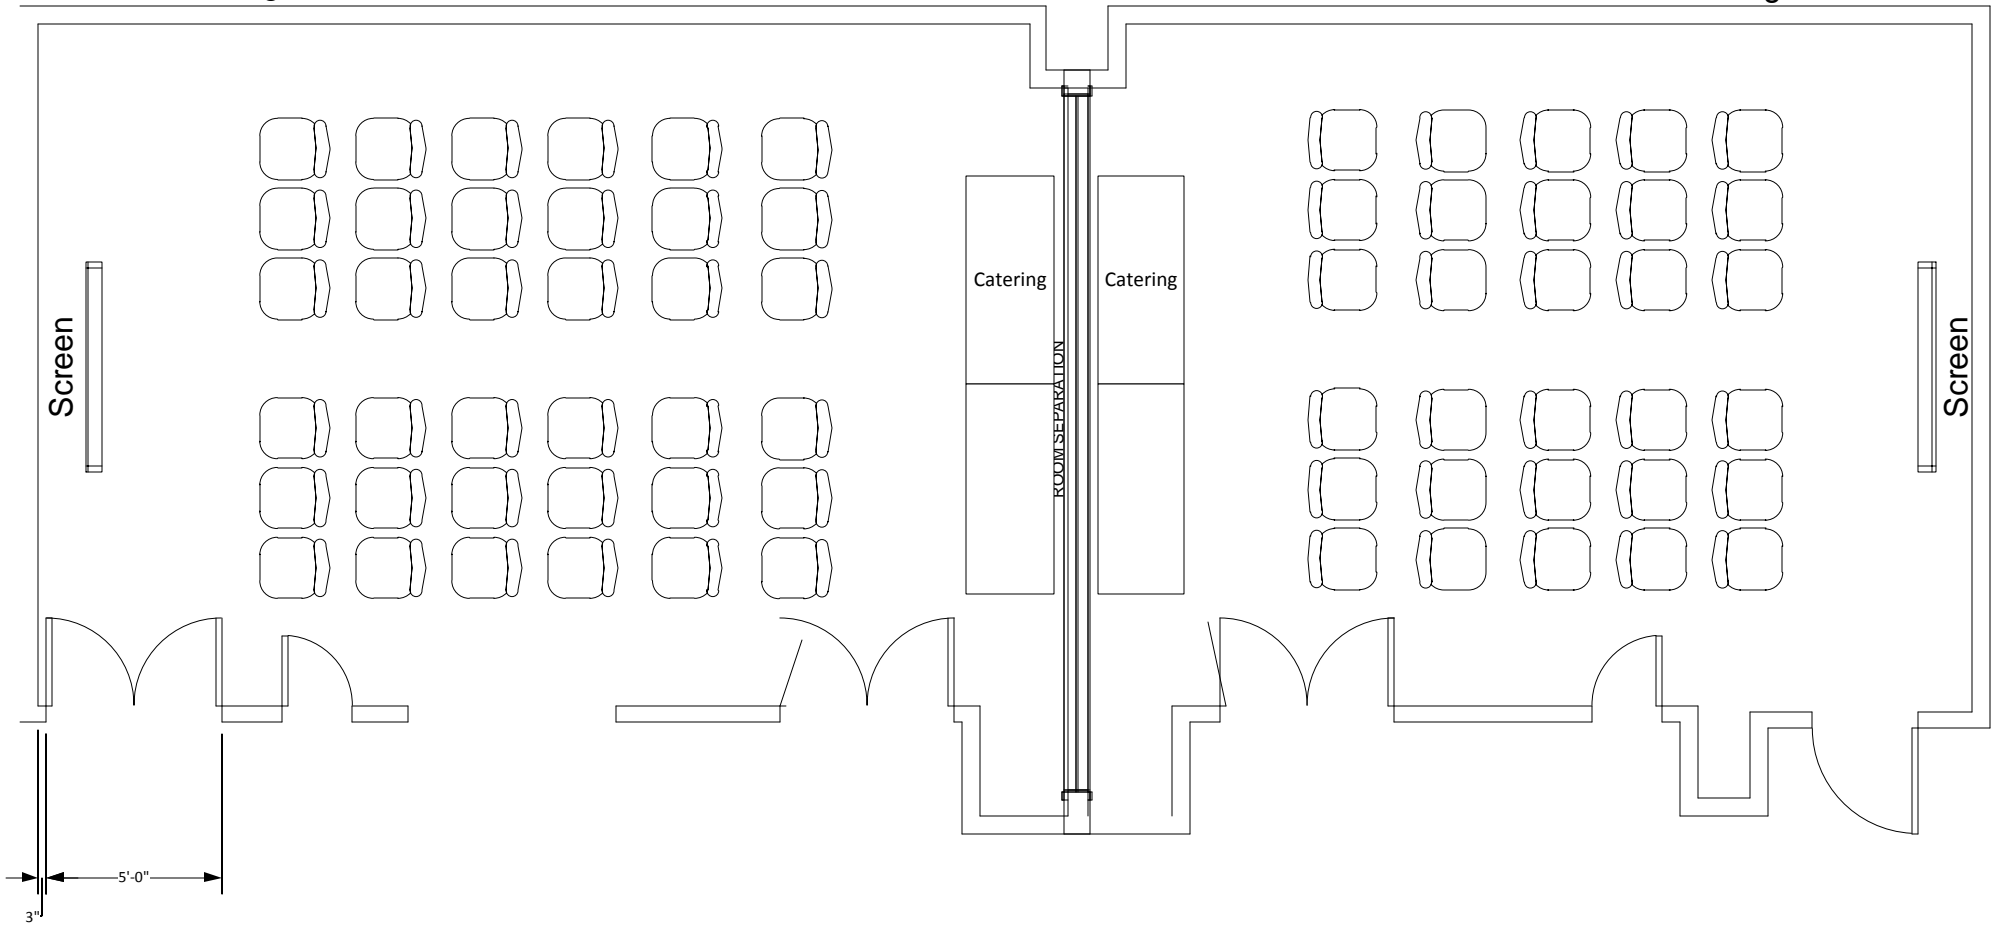

**Marvin Center
Room 402 & 404**

Theater to max (36)
2 Catering Tables
Including A/V

404

Theater to max (30)
2 Catering Tables
Including A/V

402

**Marvin Center
Room 402 & 404**

Theater to max (33)
2 Catering Tables
Head Table
Podium and A/V

404

Theater to max (27)
2 Catering Tables
Head Table
Podium and A/V

402

**Marvin Center
Room 402 & 404**

Theater to max (39)
Head Table
Podium and A/V

404

Theater to max (33)
Head Table
Podium and A/V

402