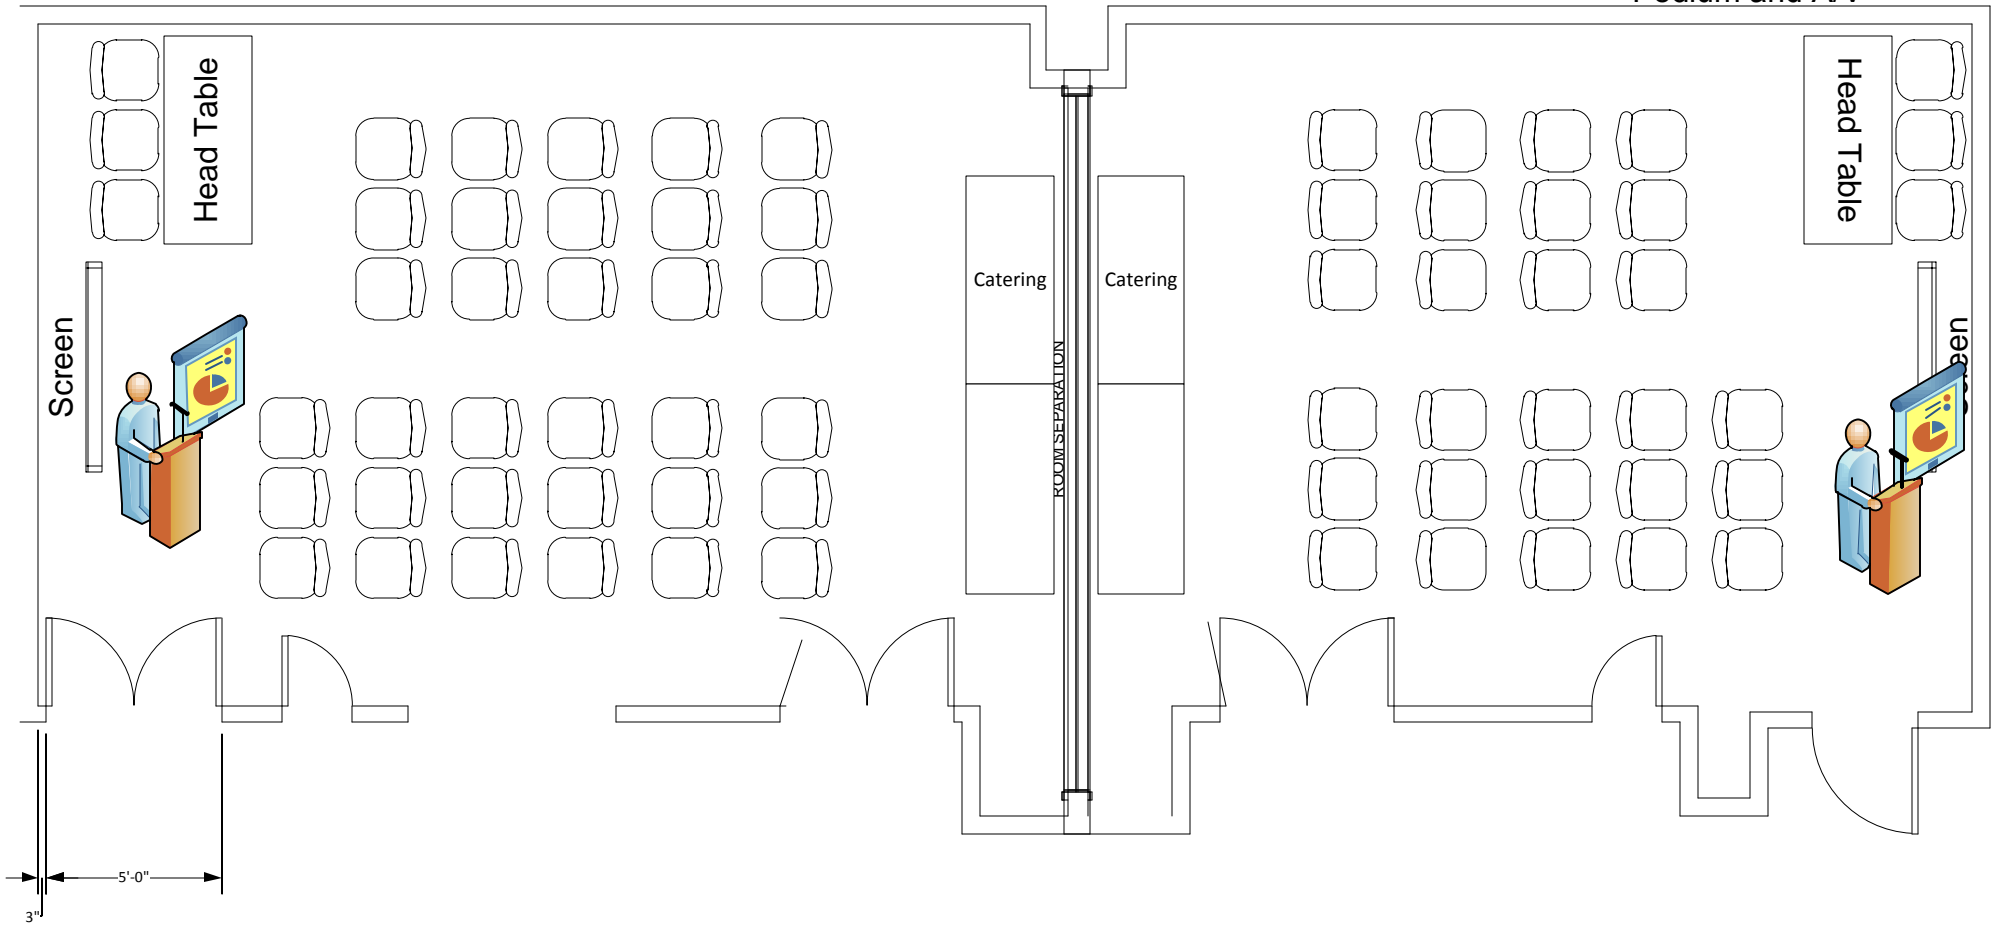

**Marvin Center
Room 402 & 404**

Theater to max (36)
2 Catering Tables
Including A/V

404

Theater to max (30)
2 Catering Tables
Including A/V

402

**Marvin Center
Room 402 & 404**

Theater to max (33)
2 Catering Tables
Head Table
Podium and A/V

404

Theater to max (27)
2 Catering Tables
Head Table
Podium and A/V

402

**Marvin Center
Room 402 & 404**

Theater to max (39)
Head Table
Podium and A/V

404

Theater to max (33)
Head Table
Podium and A/V

402