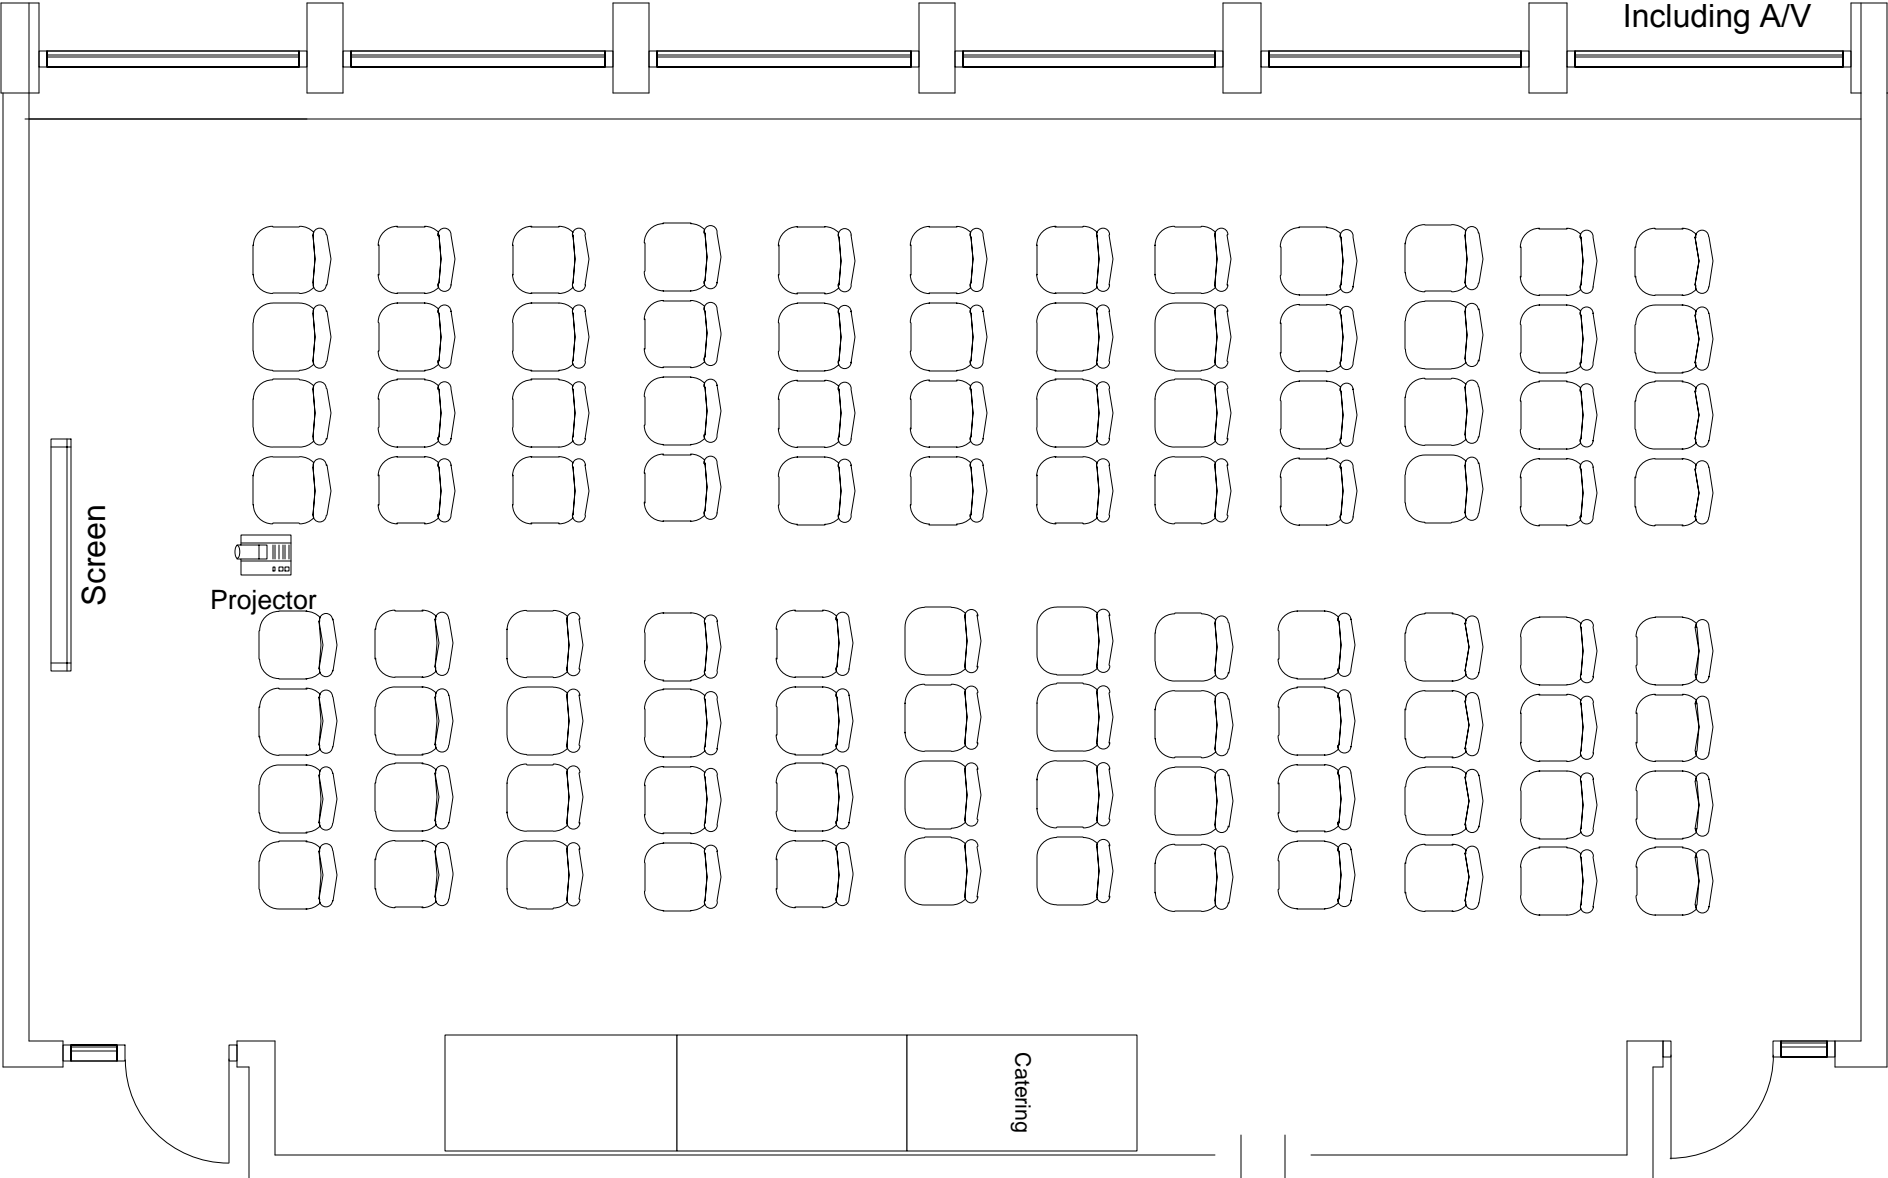

**Marvin Center
Room 403**

Theater to max (96)
3 Catering Tables
Including A/V

**Marvin Center
Room 403**

Theater to max (88)
3 Catering Tables
2 Head Tables
Podium and A/V

**Marvin Center
Room 403**

Theater to max (104)
2 Head Tables
Podium and A/V