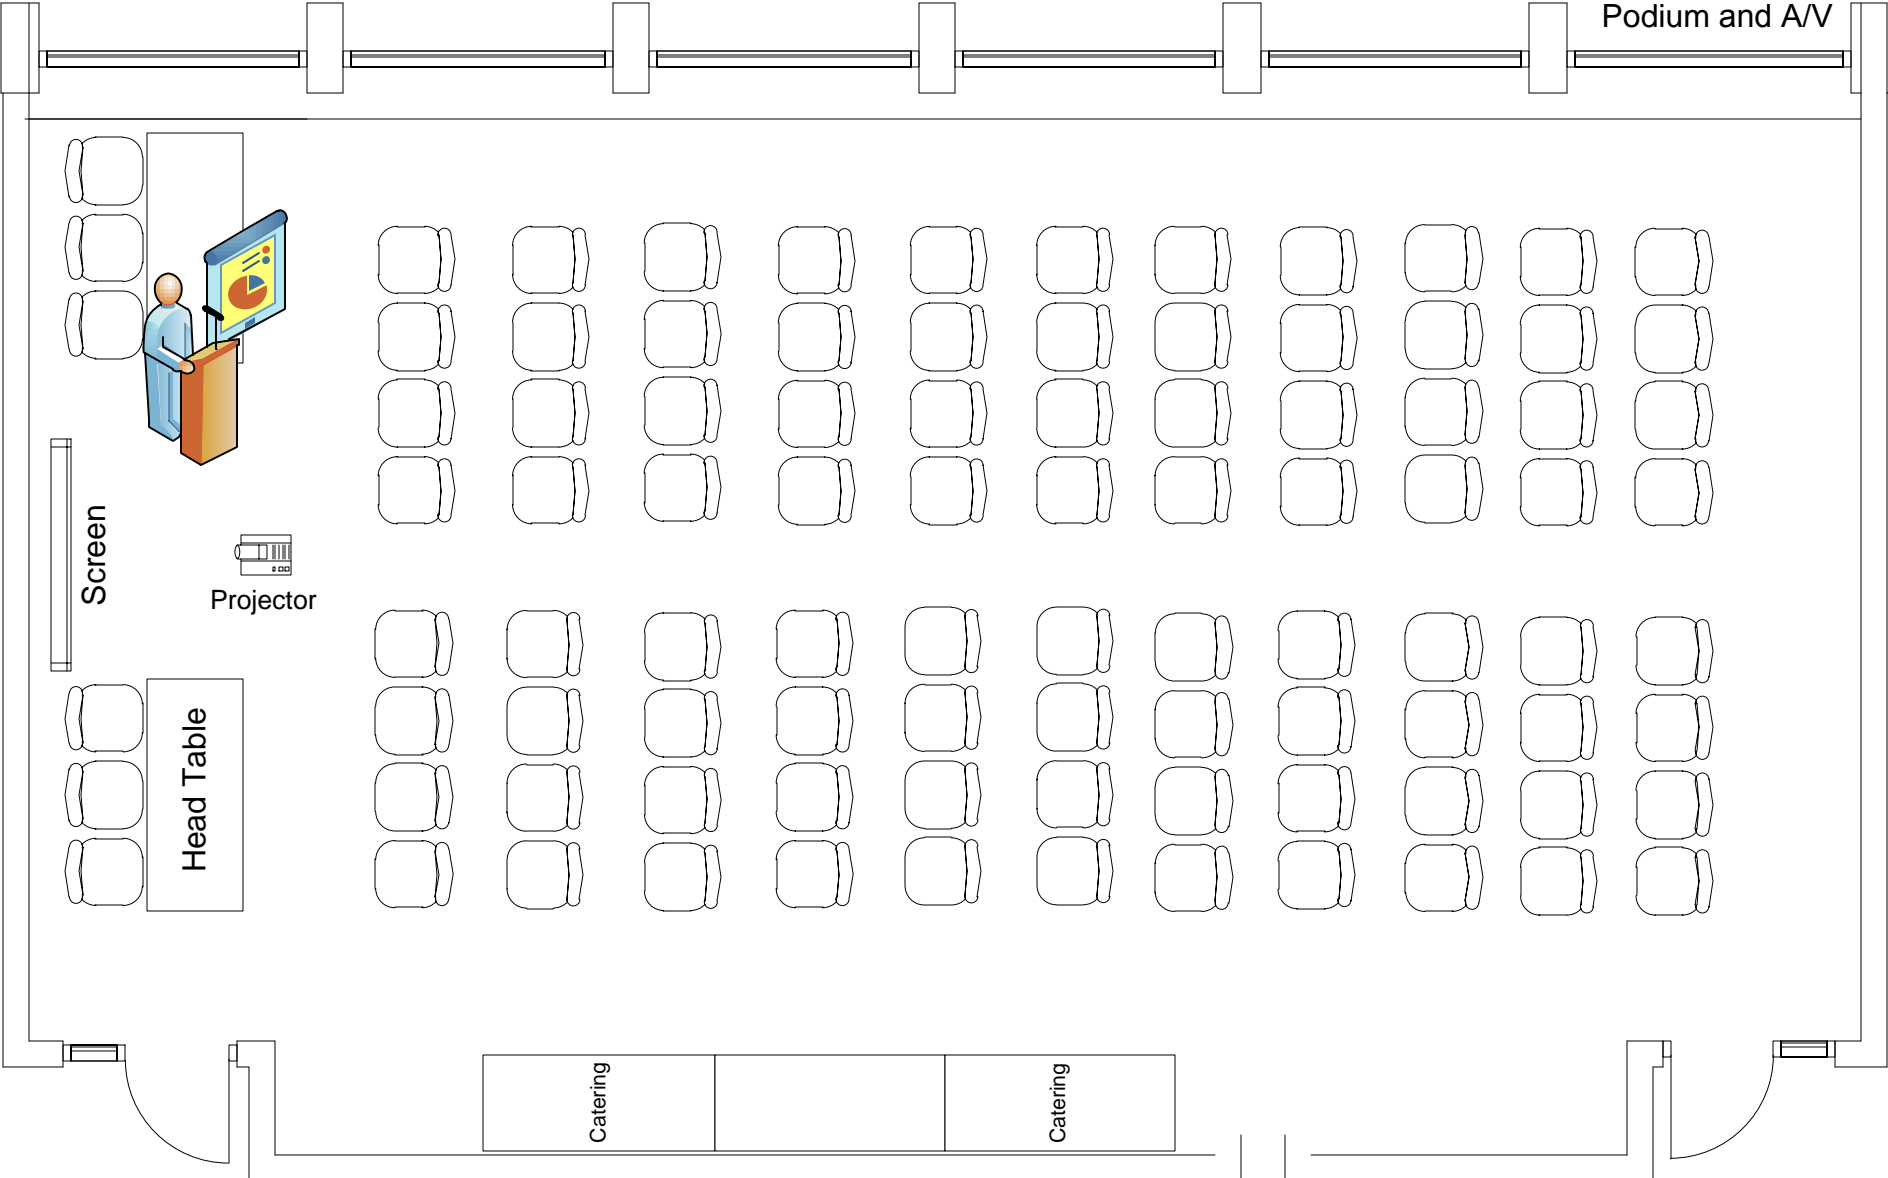

**Marvin Center
Room 403**

Theater to max (96)
3 Catering Tables
Including A/V

**Marvin Center
Room 403**

Theater to max (88)
3 Catering Tables
2 Head Tables
Podium and A/V

**Marvin Center
Room 403**

Theater to max (104)
2 Head Tables
Podium and A/V