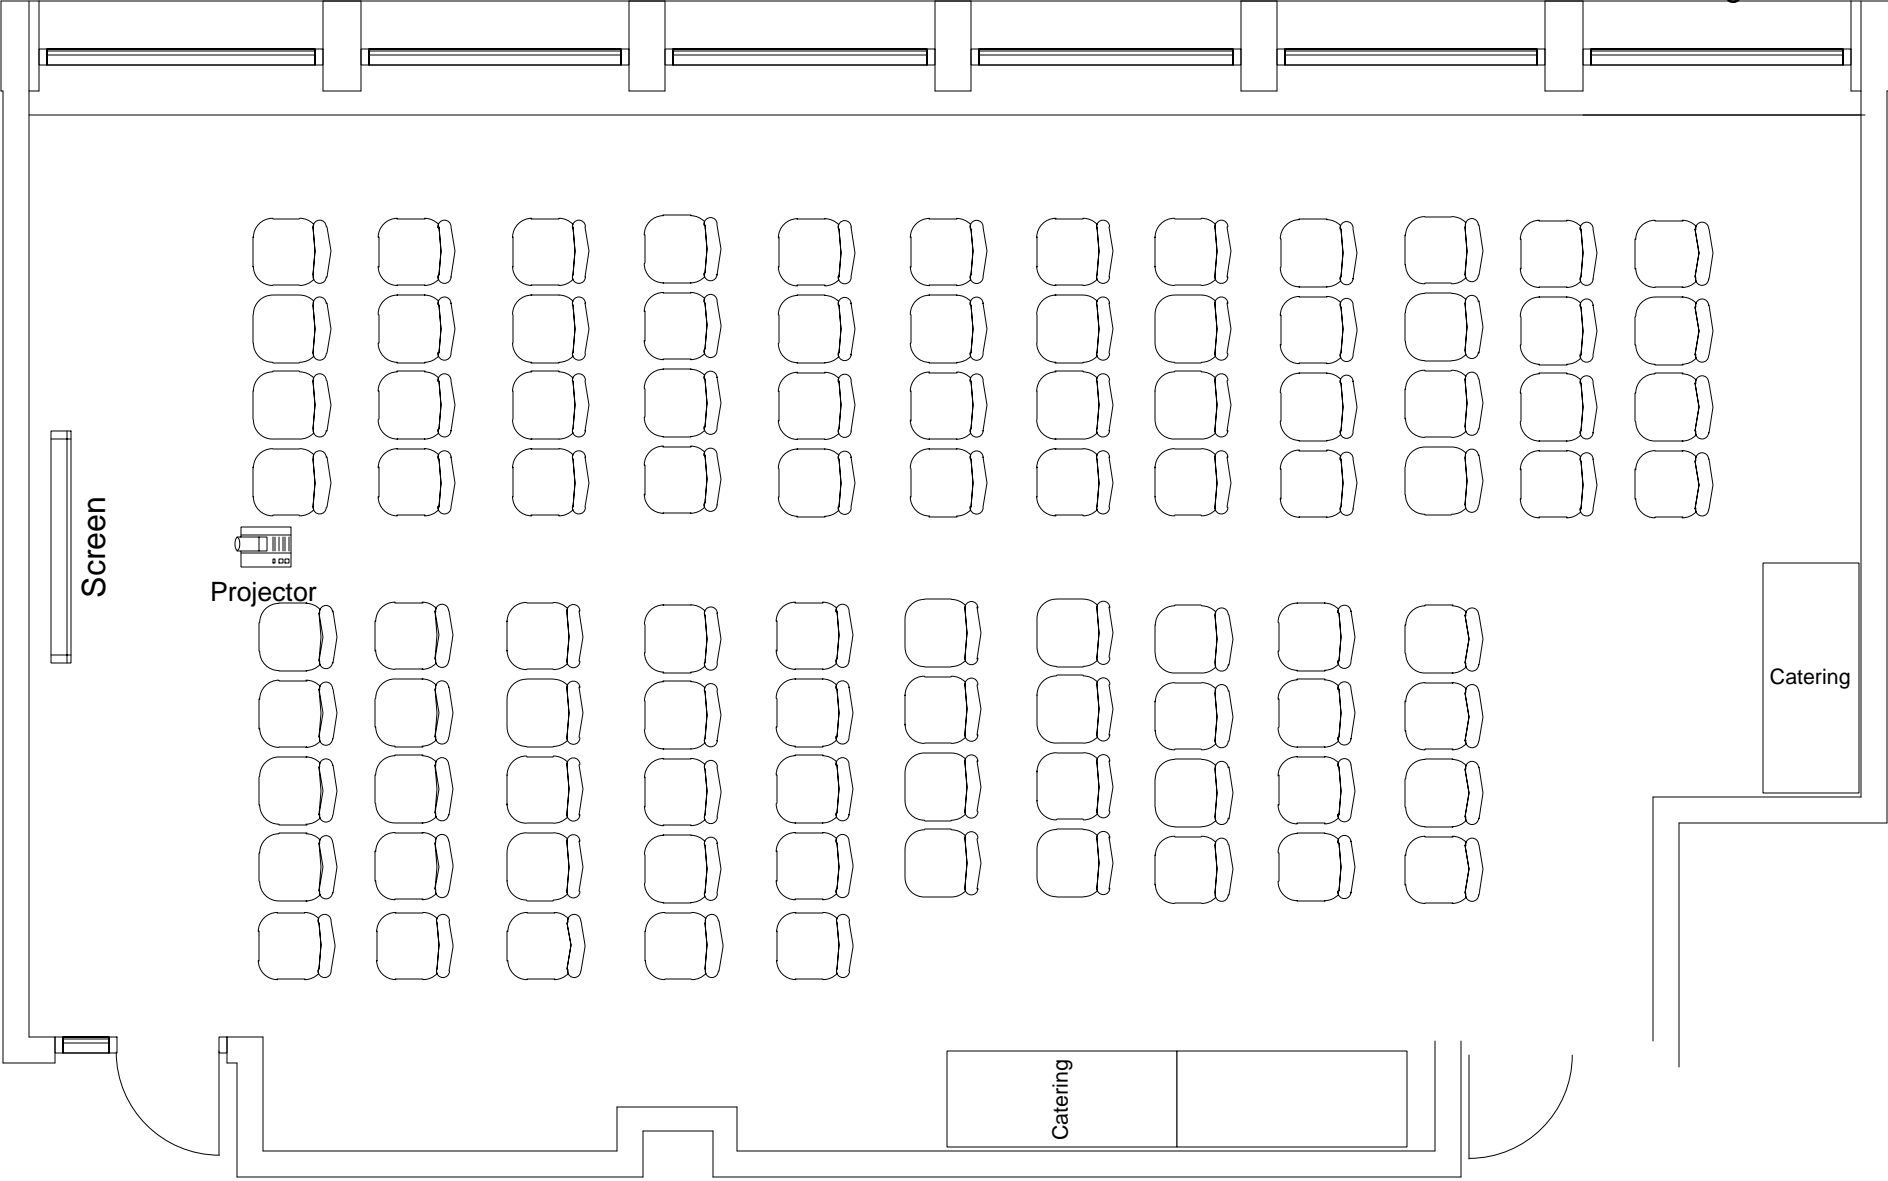

**Marvin Center  
Room 405**

Theater to max (93)  
3 Catering Tables  
Including A/V

**Marvin Center  
Room 405**

Theater to max (83)  
3 Catering Tables  
2 Head Tables  
Podium and A/V

**Marvin Center  
Room 405**

Theater to max (96)  
2 Head Tables  
Podium and A/V