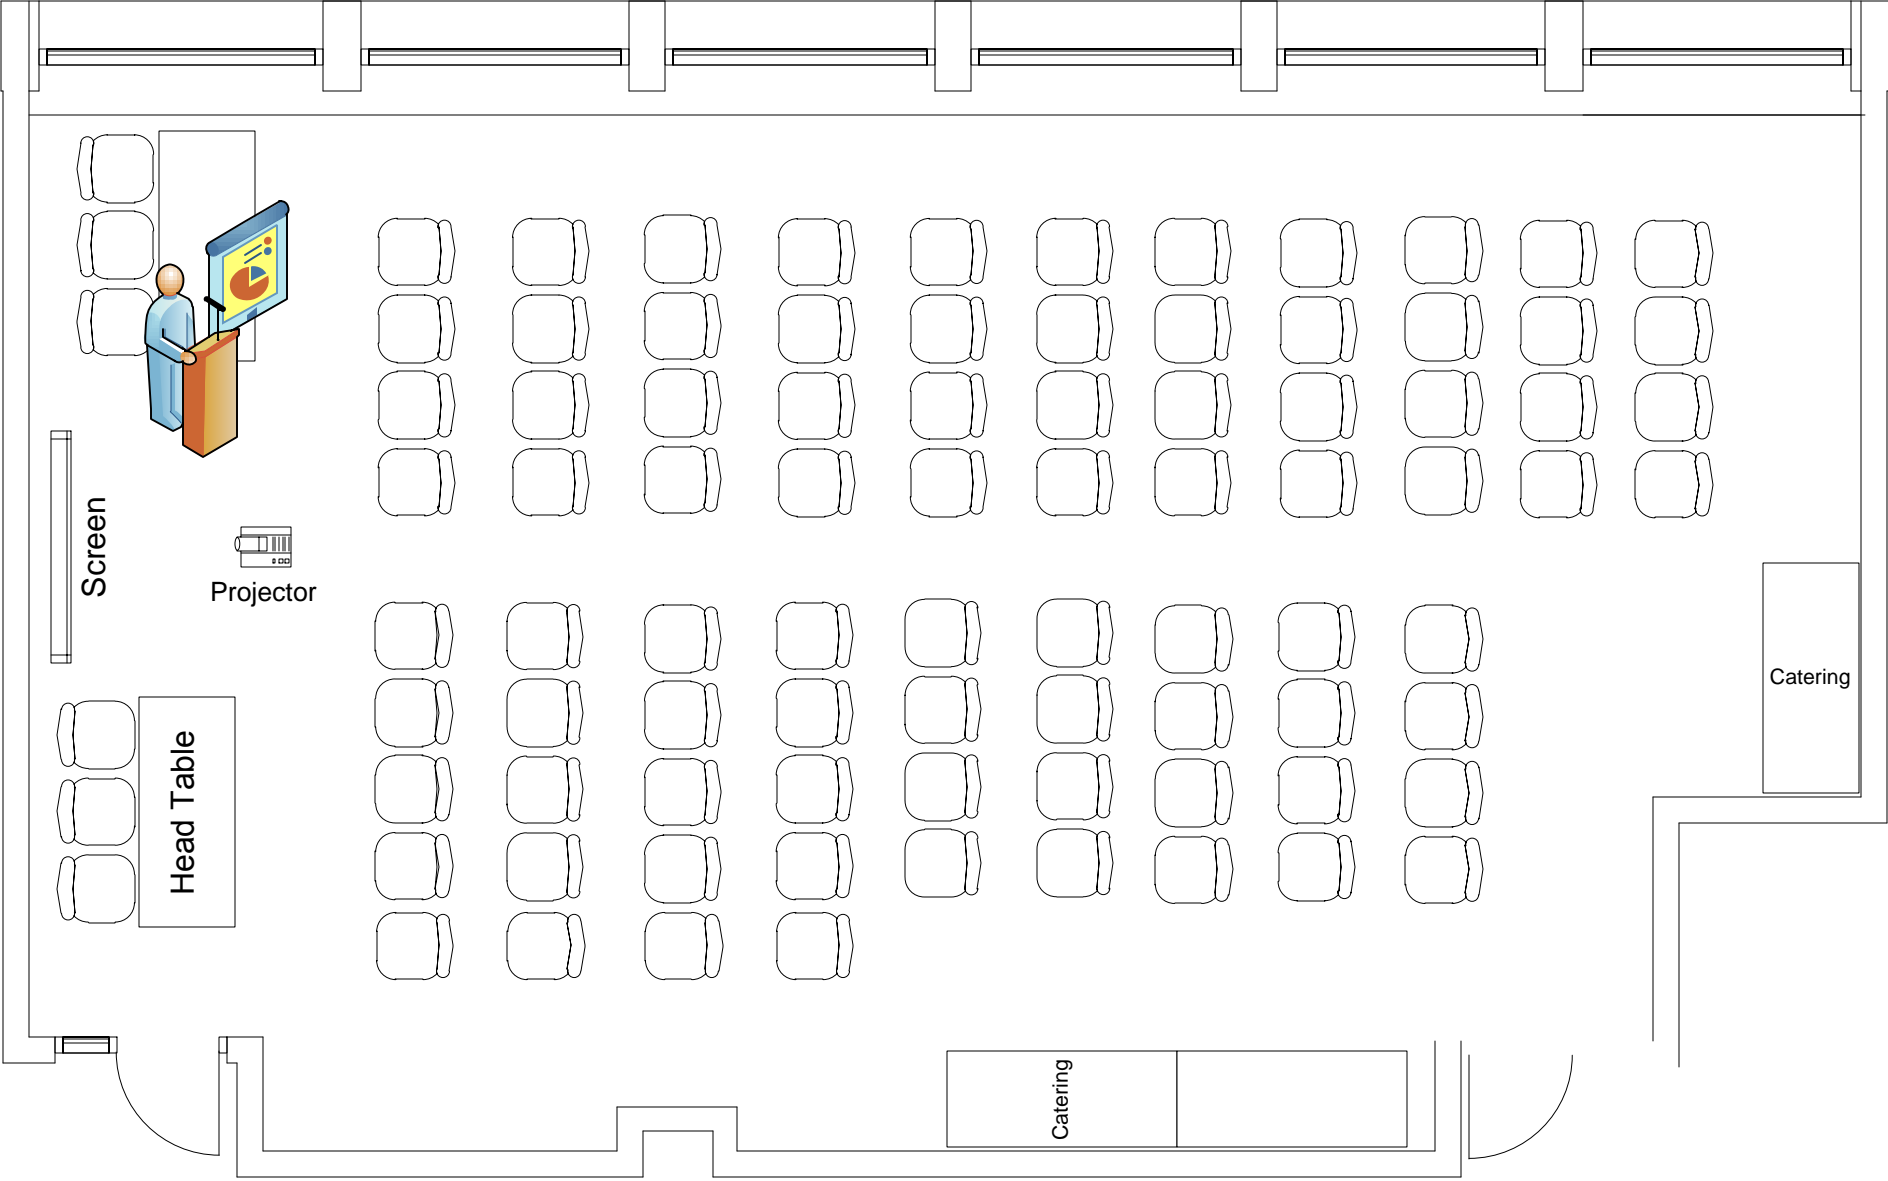

**Marvin Center  
Room 405**

Theater to max (93)  
3 Catering Tables  
Including A/V

**Marvin Center  
Room 405**

Theater to max (83)  
3 Catering Tables  
2 Head Tables  
Podium and A/V

**Marvin Center  
Room 405**

Theater to max (96)  
2 Head Tables  
Podium and A/V