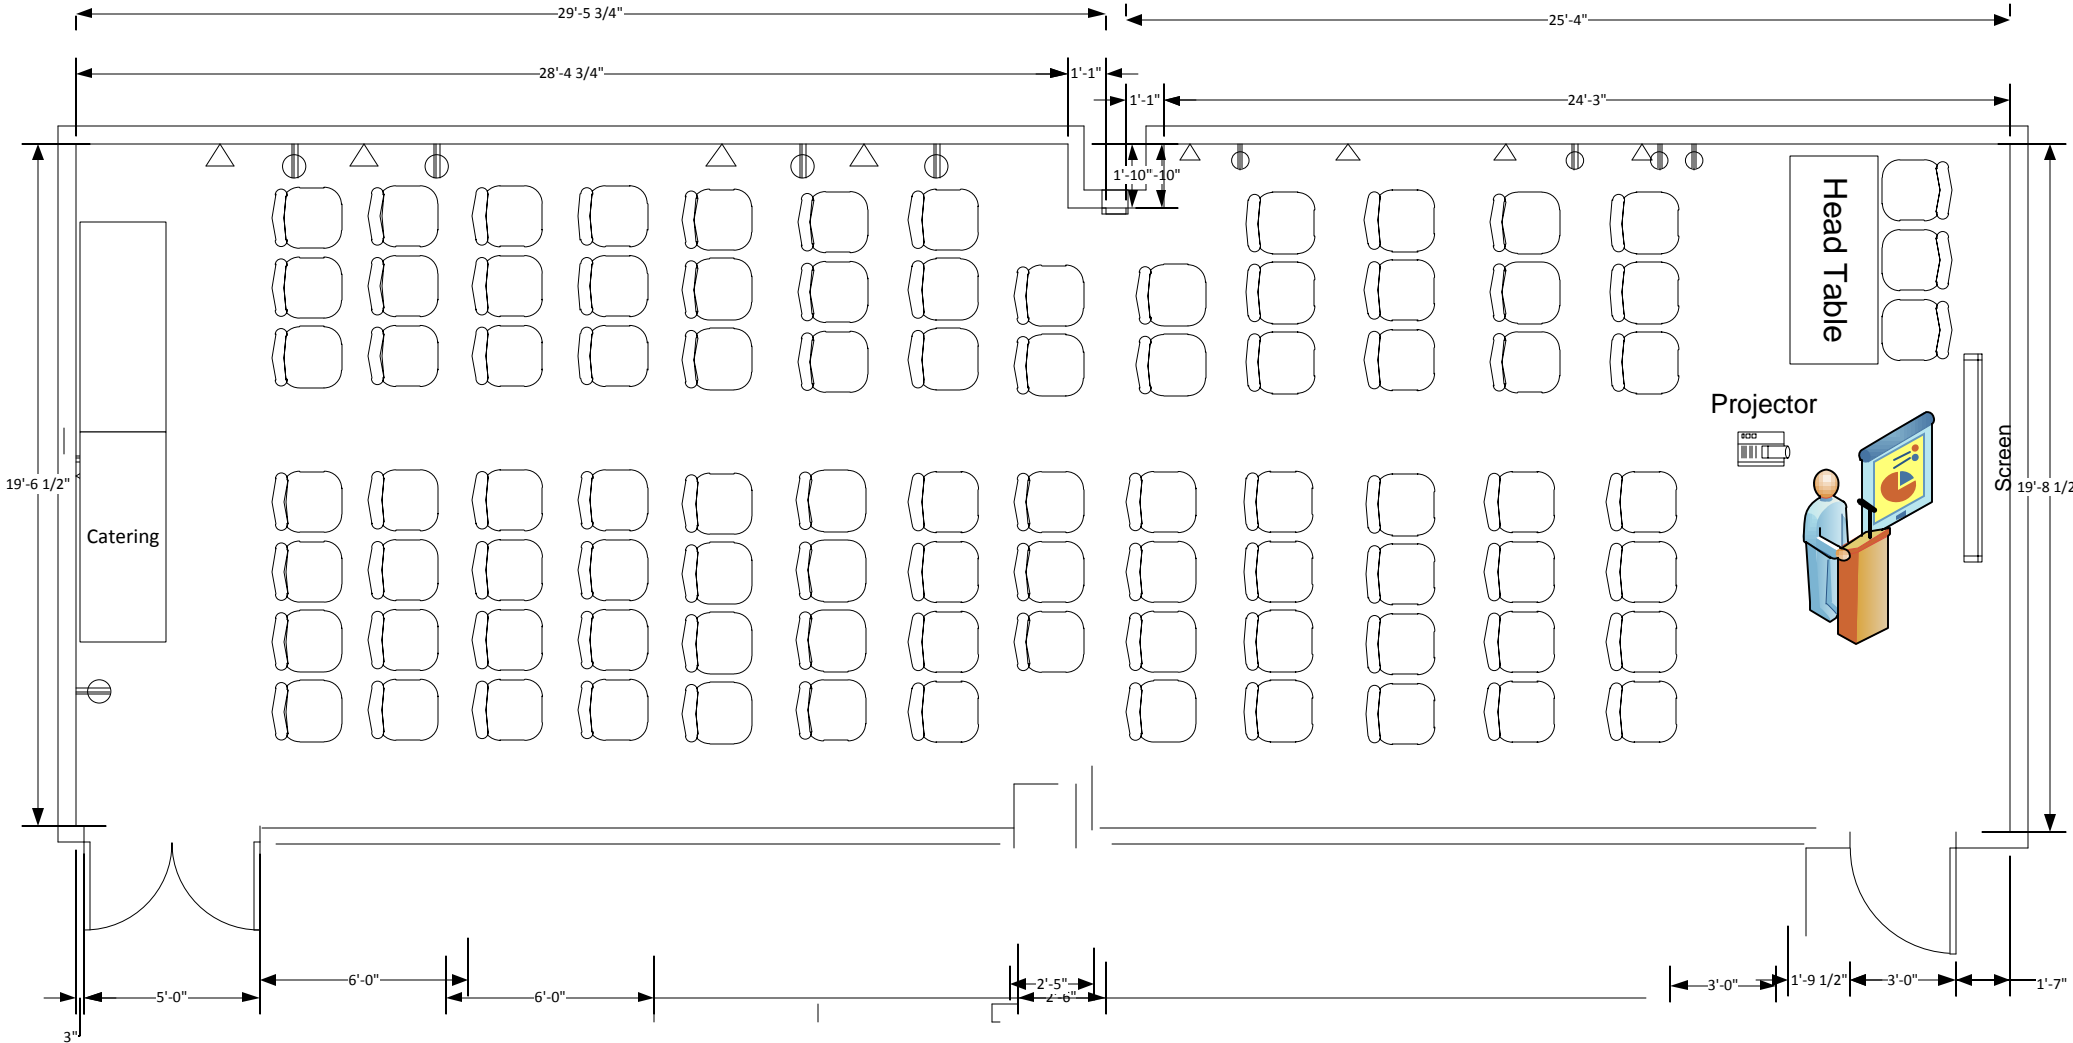

Marvin Center Room 407

Theater to max (95)
2 Catering Tables
Including A/V

Marvin Center Room 407

Theater to max (88)
2 Catering Tables
Head Table
Podium and A/V

Marvin Center Room 407

Theater to max (95)
Head Table
Podium and A/V