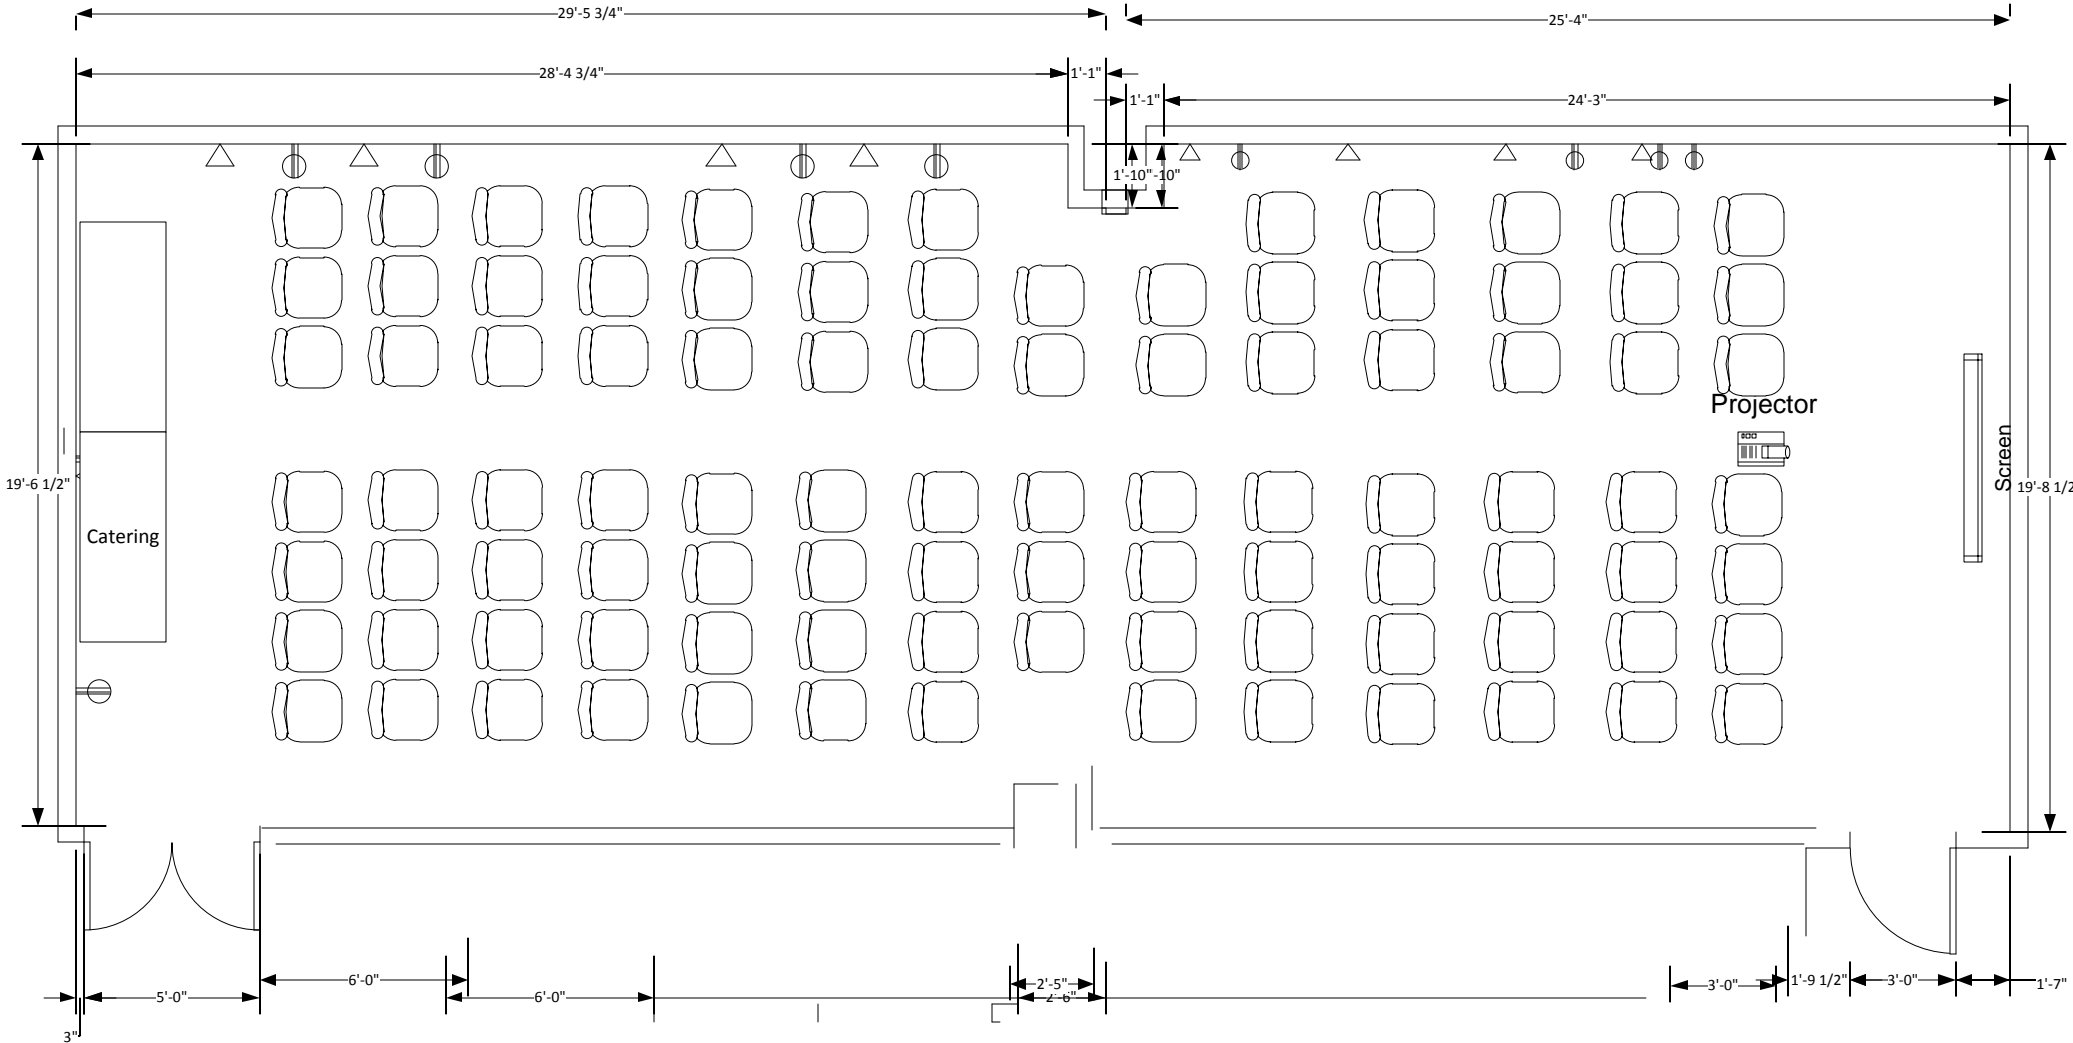

Marvin Center Room 407

Theater to max (95)
2 Catering Tables
Including A/V

Marvin Center Room 407

Theater to max (88)
2 Catering Tables
Head Table
Podium and A/V

Marvin Center Room 407

Theater to max (95)
Head Table
Podium and A/V