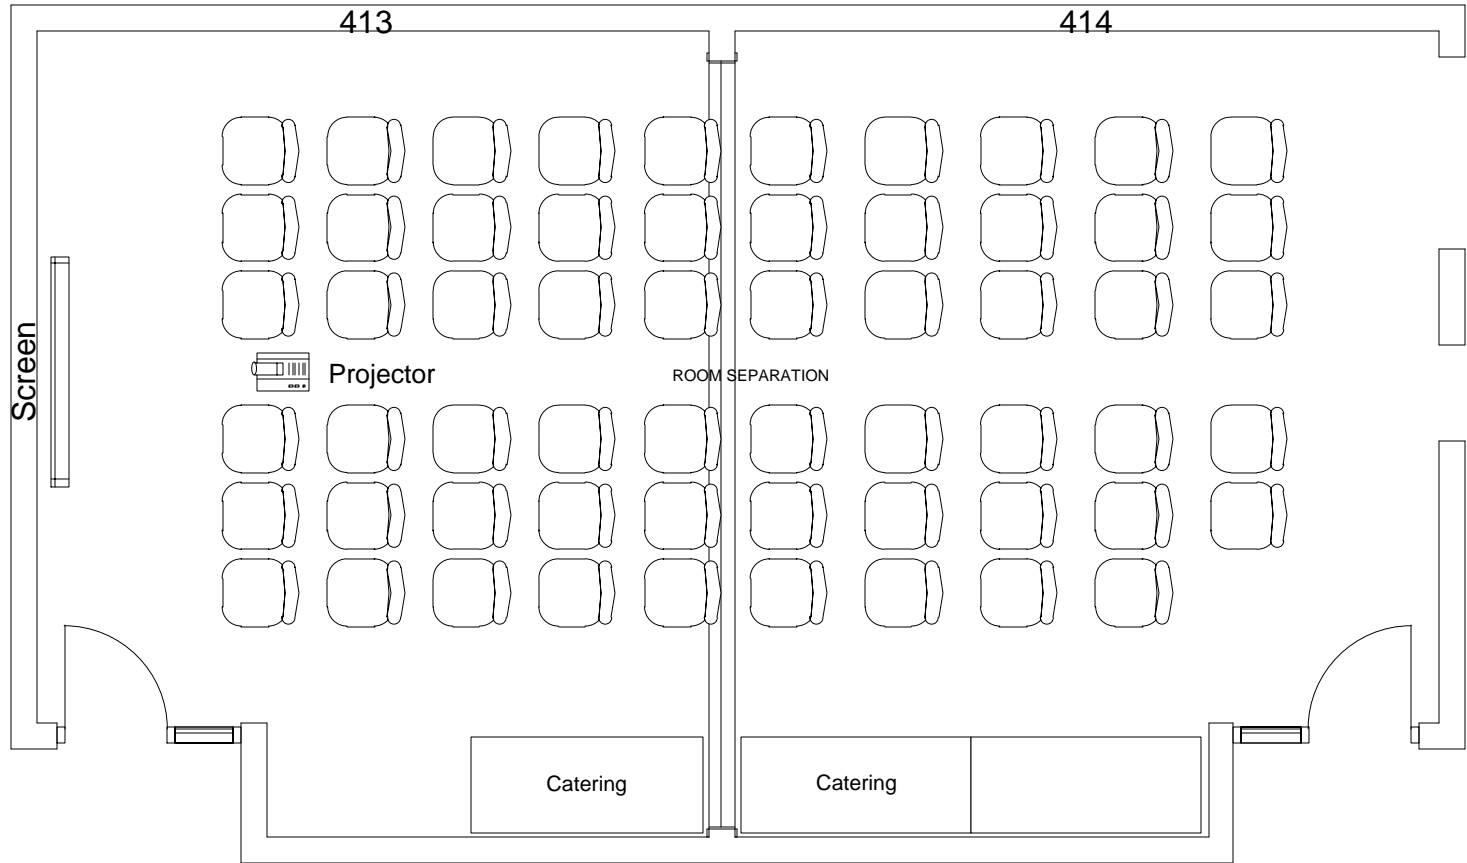

Marvin Center Room 413-414

Theater to max (59)
3 Catering Tables
Including A/V

Marvin Center Room 413-414

Theater to max (53)
3 Catering Tables
Head Table
Podium and A/V

Marvin Center Room 413-414

Theater to max (62)
Head Table
Podium and A/V