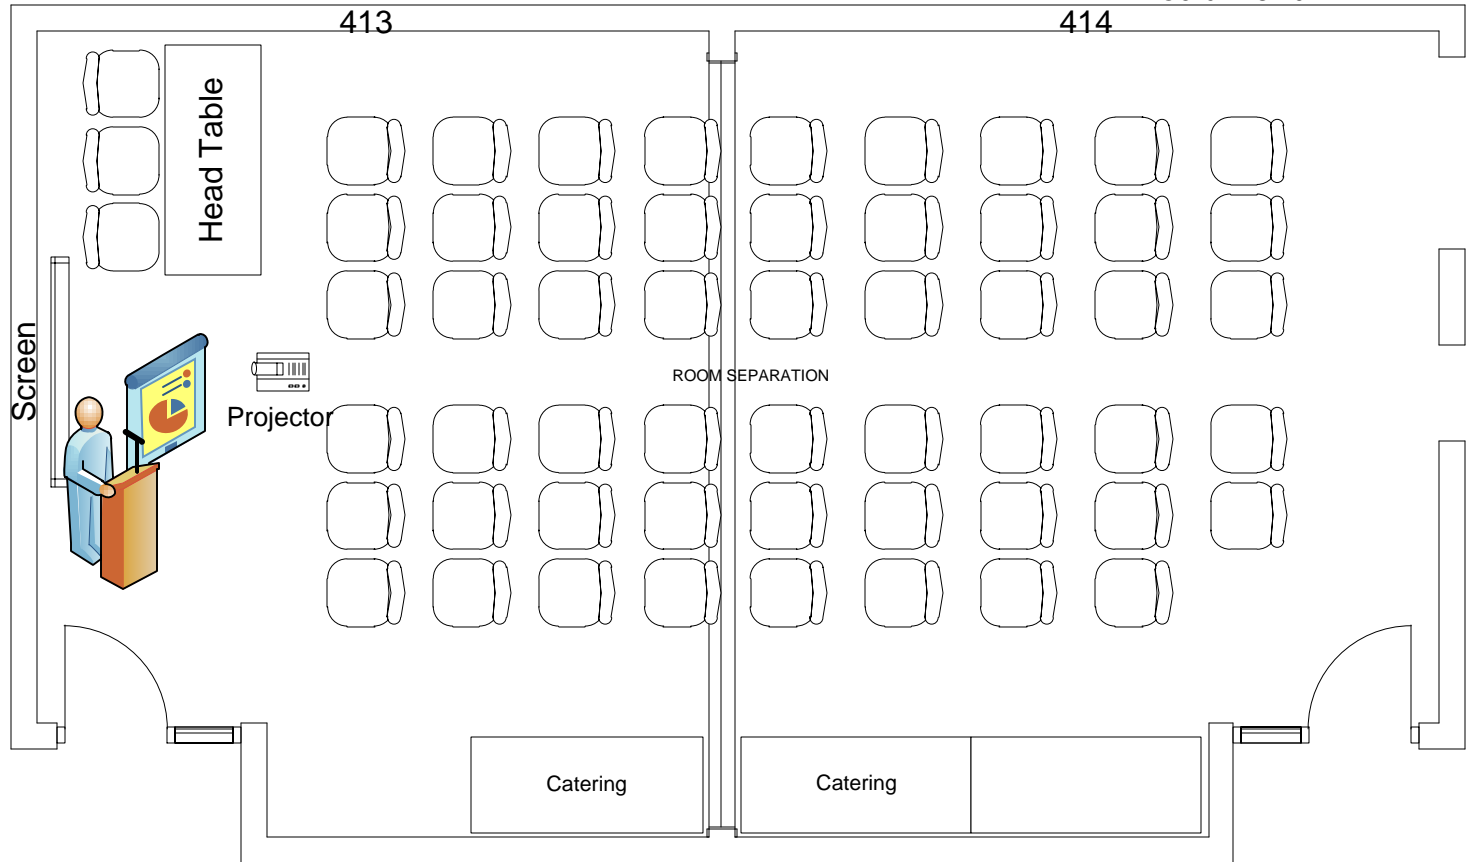

Marvin Center Room 413-414

Theater to max (59)
3 Catering Tables
Including A/V

Marvin Center Room 413-414

Theater to max (53)
3 Catering Tables
Head Table
Podium and A/V

Marvin Center Room 413-414

Theater to max (62)
Head Table
Podium and A/V