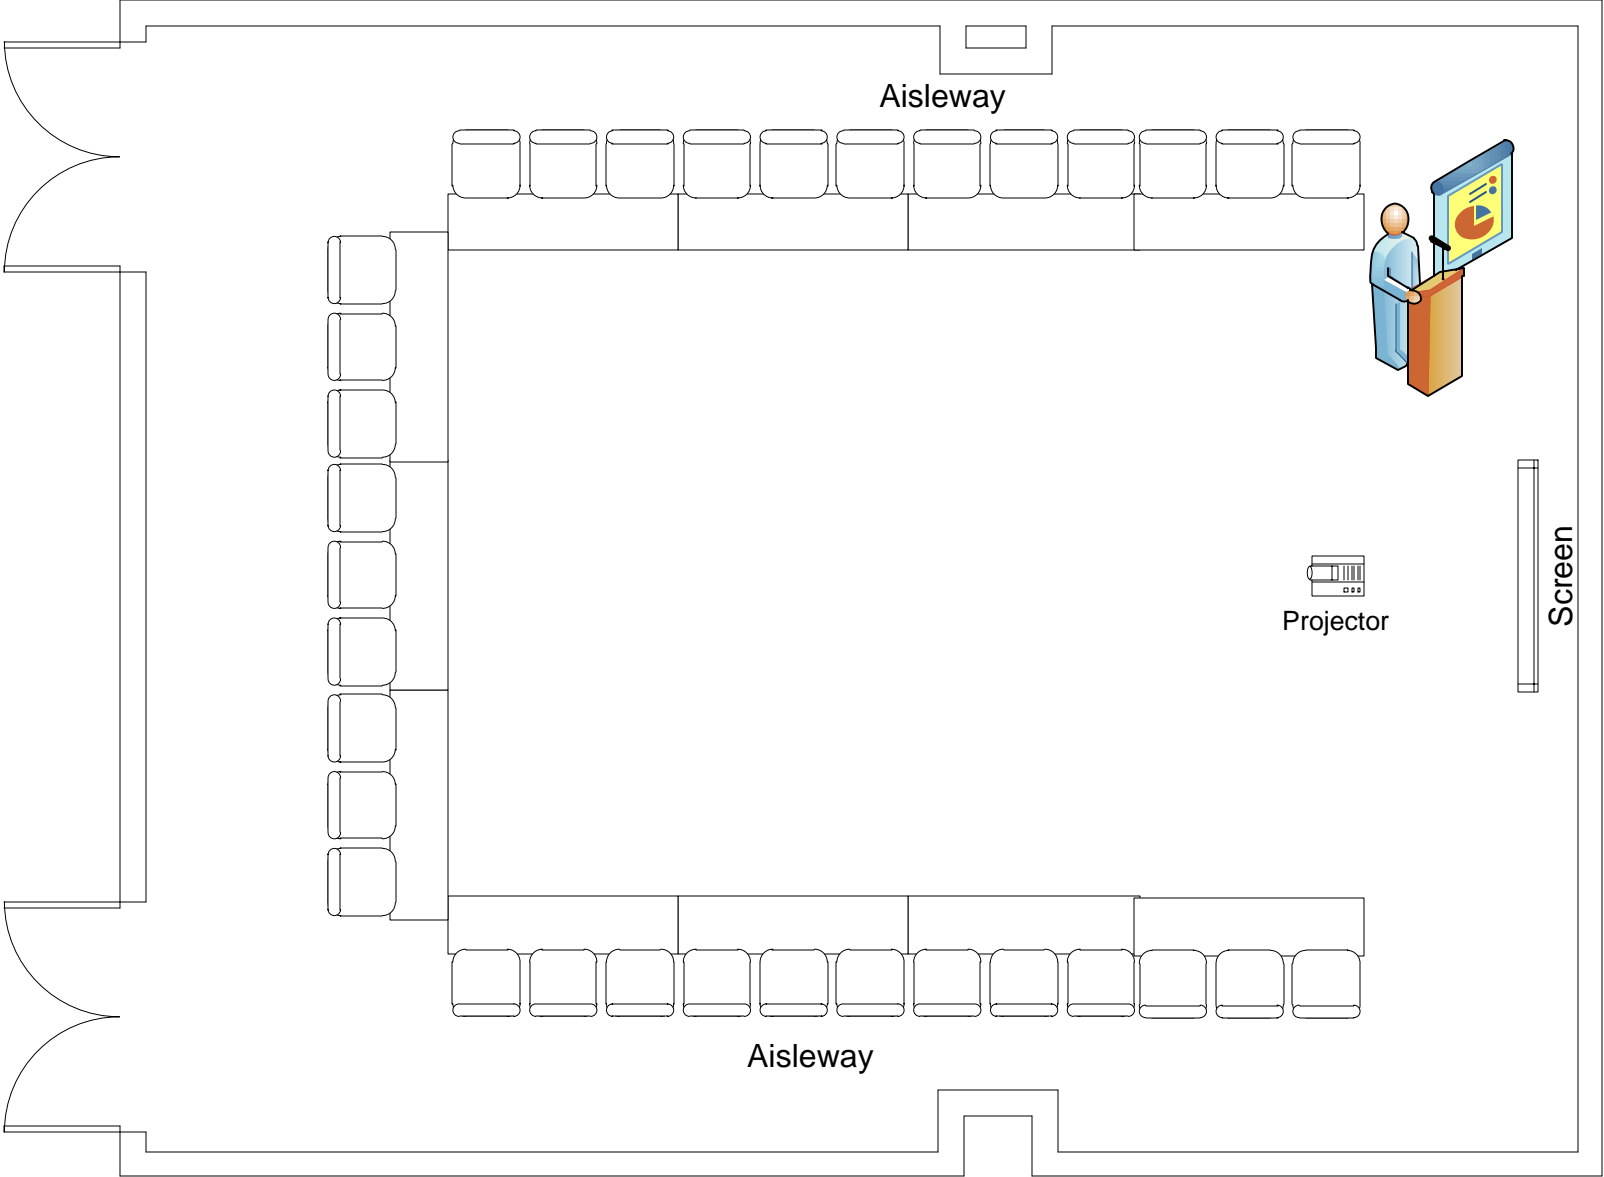

**Marvin Center
Room 307**

U-Shape to max (33)
Podium and A/V

**Marvin Center
Room 307**

U-Shape to max (27)
2 Catering Tables
Podium and A/V