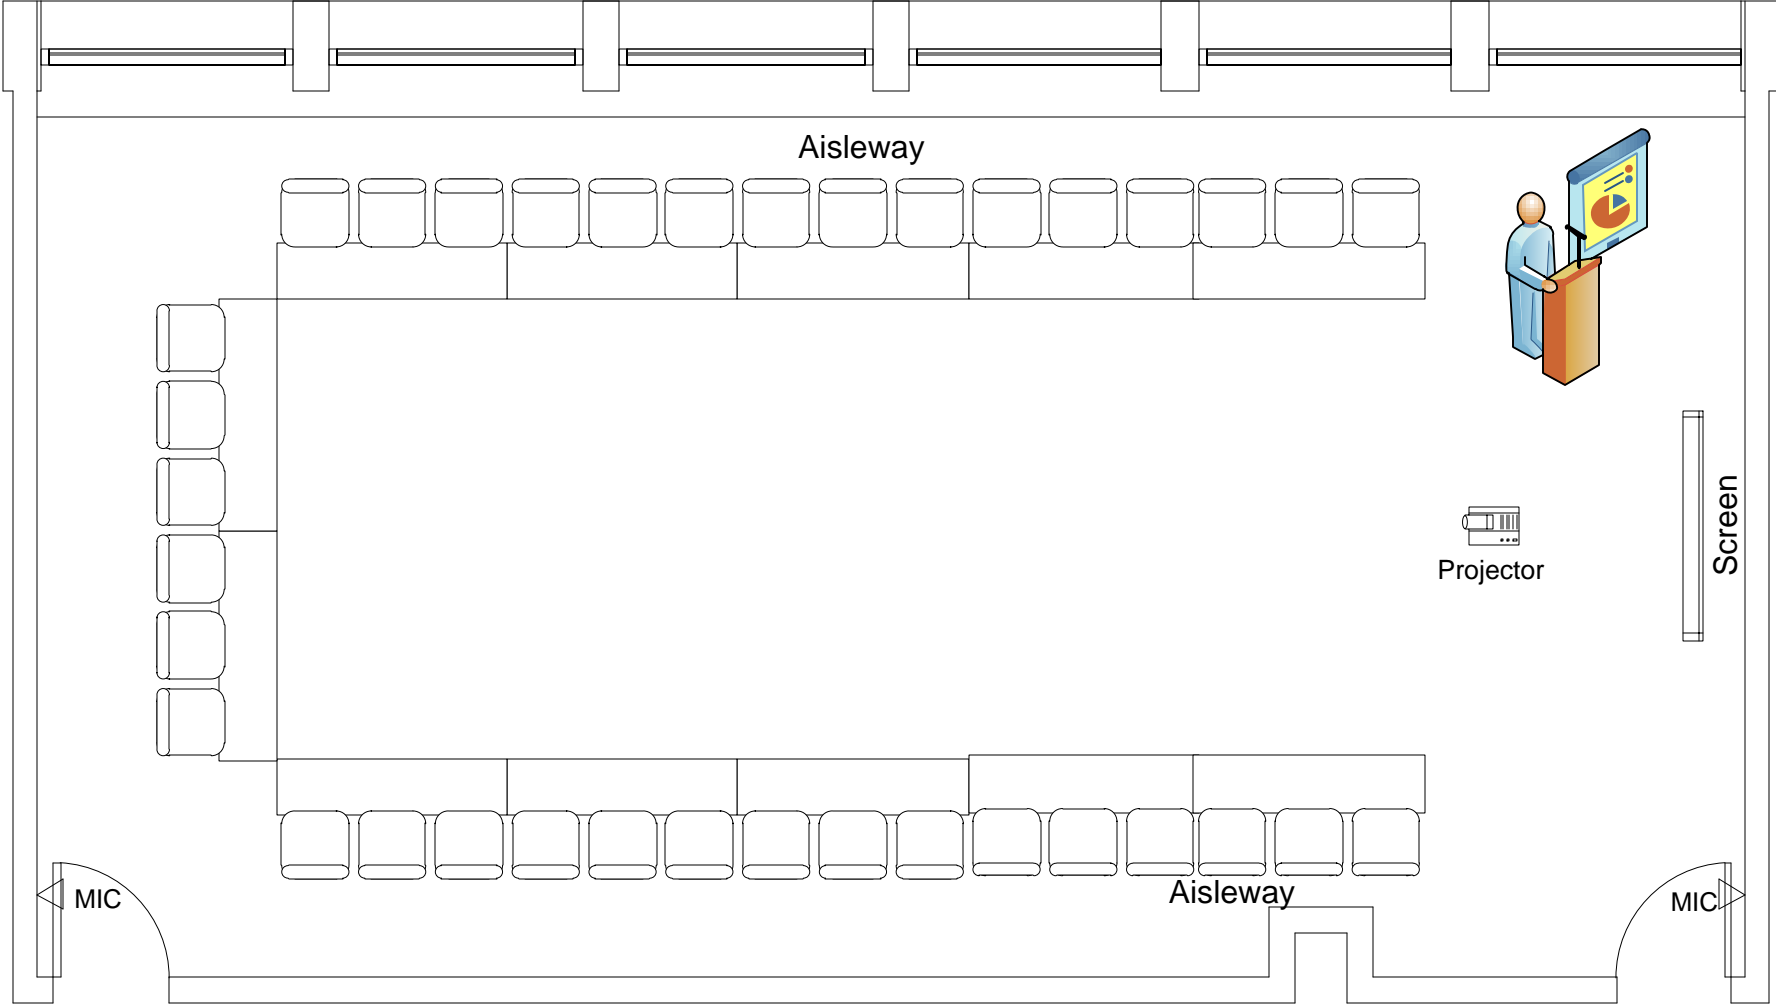

**Marvin Center  
Room 310**

U-Shape to max (36)  
Podium and A/V

**Marvin Center  
Room 310**

U-Shape to max (30)  
2 Catering Tables  
Podium and A/V