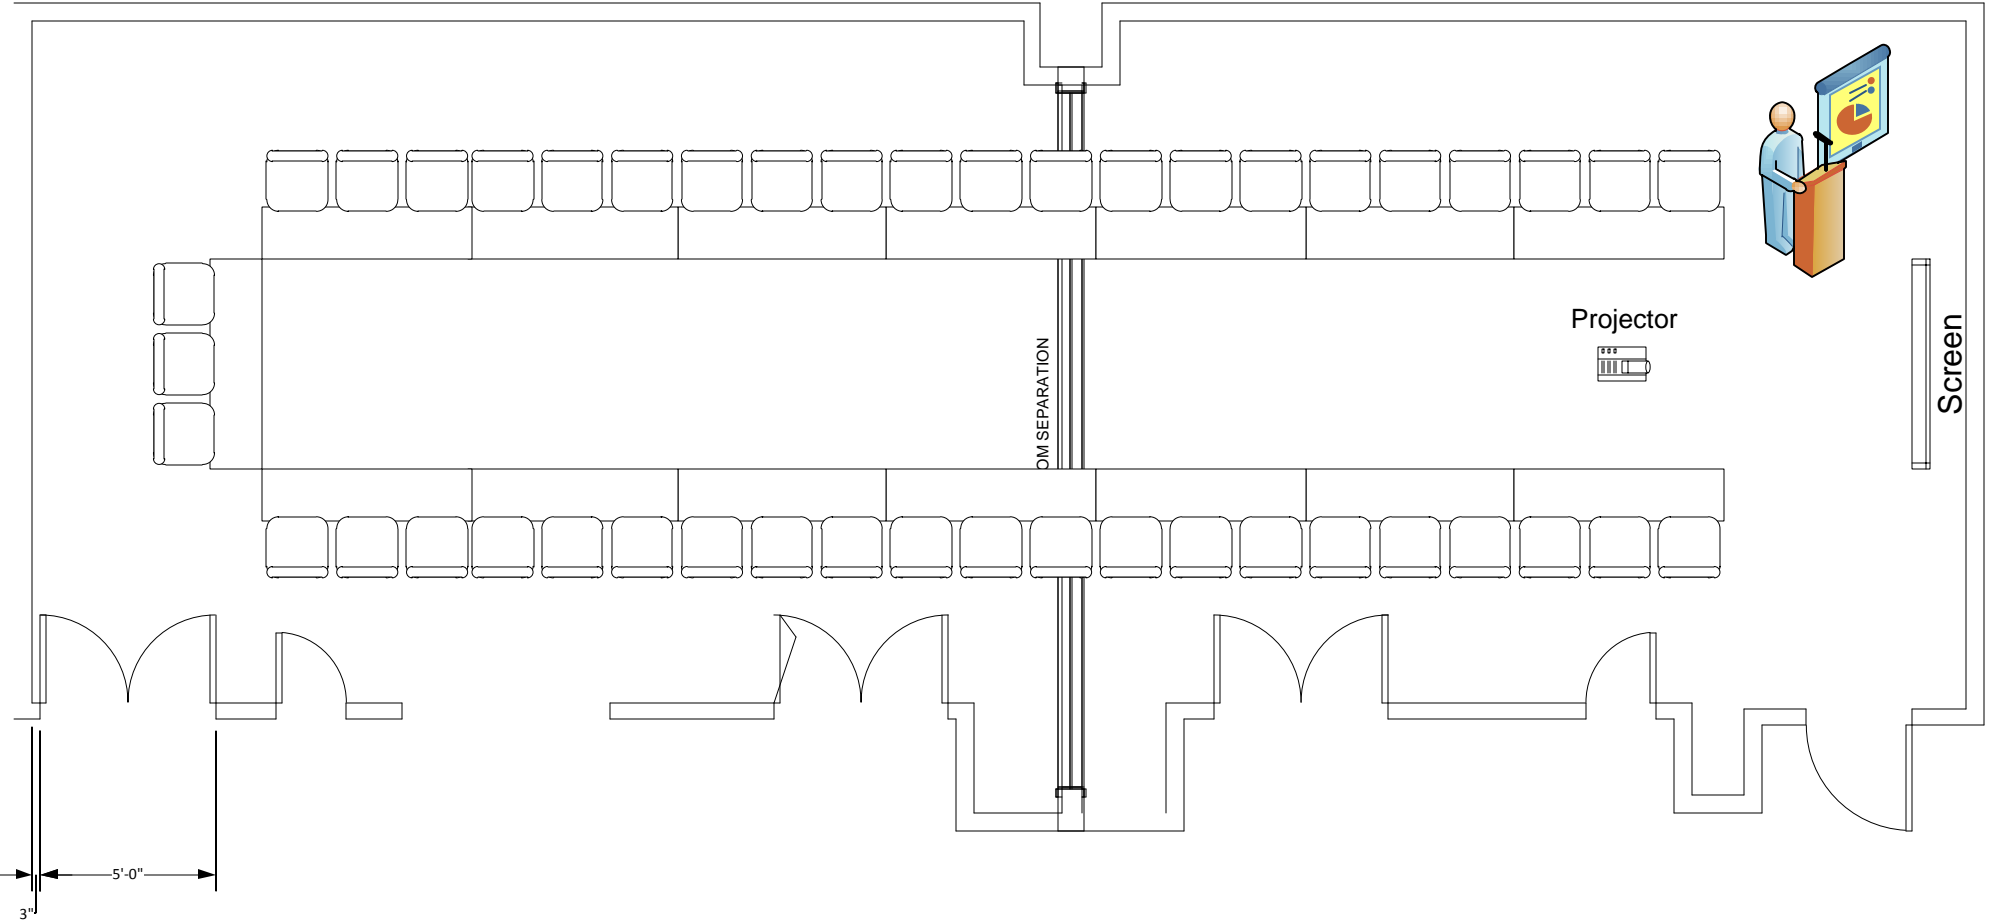

**Marvin Center
Room 402-404**

U-Shape to max (45)
Podium and A/V

**Marvin Center
Room 402-404**

U-Shape to max (39)
3 Catering Tables
Podium and A/V