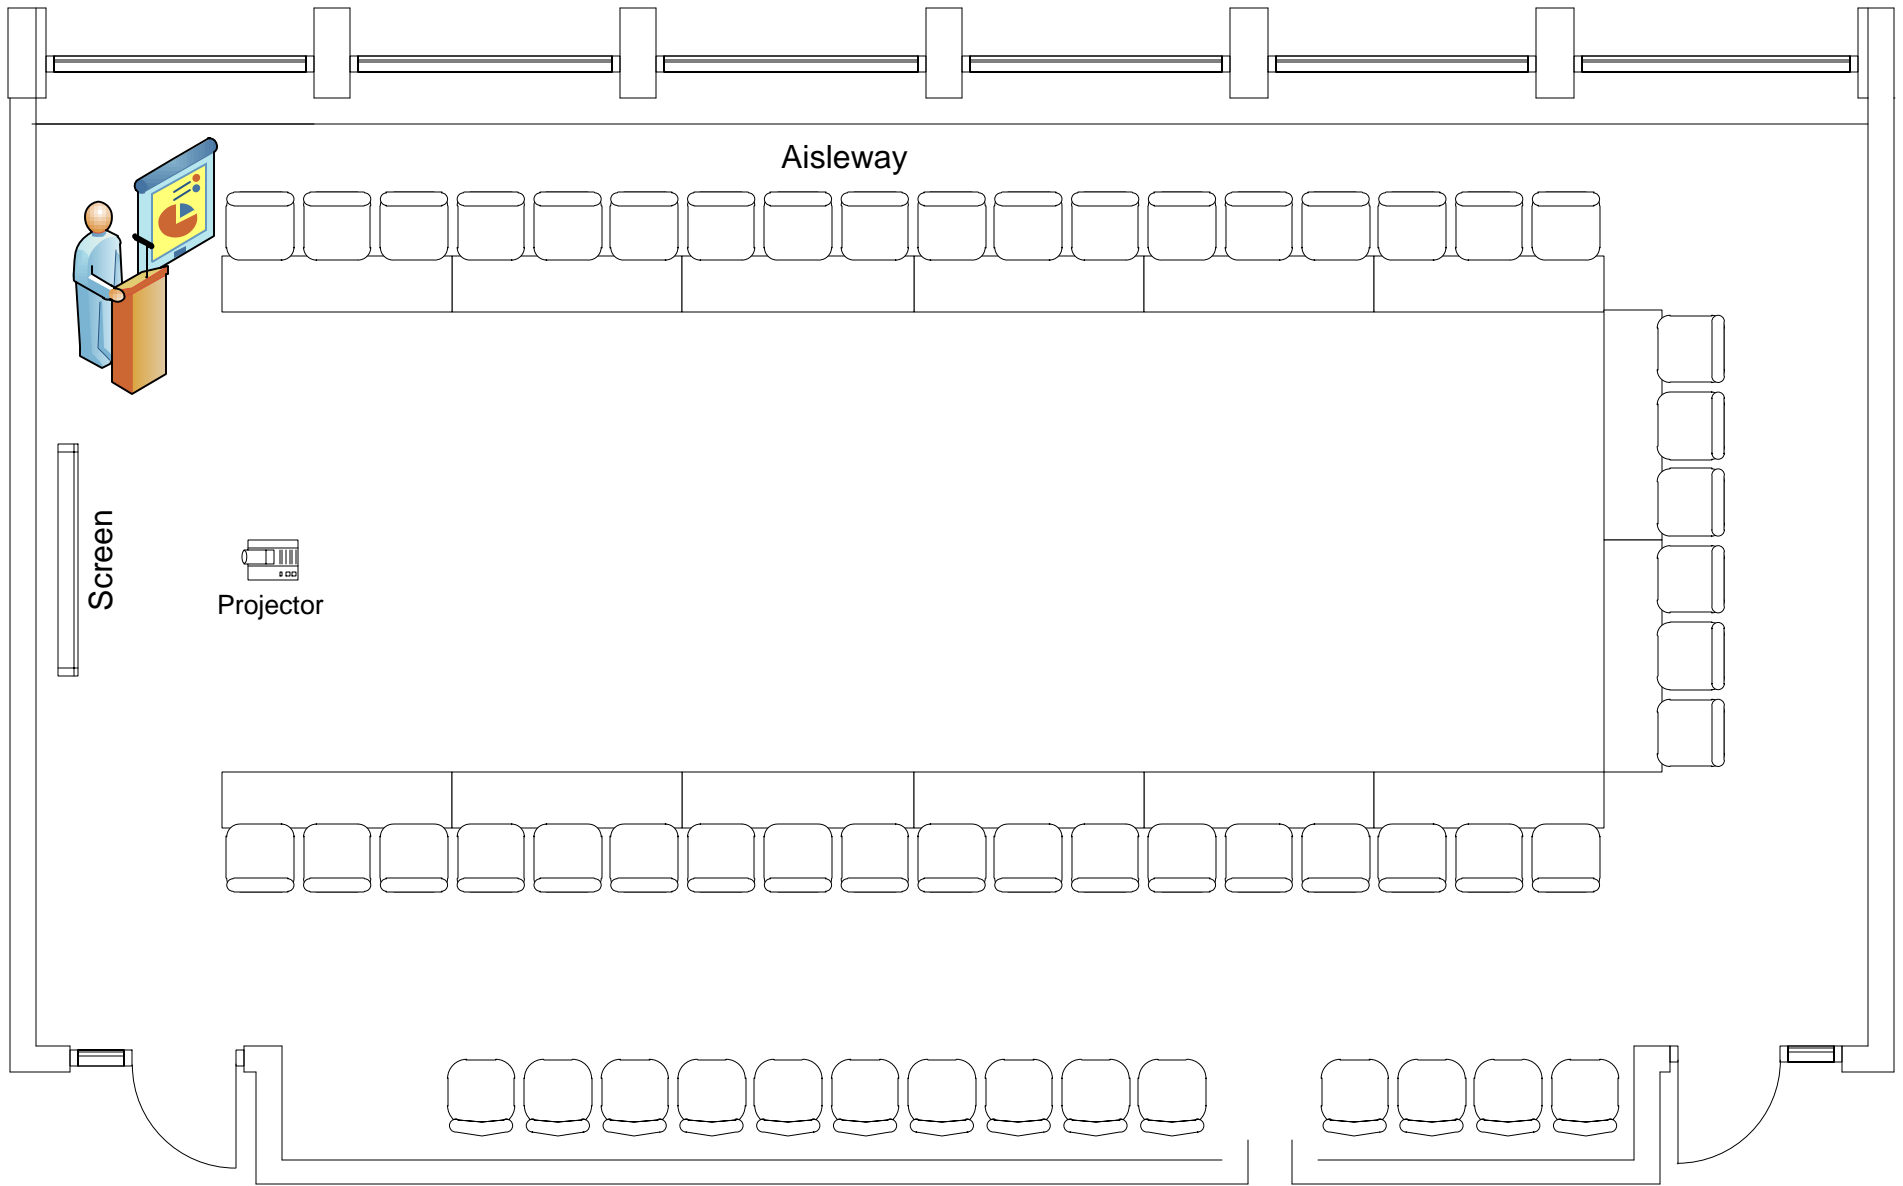

**Marvin Center
Room 403**

U-Shape to max (42)
Perimeter Chairs (14)
Podium and A/V

Aisleway

Screen

Projector

Marvin Center Room 403

U-Shape to max (36)
3 Catering Tables
Podium and A/V