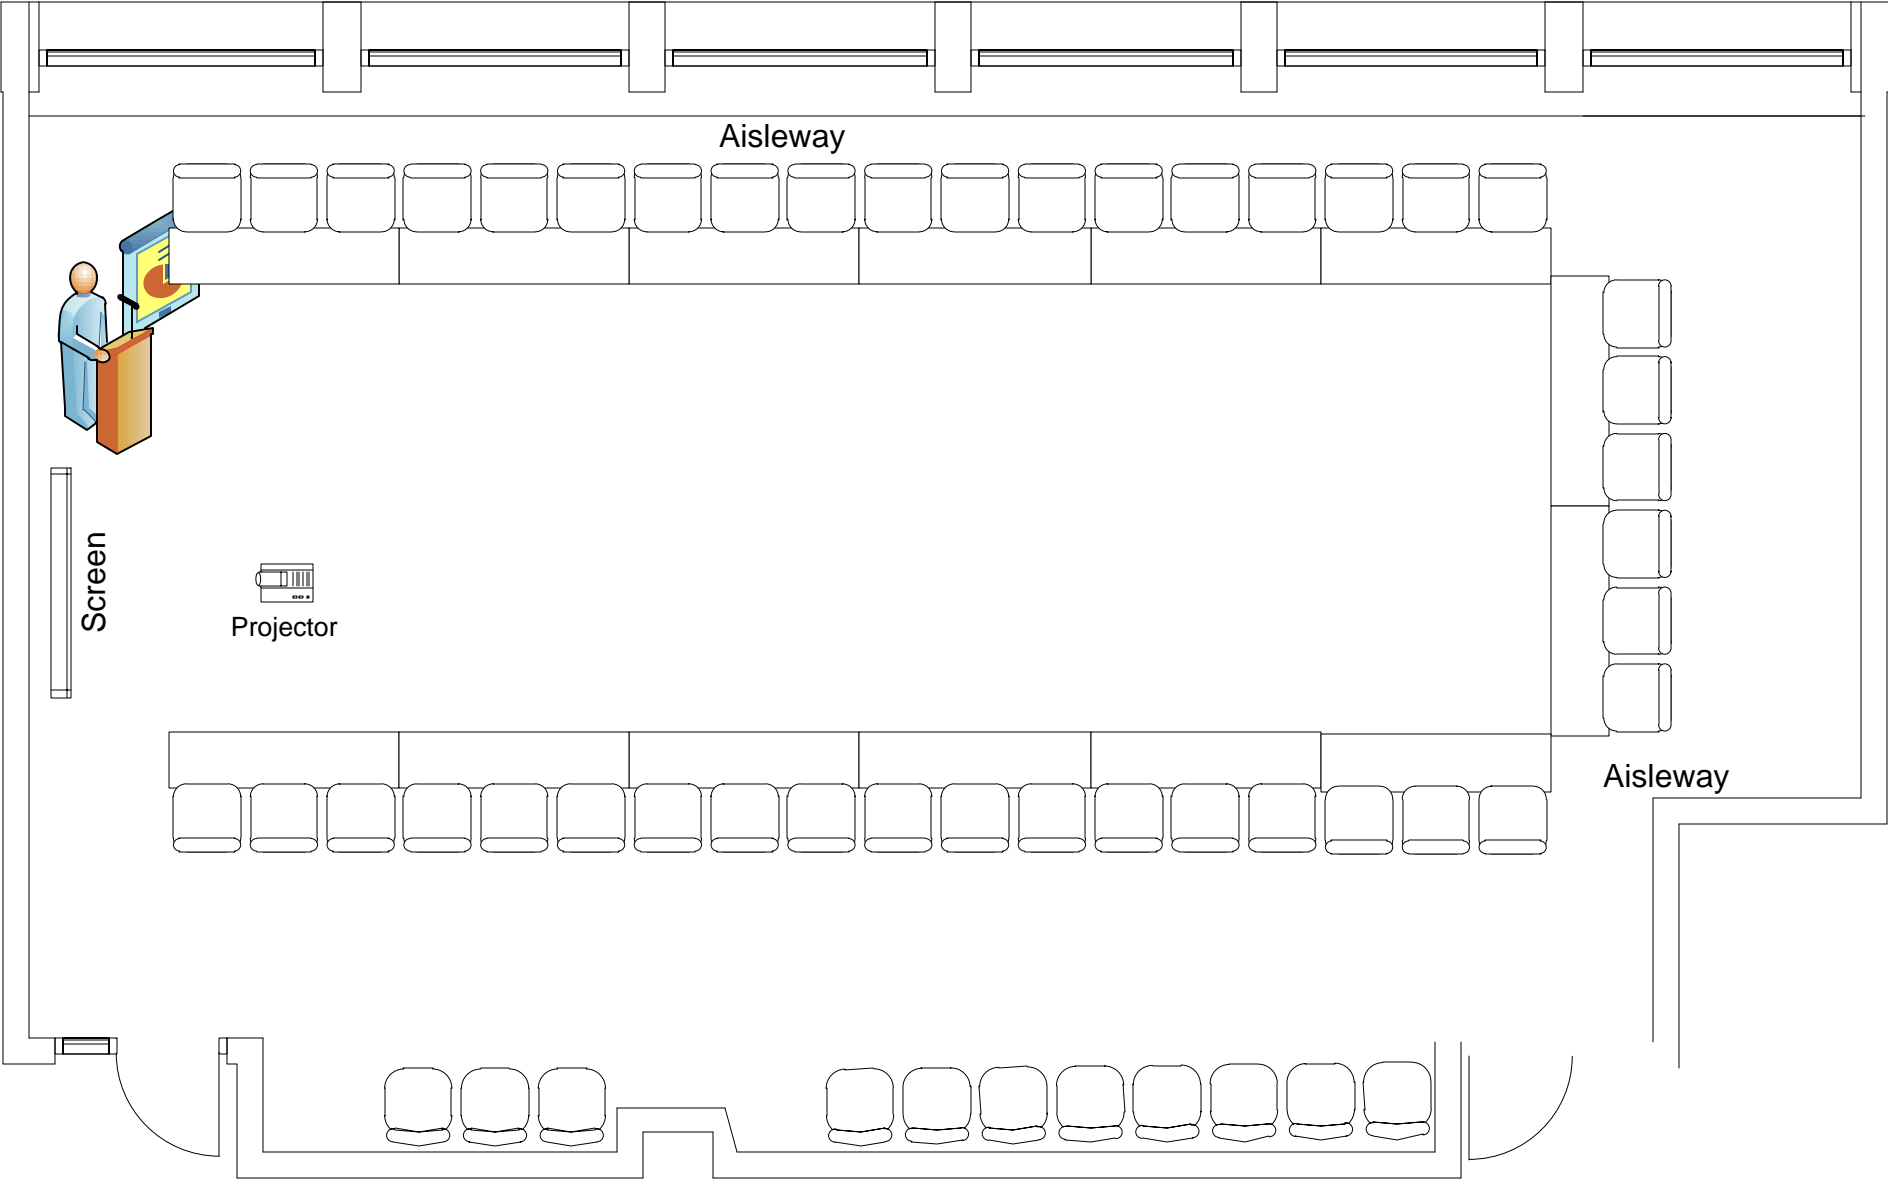

**Marvin Center
Room 405**

U-Shape to max (42)
Perimeter Chairs (11)
Podium and A/V

**Marvin Center
Room 405**

U-Shape to max (36)
3 Catering Tables
Podium and A/V