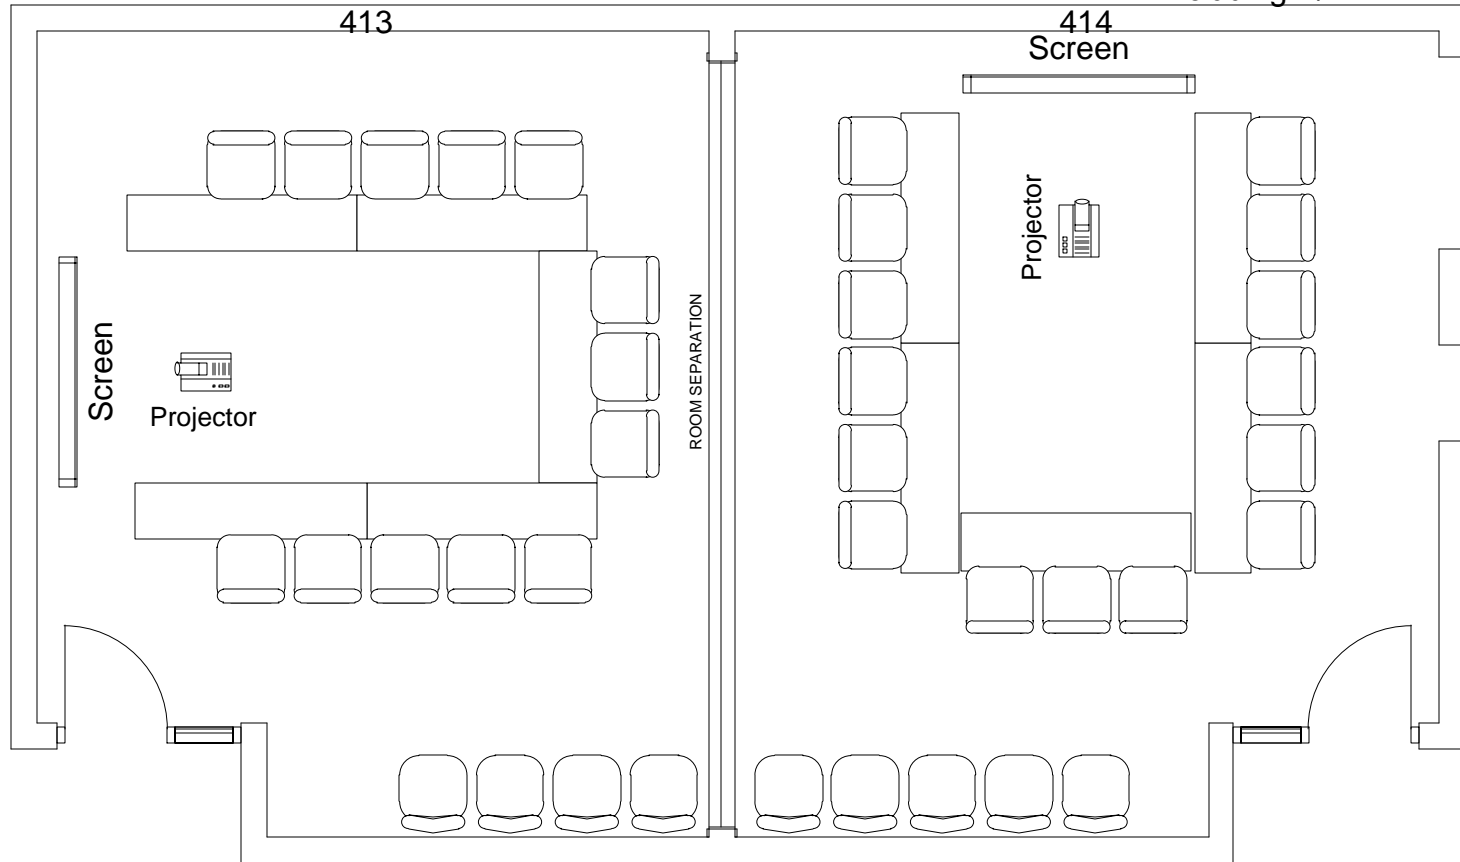

Marvin Center Room 413 & 414

U-Shape to max (13)
Perimeter Chairs (4)
Including A/V

U-Shape to max (15)
Perimeter Chairs (5)
Including A/V

Marvin Center Room 413 & 414

U-Shape to max (13)
Catering Table
Including A/V

U-Shape to max (15)
2 Catering Tables
Including A/V